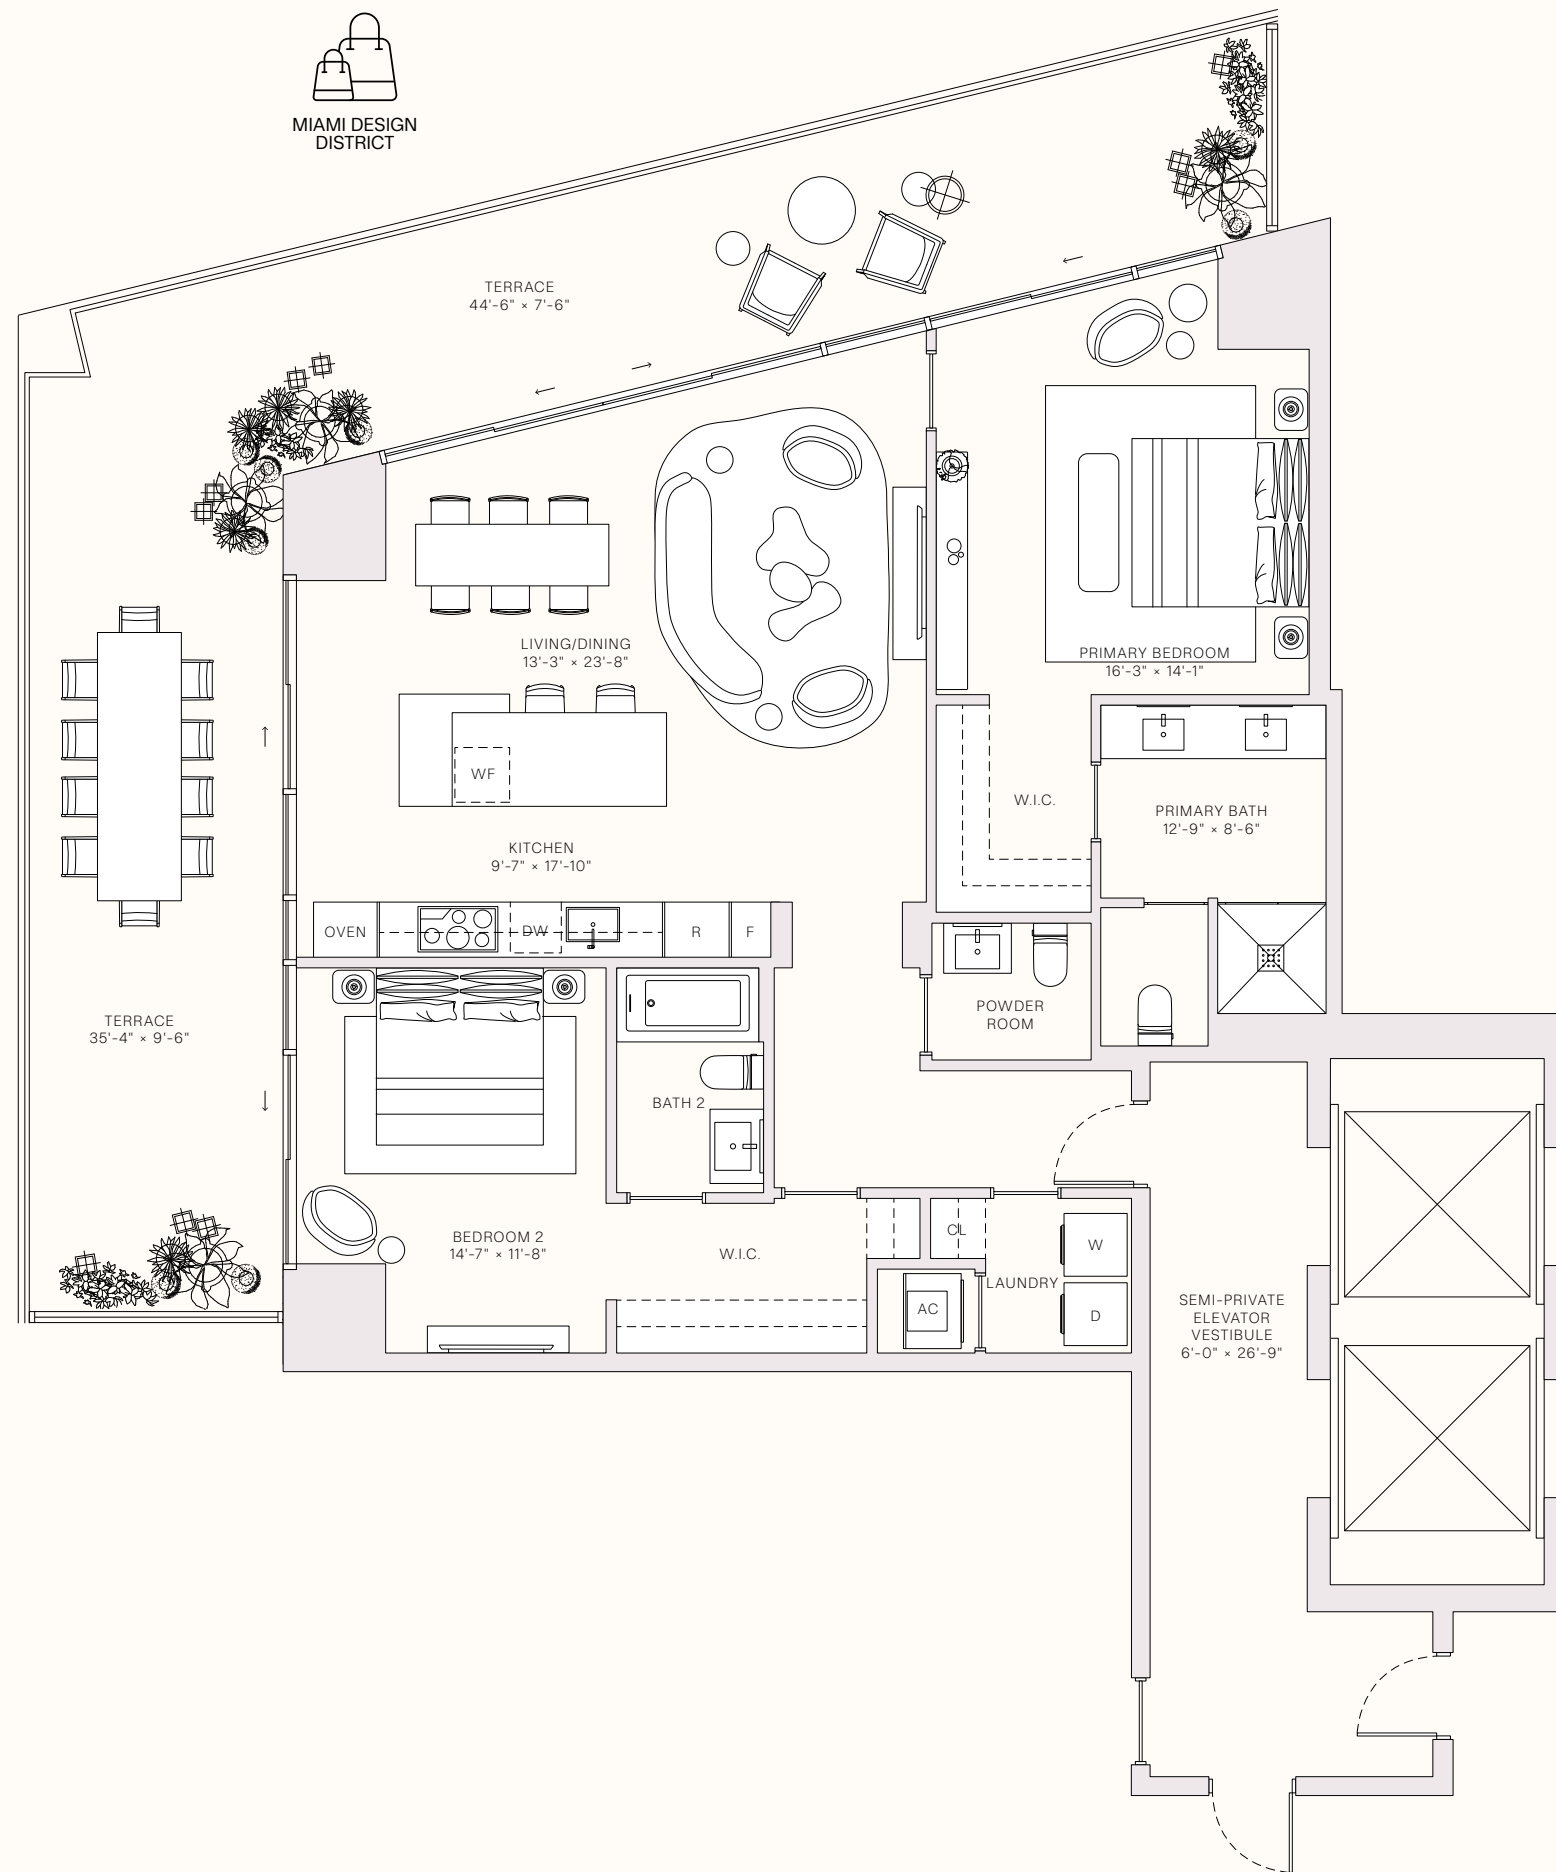

TERRACE LINEAR LENGTH
 79.83 FT | 24.33 M

JEAN-GEORGES
 MIAMI TROPIC
 ART · DESIGN · FRIENDS
 FOOD · CULTURE
 RESIDENCES

TASTE IS EVERYTHING

RESIDENCE 01A

LEVELS 9-30

- 3 BEDROOMS
- 3 BATHROOMS
- POWDER ROOM
- PRIVATE TERRACE
- SEMI-PRIVATE ELEVATOR