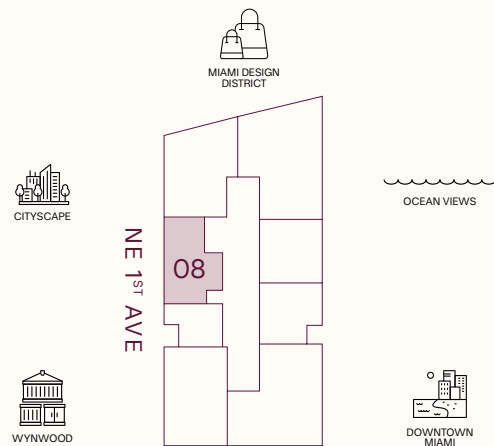

JEAN-GEORGES
MIAMI TROPIC
ART · DESIGN · FRIENDS
FOOD · CULTURE
RESIDENCES

TASTE IS EVERYTHING

RESIDENCE 08

LEVELS 31-47

- 2 BEDROOMS
- 2 BATHROOMS
- POWDER ROOM
- PRIVATE TERRACE
- PRIVATE ELEVATOR

TOTAL
1,857 SQ FT | 172 SQ M

INTERIOR
1,307 SQ FT | 121 SQ M

OUTDOOR LIVING
550 SQ FT | 51 SQ M

TERRACE LINEAR LENGTH
55.75 FT | 16.99 M