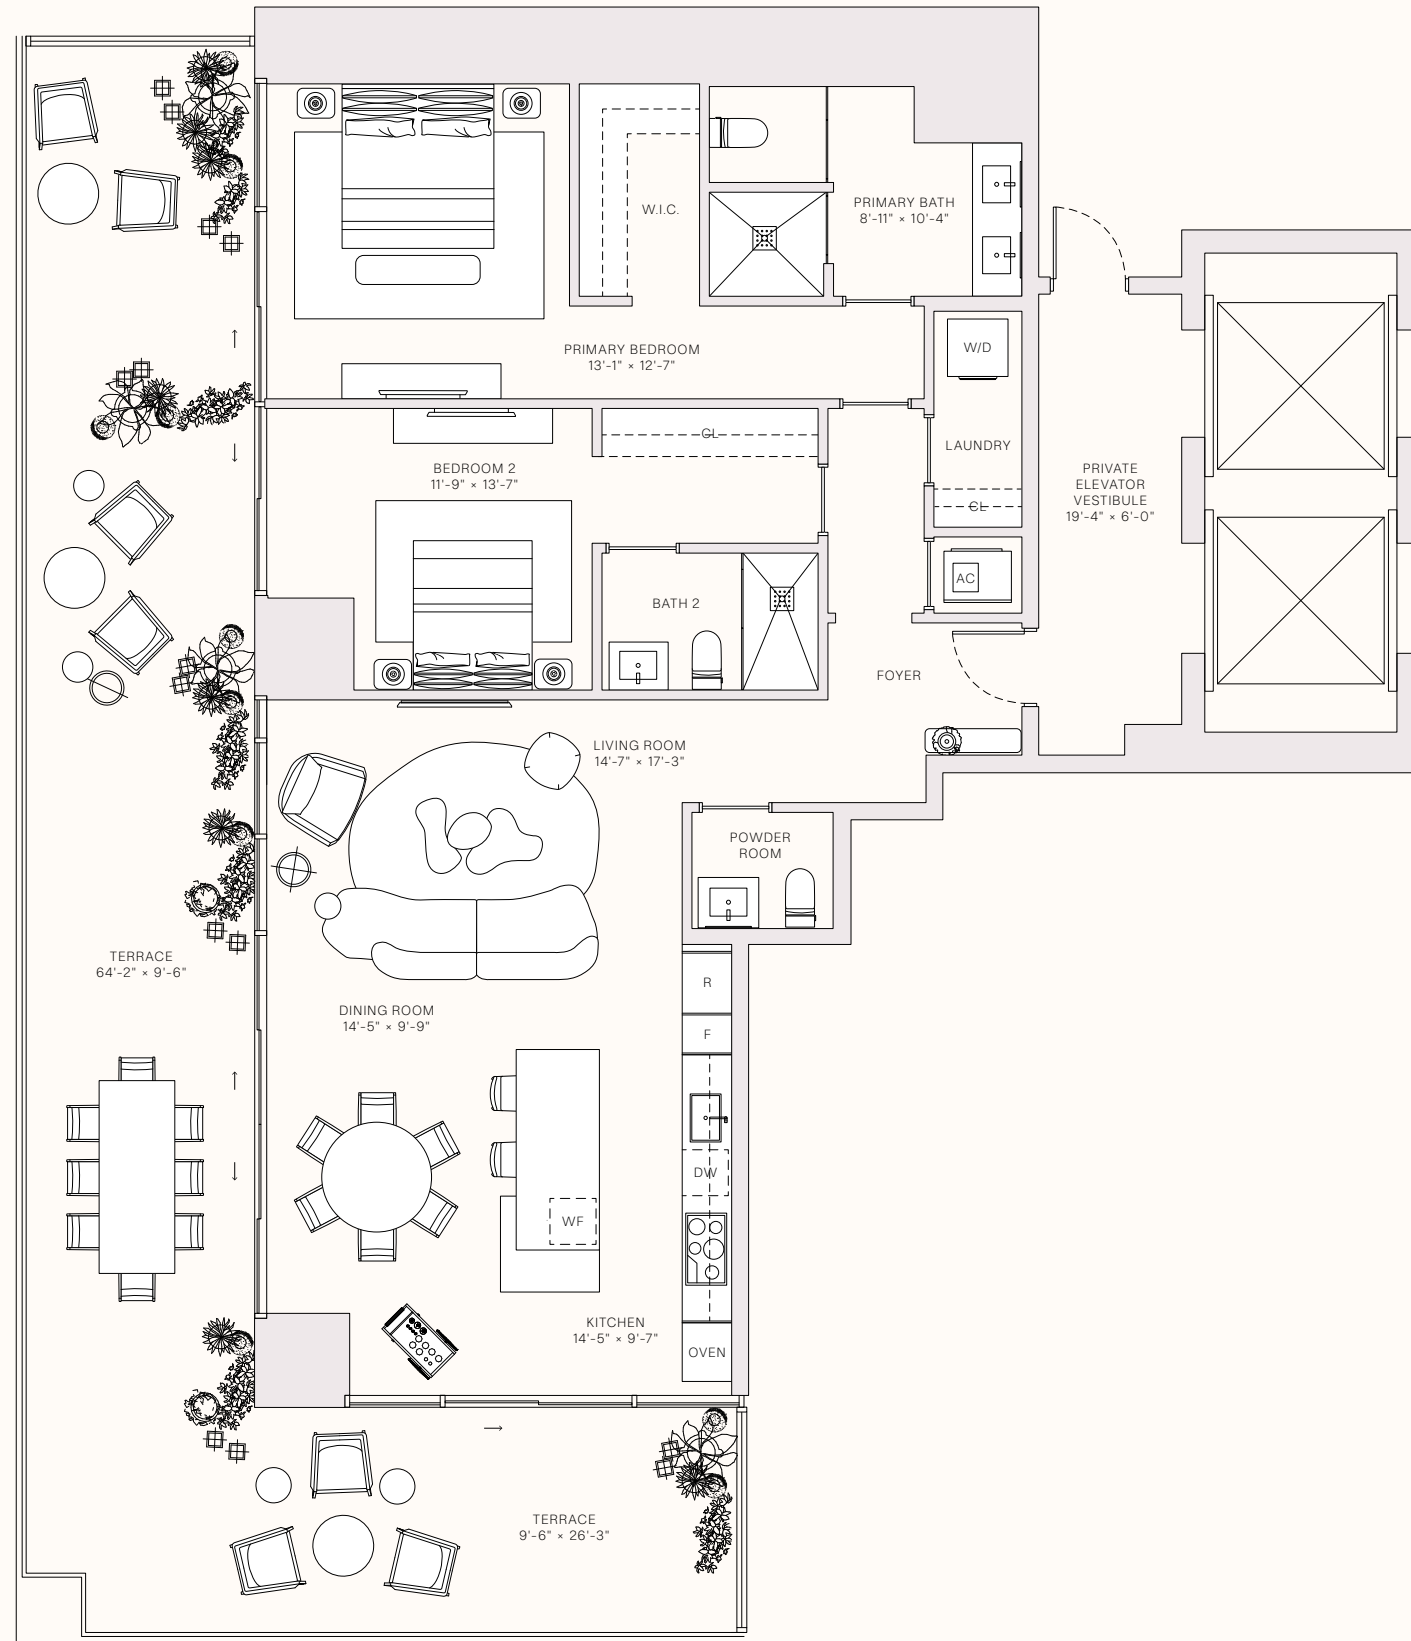

TOTAL
2,085 SQ FT | 194 SQ M

INTERIOR
1,719 SQ FT | 160 SQ M

OUTDOOR LIVING
366 SQ FT | 34 SQ M

TERRACE LINEAR LENGTH
37.08 FT | 11.30 M

OCEAN VIEWS

JEAN-GEORGES
MIAMI TROPIC
RESIDENCES

ART · DESIGN · FRIENDS
FOOD · CULTURE

TASTE IS
EVERYTHING

RESIDENCE 05A

LEVELS 10-30

2 BEDROOMS
2 BATHROOMS
POWDER ROOM
PRIVATE TERRACE
PRIVATE ELEVATOR

TOTAL
2,536 SQ FT | 235 SQ M

INTERIOR
1,652 SQ FT | 153 SQ M

OUTDOOR LIVING
884 SQ FT | 82 SQ M

TERRACE LINEAR LENGTH
90.42 FT | 27.56 M

JEAN-GEORGES
 MIAMI TROPIC
 ART · DESIGN · FRIENDS
 FOOD · CULTURE
 RESIDENCES

TASTE IS EVERYTHING

RESIDENCE 08

LEVELS 31-47

- 2 BEDROOMS
- 2 BATHROOMS
- POWDER ROOM
- PRIVATE TERRACE
- PRIVATE ELEVATOR