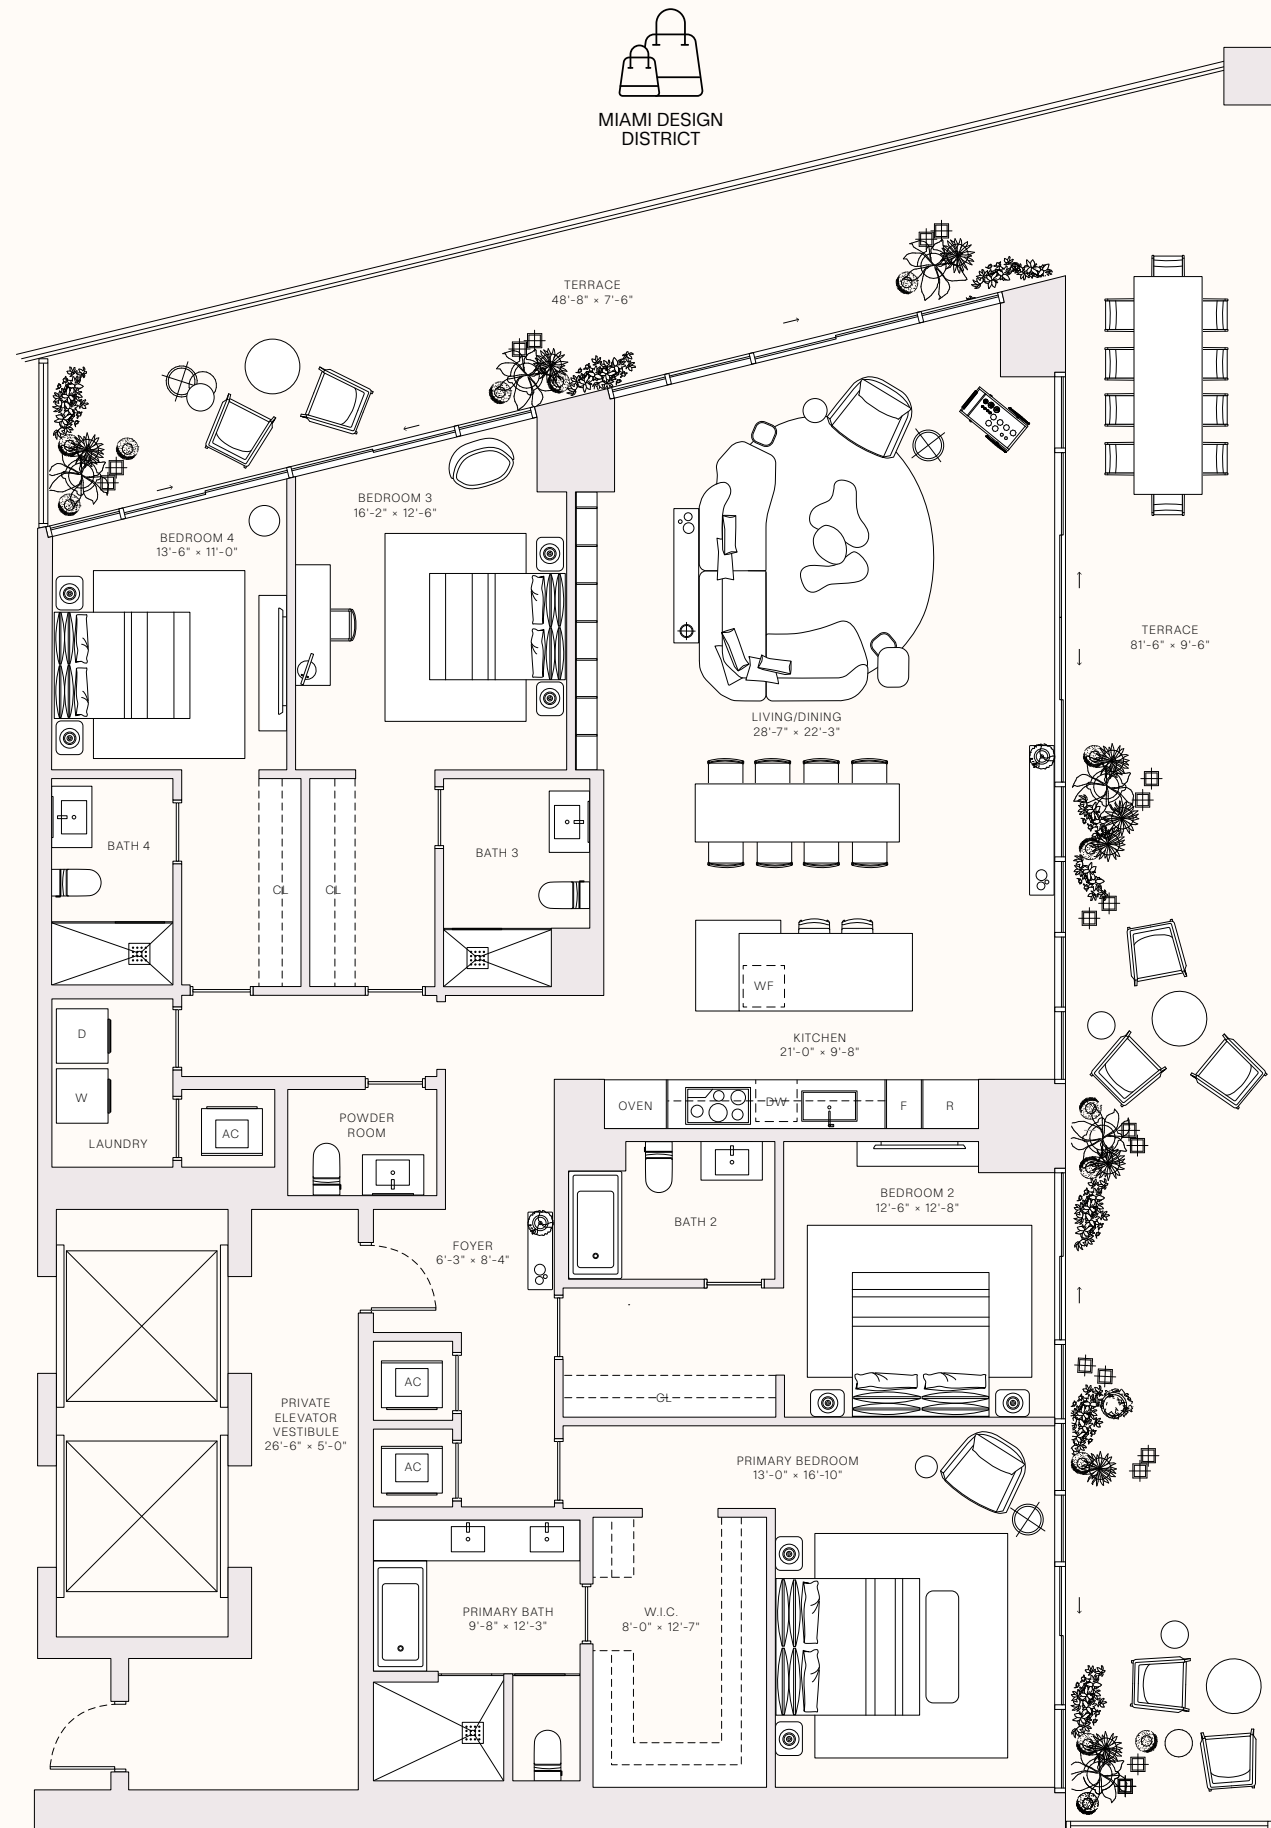

TOTAL
 2,990 SQ FT | 278 SQ M

INTERIOR
 2,097 SQ FT | 195 SQ M

OUTDOOR LIVING
 893 SQ FT | 83 SQ M

TERRACE LINEAR LENGTH
 97.92 FT | 29.85 M

JEAN-GEORGES
 MIAMI TROPIC
 ART · DESIGN · FRIENDS
 FOOD · CULTURE
 RESIDENCES

TASTE IS EVERYTHING

RESIDENCE 01

LEVELS 31-47

- 4 BEDROOMS
- 4 BATHROOMS
- POWDER ROOM
- PRIVATE TERRACE
- PRIVATE ELEVATOR

TOTAL
 4,073 SQ FT | 379 SQ M

INTERIOR
 2,892 SQ FT | 269 SQ M

OUTDOOR LIVING
 1,181 SQ FT | 110 SQ M

TERRACE LINEAR LENGTH
 130.17 FT | 39.68 M

OCEAN VIEWS

JEAN-GEORGES
MIAMI TROPIC
RESIDENCES

ART · DESIGN · FRIENDS
FOOD · CULTURE

TASTE IS
EVERYTHING

RESIDENCE 04

LEVELS 31-47

- 4 BEDROOMS
- 4 BATHROOMS
- POWDER ROOM
- PRIVATE TERRACE
- PRIVATE ELEVATOR