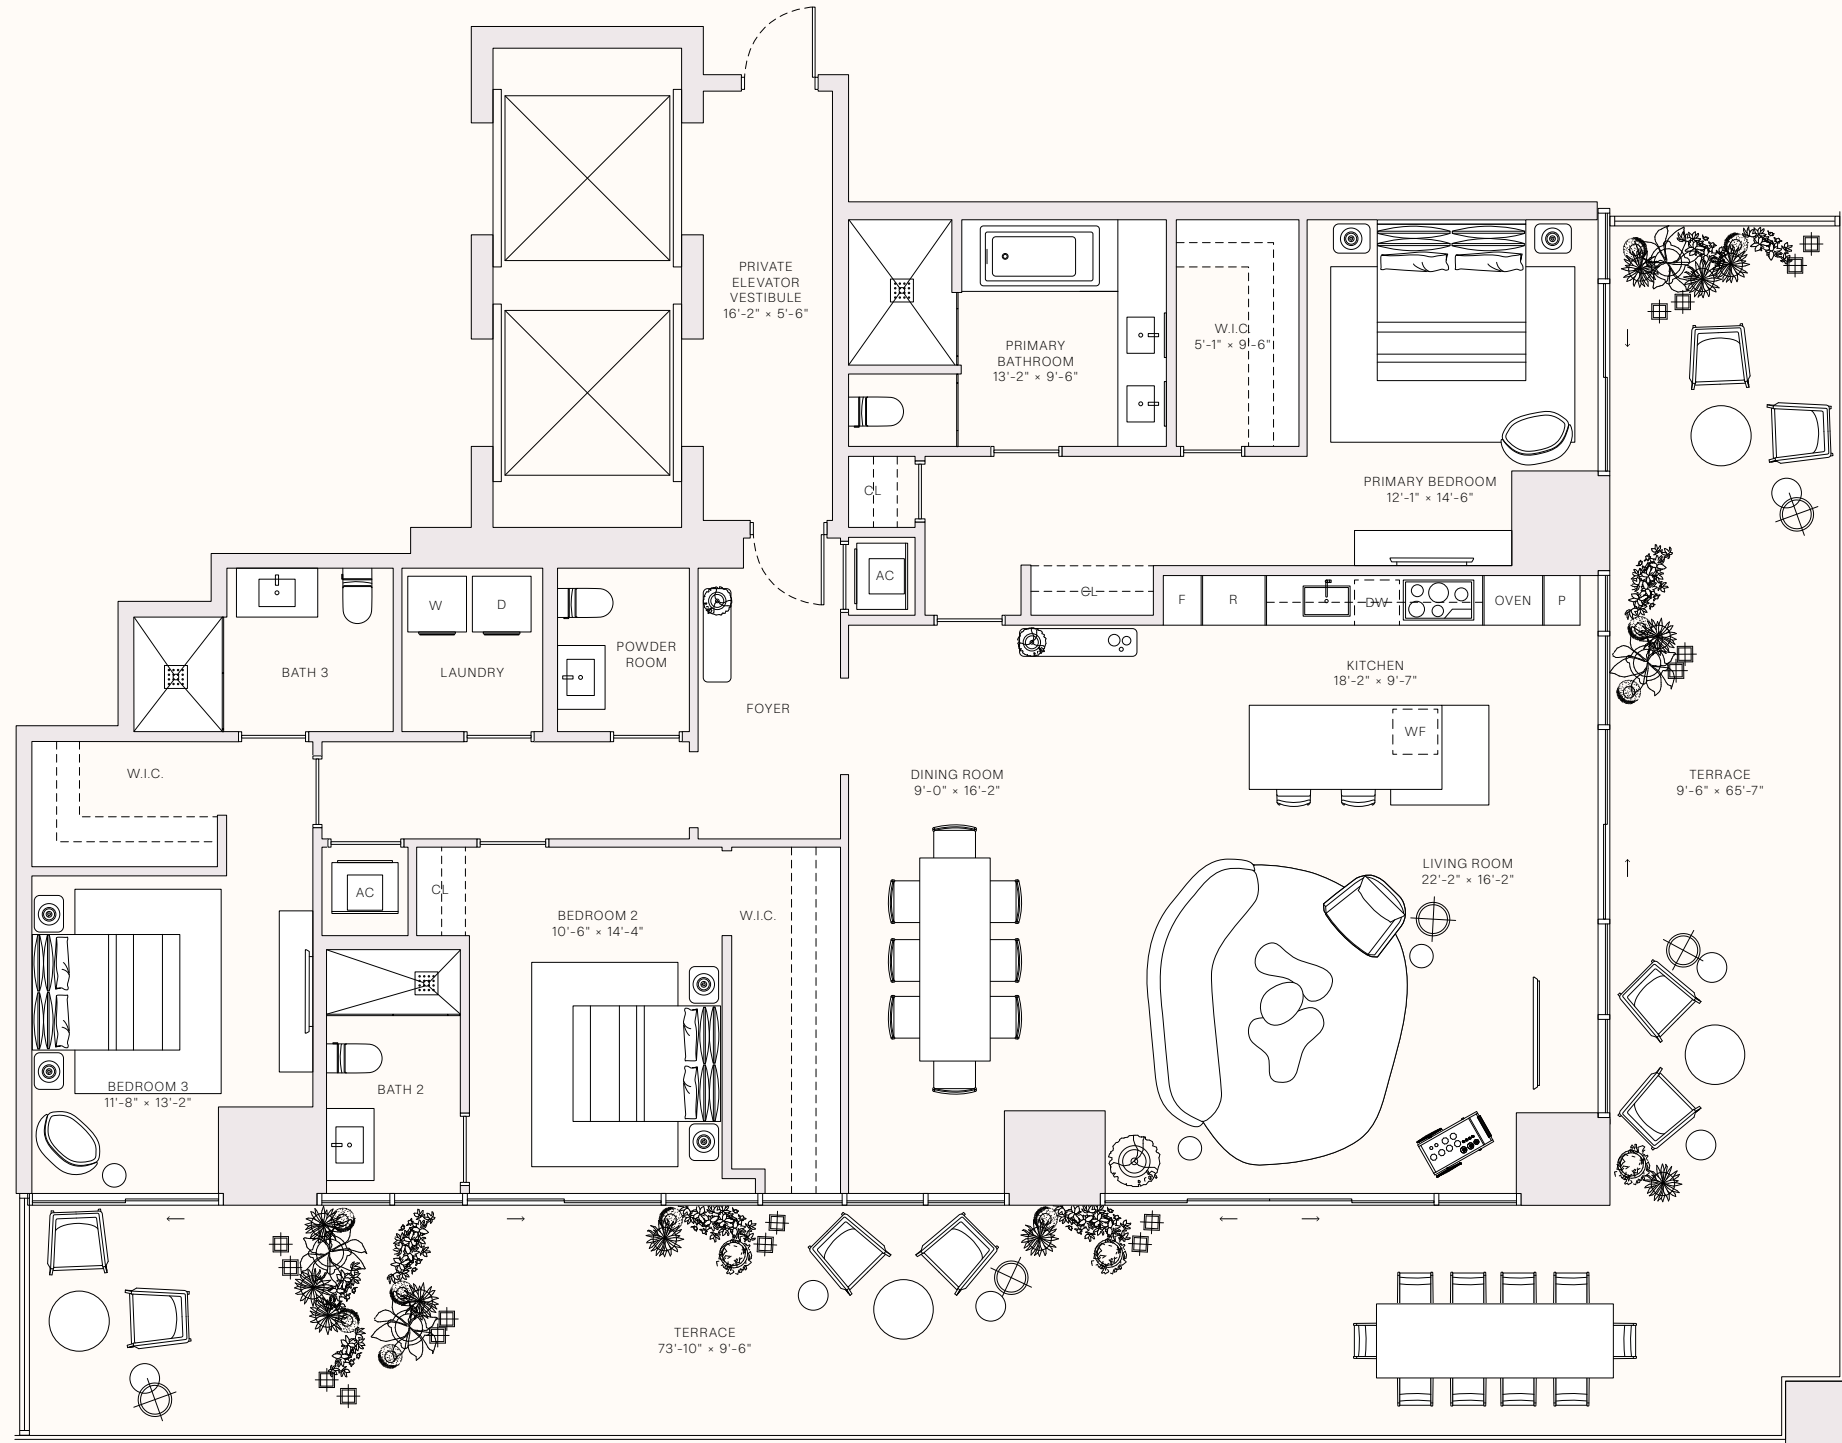

TERRACE LINEAR LENGTH
 65.08 FT | 19.84 M

OCEAN VIEWS

JEAN-GEORGES
 MIAMI TROPIC
 ART · DESIGN · FRIENDS
 FOOD · CULTURE
 RESIDENCES

TASTE IS EVERYTHING

RESIDENCE 04A

LEVELS 9-30

- 3 BEDROOMS
- 3 BATHROOMS
- POWDER ROOM
- PRIVATE TERRACE
- PRIVATE ELEVATOR

TOTAL
 3,558 SQ FT | 330 SQ M

INTERIOR
 2,373 SQ FT | 220 SQ M

OUTDOOR LIVING
 1,185 SQ FT | 110 SQ M

TERRACE LINEAR LENGTH
 139.42 FT | 42.50 M

OCEAN VIEWS

JEAN-GEORGES
 MIAMI TROPIC
 ART · DESIGN · FRIENDS
 FOOD · CULTURE
 RESIDENCES