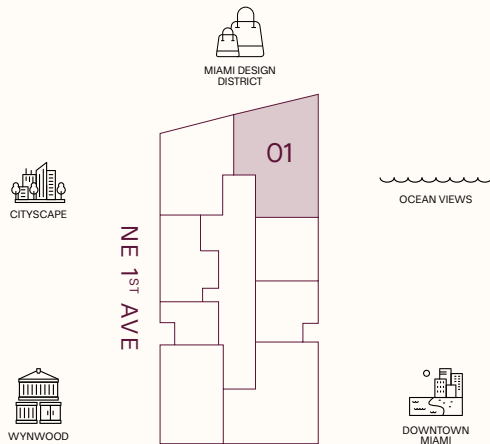

TOTAL
 2,990 SQ FT | 278 SQ M

INTERIOR
 2,097 SQ FT | 195 SQ M

OUTDOOR LIVING
 893 SQ FT | 83 SQ M

TERRACE LINEAR LENGTH
 97.92 FT | 29.85 M

JEAN-GEORGES
 MIAMI TROPIC
 ART · DESIGN · FRIENDS
 FOOD · CULTURE
 RESIDENCES

TASTE IS EVERYTHING

RESIDENCE 01

LEVELS 31-47

- 4 BEDROOMS
- 4 BATHROOMS
- POWDER ROOM
- PRIVATE TERRACE
- PRIVATE ELEVATOR

TOTAL
 4,073 SQ FT | 379 SQ M

INTERIOR
 2,892 SQ FT | 269 SQ M

OUTDOOR LIVING
 1,181 SQ FT | 110 SQ M

TERRACE LINEAR LENGTH
 130.17 FT | 39.68 M

OCEAN VIEWS

JEAN-GEORGES
MIAMI TROPIC
RESIDENCES

ART · DESIGN · FRIENDS
FOOD · CULTURE

TASTE IS
EVERYTHING

RESIDENCE 04

LEVELS 31-47

- 4 BEDROOMS
- 4 BATHROOMS
- POWDER ROOM
- PRIVATE TERRACE
- PRIVATE ELEVATOR