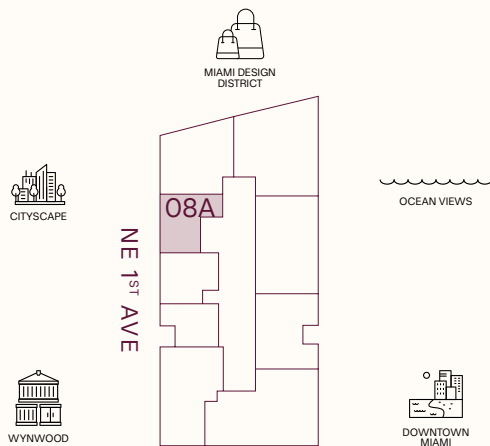

JEAN-GEORGES
MIAMI TROPIC
ART · DESIGN · FRIENDS
FOOD · CULTURE
RESIDENCES

TASTE IS EVERYTHING

RESIDENCE 08A

LEVELS 10-30

- 1 BEDROOM
- 1 BATHROOM
- POWDER ROOM
- PRIVATE TERRACE
- SEMI-PRIVATE ELEVATOR

TOTAL
1,262 SQ FT | 118 SQ M

INTERIOR
900 SQ FT | 84 SQ M

OUTDOOR LIVING
362 SQ FT | 34 SQ M

TERRACE LINEAR LENGTH
39.75 FT | 12.12 M