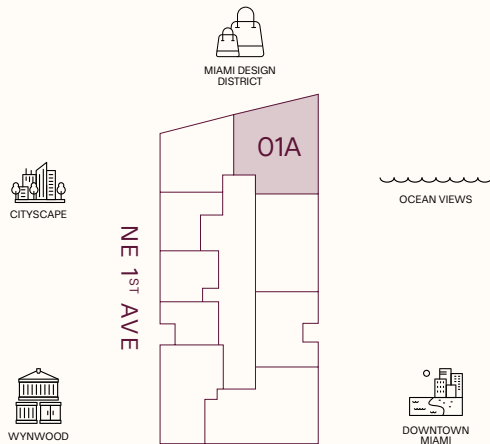

JEAN-GEORGES
MIAMI TROPIC
ART · DESIGN · FRIENDS
FOOD · CULTURE
RESIDENCES

TASTE IS EVERYTHING

RESIDENCE 01A

LEVELS 9-30

- 3 BEDROOMS
- 3 BATHROOMS
- POWDER ROOM
- PRIVATE TERRACE
- SEMI-PRIVATE ELEVATOR

TOTAL
3,340 SQ FT | 311 SQ M

INTERIOR
2,309 SQ FT | 215 SQ M

OUTDOOR LIVING
1,031 SQ FT | 96 SQ M

TERRACE LINEAR LENGTH
119.25 FT | 36.35 M