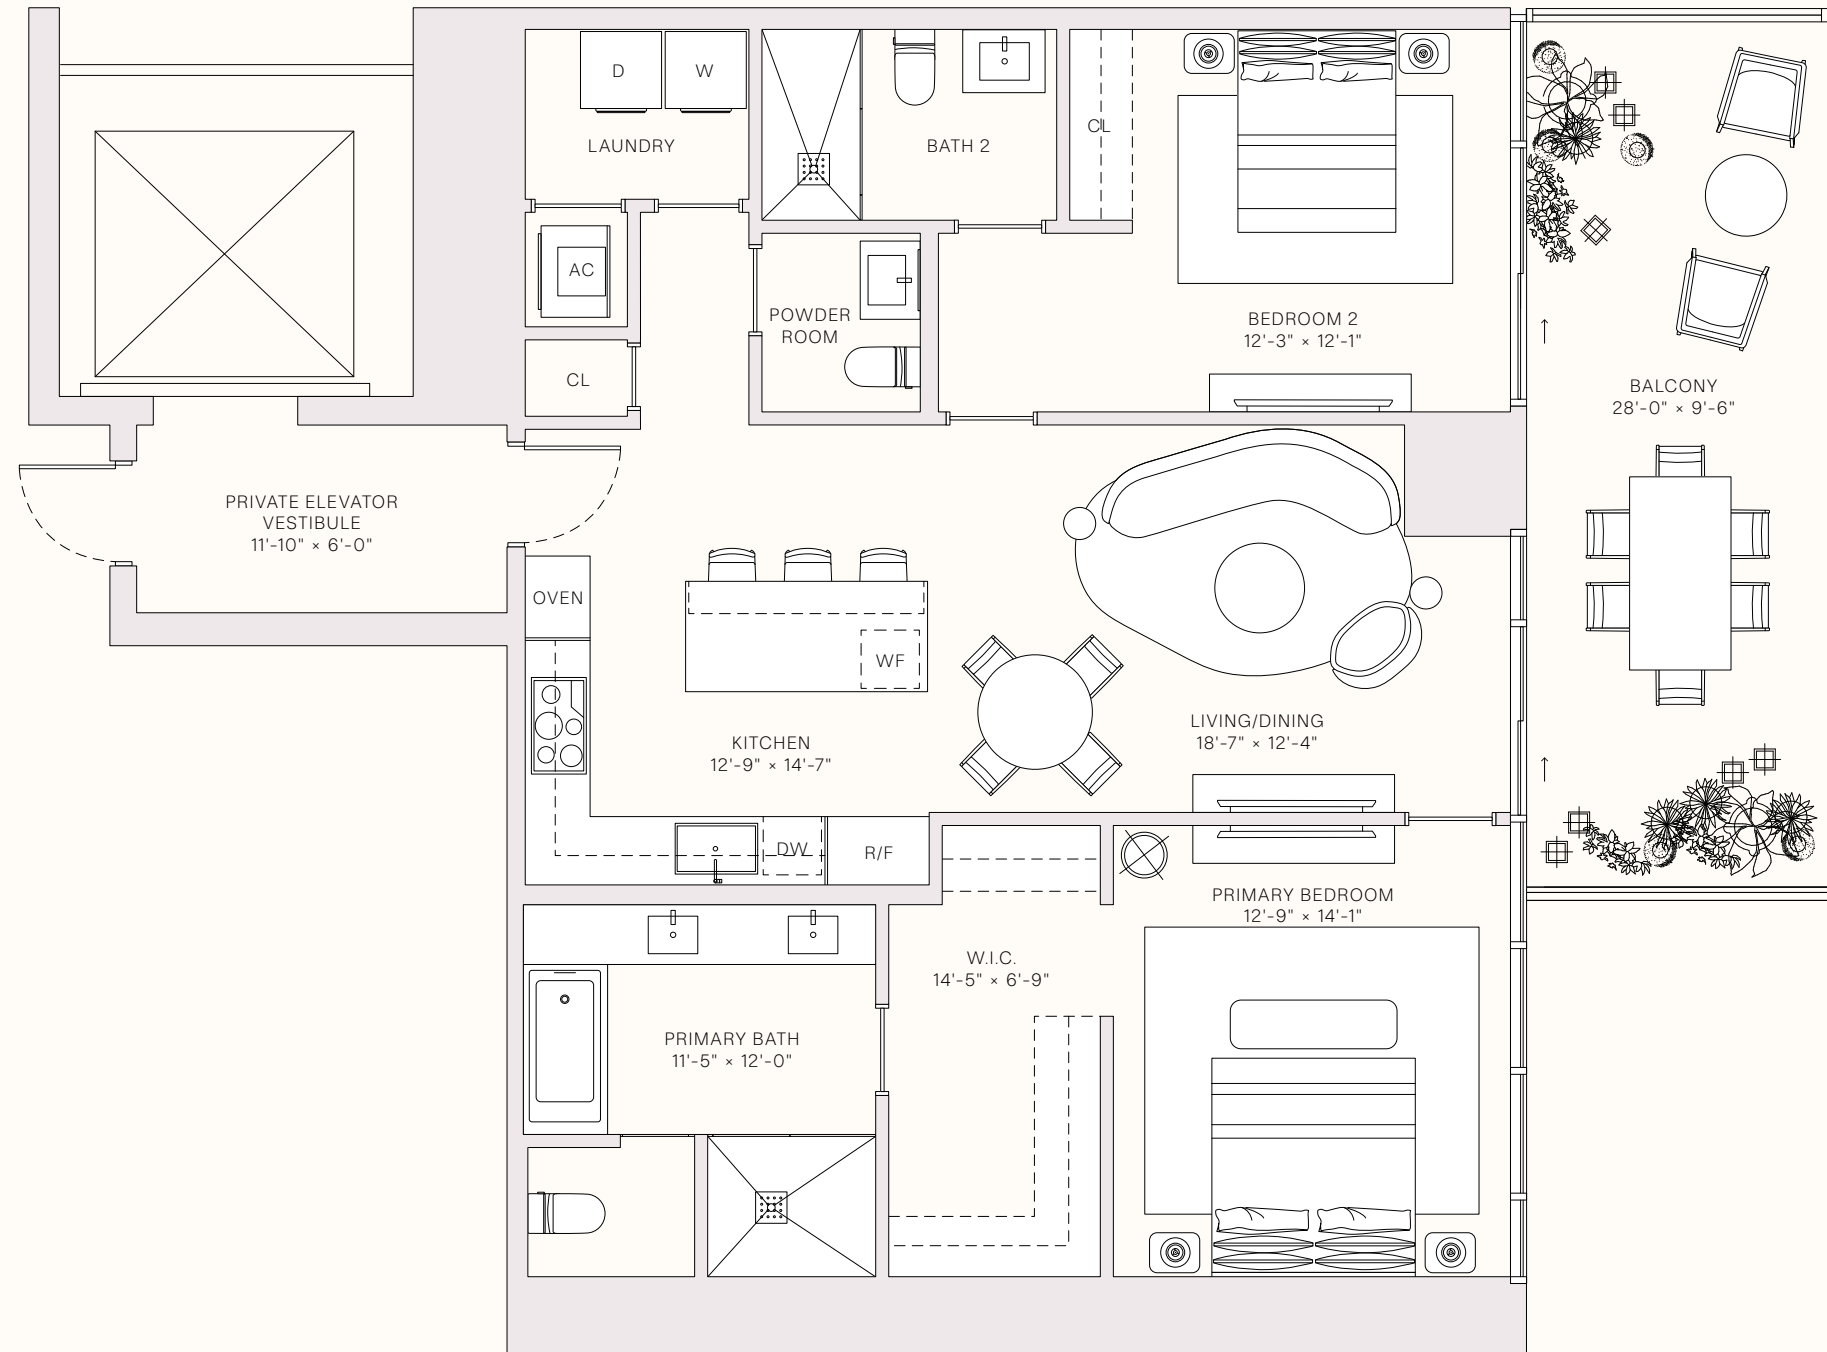

TASTE IS EVERYTHING

RESIDENCE 03

LEVELS 31-47

- 2 BEDROOMS
- 2 BATHROOMS
- POWDER ROOM
- PRIVATE TERRACE
- PRIVATE ELEVATOR

TOTAL
 1,786 SQ FT | 166 SQ M

INTERIOR
 1,507 SQ FT | 140 SQ M

OUTDOOR LIVING
 279 SQ FT | 26 SQ M

TERRACE LINEAR LENGTH
 28 FT | 8.53 M

OCEAN VIEWS

JEAN-GEORGES
MIAMI TROPIC
RESIDENCES

ART · DESIGN · FRIENDS
FOOD · CULTURE

TASTE IS EVERYTHING

RESIDENCE 03A

LEVELS 9-30

2 BEDROOMS
2 BATHROOMS
POWDER ROOM
PRIVATE TERRACE
PRIVATE ELEVATOR