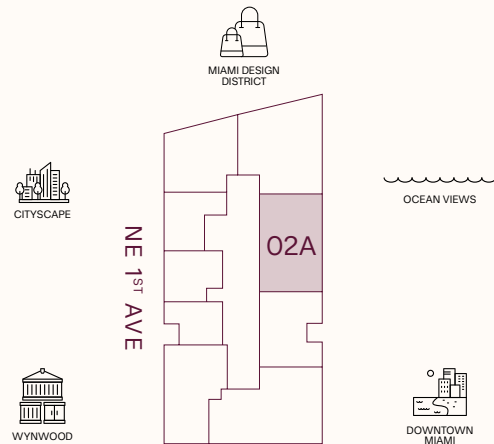

TERRACE LINEAR LENGTH
 65.08 FT | 19.84 M

OCEAN VIEWS

JEAN-GEORGES
 MIAMI TROPIC
 ART · DESIGN · FRIENDS
 FOOD · CULTURE
 RESIDENCES

TASTE IS EVERYTHING

RESIDENCE 04A

LEVELS 9-30

- 3 BEDROOMS
- 3 BATHROOMS
- POWDER ROOM
- PRIVATE TERRACE
- PRIVATE ELEVATOR