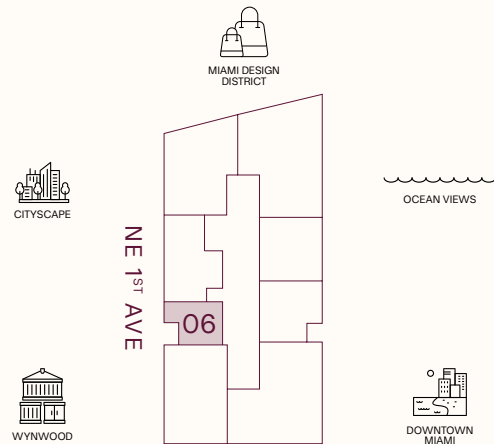

JEAN-GEORGES
MIAMI TROPIC
ART · DESIGN · FRIENDS
FOOD · CULTURE
RESIDENCES

TASTE IS EVERYTHING

RESIDENCE 06

LEVELS 31-47

- 1 BEDROOM
- 1 BATHROOM
- PRIVATE TERRACE
- PRIVATE ELEVATOR

TOTAL
1,001 SQ FT | 93 SQ M

INTERIOR
852 SQ FT | 79 SQ M

OUTDOOR LIVING
149 SQ FT | 14 SQ M

TERRACE LINEAR LENGTH
13.5 FT | 4.11 M