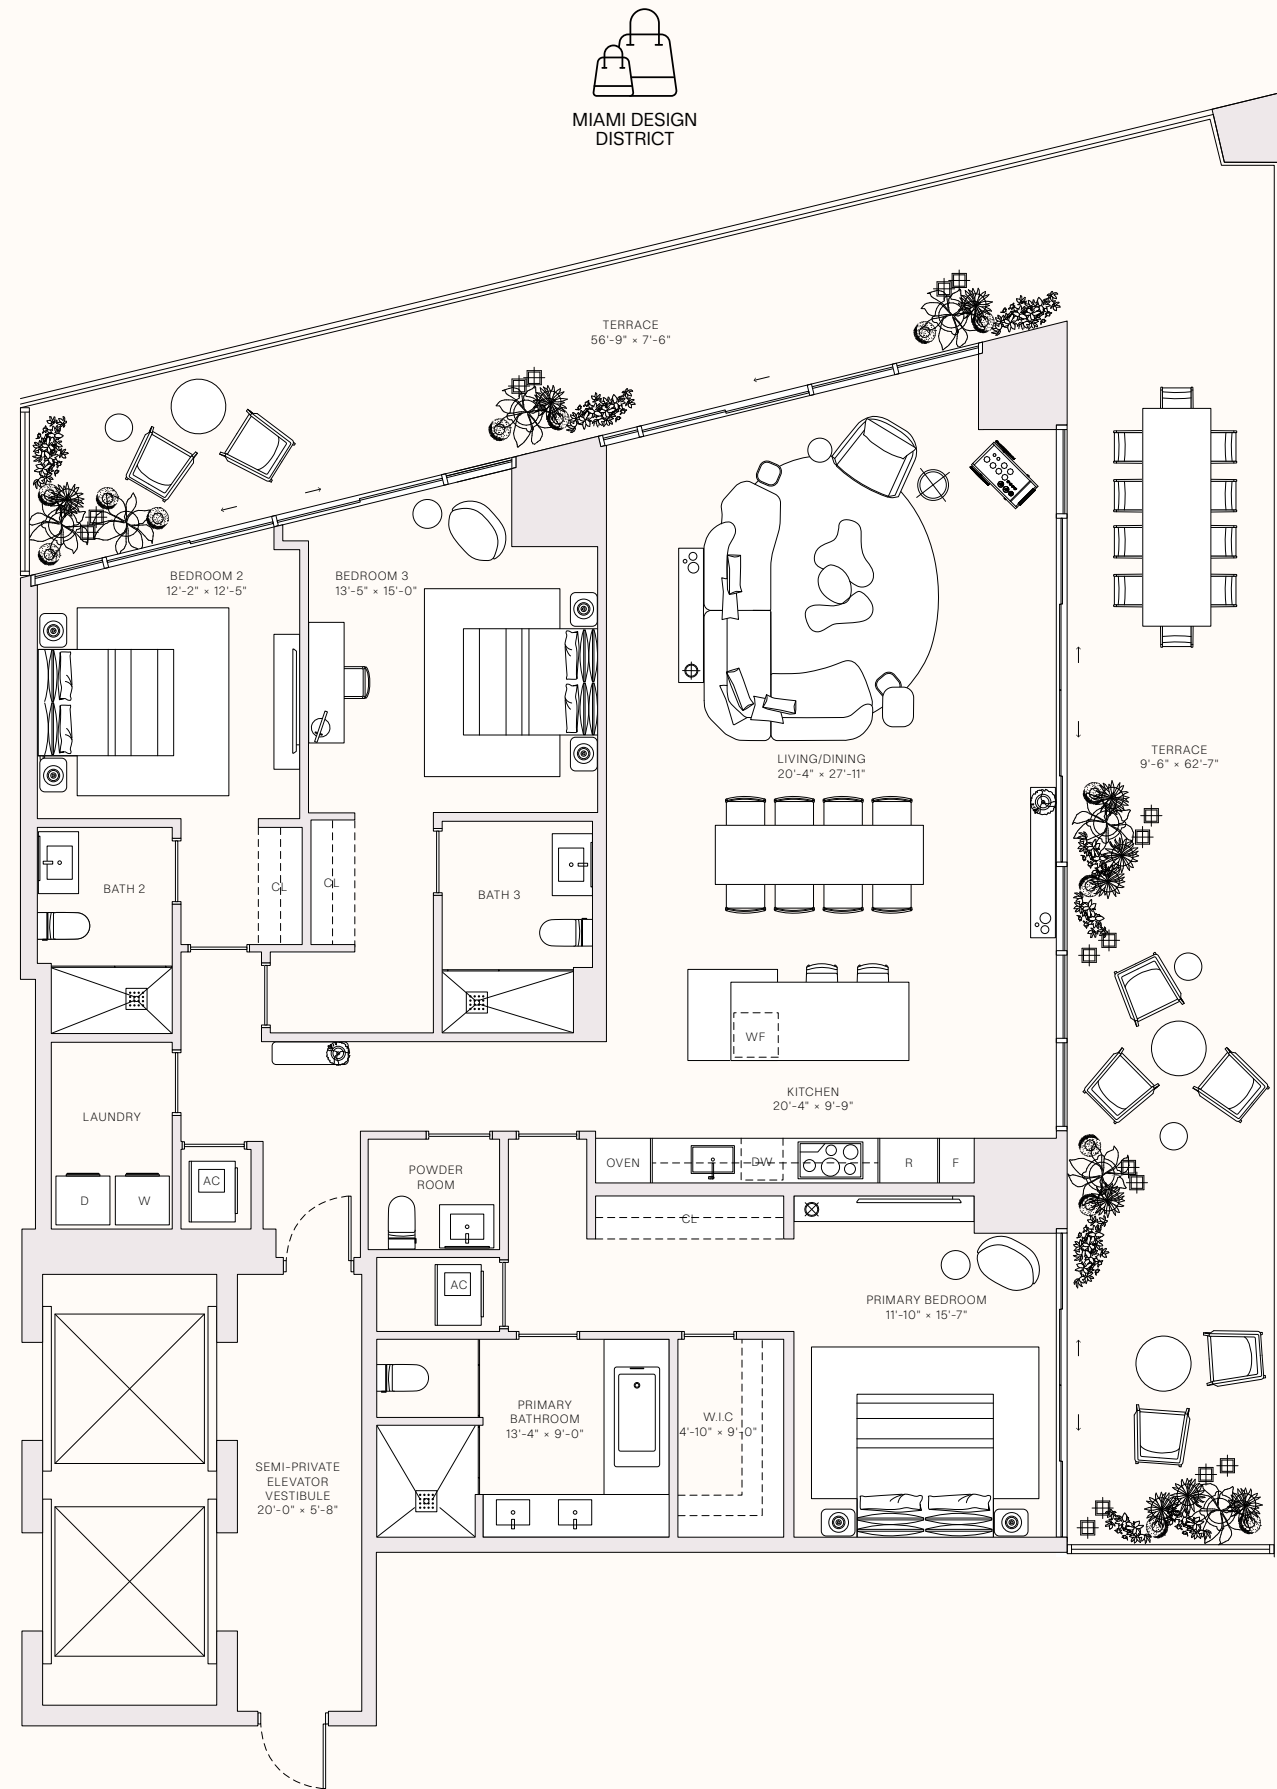

TERRACE LINEAR LENGTH
 79.83 FT | 24.33 M

JEAN-GEORGES
 MIAMI TROPIC
 ART · DESIGN · FRIENDS
 FOOD · CULTURE
 RESIDENCES

TASTE IS EVERYTHING

RESIDENCE 01A

LEVELS 9-30

- 3 BEDROOMS
- 3 BATHROOMS
- POWDER ROOM
- PRIVATE TERRACE
- SEMI-PRIVATE ELEVATOR

TOTAL
 3,340 SQ FT | 311 SQ M

INTERIOR
 2,309 SQ FT | 215 SQ M

OUTDOOR LIVING
 1,031 SQ FT | 96 SQ M

TERRACE LINEAR LENGTH
 119.25 FT | 36.35 M

JEAN-GEORGES
 MIAMI TROPIC
 ART · DESIGN · FRIENDS
 FOOD · CULTURE
 RESIDENCES