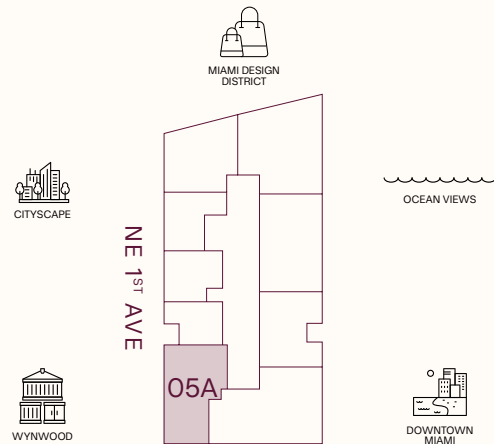

TERRACE LINEAR LENGTH
90.42 FT | 27.56 M

JEAN-GEORGES
 MIAMI TROPIC
 ART · DESIGN · FRIENDS
 FOOD · CULTURE
 RESIDENCES

TASTE IS EVERYTHING

RESIDENCE 08

LEVELS 31-47

- 2 BEDROOMS
- 2 BATHROOMS
- POWDER ROOM
- PRIVATE TERRACE
- PRIVATE ELEVATOR