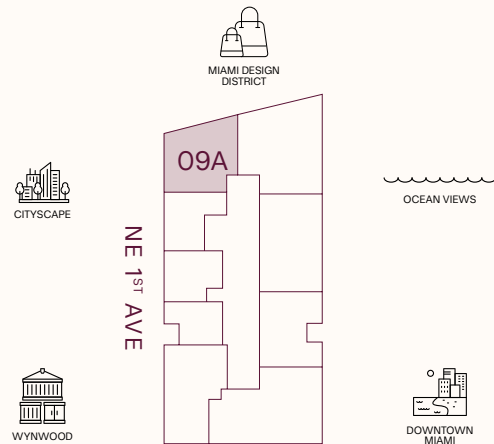

TERRACE LINEAR LENGTH
 79.83 FT | 24.33 M

JEAN-GEORGES
 MIAMI TROPIC
 ART · DESIGN · FRIENDS
 FOOD · CULTURE
 RESIDENCES

TASTE IS EVERYTHING

RESIDENCE 01A

LEVELS 9-30

- 3 BEDROOMS
- 3 BATHROOMS
- POWDER ROOM
- PRIVATE TERRACE
- SEMI-PRIVATE ELEVATOR