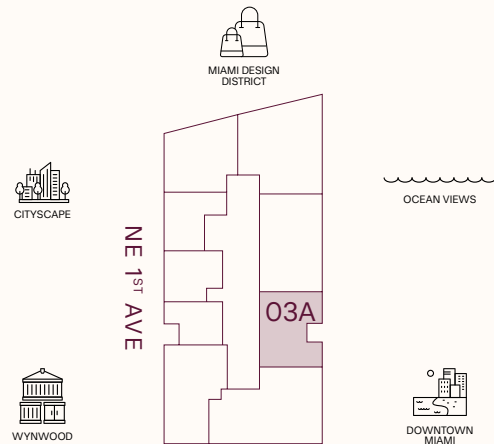

JEAN-GEORGES
MIAMI TROPIC
RESIDENCES

ART · DESIGN · FRIENDS
FOOD · CULTURE

TASTE IS EVERYTHING

RESIDENCE 03A

LEVELS 9-30

2 BEDROOMS
2 BATHROOMS
POWDER ROOM
PRIVATE TERRACE
PRIVATE ELEVATOR

TOTAL
2,085 SQ FT | 194 SQ M

INTERIOR
1,719 SQ FT | 160 SQ M

OUTDOOR LIVING
366 SQ FT | 34 SQ M

TERRACE LINEAR LENGTH
37.08 FT | 11.30 M

OCEAN VIEWS