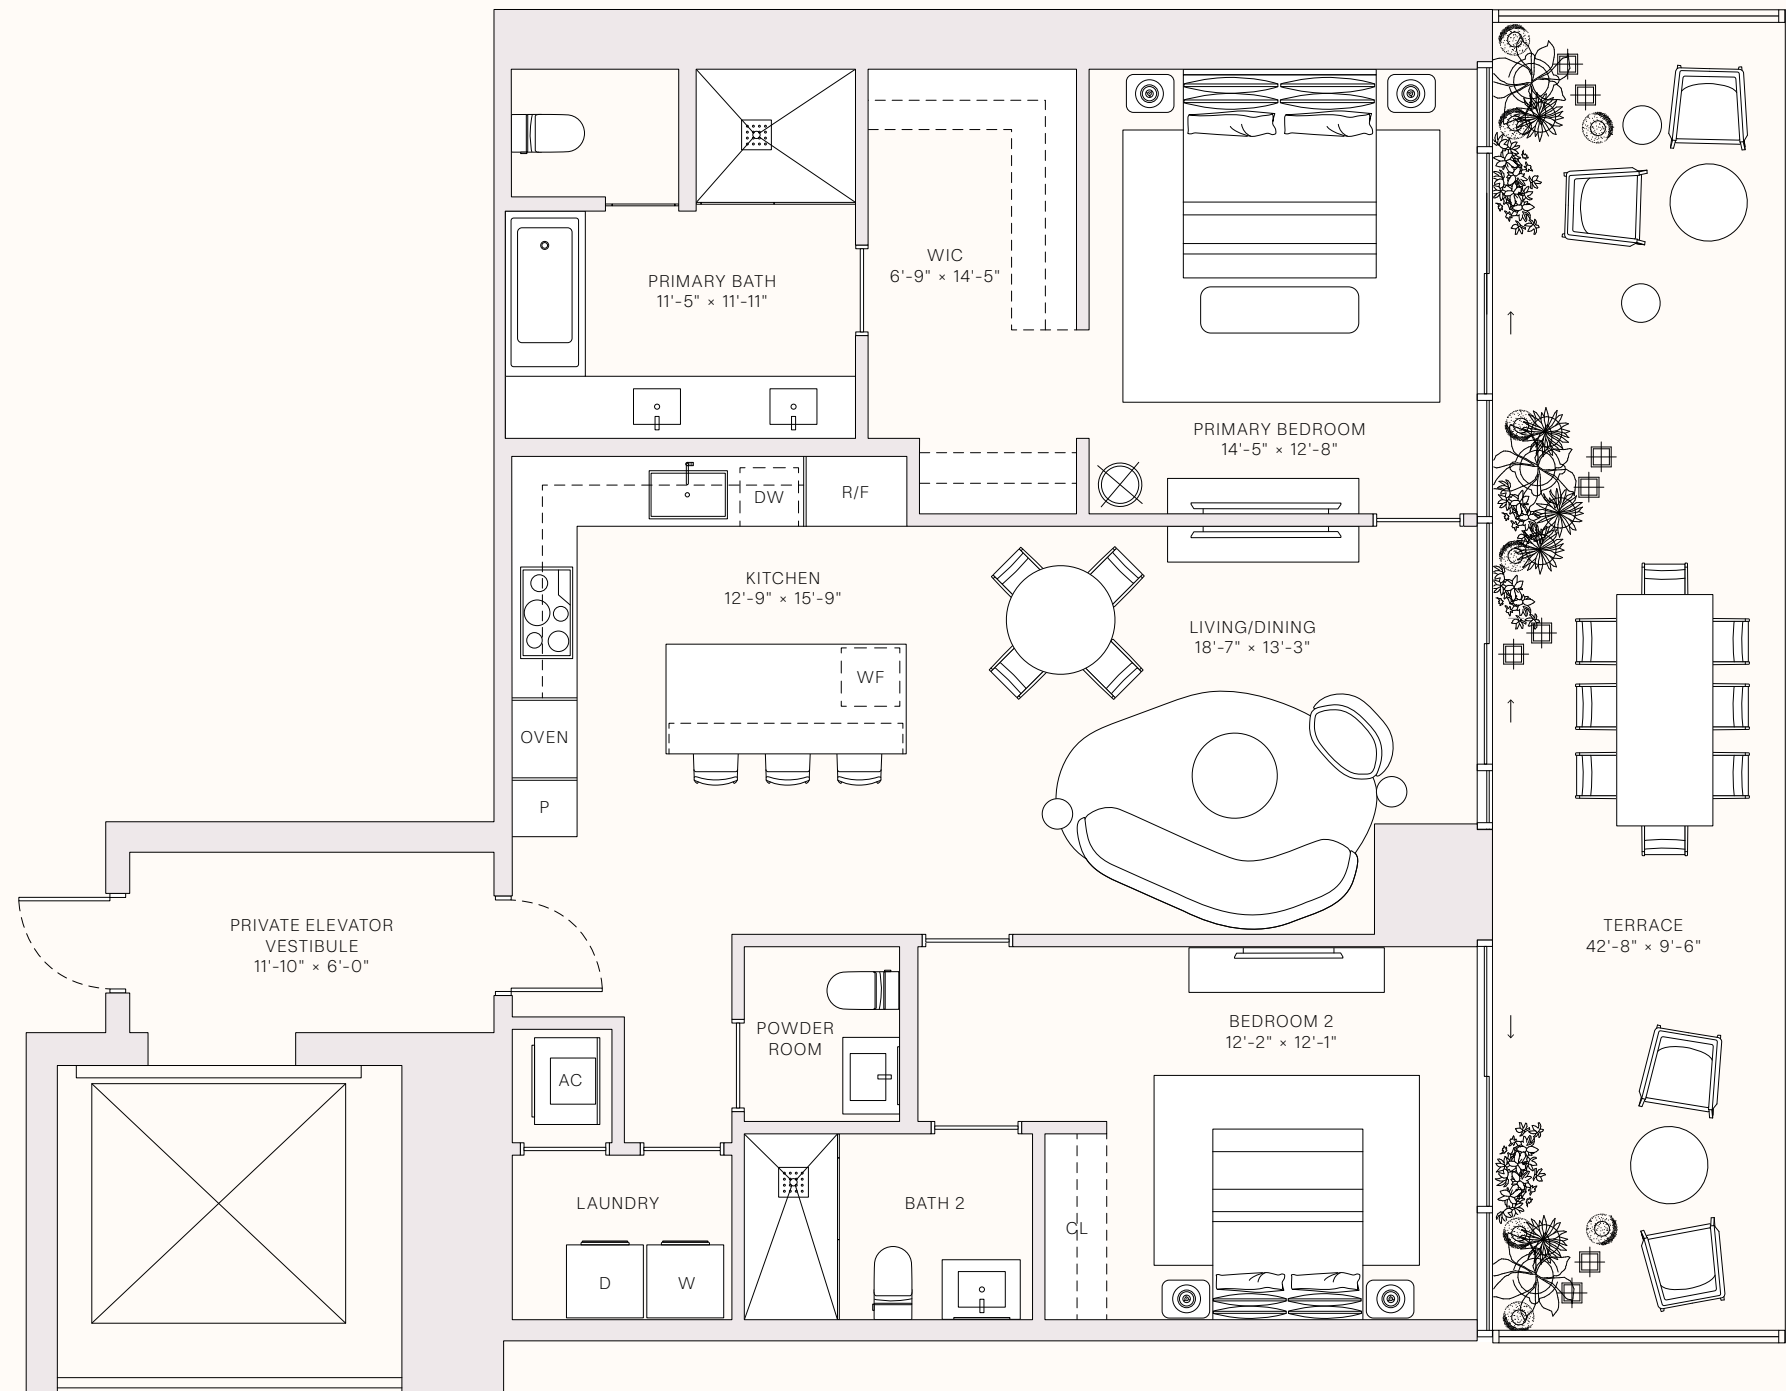

TASTE IS EVERYTHING

RESIDENCE 02

LEVELS 31-47

- 2 BEDROOMS
- 2 BATHROOMS
- POWDER ROOM
- PRIVATE TERRACE
- PRIVATE ELEVATOR

TOTAL
 1,965 SQ FT | 183 SQ M

INTERIOR
 1,539 SQ FT | 143 SQ M

OUTDOOR LIVING
 426 SQ FT | 40 SQ M

TERRACE LINEAR LENGTH
 42.67 FT | 13 M

OCEAN VIEWS

MIAMI DESIGN DISTRICT

CITYSCAPE

OCEAN VIEWS

WYNWOOD

DOWNTOWN MIAMI

JEAN-GEORGES
 MIAMI TROPIC
 ART · DESIGN · FRIENDS
 FOOD · CULTURE
 RESIDENCES