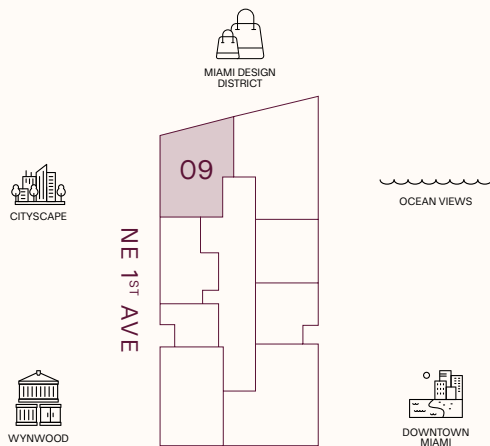

TERRACE LINEAR LENGTH
 90.75 FT | 27.66 M

MIAMI DESIGN DISTRICT

CITYSCAPE

OCEAN VIEWS

NE 1ST AVE

05

WYNWOOD

DOWNTOWN MIAMI

CITYSCAPE

WYNWOOD

JEAN-GEORGES
 MIAMI TROPIC
 ART · DESIGN · FRIENDS
 FOOD · CULTURE
 RESIDENCES

TASTE IS EVERYTHING

RESIDENCE 09

LEVELS 31-47

- 3 BEDROOMS
- 3 BATHROOMS
- POWDER ROOM
- PRIVATE TERRACE
- PRIVATE ELEVATOR

TOTAL
 2,990 SQ FT | 278 SQ M

INTERIOR
 2,097 SQ FT | 195 SQ M

OUTDOOR LIVING
 893 SQ FT | 83 SQ M

TERRACE LINEAR LENGTH
 97.92 FT | 29.85 M

JEAN-GEORGES
 MIAMI TROPIC
 ART · DESIGN · FRIENDS
 FOOD · CULTURE
 RESIDENCES