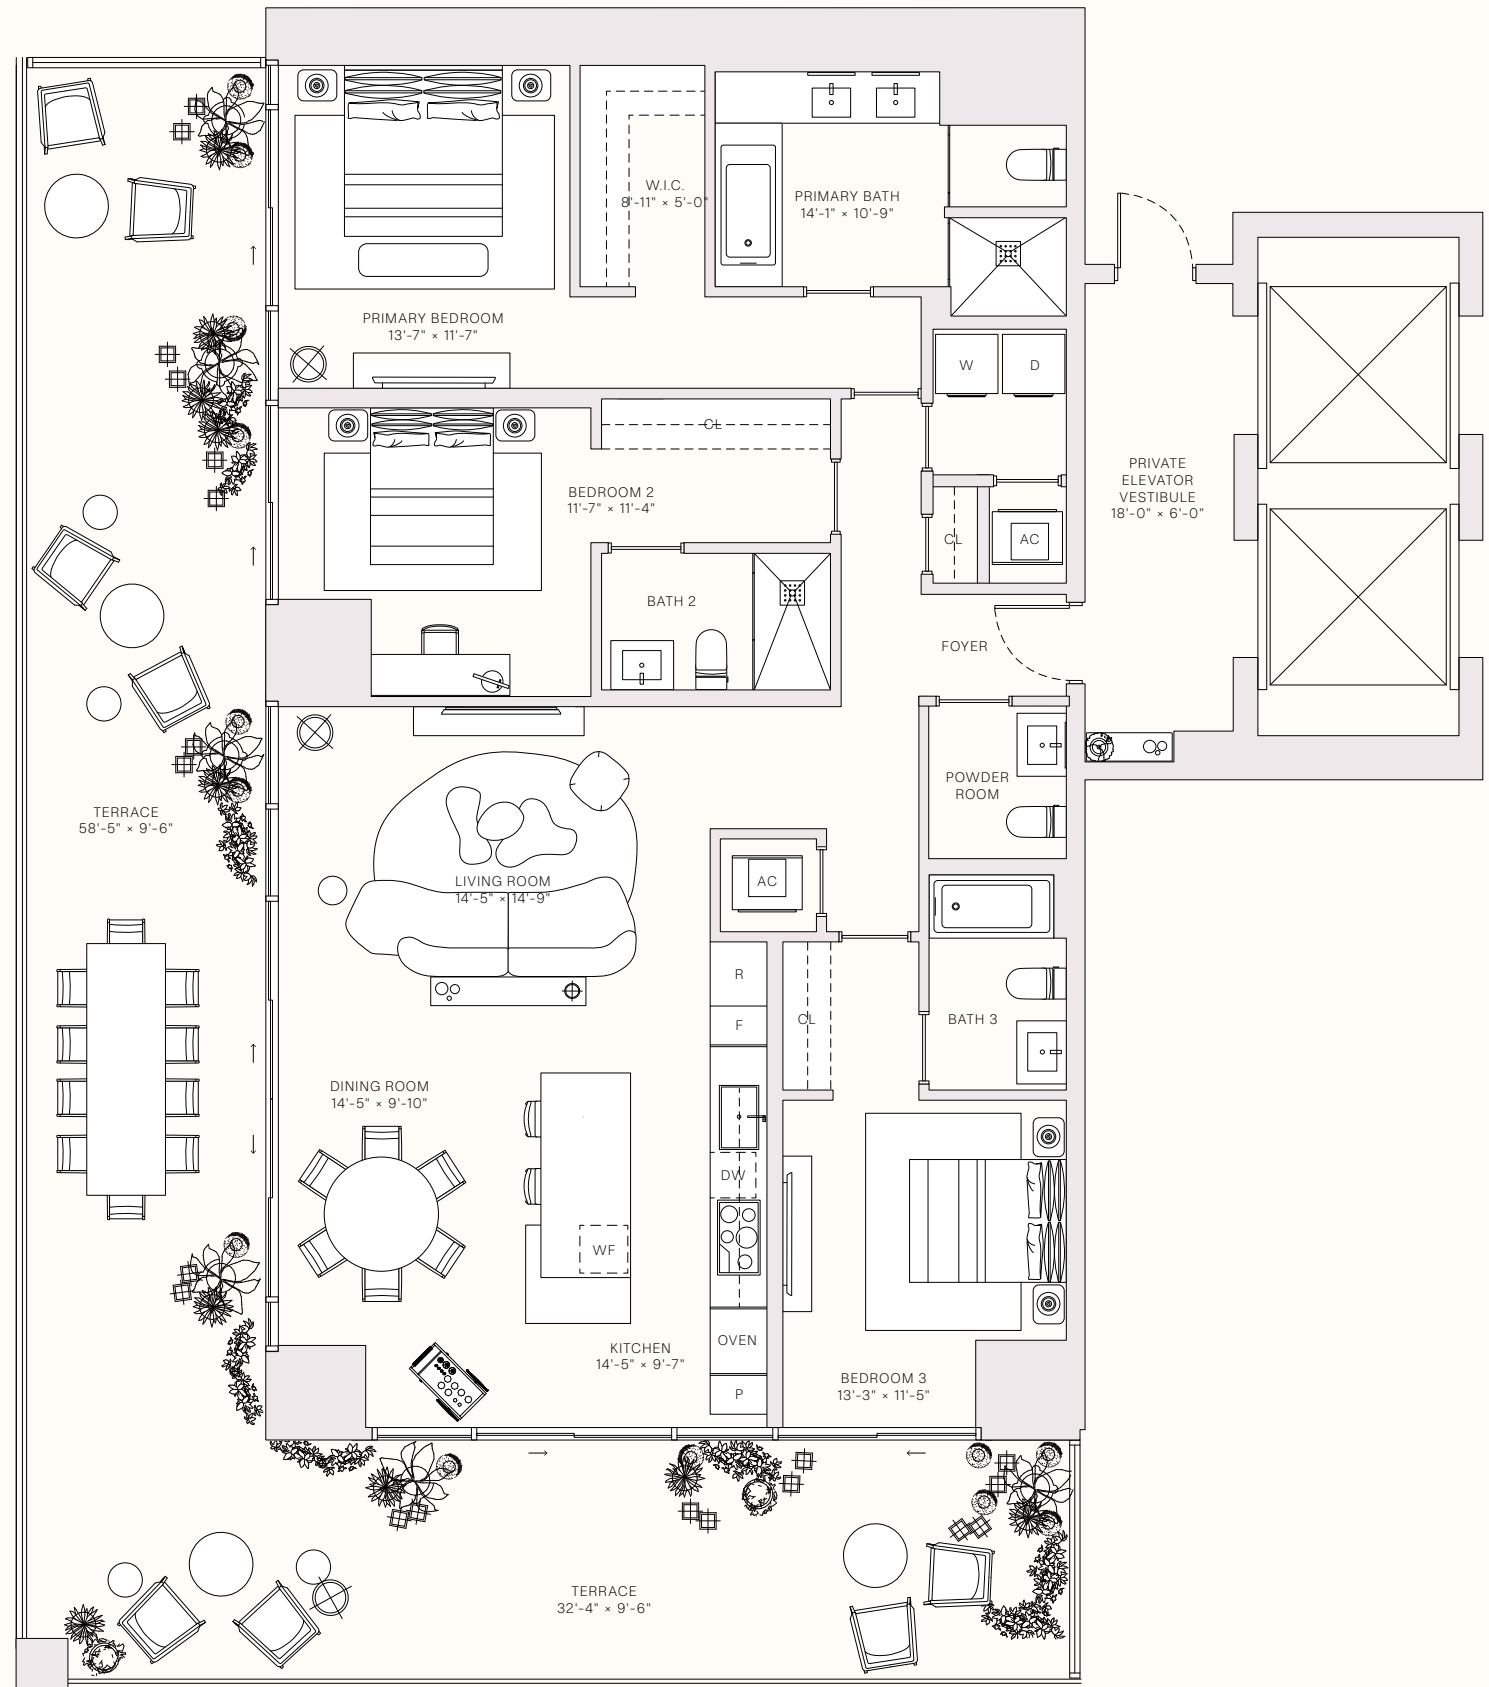

TERRACE LINEAR LENGTH
 90.75 FT | 27.66 M

MIAMI DESIGN DISTRICT

CITYSCAPE

OCEAN VIEWS

NE 1ST AVE

05

WYNWOOD

DOWNTOWN MIAMI

CITYSCAPE

WYNWOOD

JEAN-GEORGES
 MIAMI TROPIC
 ART · DESIGN · FRIENDS
 FOOD · CULTURE
 RESIDENCES

TASTE IS EVERYTHING

RESIDENCE 09

LEVELS 31-47

- 3 BEDROOMS
- 3 BATHROOMS
- POWDER ROOM
- PRIVATE TERRACE
- PRIVATE ELEVATOR