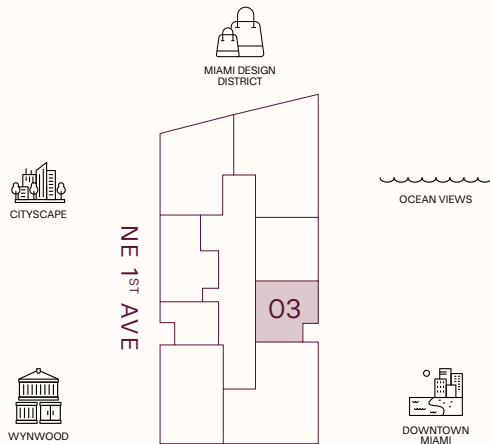

TERRACE LINEAR LENGTH
 42.67 FT | 13 M

OCEAN VIEWS

MIAMI DESIGN DISTRICT

CITYSCAPE

OCEAN VIEWS

WYNWOOD

DOWNTOWN MIAMI

JEAN-GEORGES
 MIAMI TROPIC
 ART · DESIGN · FRIENDS
 FOOD · CULTURE
 RESIDENCES

TERRACE LINEAR LENGTH
 28 FT | 8.53 M

OCEAN VIEWS

JEAN-GEORGES
MIAMI TROPIC
RESIDENCES

ART · DESIGN · FRIENDS
FOOD · CULTURE

TASTE IS EVERYTHING

RESIDENCE 03A

LEVELS 9-30

2 BEDROOMS
2 BATHROOMS
POWDER ROOM
PRIVATE TERRACE
PRIVATE ELEVATOR