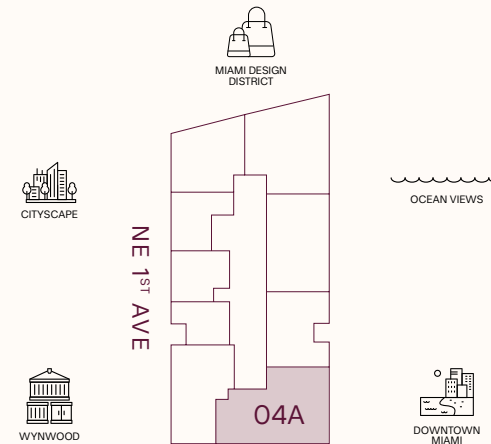

TOTAL
 3,558 SQ FT | 330 SQ M

INTERIOR
 2,373 SQ FT | 220 SQ M

OUTDOOR LIVING
 1,185 SQ FT | 110 SQ M

TERRACE LINEAR LENGTH
 139.42 FT | 42.50 M

OCEAN VIEWS

JEAN-GEORGES
 MIAMI TROPIC
 ART · DESIGN · FRIENDS
 FOOD · CULTURE
 RESIDENCES