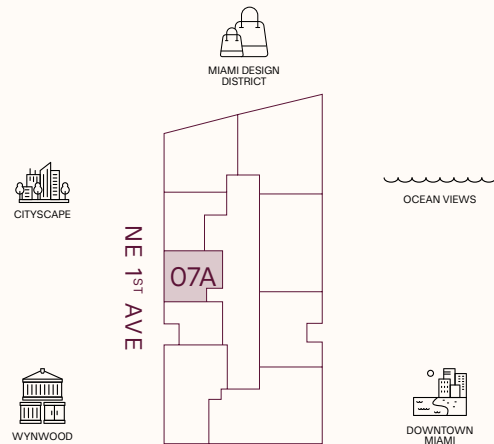

JEAN-GEORGES
 MIAMI TROPIC
 ART · DESIGN · FRIENDS
 FOOD · CULTURE
 RESIDENCES

TASTE IS EVERYTHING

RESIDENCE 08A

LEVELS 10-30

- 1 BEDROOM
- 1 BATHROOM
- POWDER ROOM
- PRIVATE TERRACE
- SEMI-PRIVATE ELEVATOR