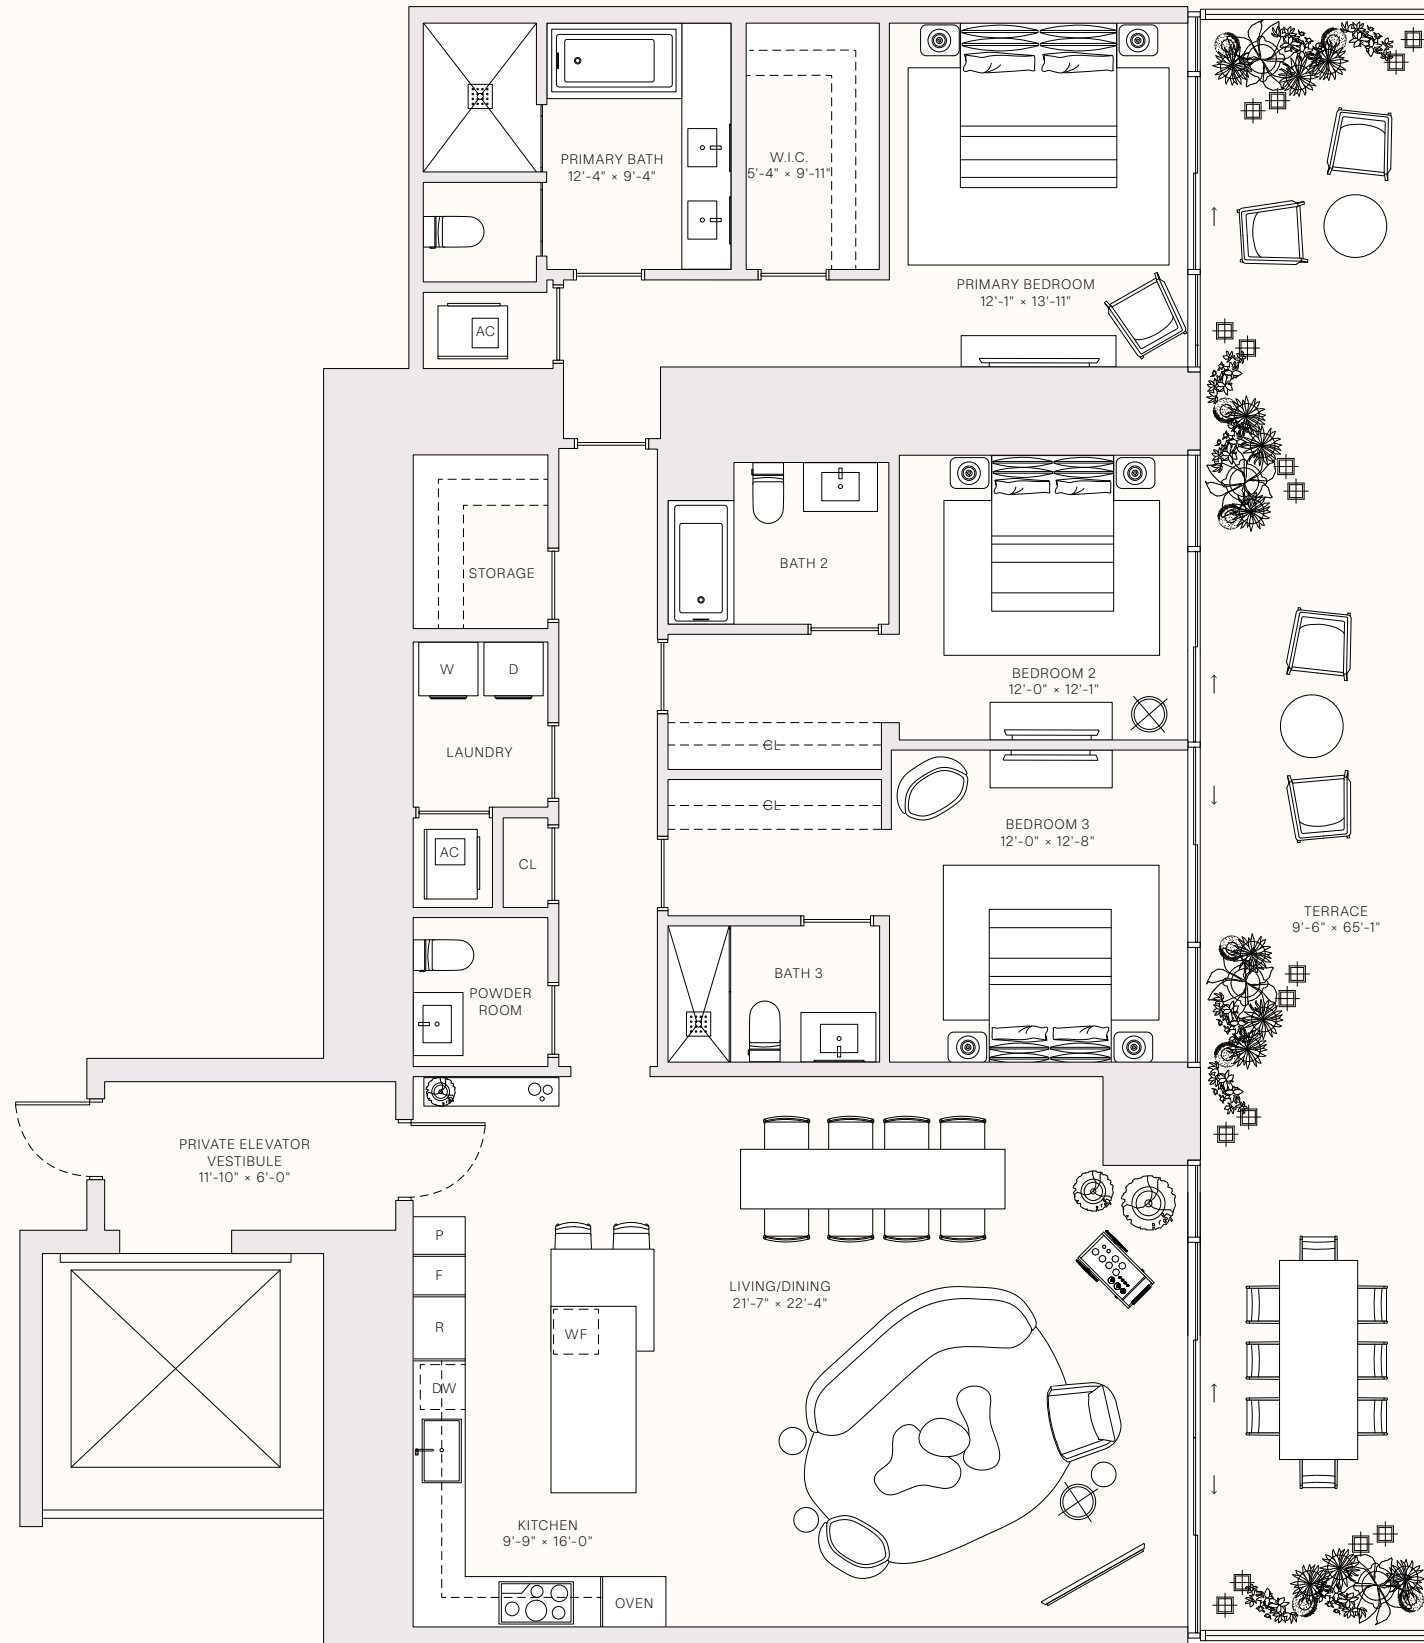

TASTE IS EVERYTHING

RESIDENCE 02A

LEVELS 9-30

- 3 BEDROOMS
- 3 BATHROOMS
- POWDER ROOM
- PRIVATE TERRACE
- PRIVATE ELEVATOR

TOTAL
 2,936 SQ FT | 272 SQ M

INTERIOR
 2,285 SQ FT | 212 SQ M

OUTDOOR LIVING
 651 SQ FT | 60 SQ M

TERRACE LINEAR LENGTH
 65.08 FT | 19.84 M

OCEAN VIEWS

JEAN-GEORGES
 MIAMI TROPIC
 ART · DESIGN · FRIENDS
 FOOD · CULTURE
 RESIDENCES

TASTE IS EVERYTHING

RESIDENCE 04A

LEVELS 9-30

- 3 BEDROOMS
- 3 BATHROOMS
- POWDER ROOM
- PRIVATE TERRACE
- PRIVATE ELEVATOR