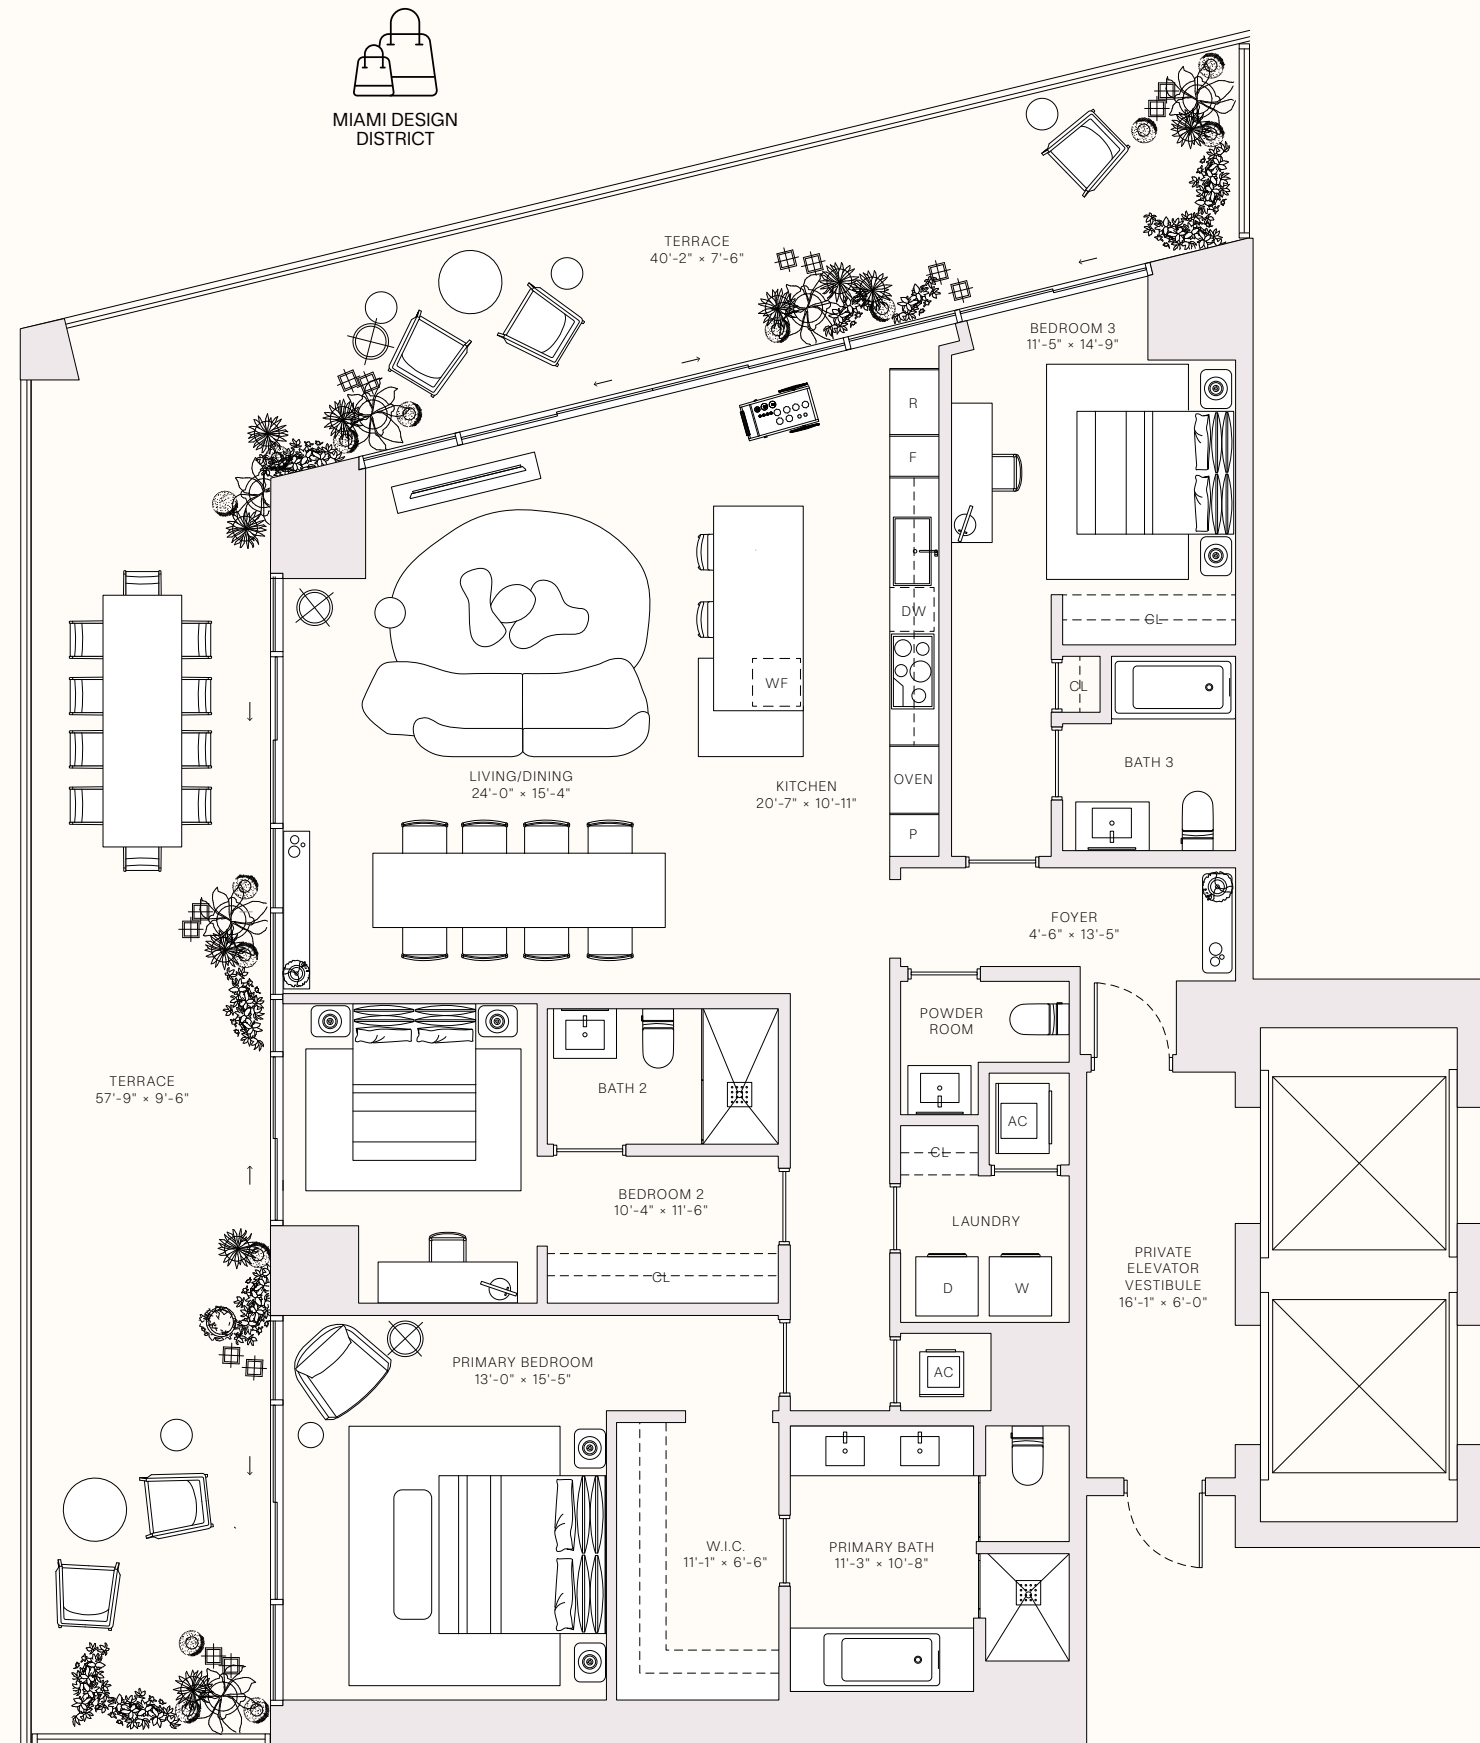

CITYSCAPE

WYNWOOD

JEAN-GEORGES
 MIAMI TROPIC
 ART · DESIGN · FRIENDS
 FOOD · CULTURE
 RESIDENCES

TASTE IS EVERYTHING

RESIDENCE 09

LEVELS 31-47

- 3 BEDROOMS
- 3 BATHROOMS
- POWDER ROOM
- PRIVATE TERRACE
- PRIVATE ELEVATOR

TOTAL
 2,990 SQ FT | 278 SQ M

INTERIOR
 2,097 SQ FT | 195 SQ M

OUTDOOR LIVING
 893 SQ FT | 83 SQ M

TERRACE LINEAR LENGTH
 97.92 FT | 29.85 M

JEAN-GEORGES
 MIAMI TROPIC
 ART · DESIGN · FRIENDS
 FOOD · CULTURE
 RESIDENCES