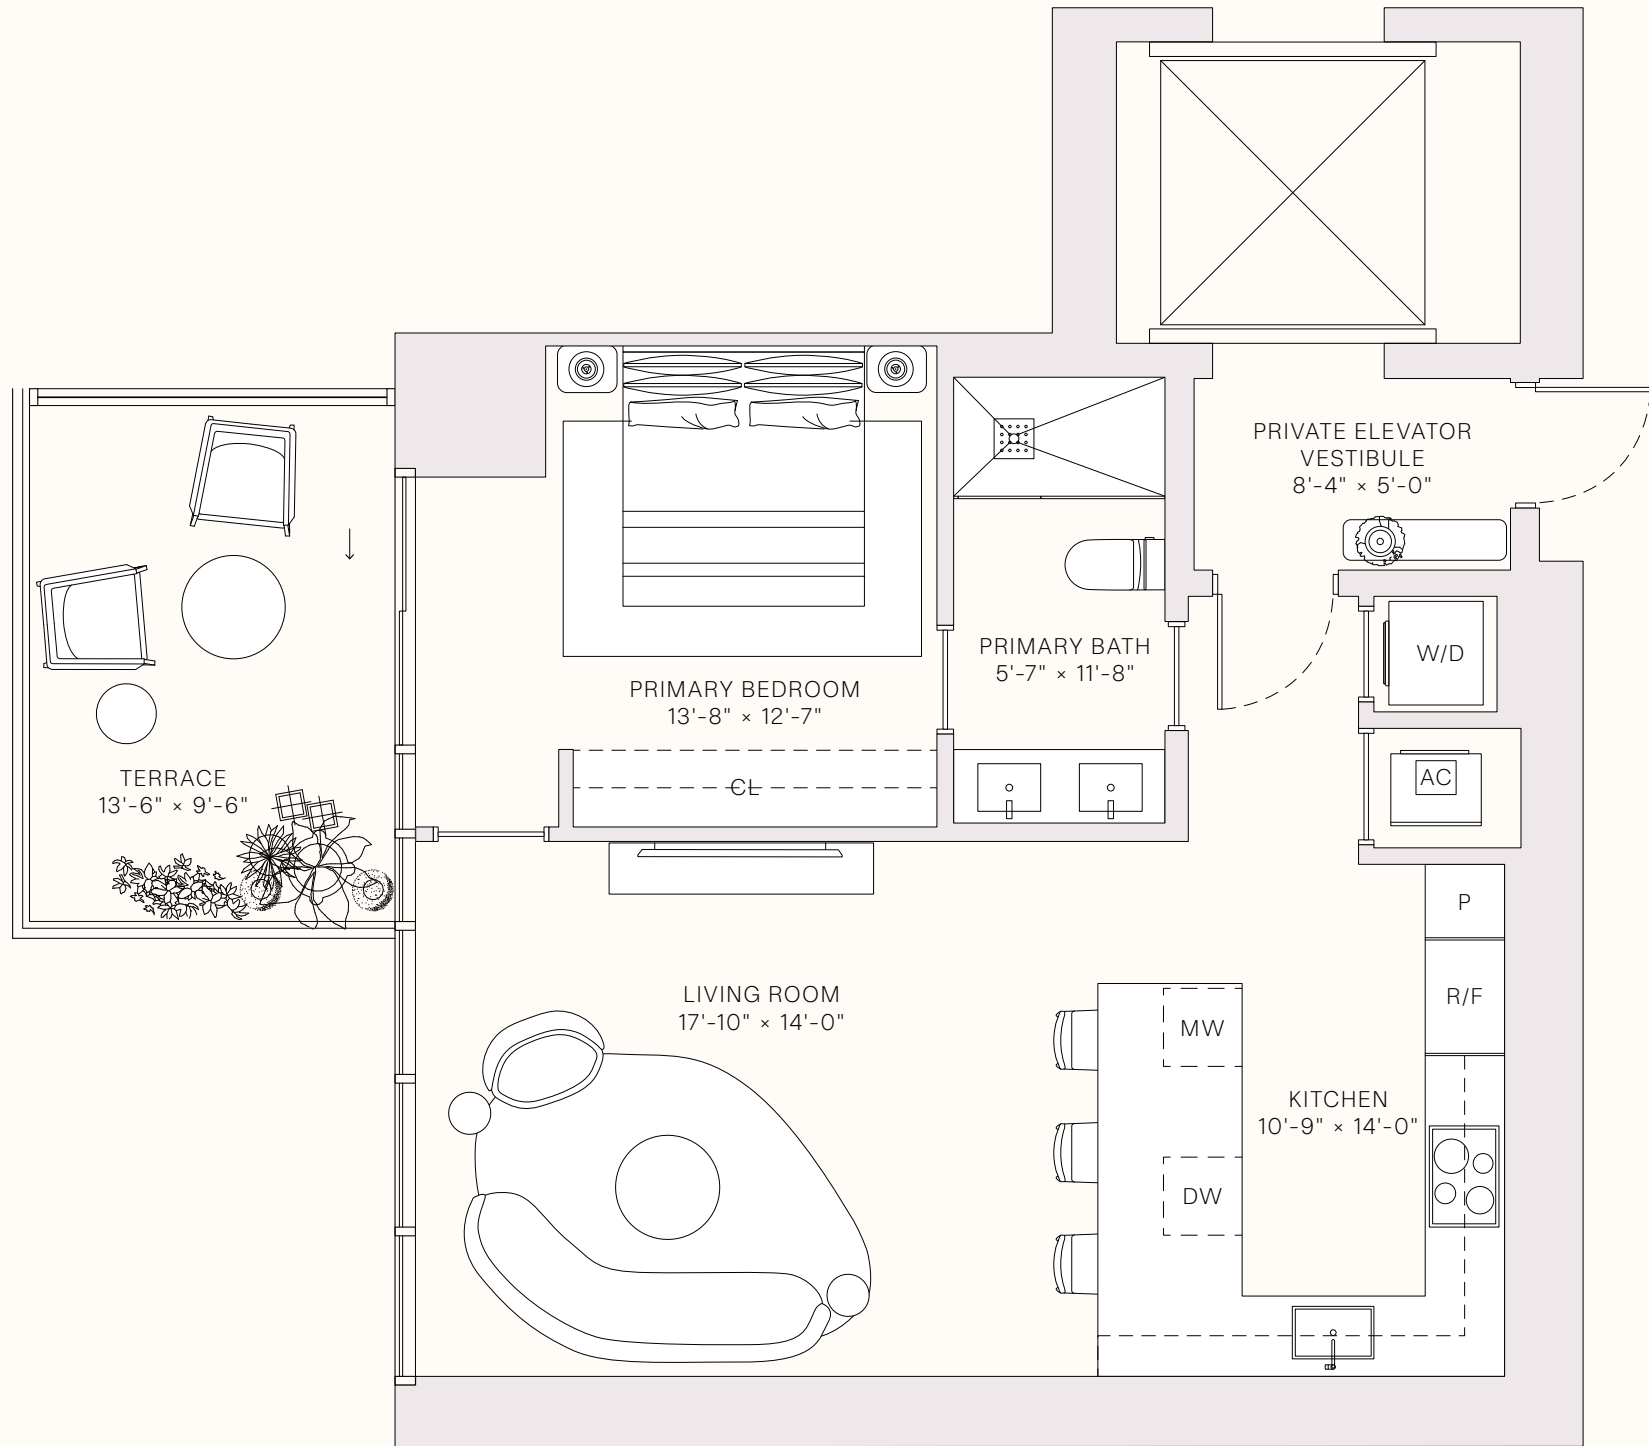

RESIDENCE 06A

LEVELS 10-30

- 1 BEDROOM
- 1 BATHROOM
- PRIVATE TERRACE
- PRIVATE ELEVATOR

TOTAL
 1,000 SQ FT | 93 SQ M

INTERIOR
 852 SQ FT | 79 SQ M

OUTDOOR LIVING
 148 SQ FT | 14 SQ M

TERRACE LINEAR LENGTH
 13.50 FT | 4.11 M