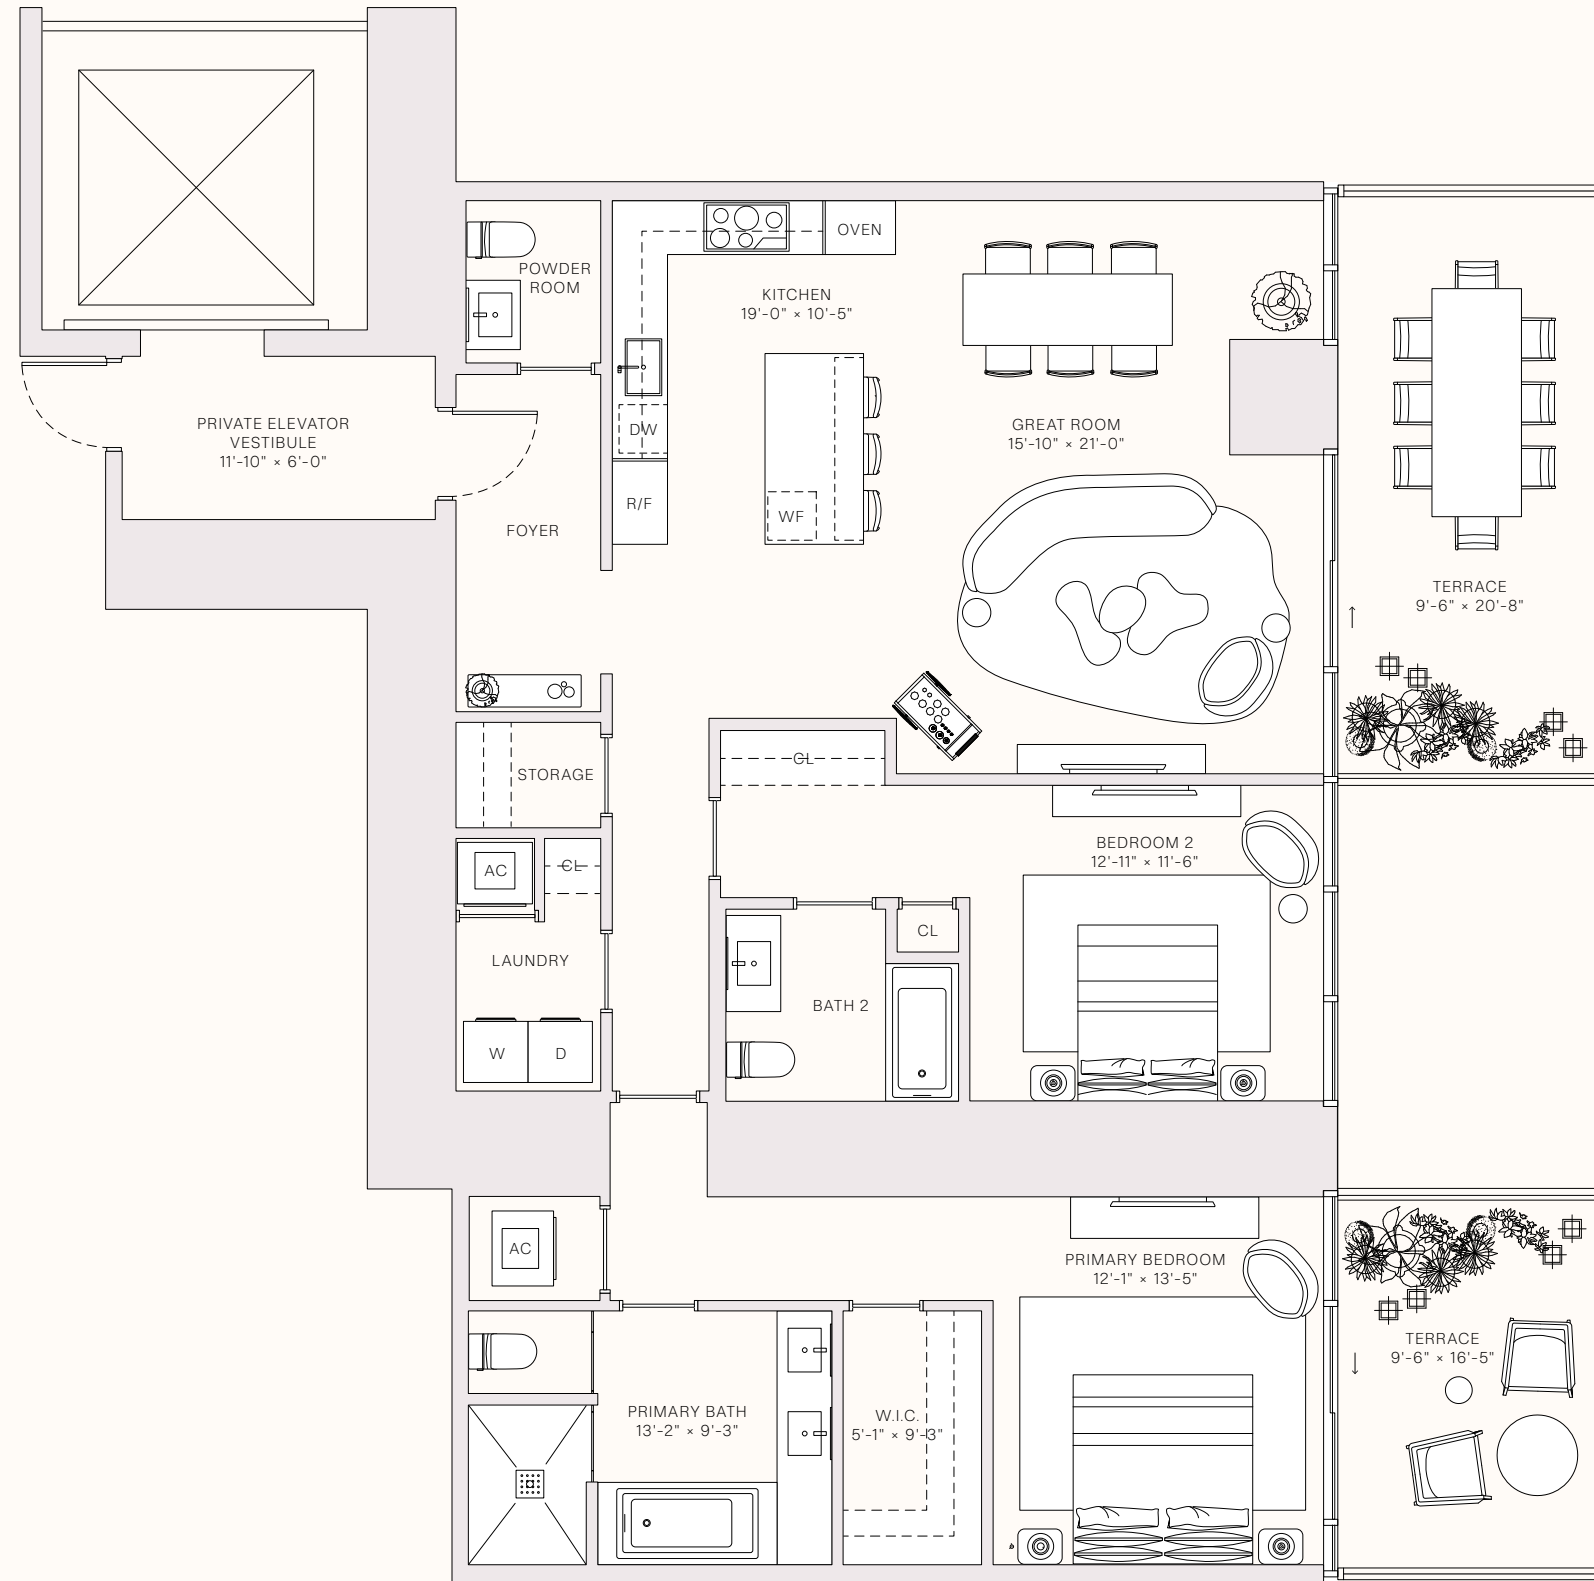

TERRACE LINEAR LENGTH
 28 FT | 8.53 M

OCEAN VIEWS

JEAN-GEORGES
MIAMI TROPIC
RESIDENCES

ART · DESIGN · FRIENDS
FOOD · CULTURE

TASTE IS EVERYTHING

RESIDENCE 03A

LEVELS 9-30

2 BEDROOMS
2 BATHROOMS
POWDER ROOM
PRIVATE TERRACE
PRIVATE ELEVATOR

TOTAL
2,085 SQ FT | 194 SQ M

INTERIOR
1,719 SQ FT | 160 SQ M

OUTDOOR LIVING
366 SQ FT | 34 SQ M

TERRACE LINEAR LENGTH
37.08 FT | 11.30 M

OCEAN VIEWS

JEAN-GEORGES
MIAMI TROPIC
RESIDENCES

ART · DESIGN · FRIENDS
FOOD · CULTURE