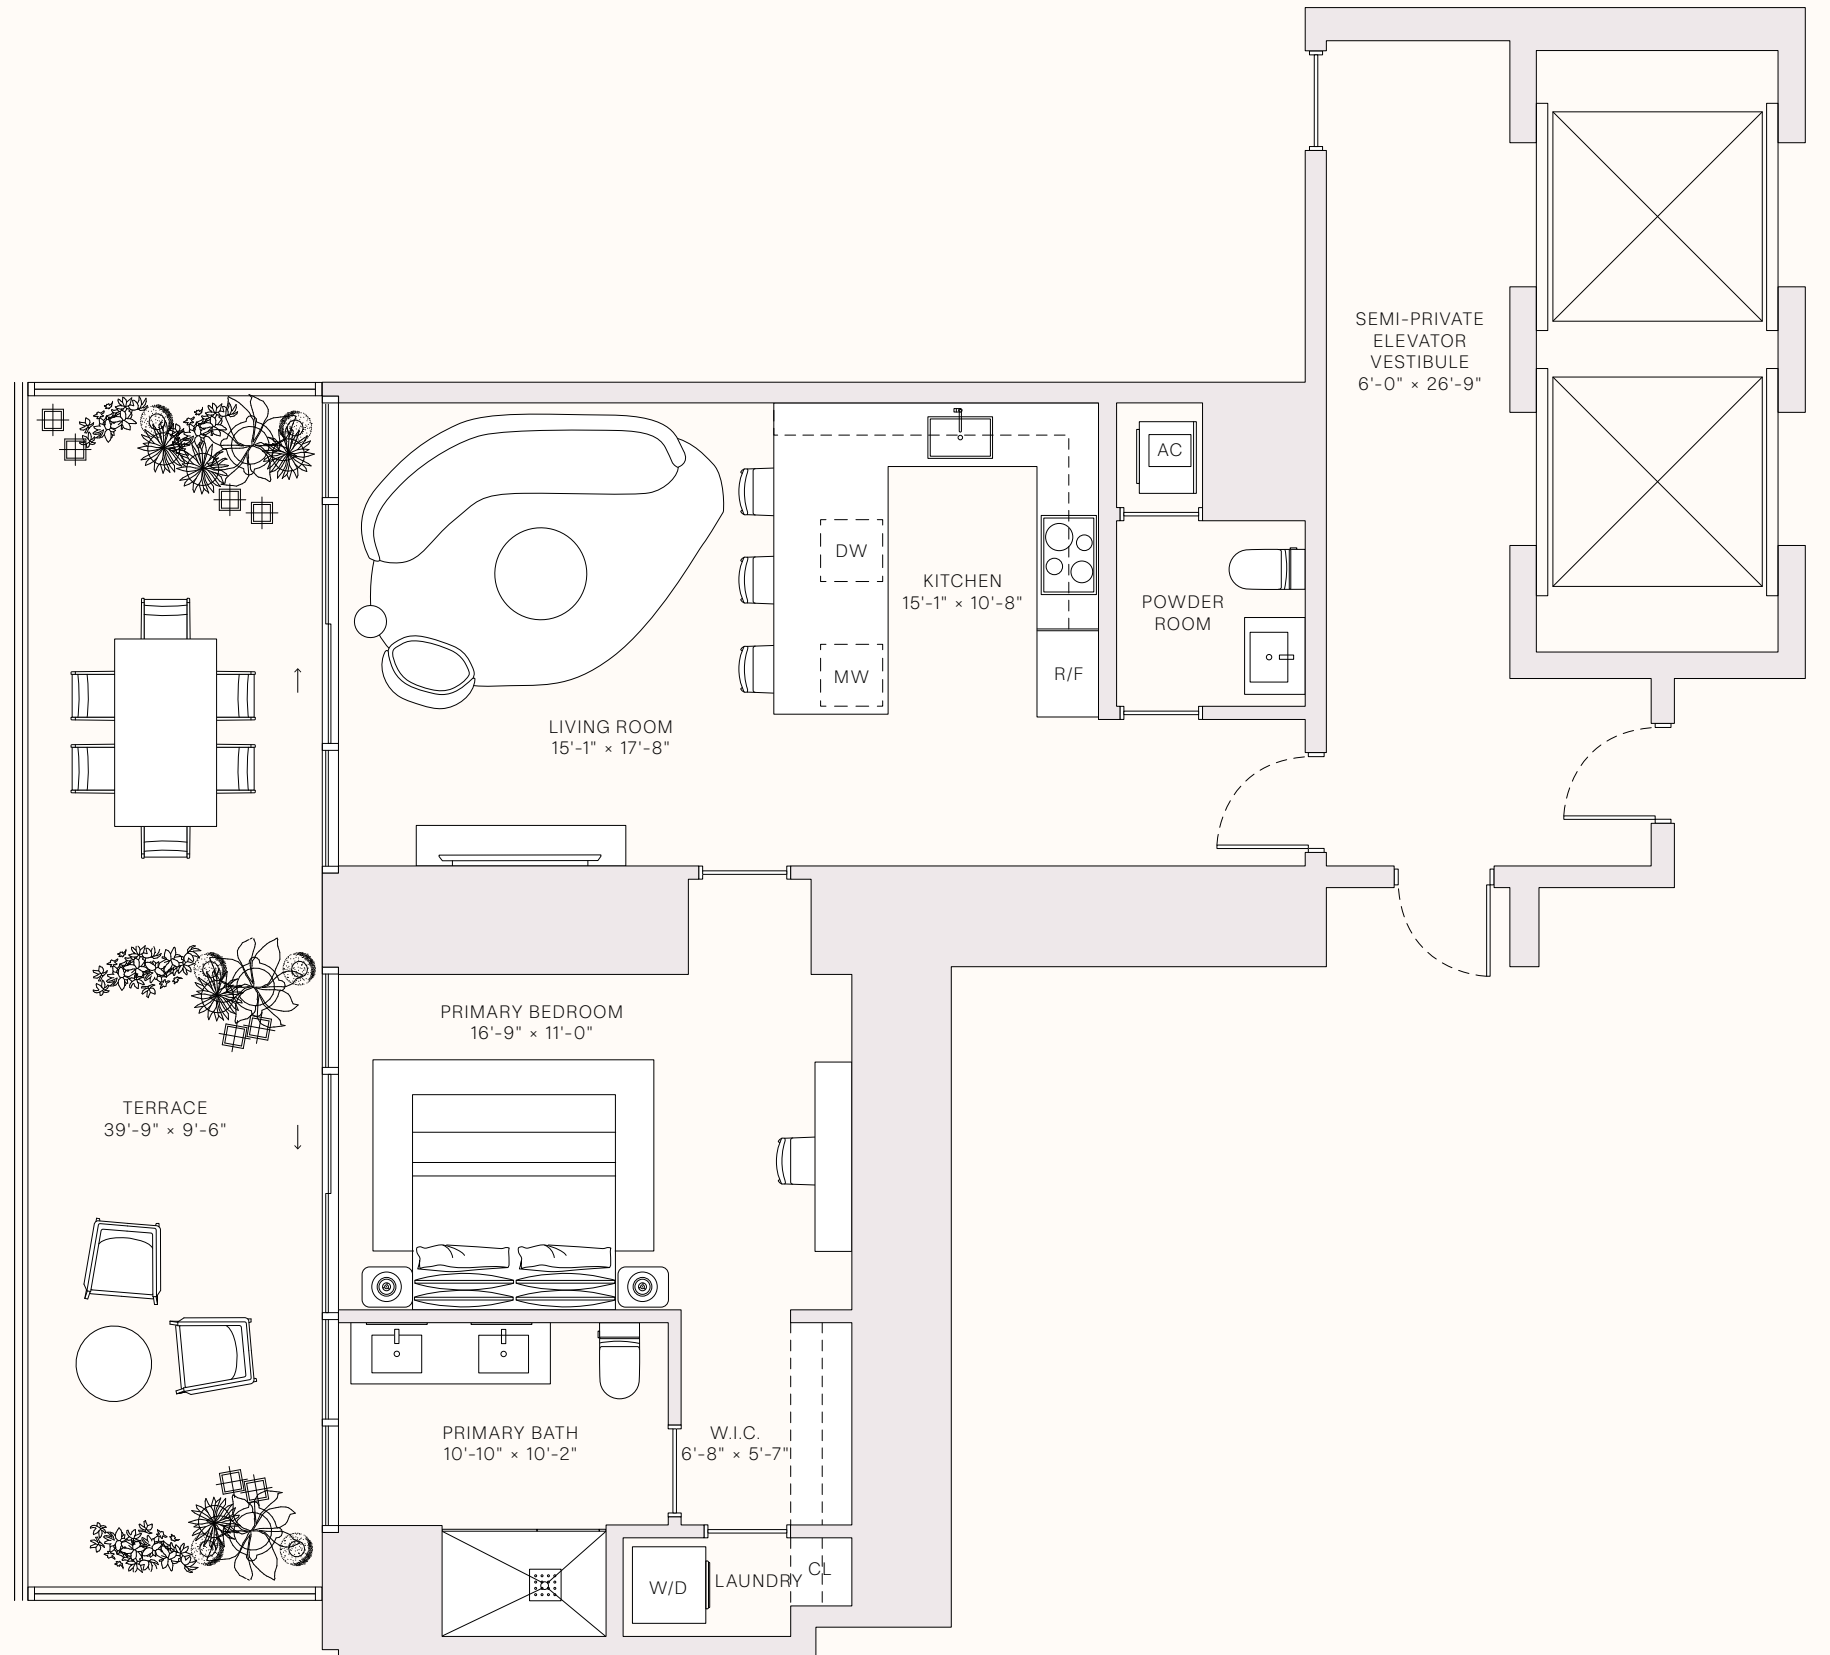

JEAN-GEORGES
 MIAMI TROPIC
 ART · DESIGN · FRIENDS
 FOOD · CULTURE
 RESIDENCES

TASTE IS EVERYTHING

RESIDENCE 08A

LEVELS 10-30

- 1 BEDROOM
- 1 BATHROOM
- POWDER ROOM
- PRIVATE TERRACE
- SEMI-PRIVATE ELEVATOR

TOTAL
 1,262 SQ FT | 118 SQ M

INTERIOR
 900 SQ FT | 84 SQ M

OUTDOOR LIVING
 362 SQ FT | 34 SQ M

TERRACE LINEAR LENGTH
 39.75 FT | 12.12 M

JEAN-GEORGES
 MIAMI TROPIC
 ART · DESIGN · FRIENDS
 FOOD · CULTURE
 RESIDENCES