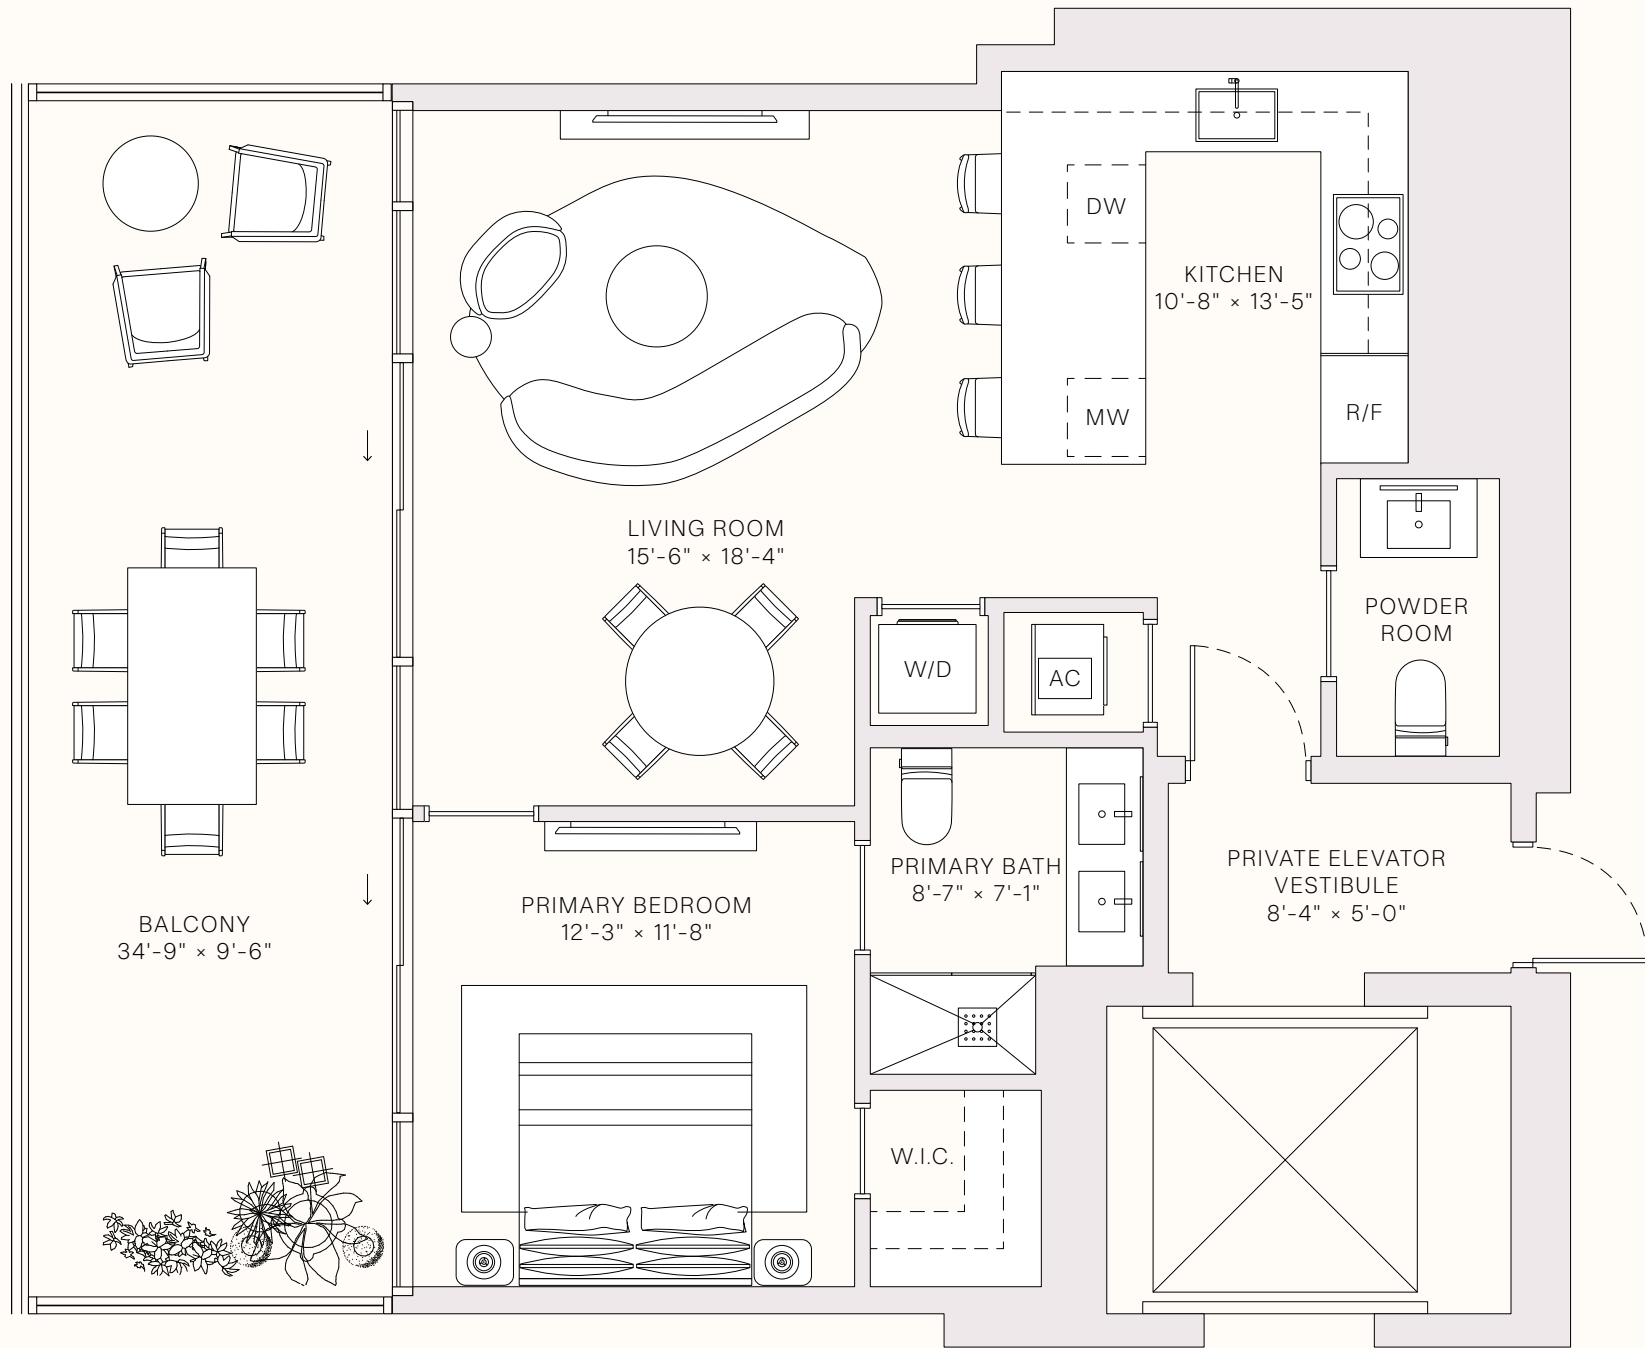

LEVELS 10-30

- 1 BEDROOM
- 1 BATHROOM
- POWDER ROOM
- PRIVATE TERRACE
- PRIVATE ELEVATOR

TOTAL
 1,301 SQ FT | 121 SQ M

INTERIOR
 951 SQ FT | 88 SQ M

OUTDOOR LIVING
 350 SQ FT | 33 SQ M

TERRACE LINEAR LENGTH
 34.75 FT | 10.59 M

JEAN-GEORGES
 MIAMI TROPIC
 ART · DESIGN · FRIENDS
 FOOD · CULTURE
 RESIDENCES

TASTE IS EVERYTHING

RESIDENCE 08A

LEVELS 10-30

- 1 BEDROOM
- 1 BATHROOM
- POWDER ROOM
- PRIVATE TERRACE
- SEMI-PRIVATE ELEVATOR