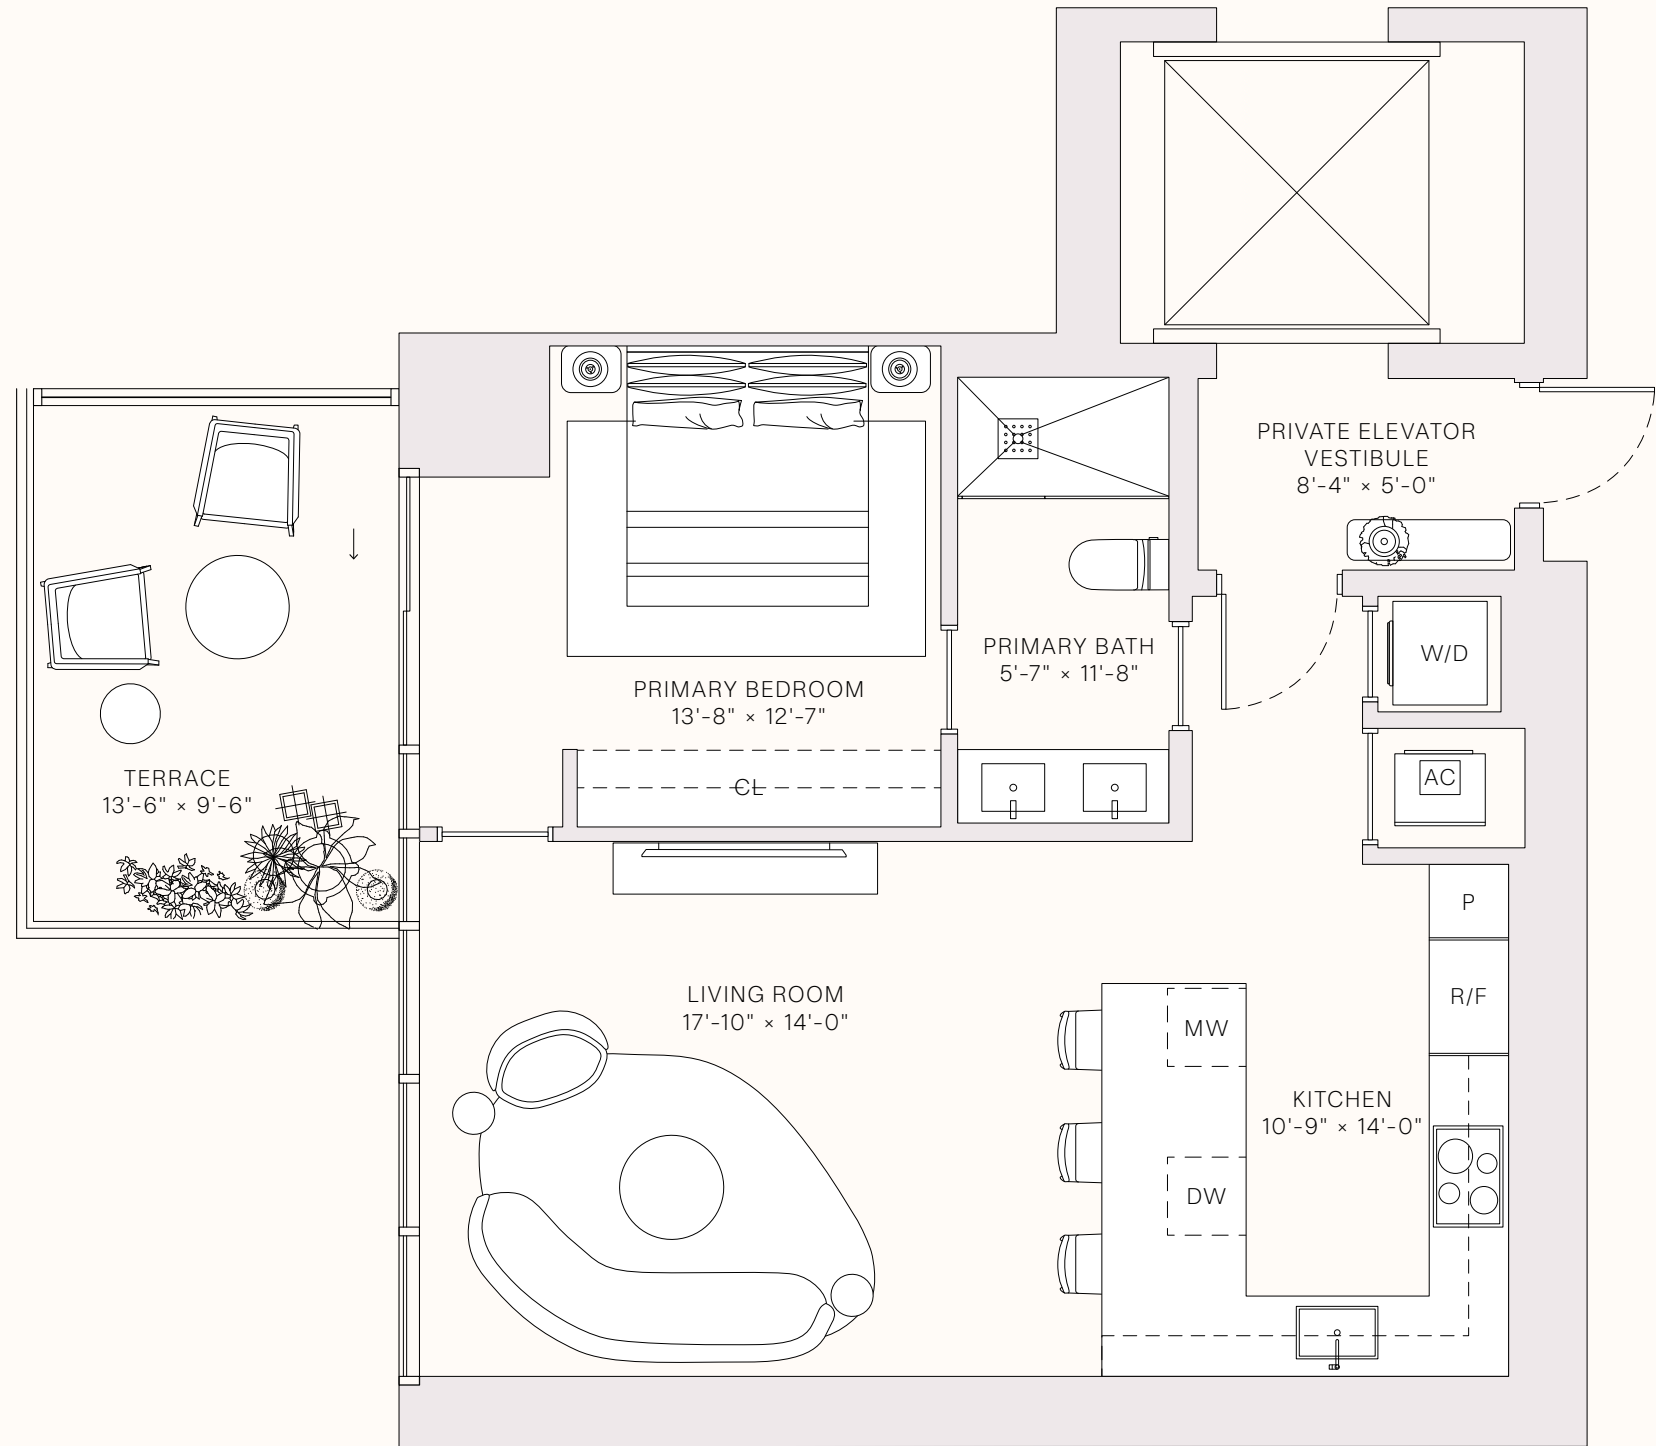

JEAN-GEORGES
 MIAMI TROPIC
 ART · DESIGN · FRIENDS
 FOOD · CULTURE
 RESIDENCES

TASTE IS EVERYTHING

RESIDENCE 06

LEVELS 31-47

- 1 BEDROOM
- 1 BATHROOM
- PRIVATE TERRACE
- PRIVATE ELEVATOR

TOTAL
 1,001 SQ FT | 93 SQ M

INTERIOR
 852 SQ FT | 79 SQ M

OUTDOOR LIVING
 149 SQ FT | 14 SQ M

TERRACE LINEAR LENGTH
 13.5 FT | 4.11 M

JEAN-GEORGES
 MIAMI TROPIC
 ART · DESIGN · FRIENDS
 FOOD · CULTURE
 RESIDENCES

TASTE IS EVERYTHING