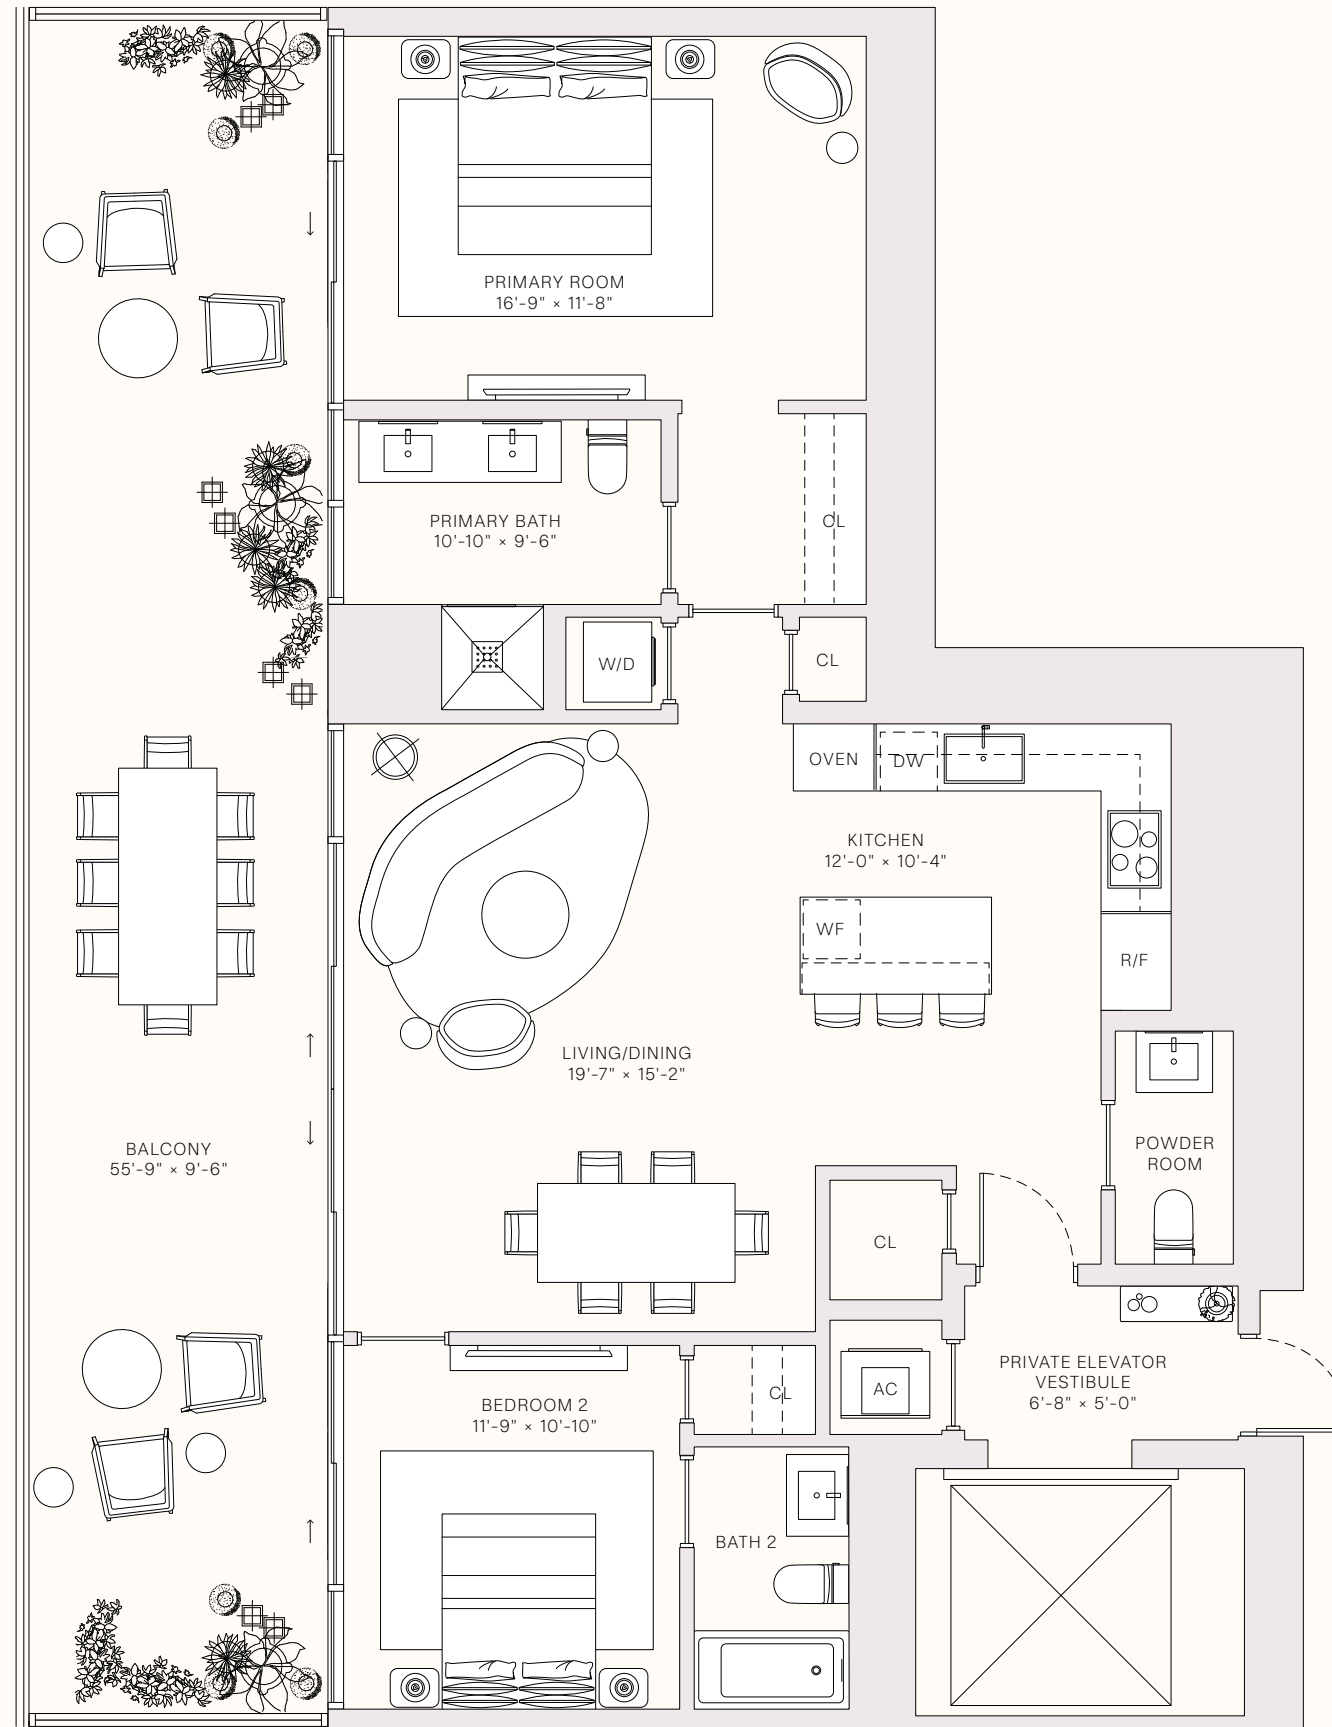

TERRACE LINEAR LENGTH
90.42 FT | 27.56 M

JEAN-GEORGES
 MIAMI TROPIC
 ART · DESIGN · FRIENDS
 FOOD · CULTURE
 RESIDENCES

TASTE IS EVERYTHING

RESIDENCE 08

LEVELS 31-47

- 2 BEDROOMS
- 2 BATHROOMS
- POWDER ROOM
- PRIVATE TERRACE
- PRIVATE ELEVATOR

TOTAL
 1,857 SQ FT | 172 SQ M

INTERIOR
 1,307 SQ FT | 121 SQ M

OUTDOOR LIVING
 550 SQ FT | 51 SQ M

TERRACE LINEAR LENGTH
 55.75 FT | 16.99 M

JEAN-GEORGES
 MIAMI TROPIC
 ART · DESIGN · FRIENDS
 FOOD · CULTURE
 RESIDENCES