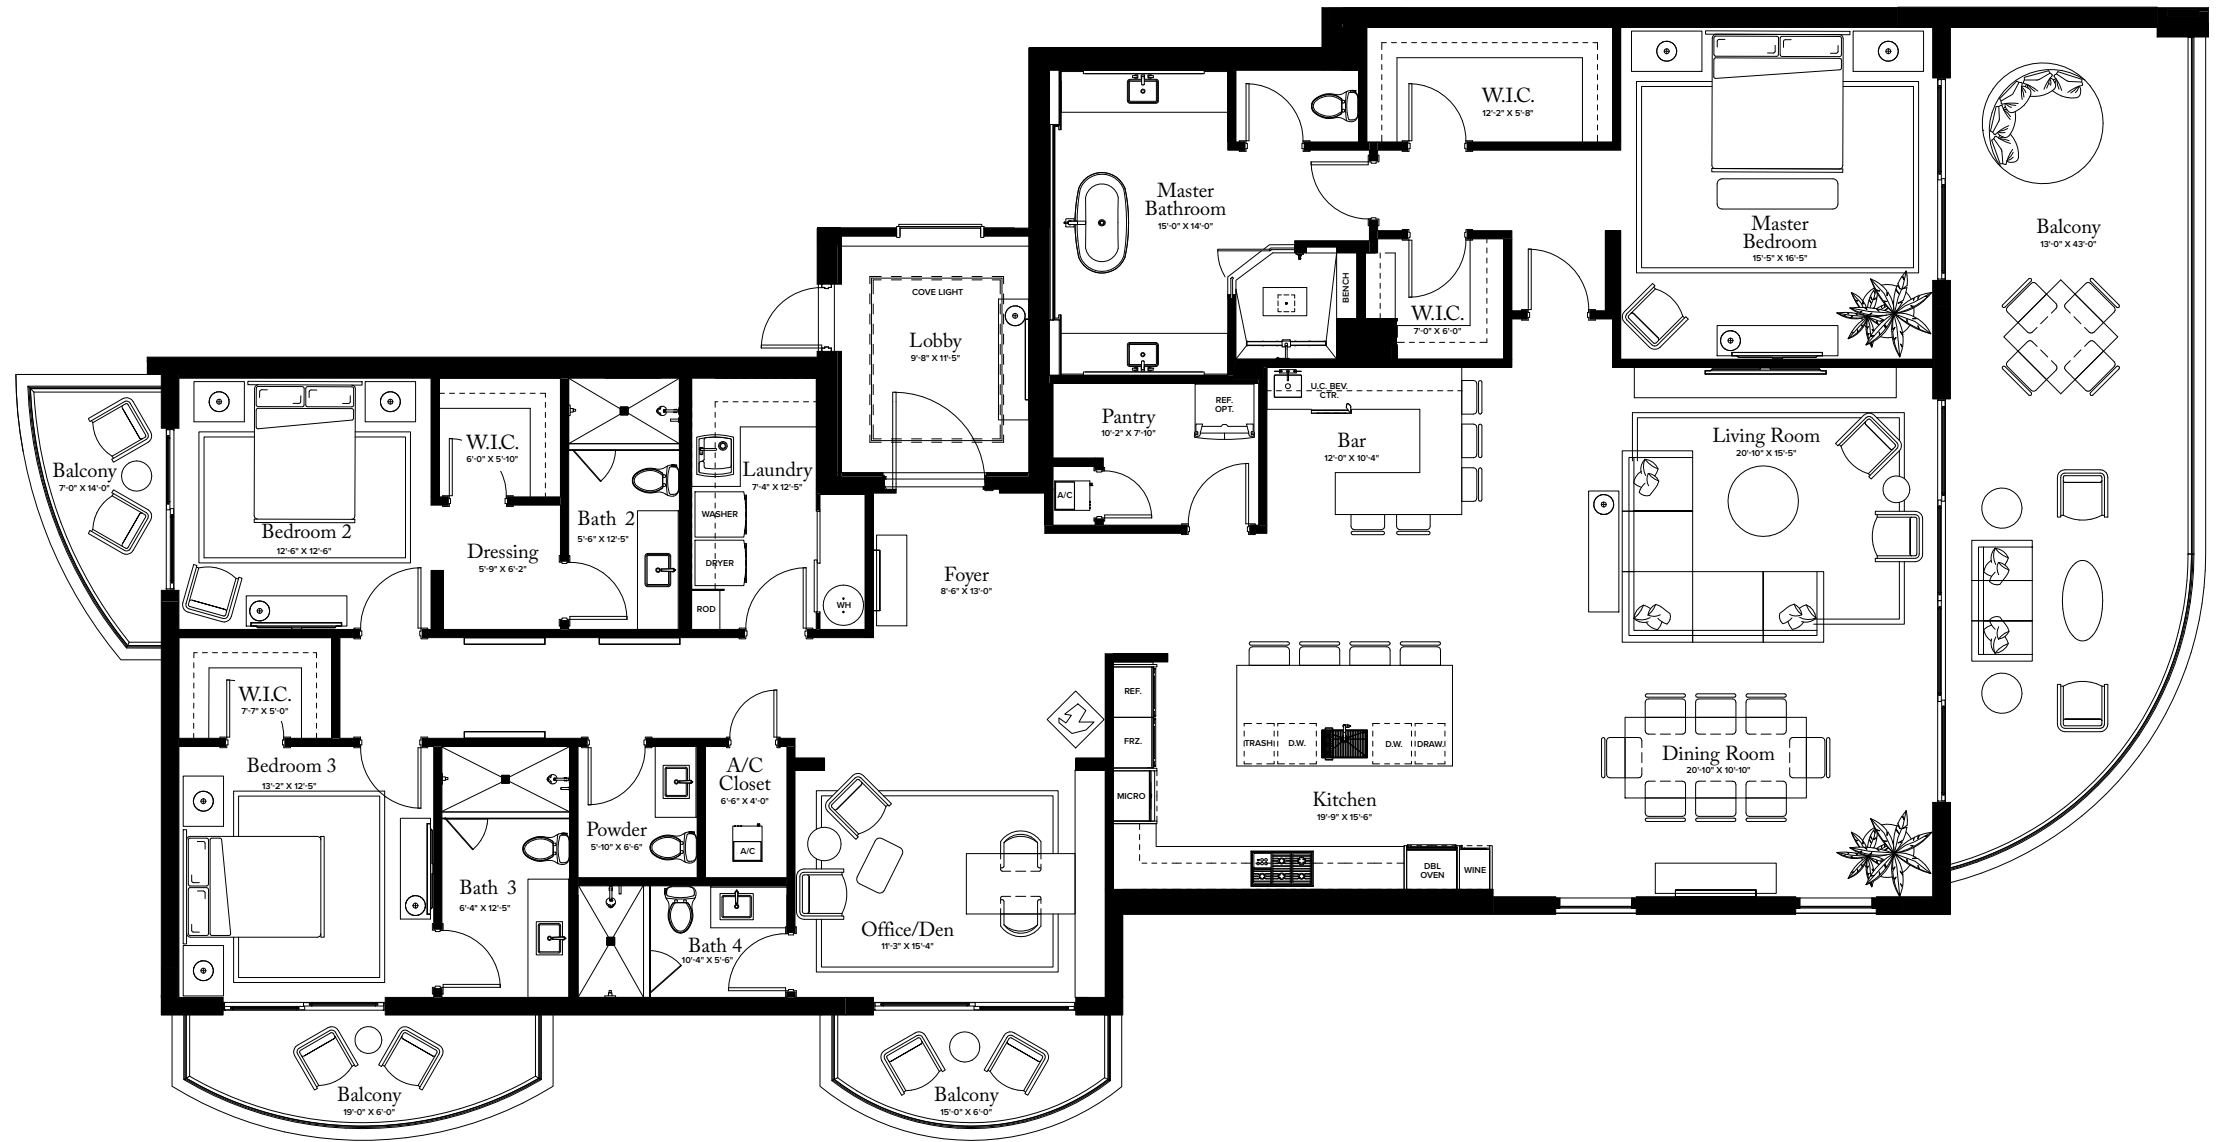

THE RITZ-CARLTON RESIDENCES

PALM BEACH GARDENS