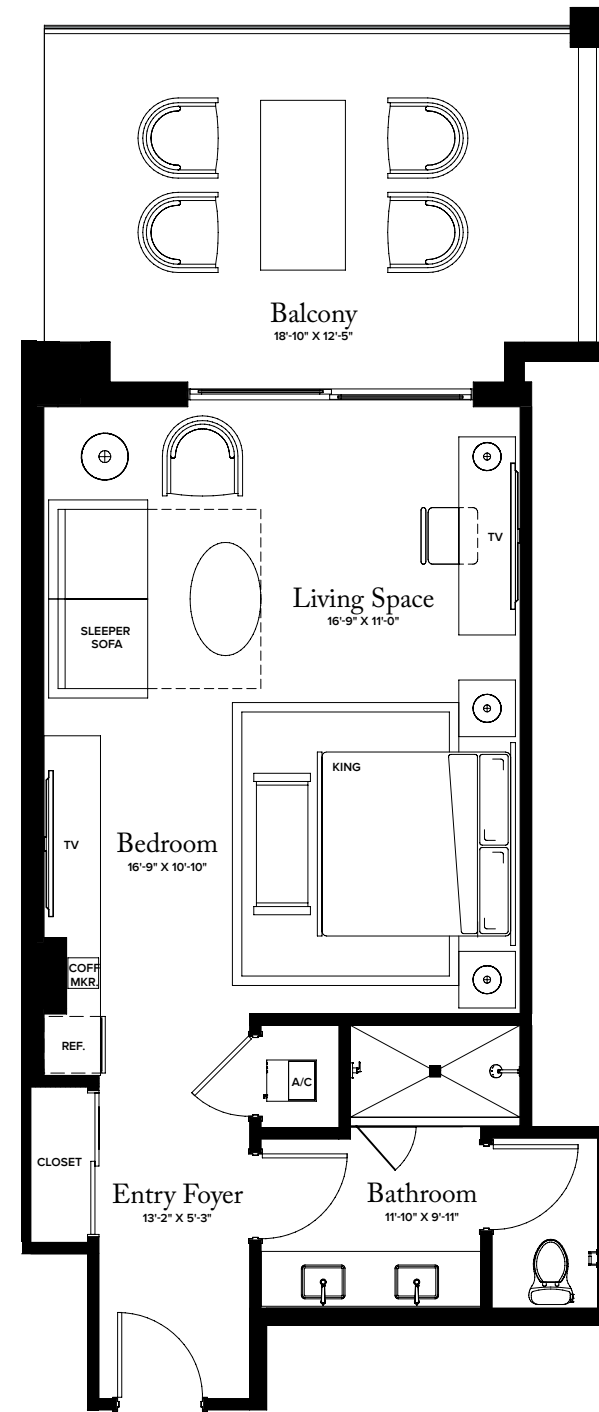

**THE RITZ-CARLTON
RESIDENCES**

PALM BEACH GARDENS

THE ESTATE COLLECTION

GUEST SUITE 03

LOBBY LEVEL

INTERIOR:	553 SQ FT
EXTERIOR:	242 SQ FT
TOTAL:	795 SQ FT

Intracoastal Waterway