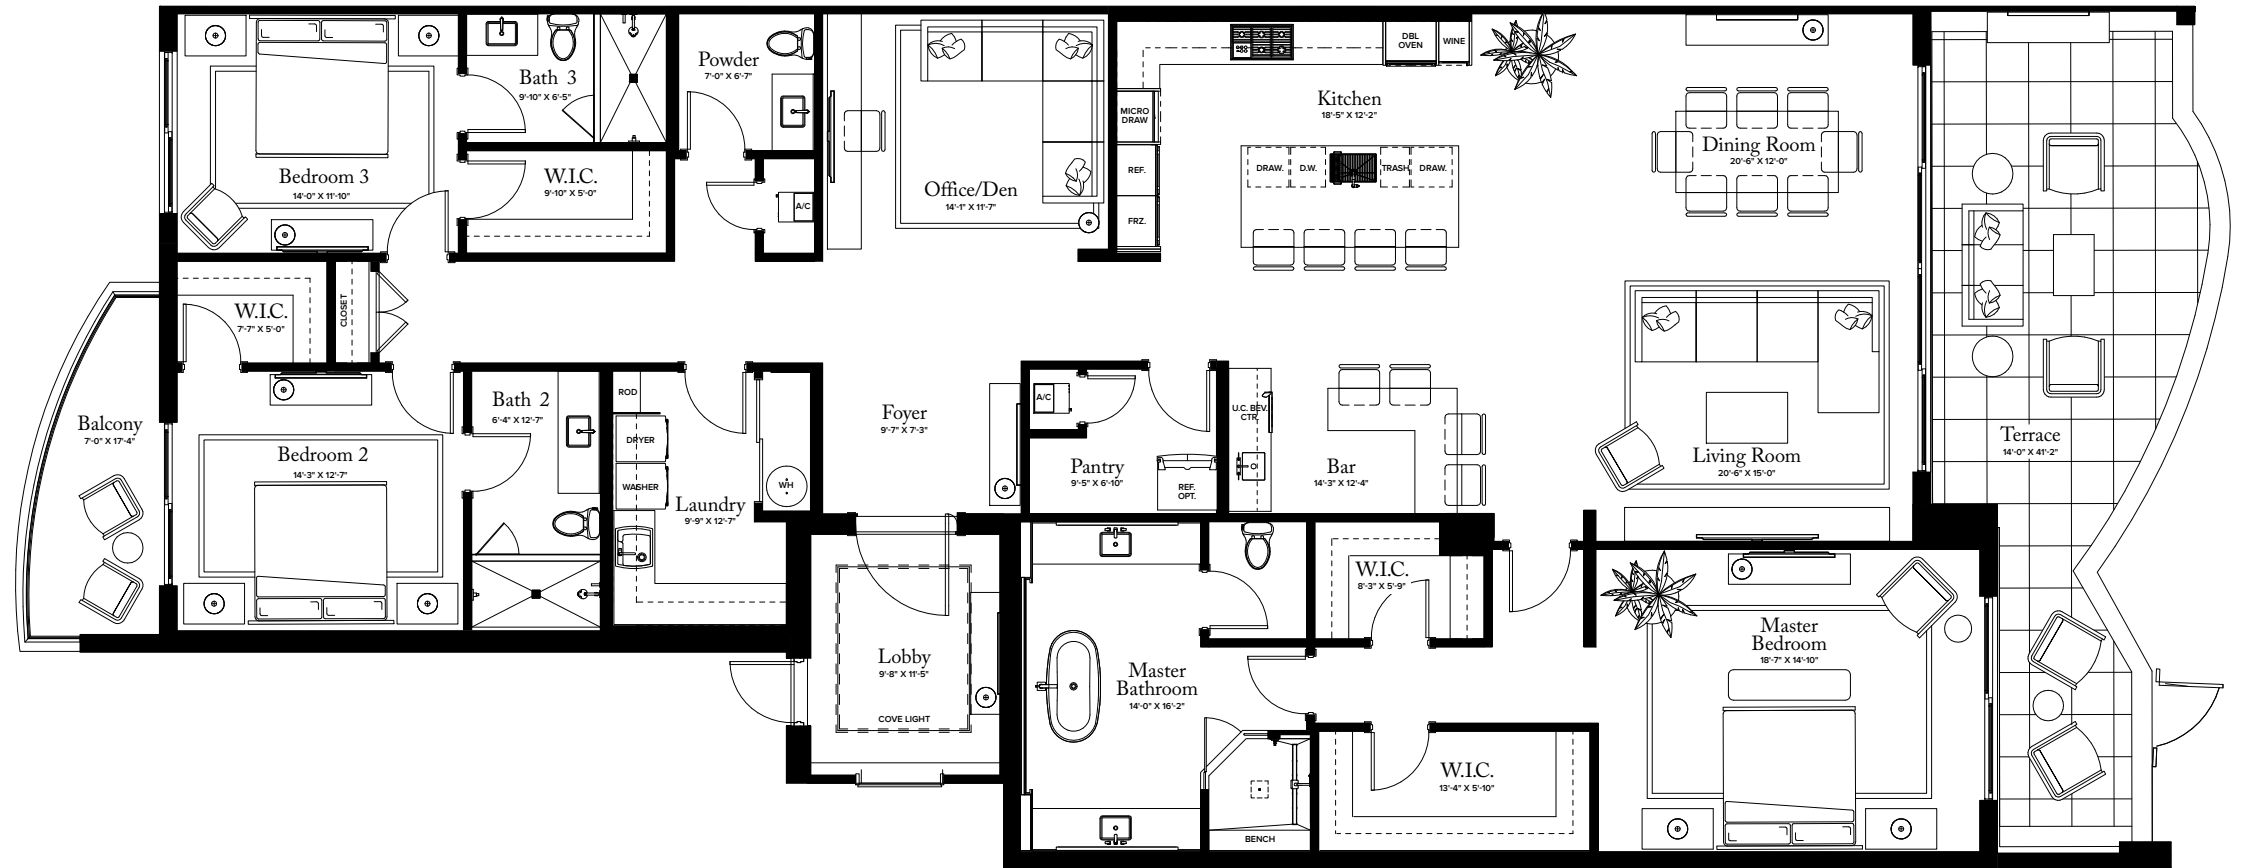

FLOOR 1

PLAN G TERRACE

3 BEDROOMS / 3.5 BATHROOMS
OFFICE/DEN

INTERIOR: 3,340 SQ FT
EXTERIOR: 907 SQ FT

TOTAL: 4,247 SQ FT

THE RITZ-CARLTON RESIDENCES

PALM BEACH GARDENS

RESIDENCE 15