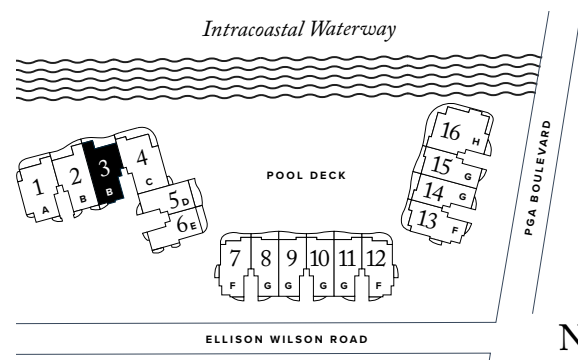

PLAN B

4 BEDROOMS / 4.5 BATHROOMS
OFFICE/DEN

INTERIOR: 4,315 SQ FT

EXTERIOR: 697 SQ FT

TOTAL: 5,012 SQ FT