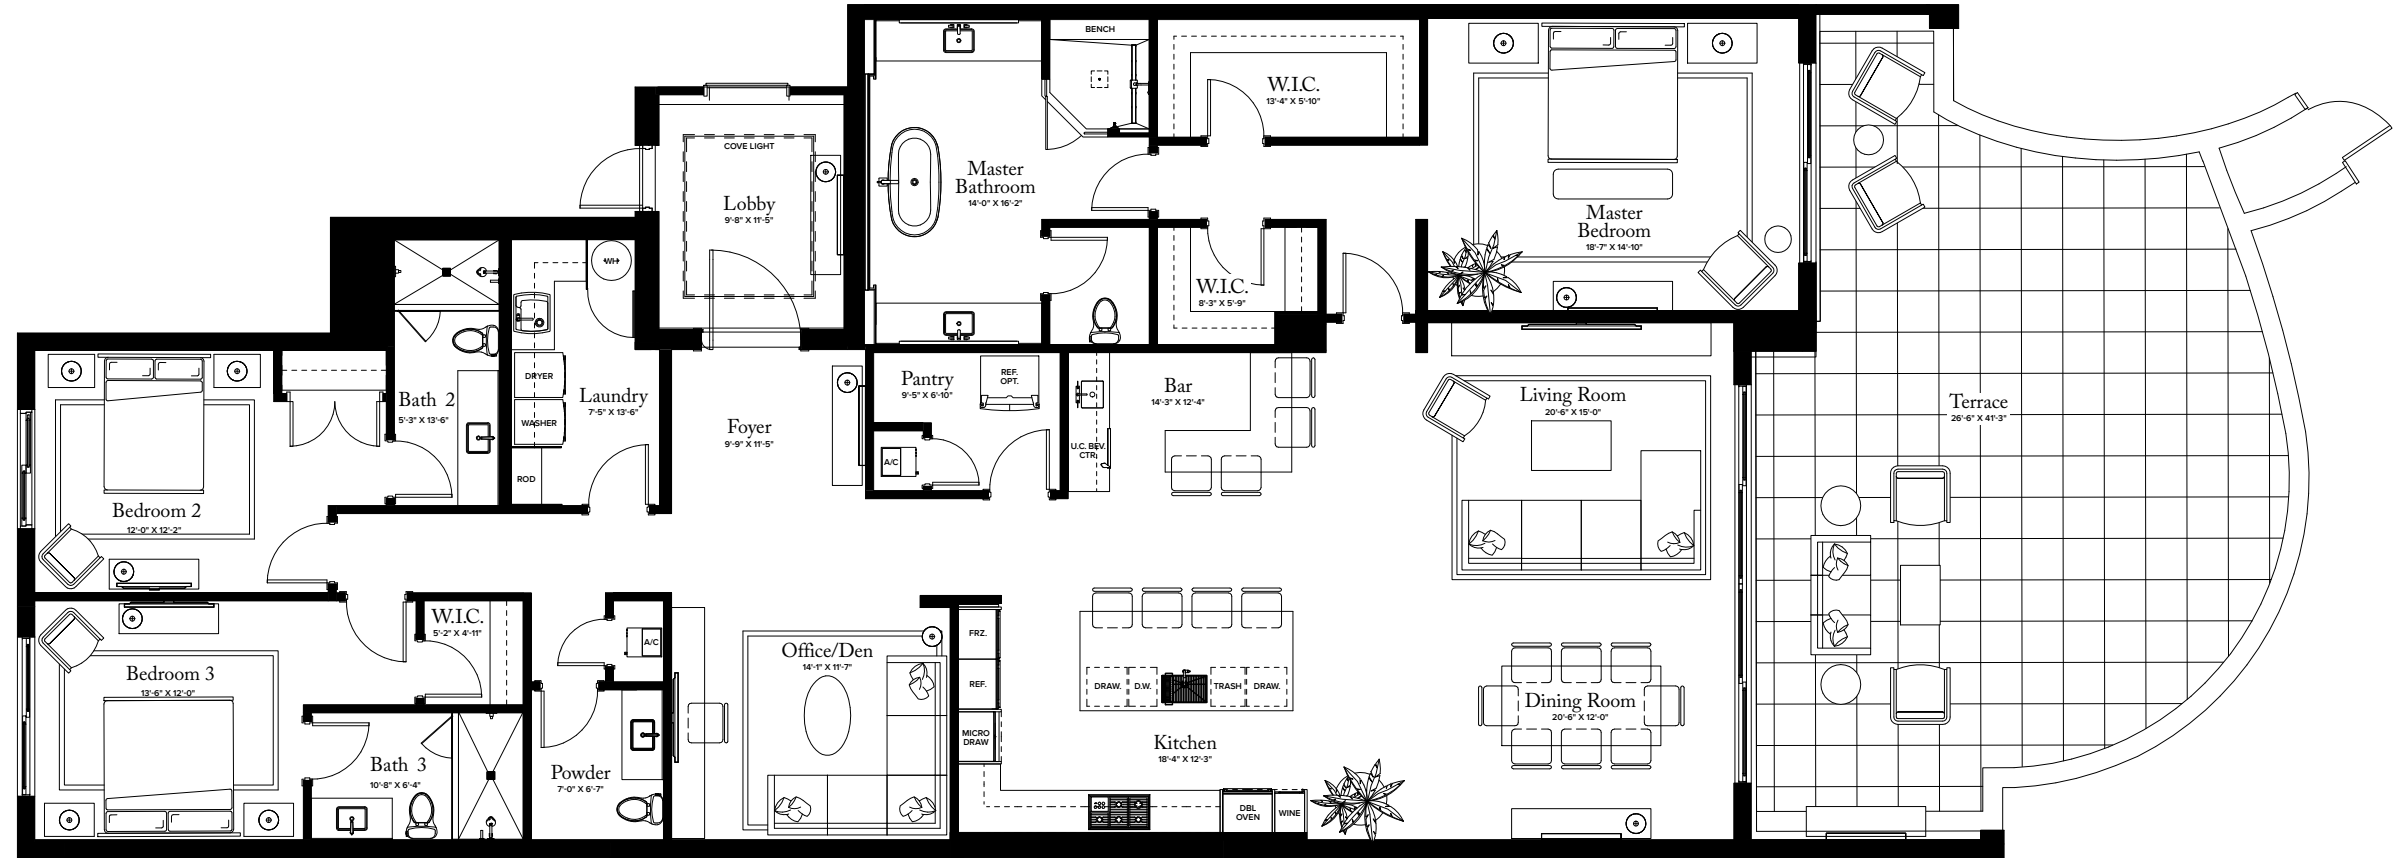

INTERIOR: 3,250 SQ FT
EXTERIOR: 937 SQ FT

TOTAL: 4,187 SQ FT

**THE RITZ-CARLTON
RESIDENCES**

PALM BEACH GARDENS

THE ESTATE COLLECTION
RESIDENCE 10

FLOOR 1

PLAN G TERRACE

3 BEDROOMS / 3.5 BATHROOMS
OFFICE/DEN