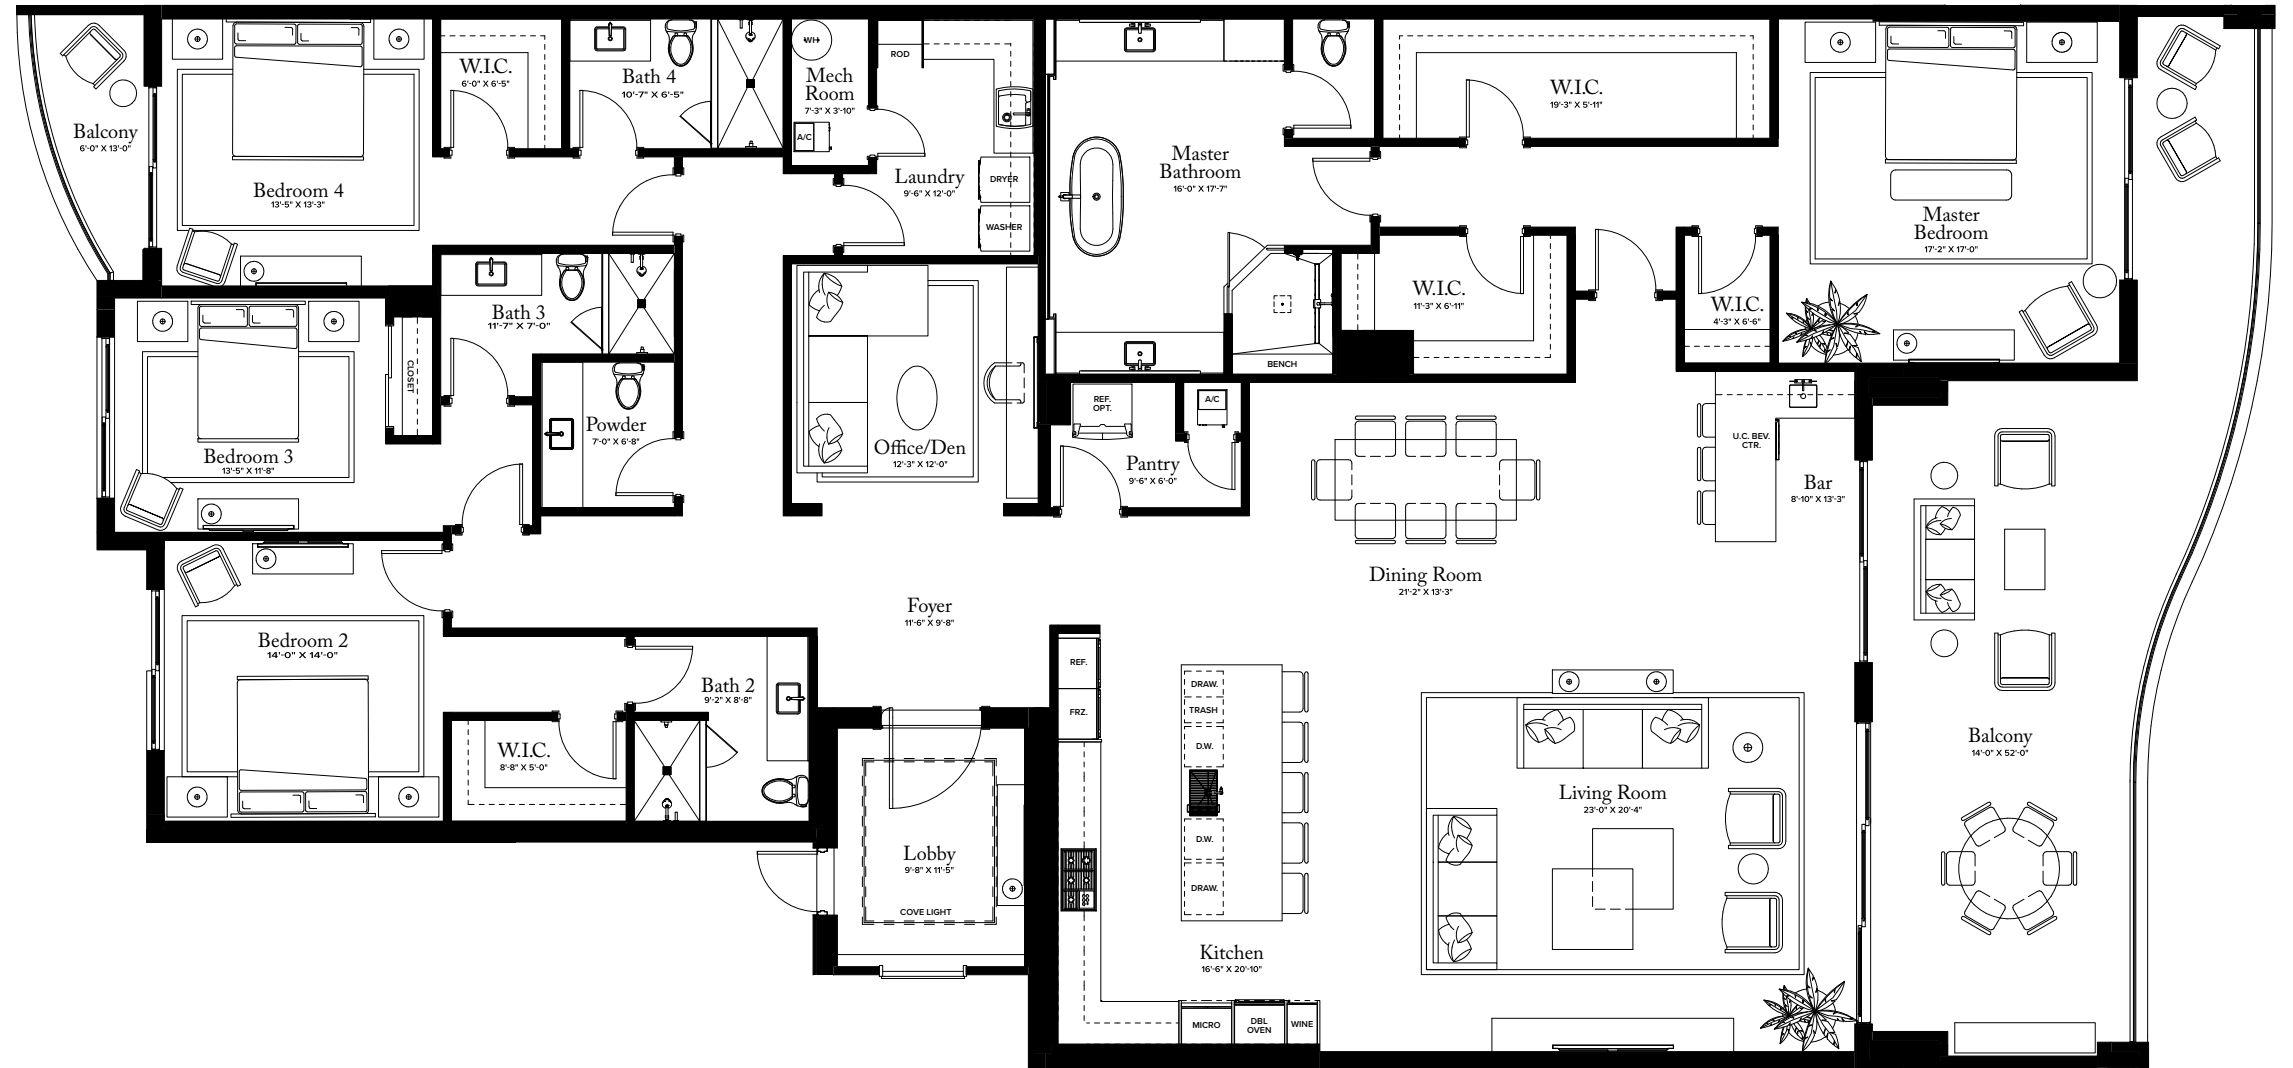

EXTERIOR: 740 SQ FT

TOTAL: 5,315 SQ FT

THE RITZ-CARLTON RESIDENCES

PALM BEACH GARDENS

THE ESTATE COLLECTION

RESIDENCE 03

FLOORS 2-6

PLAN B