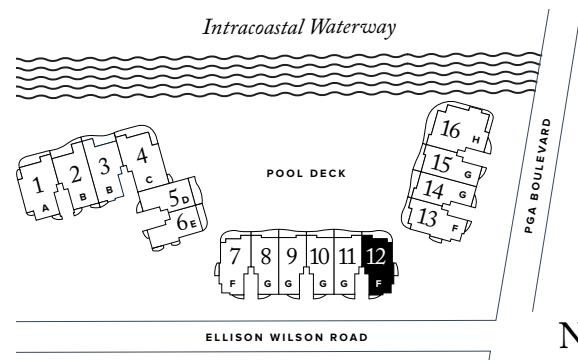

PLAN F TERRACE

3-4 BEDROOMS / 4.5 BATHROOMS
OFFICE/DEN

INTERIOR: 3,580 SQ FT
EXTERIOR: 754 SQ FT

TOTAL: 4,334 SQ FT