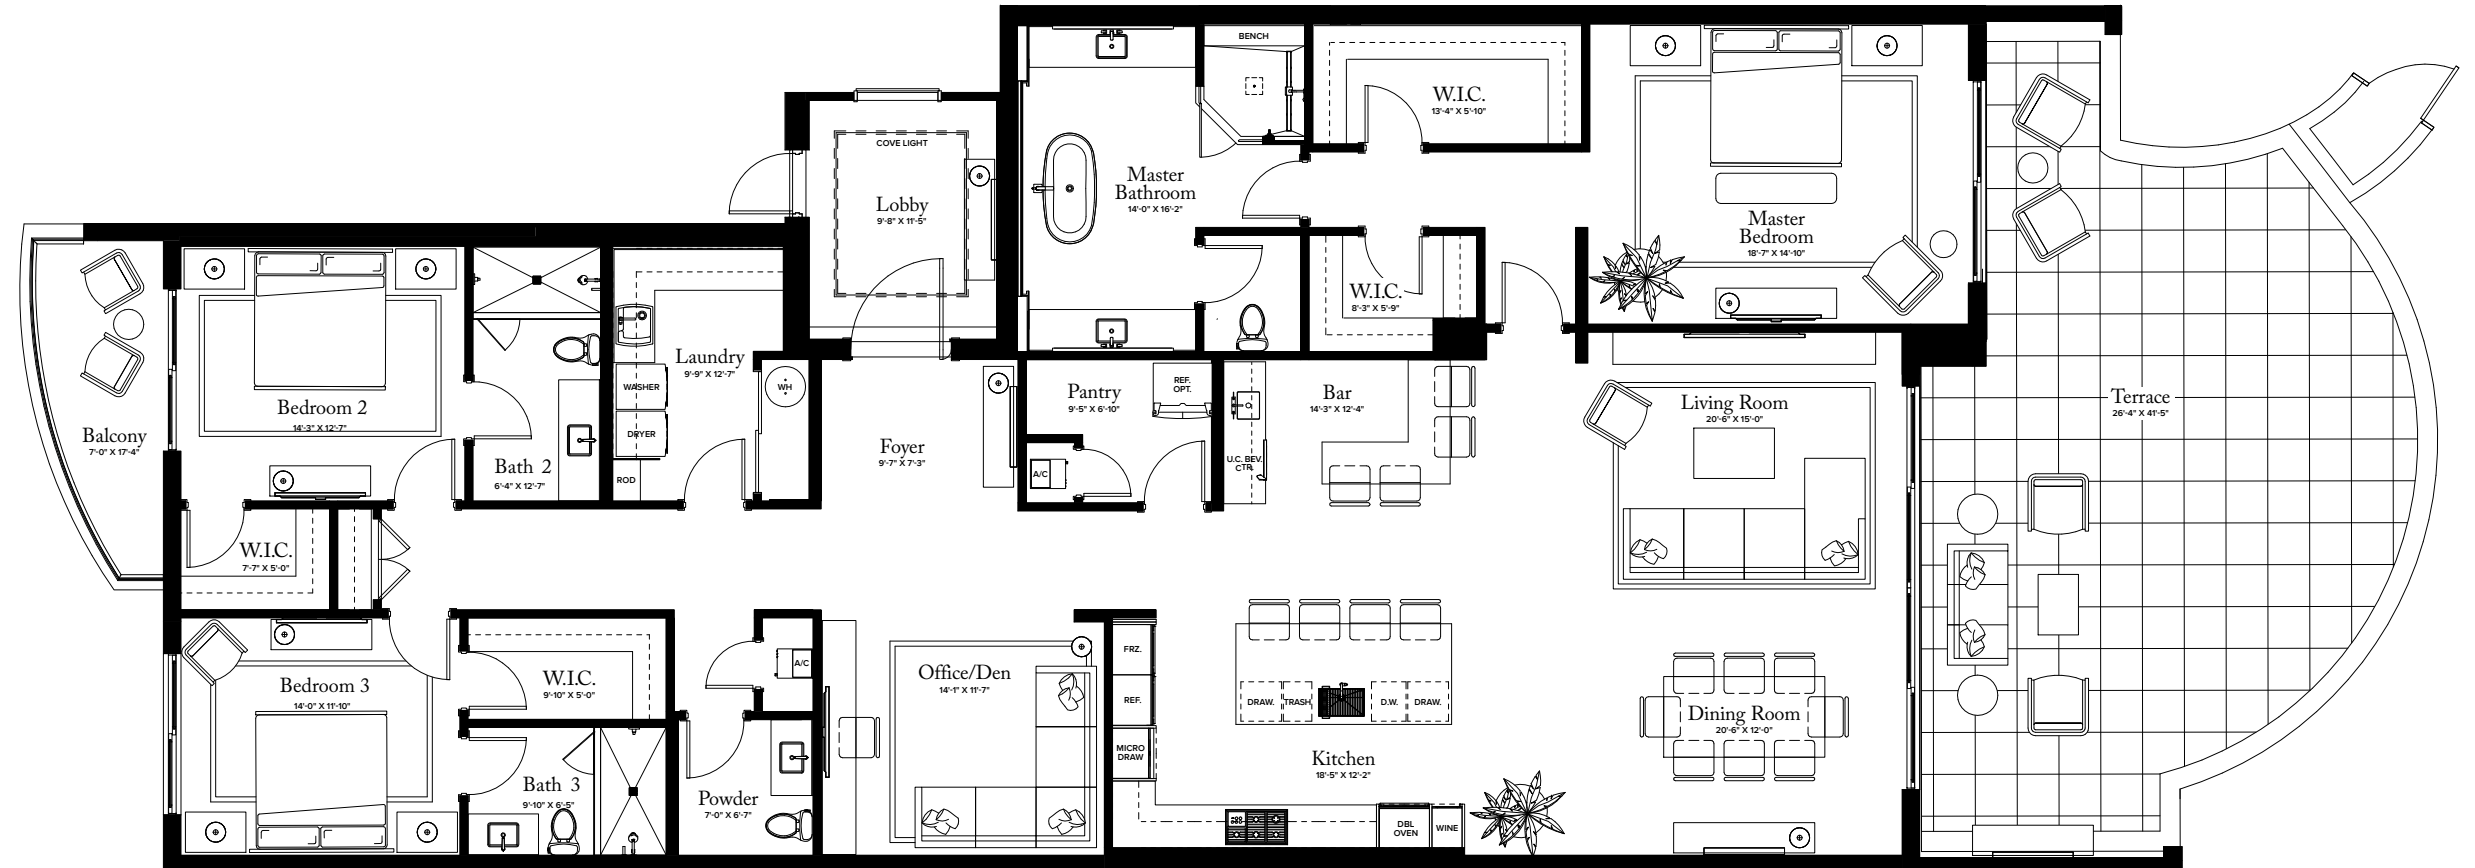

PLAN F TERRACE

3-4 BEDROOMS / 4.5 BATHROOMS
OFFICE/DEN

INTERIOR: 3,680 SQ FT
EXTERIOR: 1,181 SQ FT

TOTAL: 4,861 SQ FT

**THE RITZ-CARLTON
RESIDENCES**

PALM BEACH GARDENS

THE ESTATE COLLECTION

RESIDENCE 14