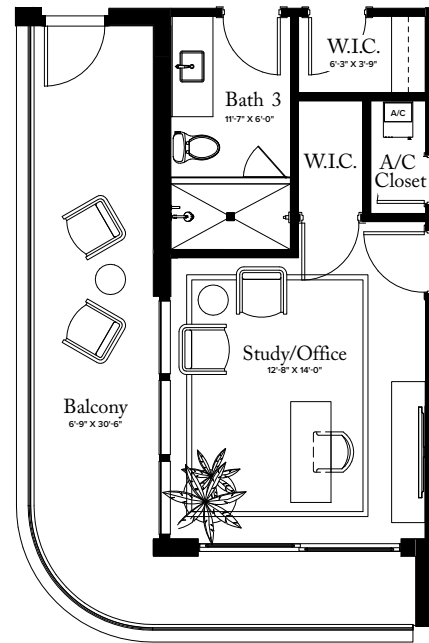

FLOOR 1

PLAN G TERRACE

3 BEDROOMS / 3.5 BATHROOMS
OFFICE/DEN

INTERIOR: 3,340 SQ FT
EXTERIOR: 539 SQ FT

TOTAL: 3,879 SQ FT

THE RITZ-CARLTON RESIDENCES

PALM BEACH GARDENS

OPTIONAL