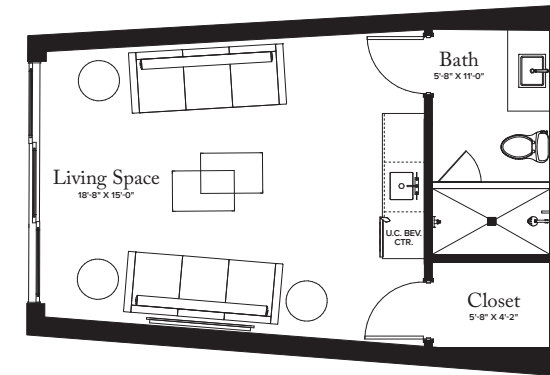

CABANA 02, 04

INTERIOR: 383 SQ FT