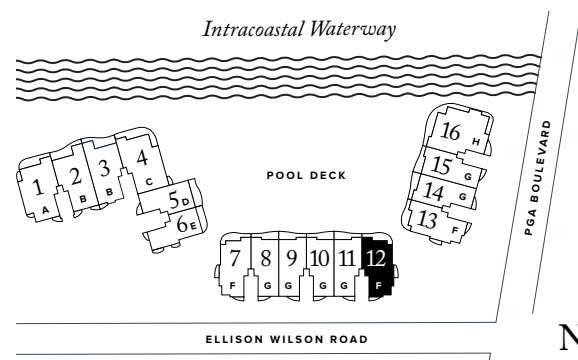

PLAN F

3-4 BEDROOMS / 4.5 BATHROOM
SOFFICE/DEN

INTERIOR: 3,680 SQ FT
EXTERIOR: 679 SQ FT

TOTAL: 4,359 SQ FT