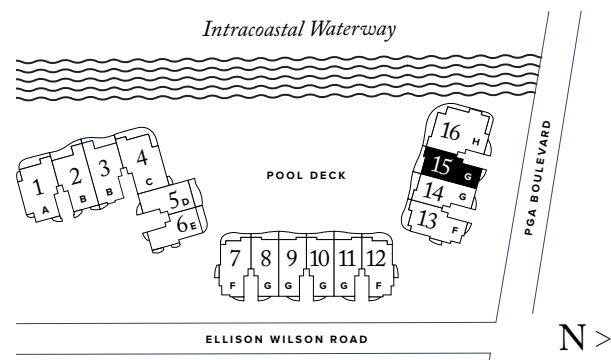

PLAN G TERRACE

3 BEDROOMS / 3.5 BATHROOMS
OFFICE/DEN

INTERIOR: 3,340 SQ FT
EXTERIOR: 539 SQ FT

TOTAL: 3,879 SQ FT