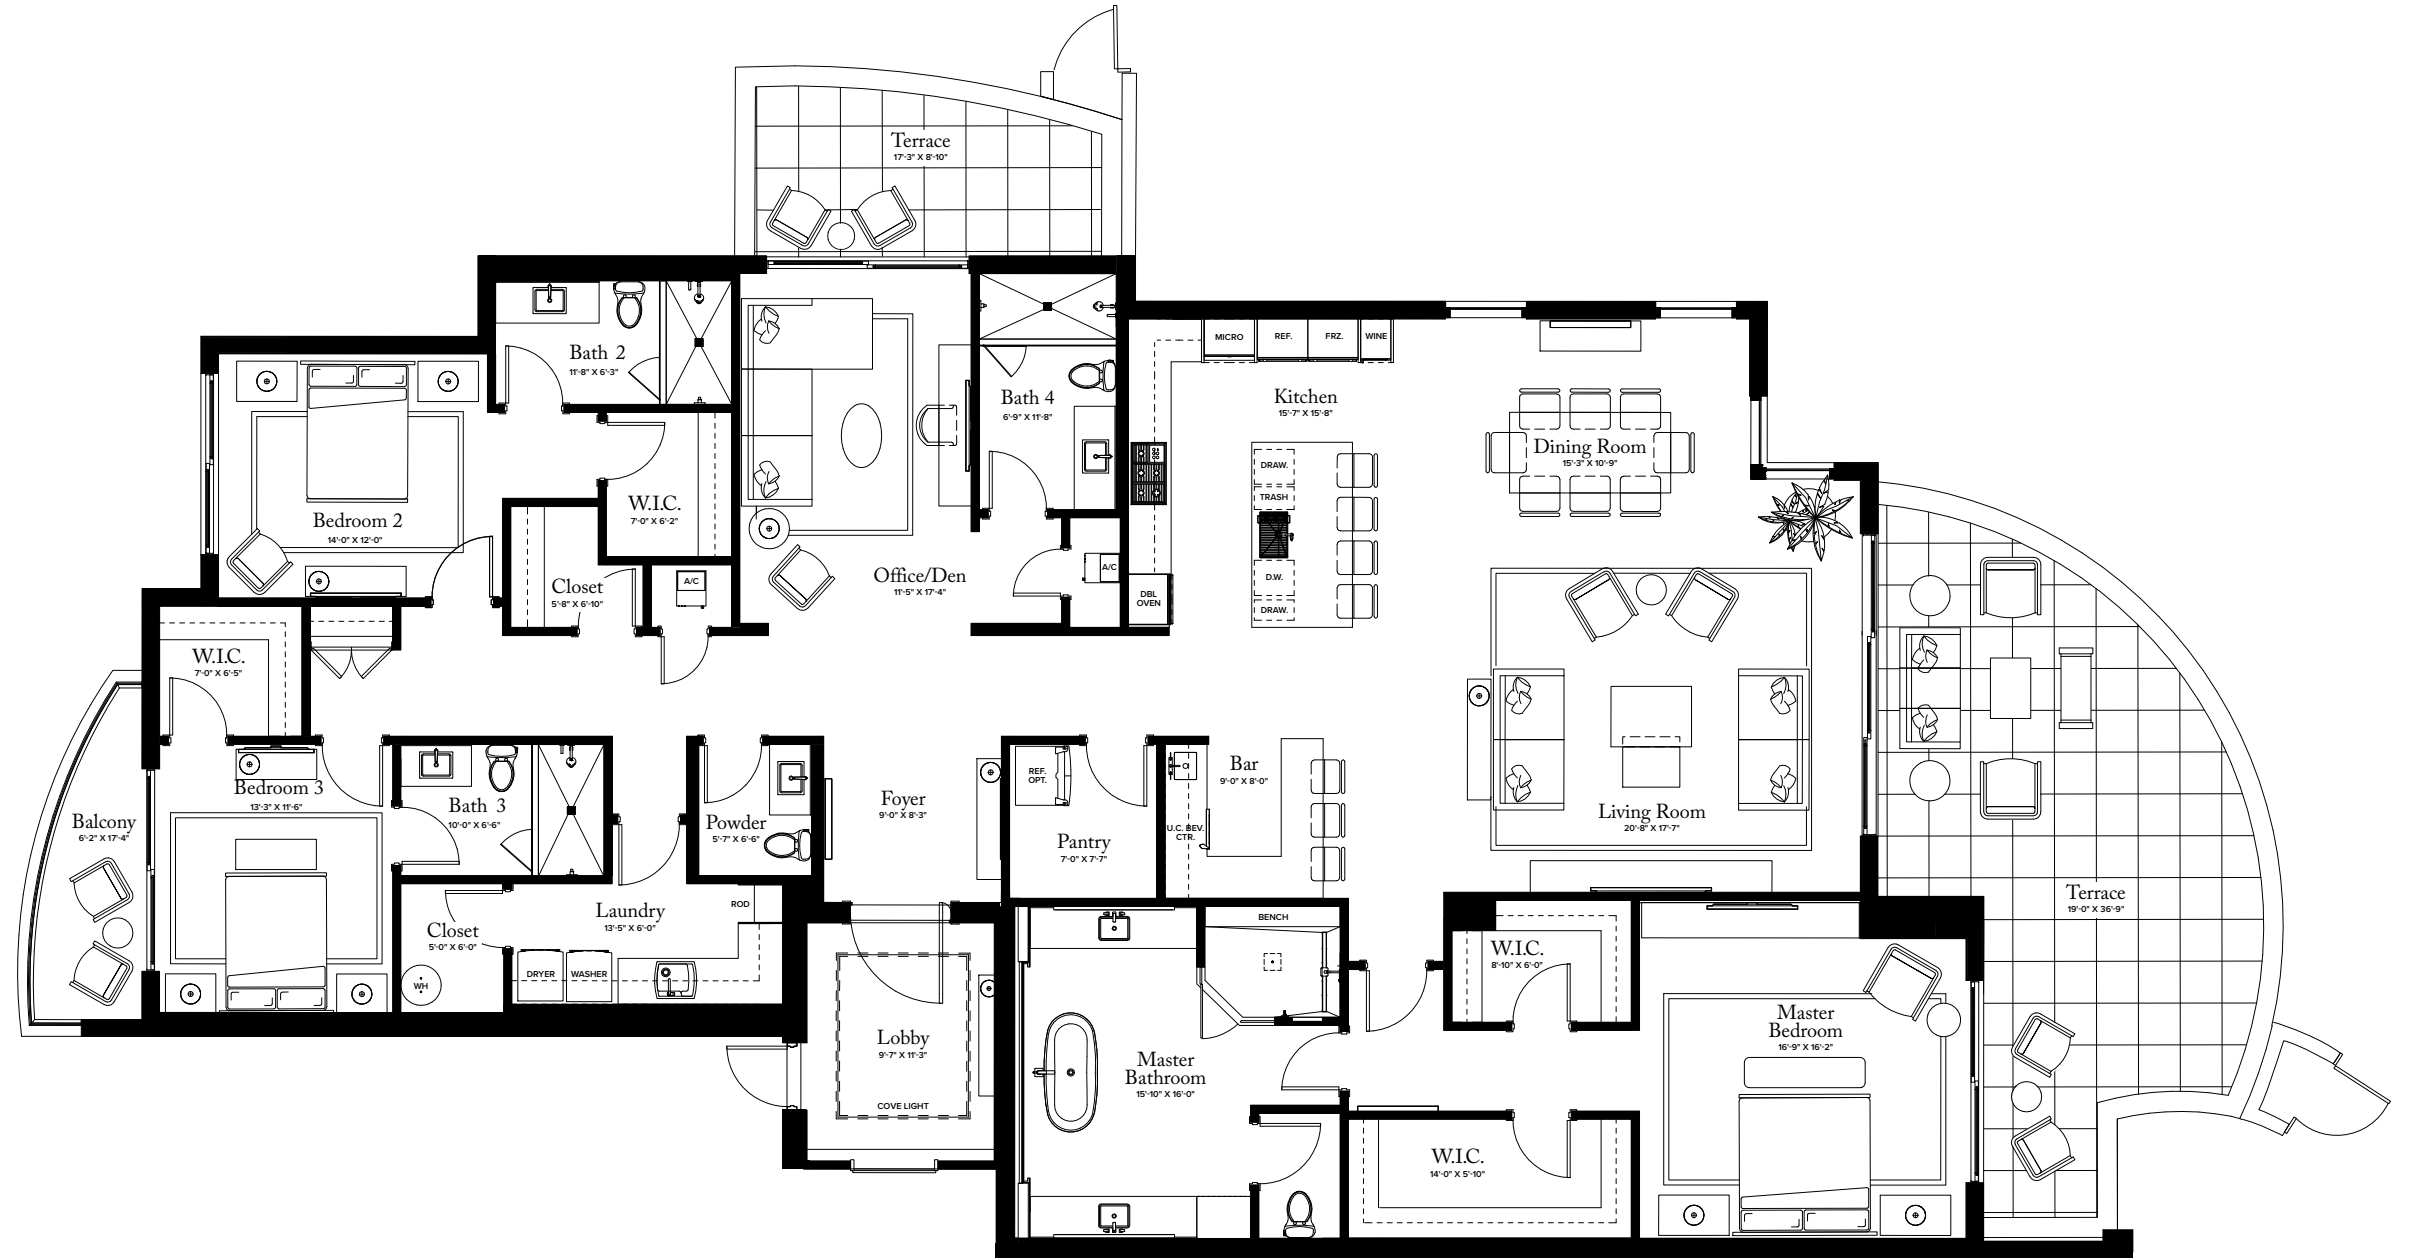

3-4 BEDROOMS / 4.5 BATHROOMS
OFFICE/DEN

INTERIOR: 3,580 SQ FT
EXTERIOR: 754 SQ FT

TOTAL: 4,334 SQ FT

**THE RITZ-CARLTON
RESIDENCES**

PALM BEACH GARDENS

THE ESTATE COLLECTION

RESIDENCE 13

FLOOR 1