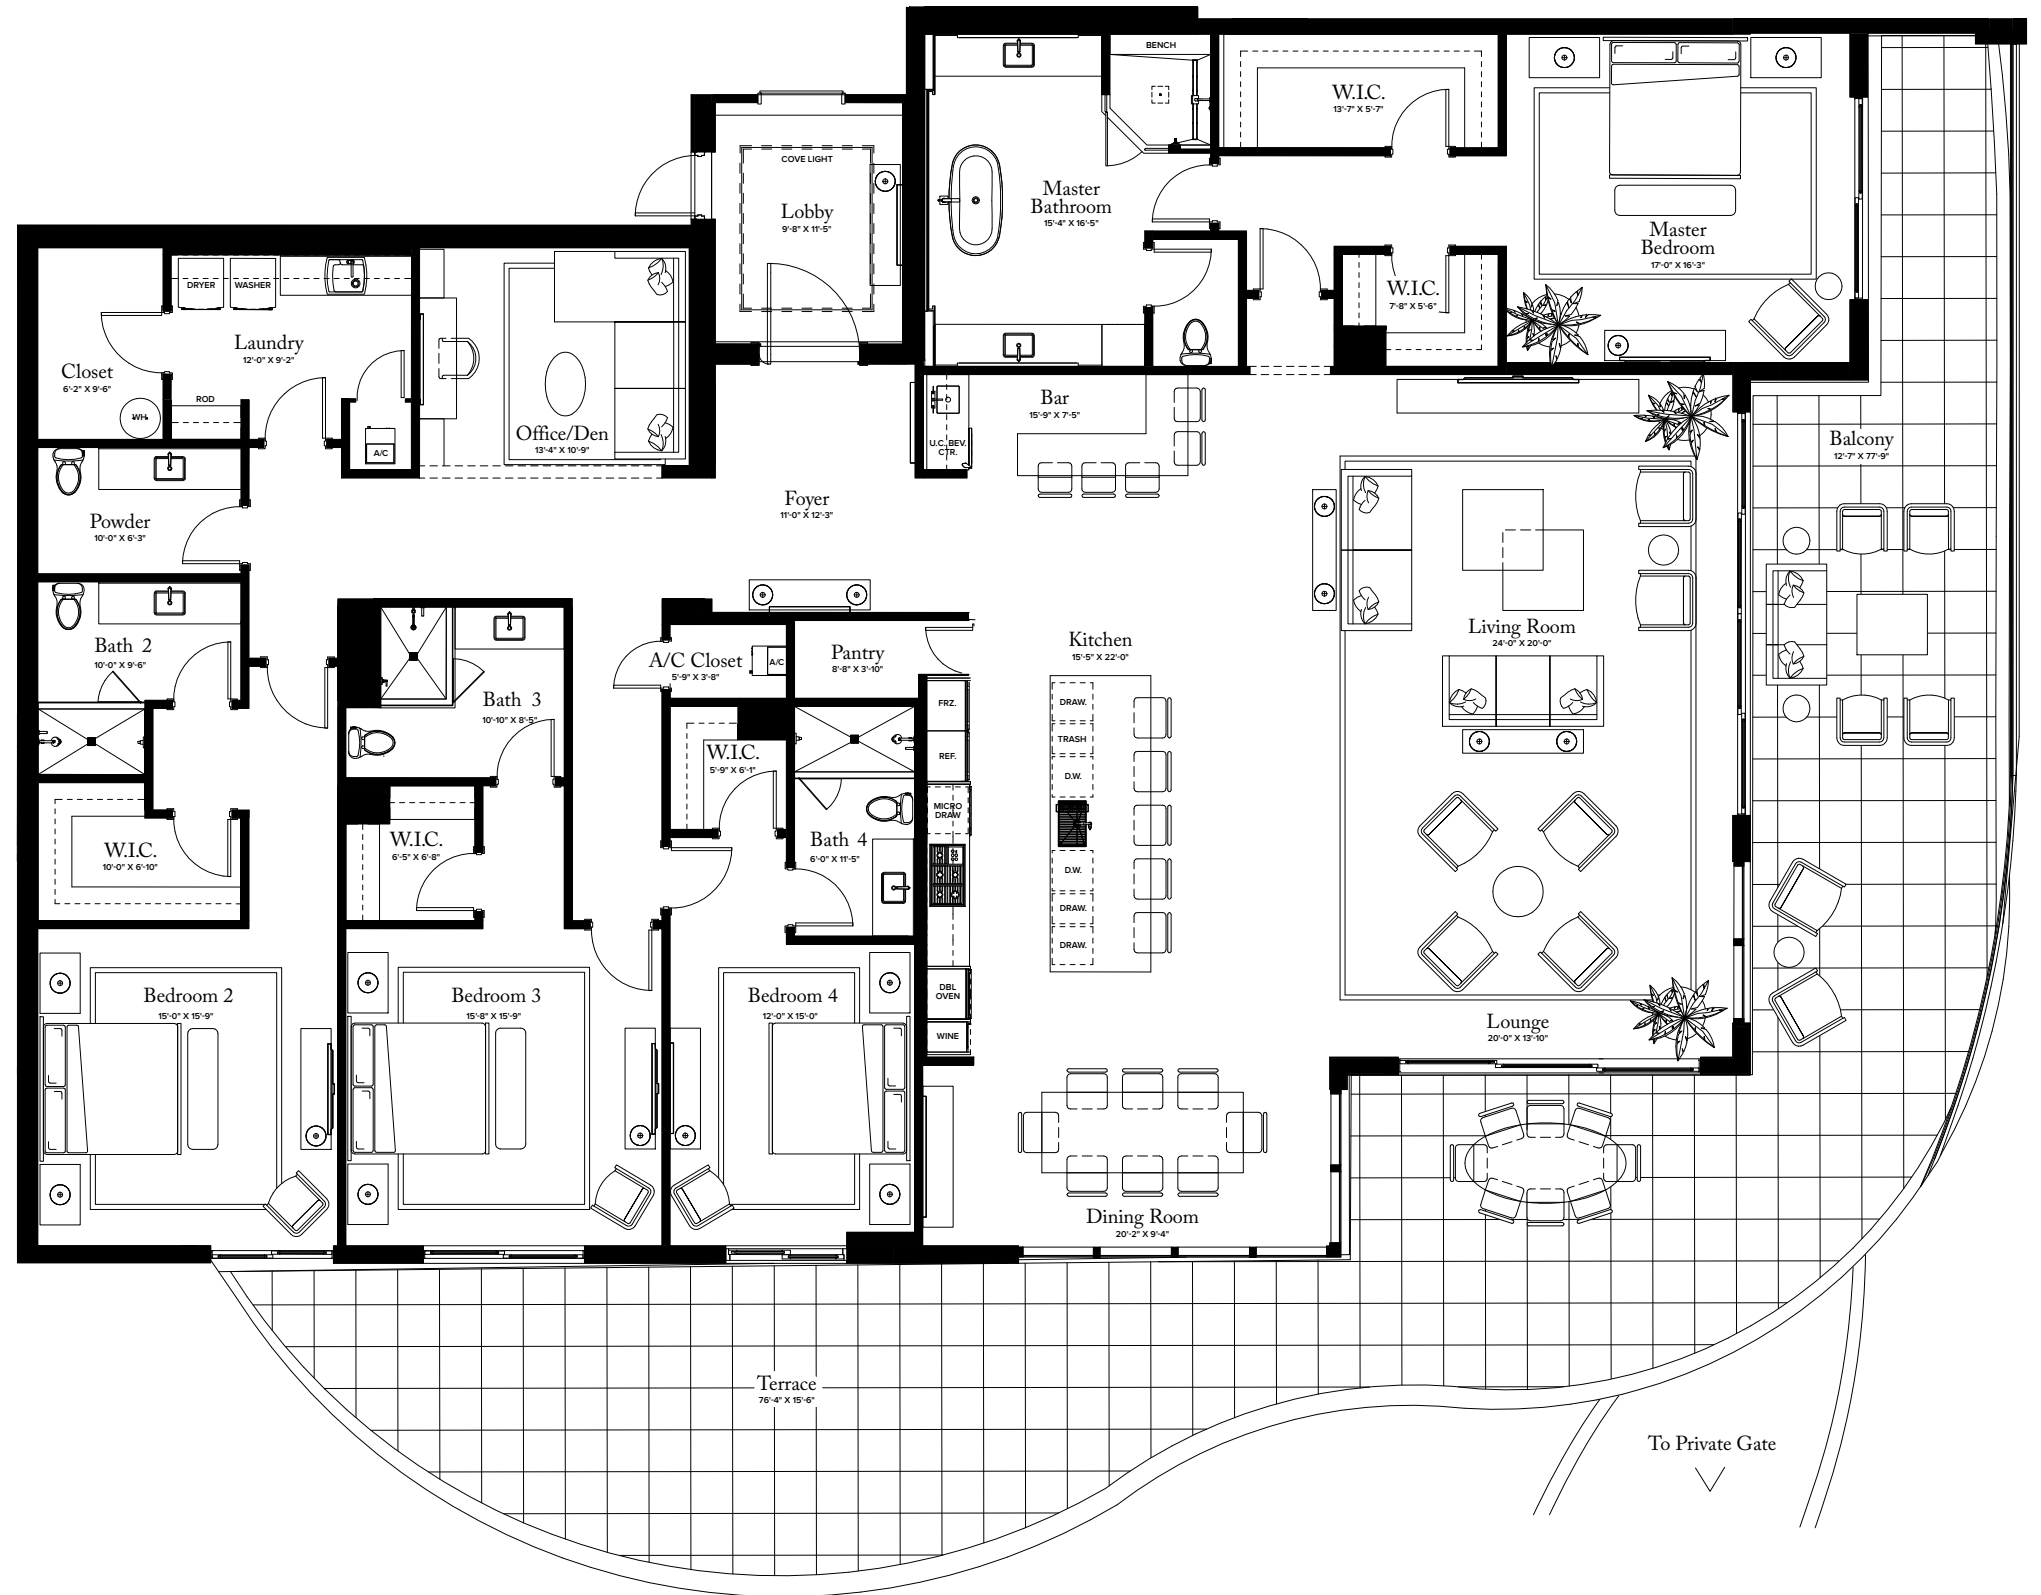

THE ESTATE COLLECTION

RESIDENCE 04

FLOOR 1

PLAN C TERRACE

4 BEDROOMS / 4.5 BATHROOMS
OFFICE/DEN

INTERIOR: 4,760 SQ FT
EXTERIOR: 1,722 SQ FT

TOTAL: 6,482 SQ FT

**THE RITZ-CARLTON
RESIDENCES**