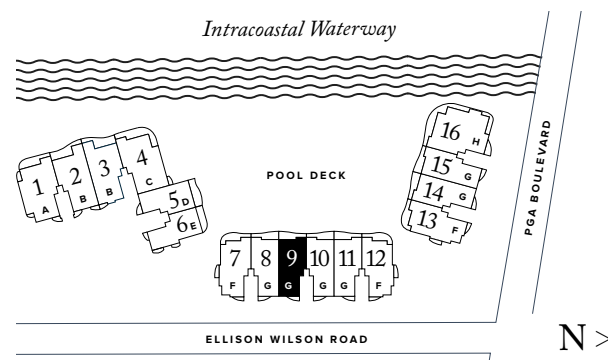

PLAN G TERRACE

3 BEDROOMS / 3.5 BATHROOMS
OFFICE/DEN

INTERIOR: 3,250 SQ FT
EXTERIOR: 937 SQ FT

TOTAL: 4,187 SQ FT