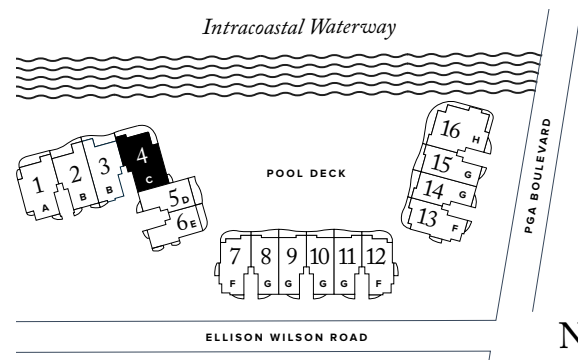

FLOORS 3-6

PLAN C

4 BEDROOMS / 4.5 BATHROOMS
OFFICE/DEN

INTERIOR: 4,760 SQ FT

EXTERIOR: 897 SQ FT

TOTAL: 5,657 SQ FT

**THE RITZ-CARLTON
RESIDENCES**

PALM BEACH GARDENS