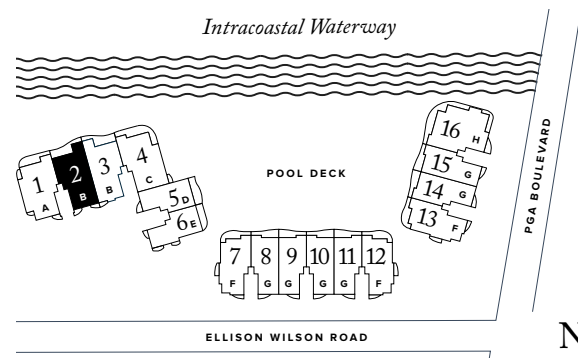

PLAN B

4 BEDROOMS / 4.5 BATHROOMS
OFFICE/DEN

INTERIOR: 4,315 SQ FT
EXTERIOR: 763 SQ FT

TOTAL: 5,078 SQ FT