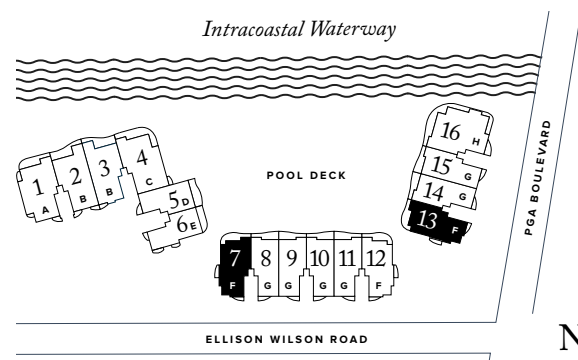

PLAN F

3-4 BEDROOMS / 4.5 BATHROOMS
OFFICE/DEN

INTERIOR: 3,680 SQ FT
EXTERIOR: 679 SQ FT

TOTAL: 4,359 SQ FT