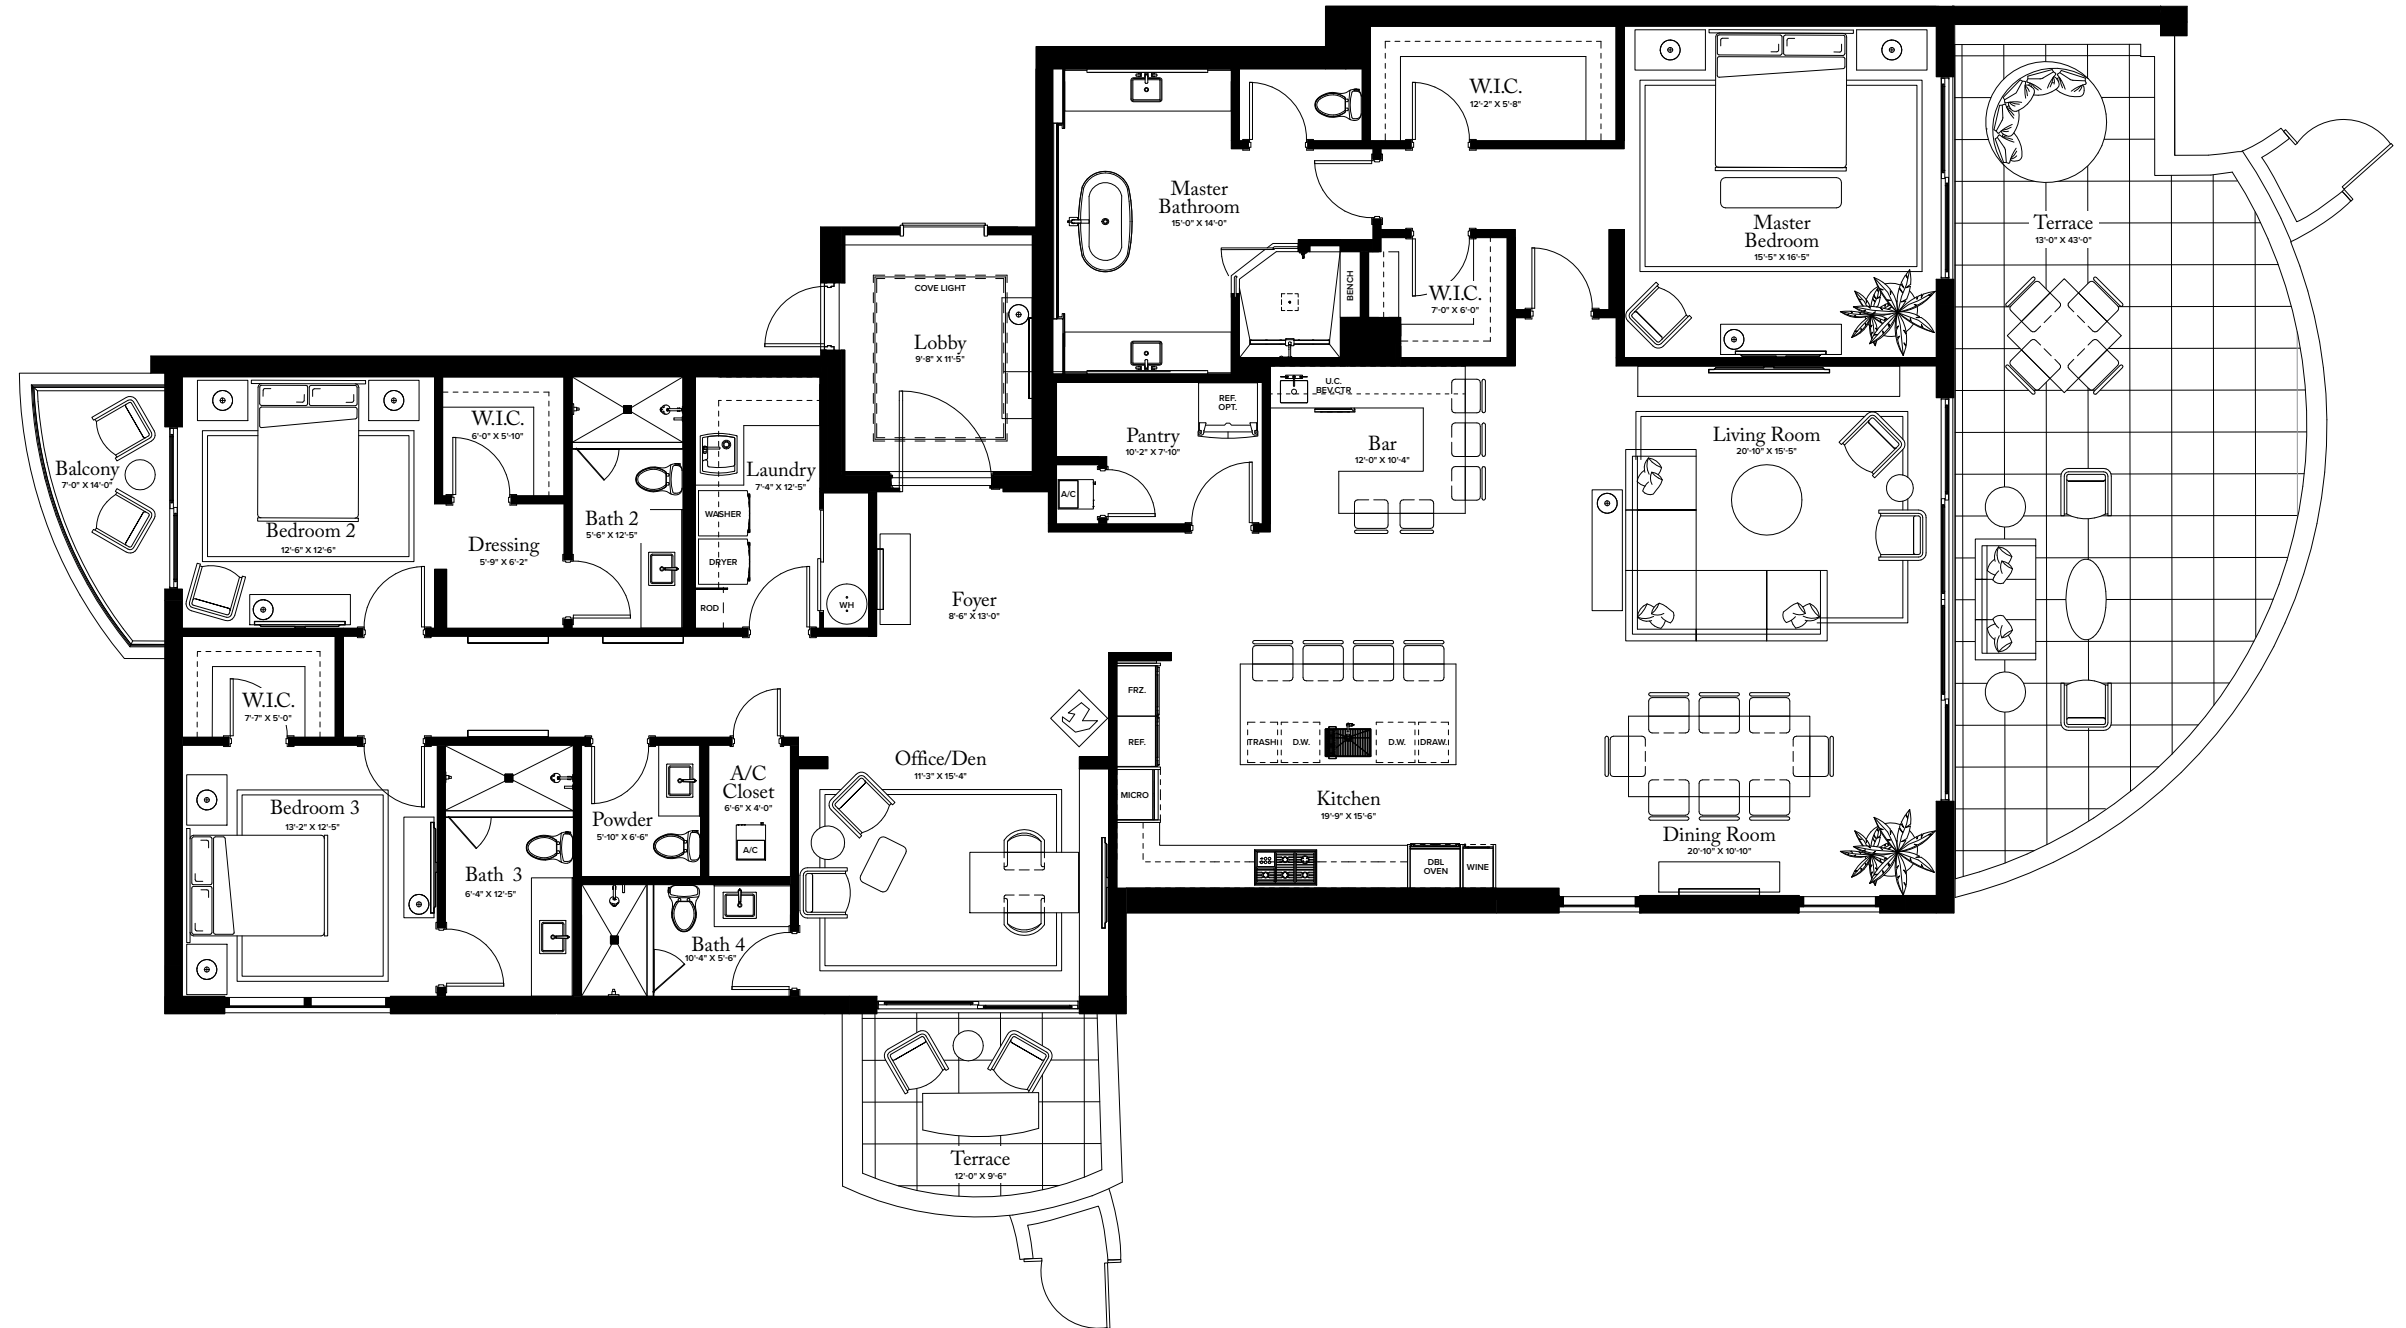

THE RITZ-CARLTON RESIDENCES

PALM BEACH GARDENS