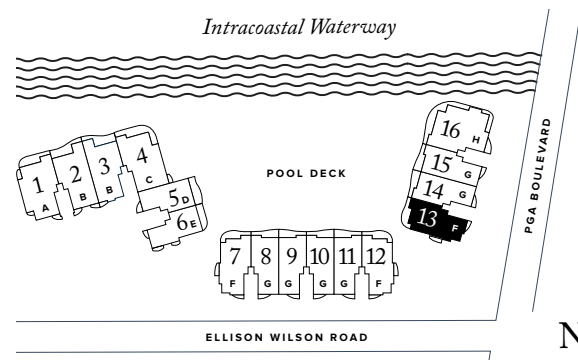

PLAN F TERRACE

3-4 BEDROOMS / 4.5 BATHROOMS
OFFICE/DEN

INTERIOR: 3,680 SQ FT
EXTERIOR: 1,181 SQ FT

TOTAL: 4,861 SQ FT