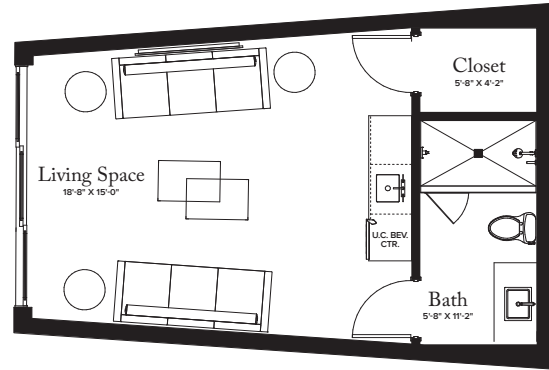

RESIDENCE 16

FLOOR 1

PLAN H

4-5 BEDROOMS / 4.5 BATHROOMS
OFFICE/DEN

INTERIOR: 5,120 SQ FT
EXTERIOR: 1,834 SQ FT

TOTAL: 6,954 SQ FT

**THE RITZ-CARLTON
RESIDENCES**

PALM BEACH GARDENS