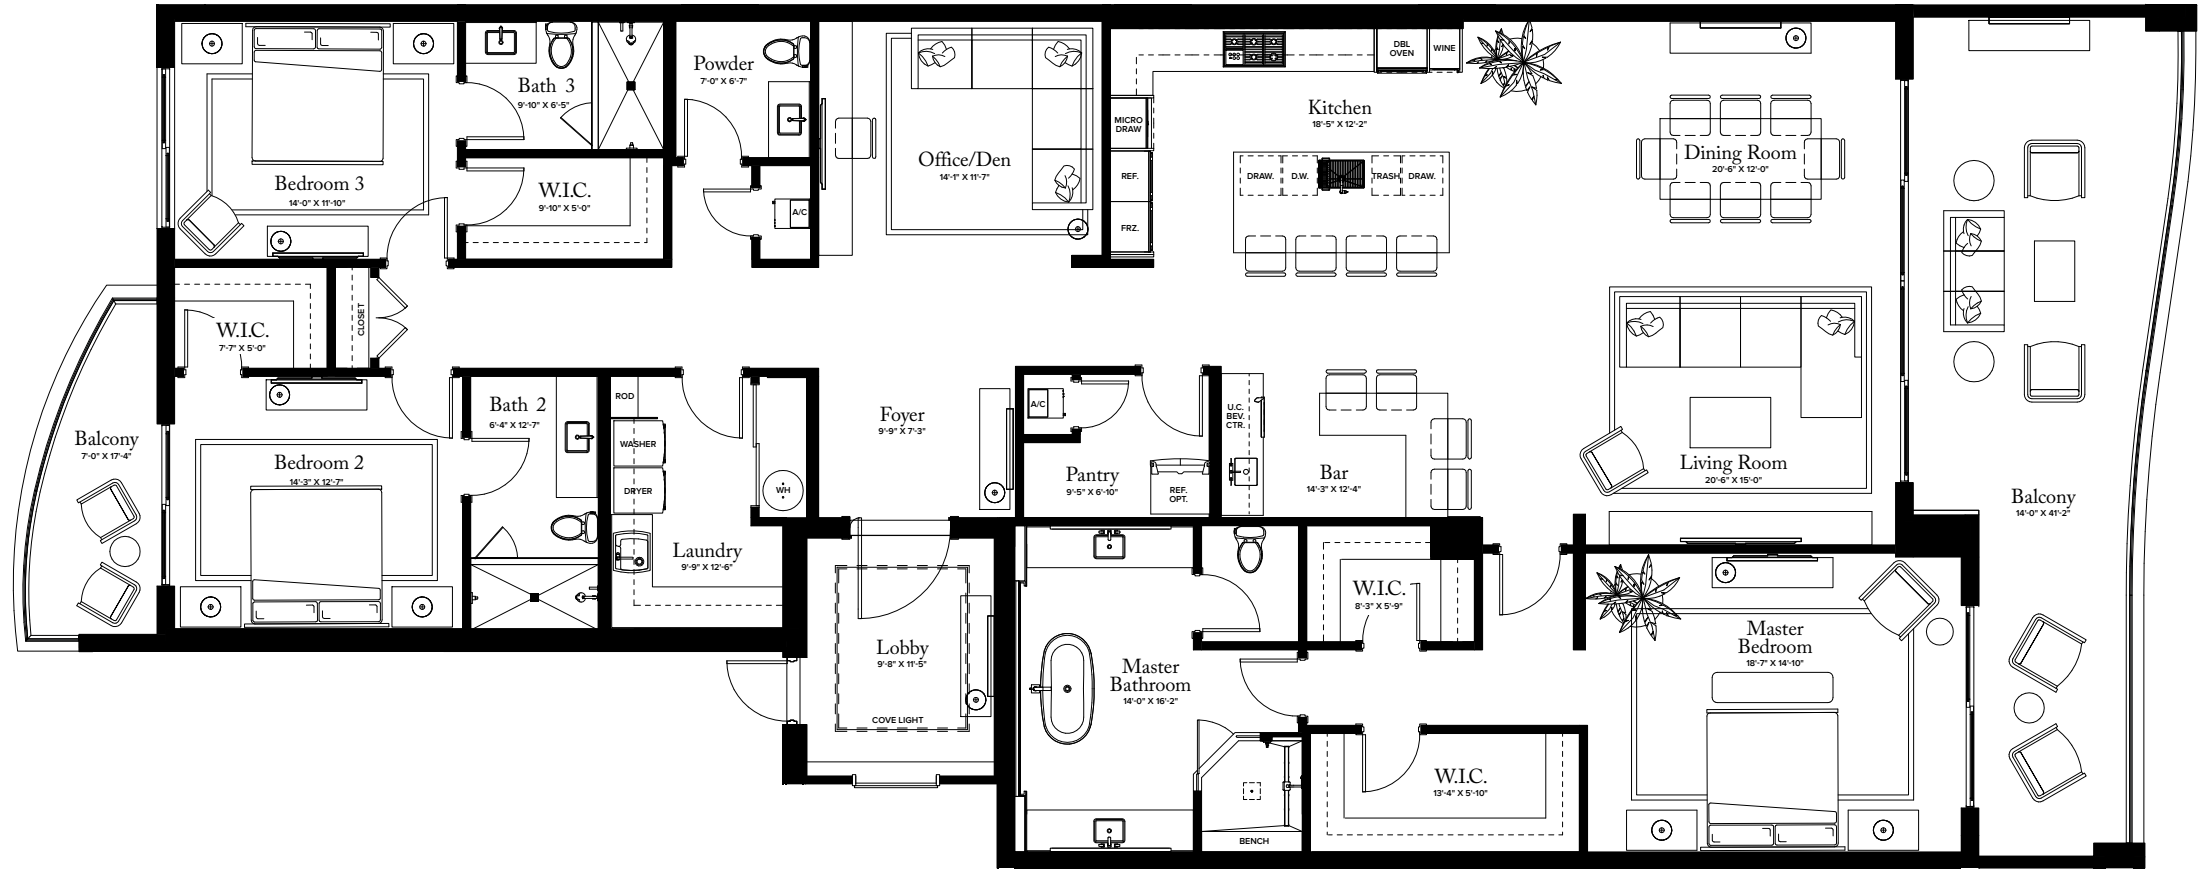

PLAN G

3 BEDROOMS / 3.5 BATHROOMS
OFFICE/DEN

INTERIOR: 3,340 SQ FT
EXTERIOR: 559 SQ FT

TOTAL: 3,899 SQ FT

**THE RITZ-CARLTON
RESIDENCES**

PALM BEACH GARDENS

THE ESTATE COLLECTION

RESIDENCES 09 / 11 / 15