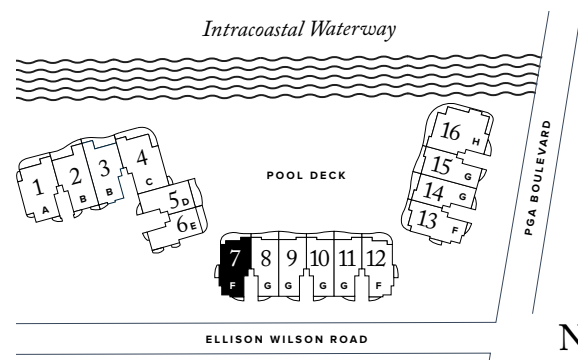

PLAN F TERRACE

3-4 BEDROOMS / 4.5 BATHROOMS
OFFICE/DEN

INTERIOR: 3,580 SQ FT
EXTERIOR: 949 SQ FT

TOTAL: 4,529 SQ FT