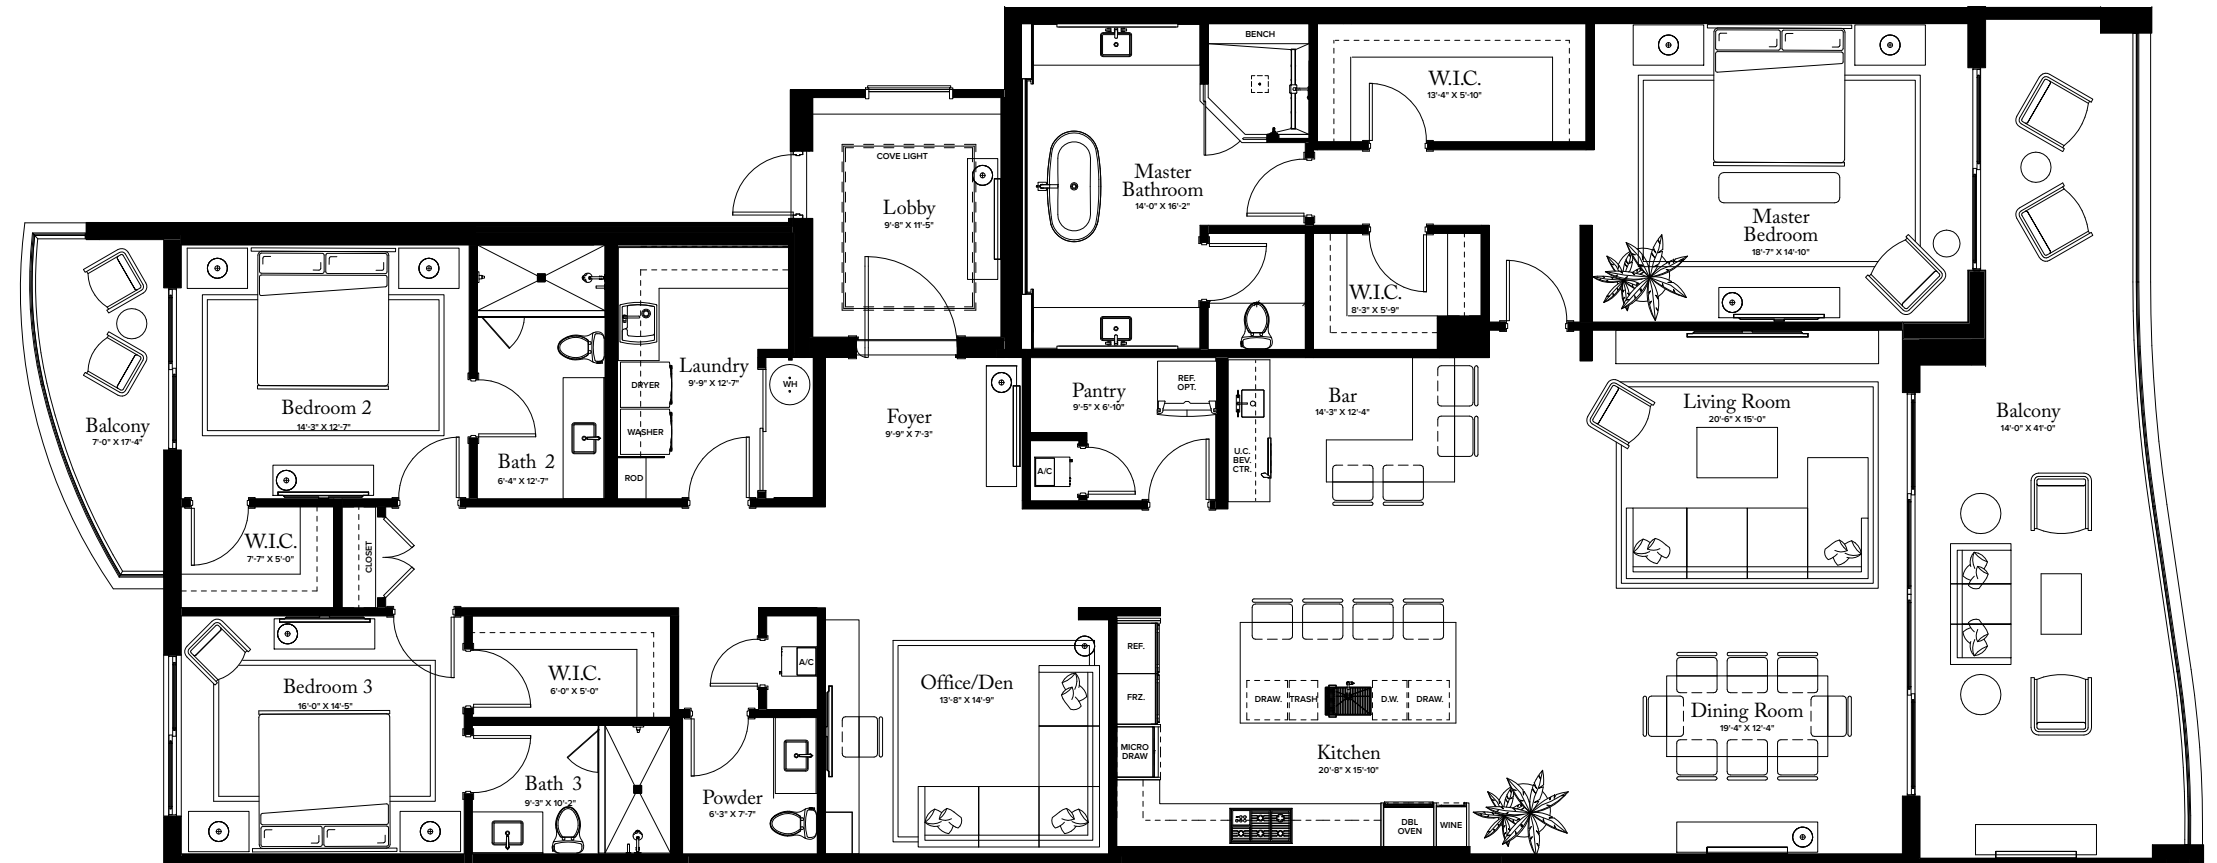

THE RITZ-CARLTON RESIDENCES

PALM BEACH GARDENS