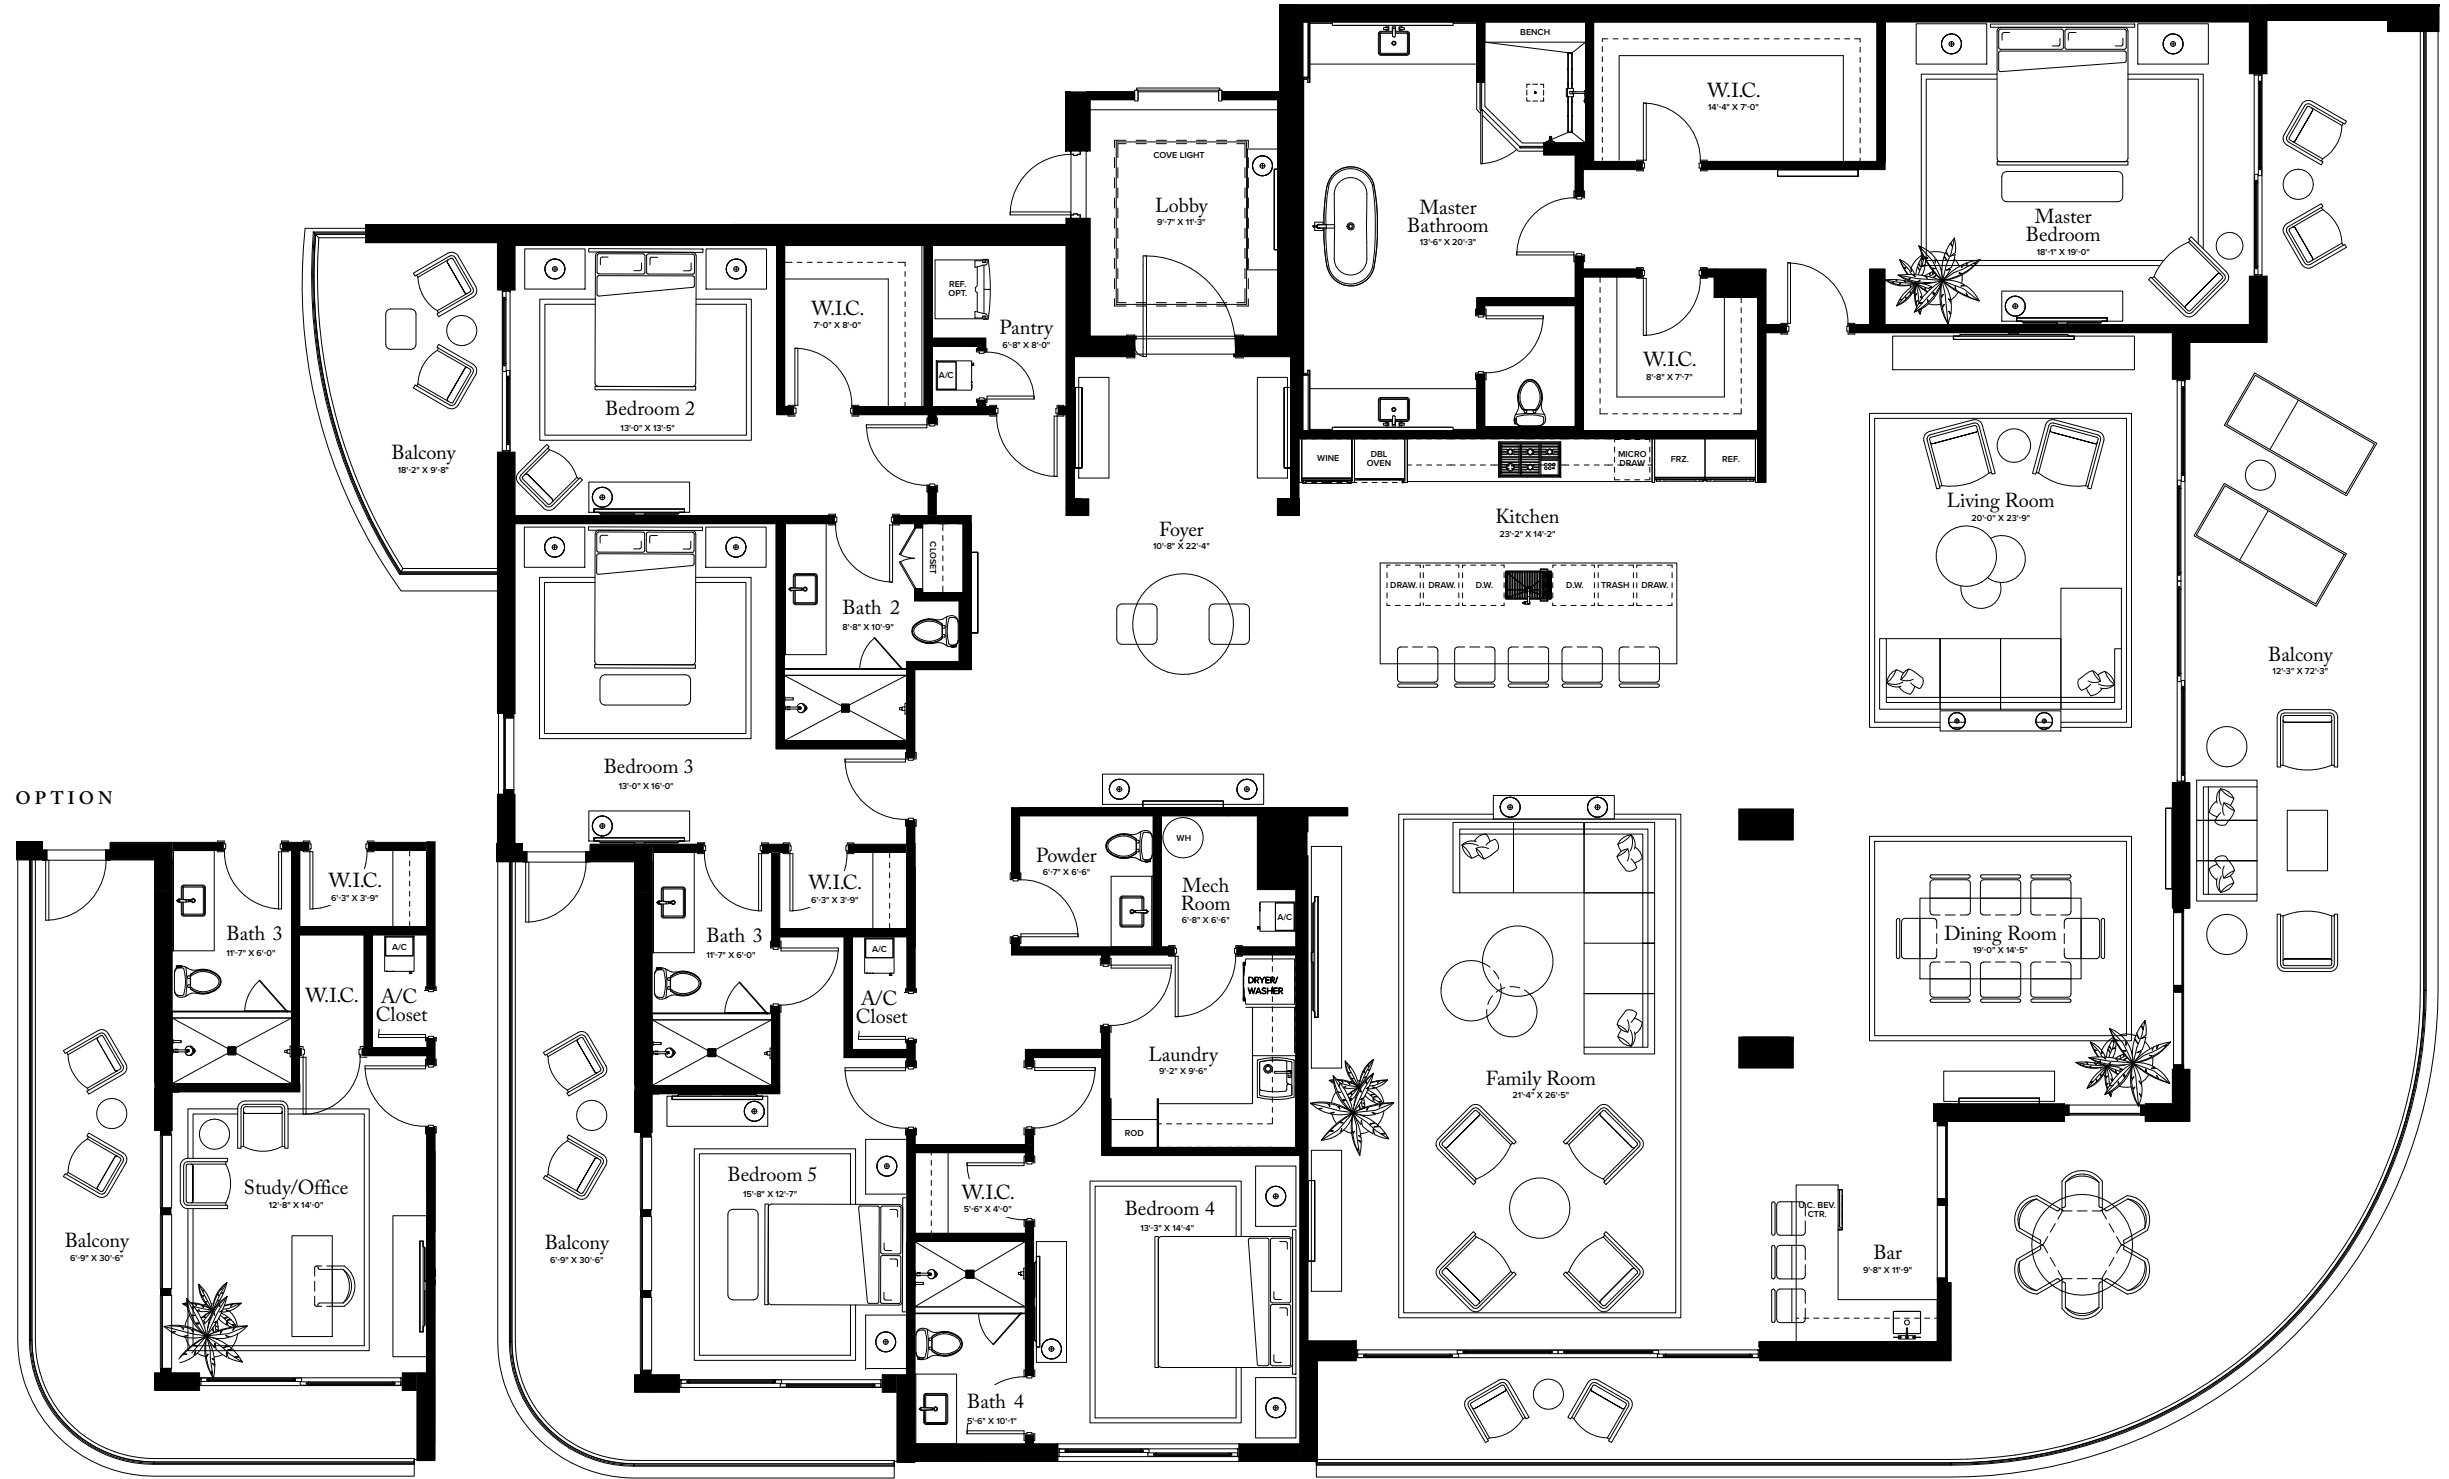

RESIDENCES 09 & 11: FLOORS 2-7
RESIDENCE 15: FLOORS 2-6

PLAN G

3 BEDROOMS / 3.5 BATHROOMS
OFFICE/DEN

INTERIOR: 3,340 SQ FT
EXTERIOR: 559 SQ FT

TOTAL: 3,899 SQ FT

THE RITZ-CARLTON RESIDENCES

PALM BEACH GARDENS