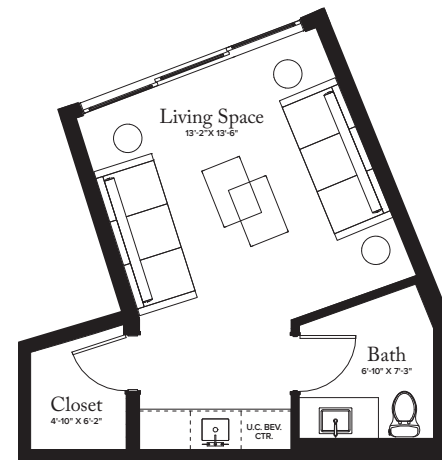

CABANA 05

INTERIOR: 305 SQ FT