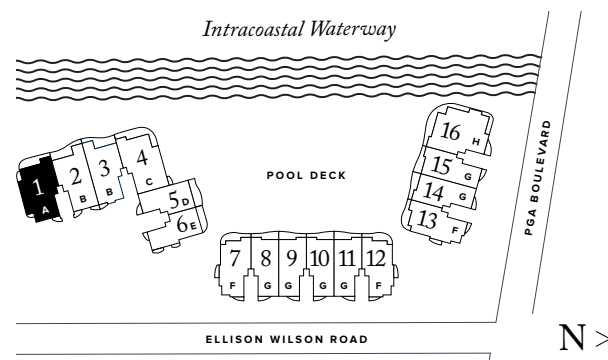

EXTERIOR: 740 SQ FT

TOTAL: 5,315 SQ FT

THE RITZ-CARLTON RESIDENCES

PALM BEACH GARDENS

THE ESTATE COLLECTION

RESIDENCE 03

FLOORS 2-6

PLAN B