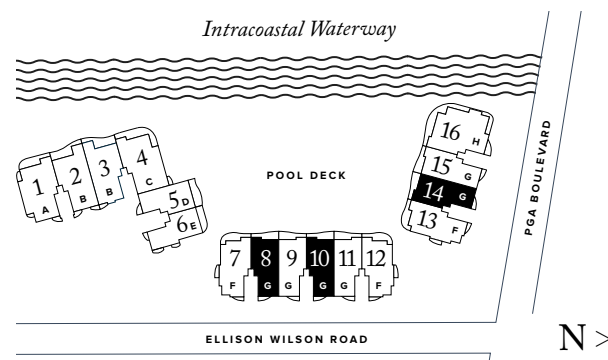

PLAN G

3 BEDROOMS / 3.5 BATHROOMS
OFFICE/DEN

INTERIOR: 3,340 SQ FT
EXTERIOR: 559 SQ FT

TOTAL: 3,899 SQ FT