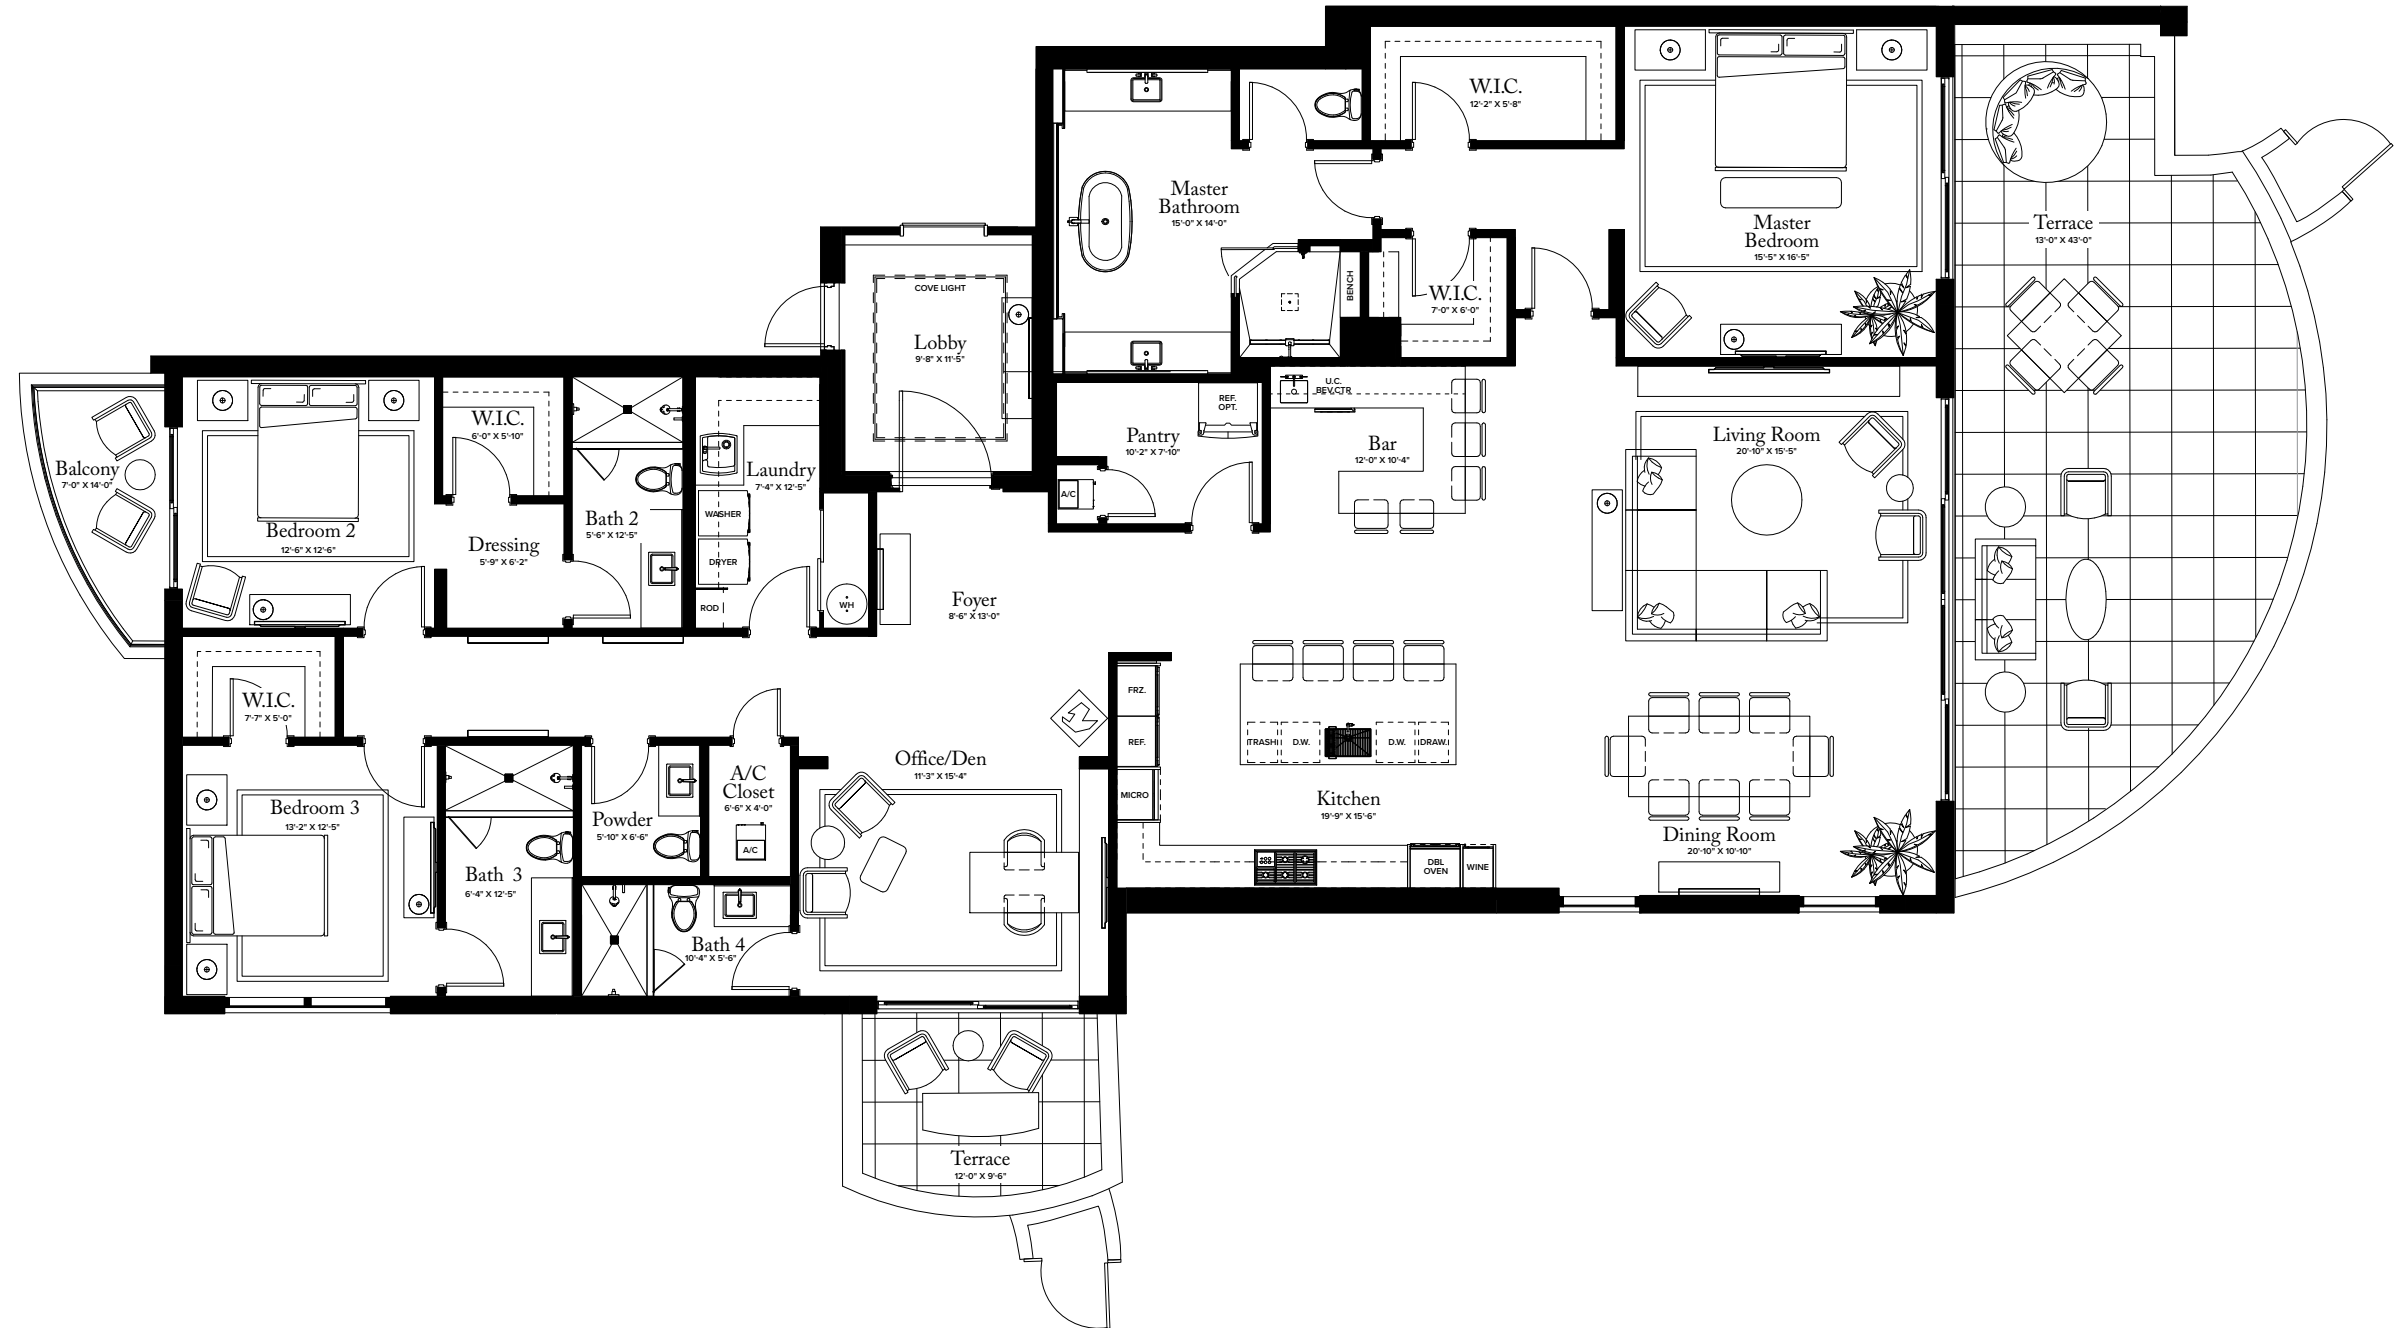

THE RITZ-CARLTON RESIDENCES

PALM BEACH GARDENS