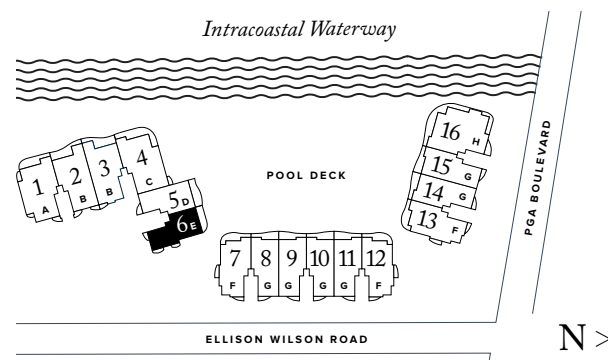

PALM BEACH GARDENS

THE ESTATE COLLECTION

RESIDENCE 06

FLOORS 2-7

PLAN E

3-4 BEDROOMS / 4.5 BATHROOMS
OFFICE/DEN

INTERIOR: 3,455 SQ FT
EXTERIOR: 745 SQ FT

TOTAL: 4,200 SQ FT