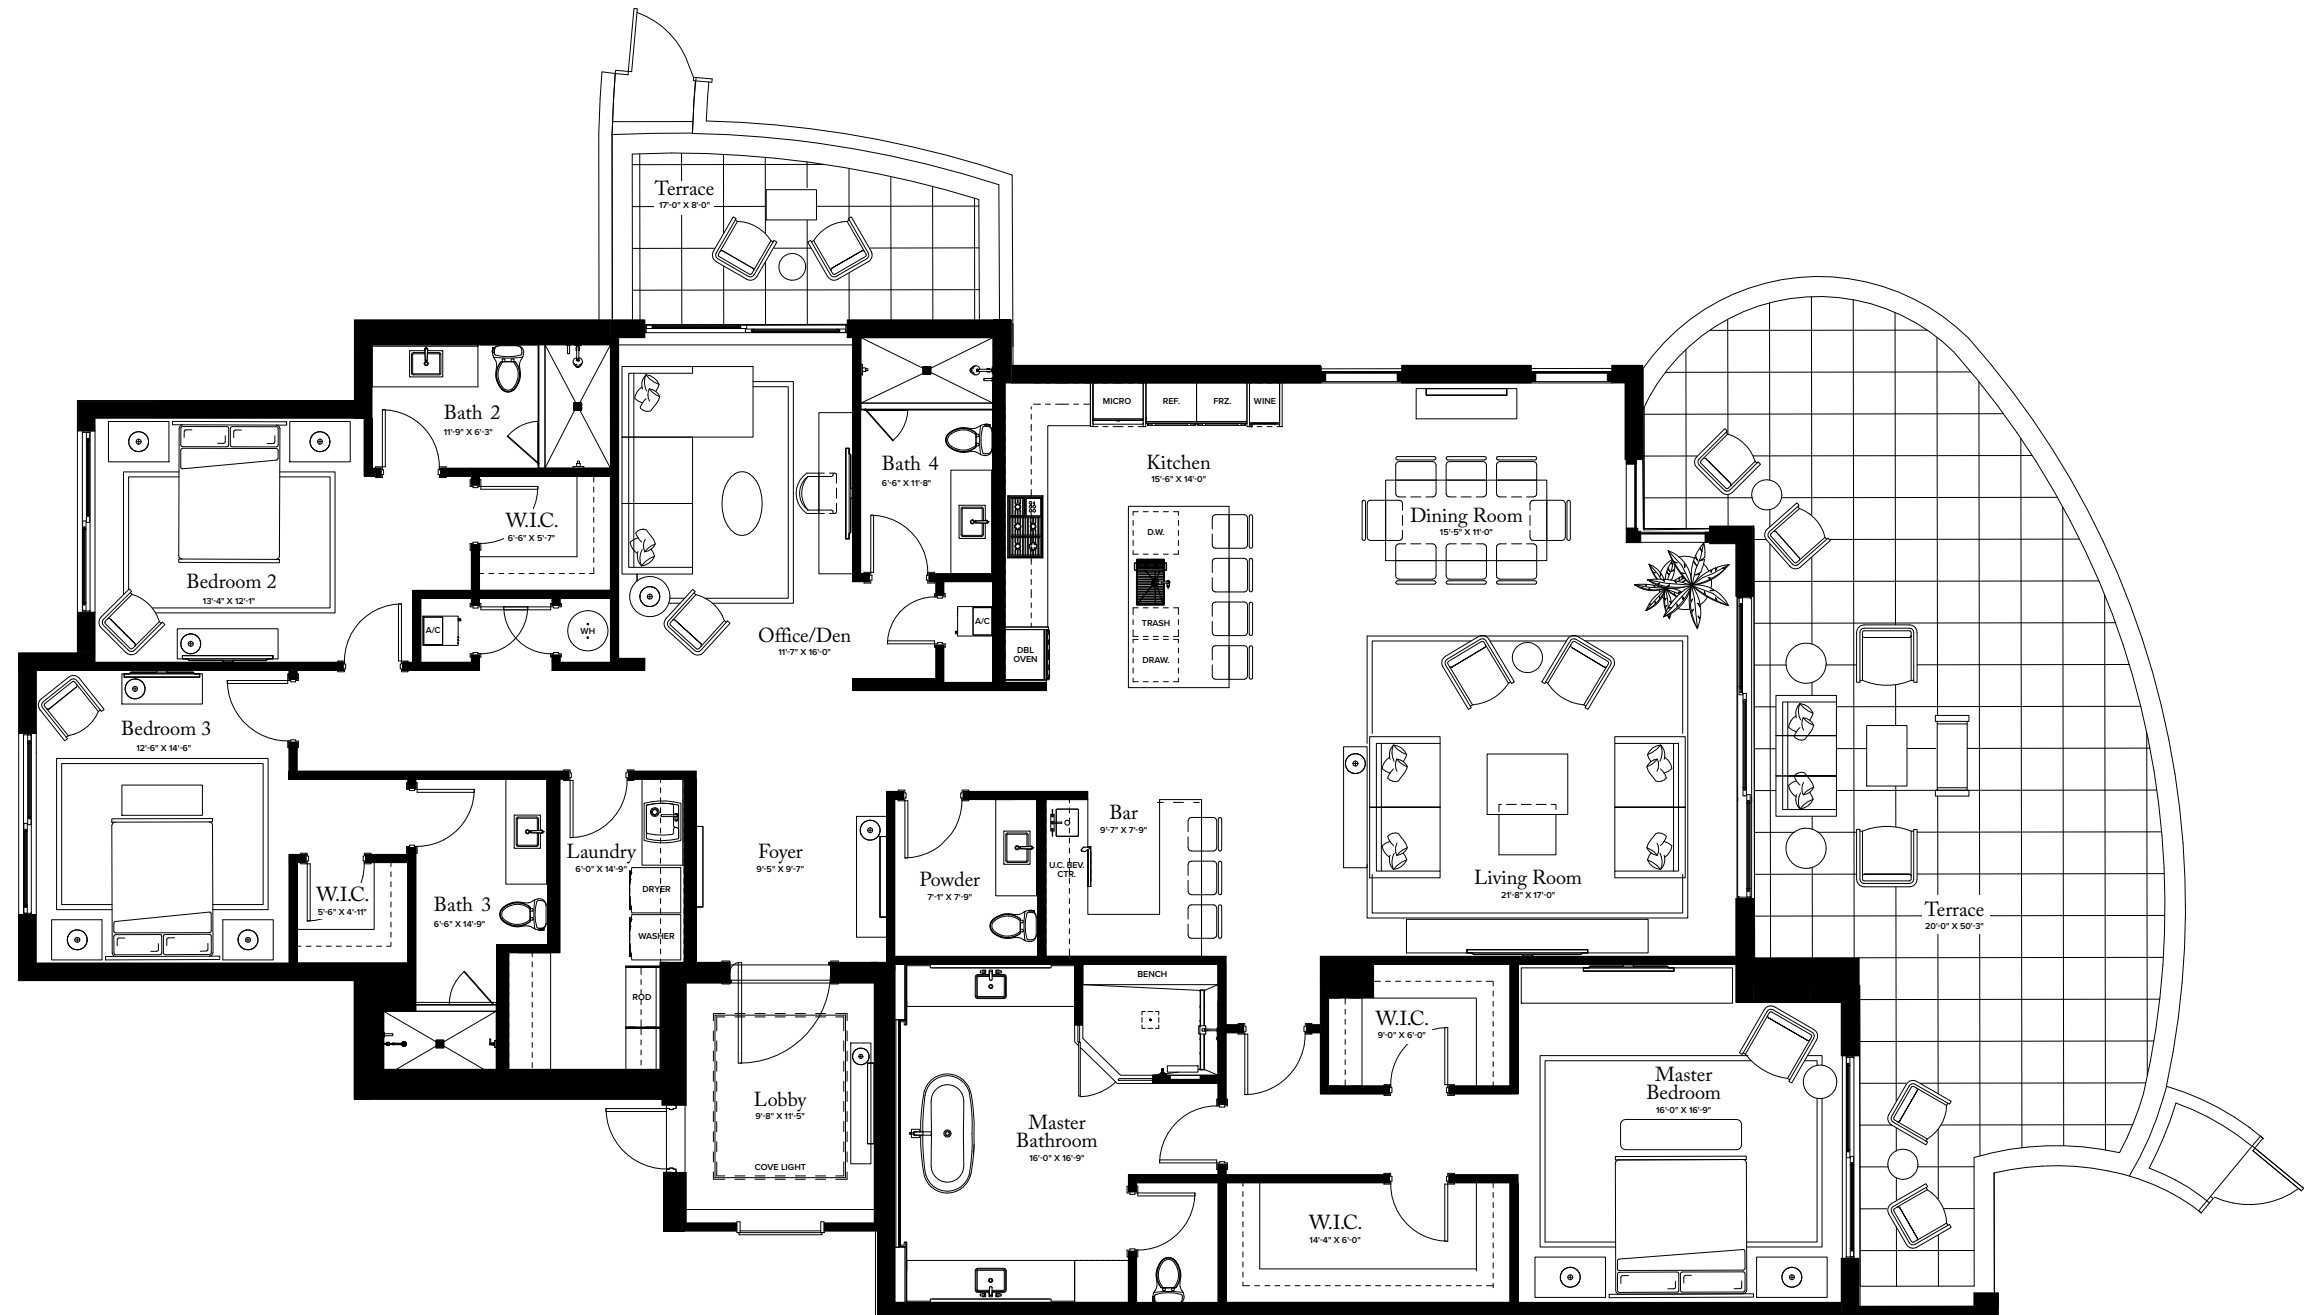

THE RITZ-CARLTON RESIDENCES

PALM BEACH GARDENS