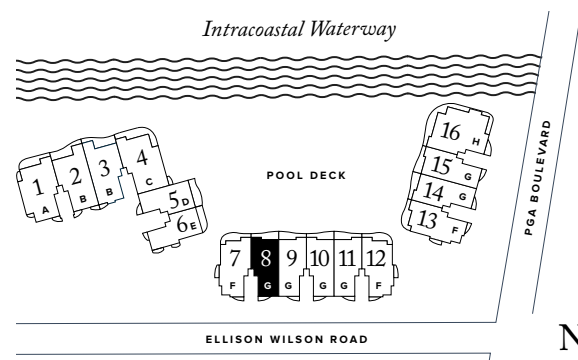

PLAN G TERRACE

3 BEDROOMS / 3.5 BATHROOMS
OFFICE/DEN

INTERIOR: 3,250 SQ FT
EXTERIOR: 871 SQ FT

TOTAL: 4,121 SQ FT