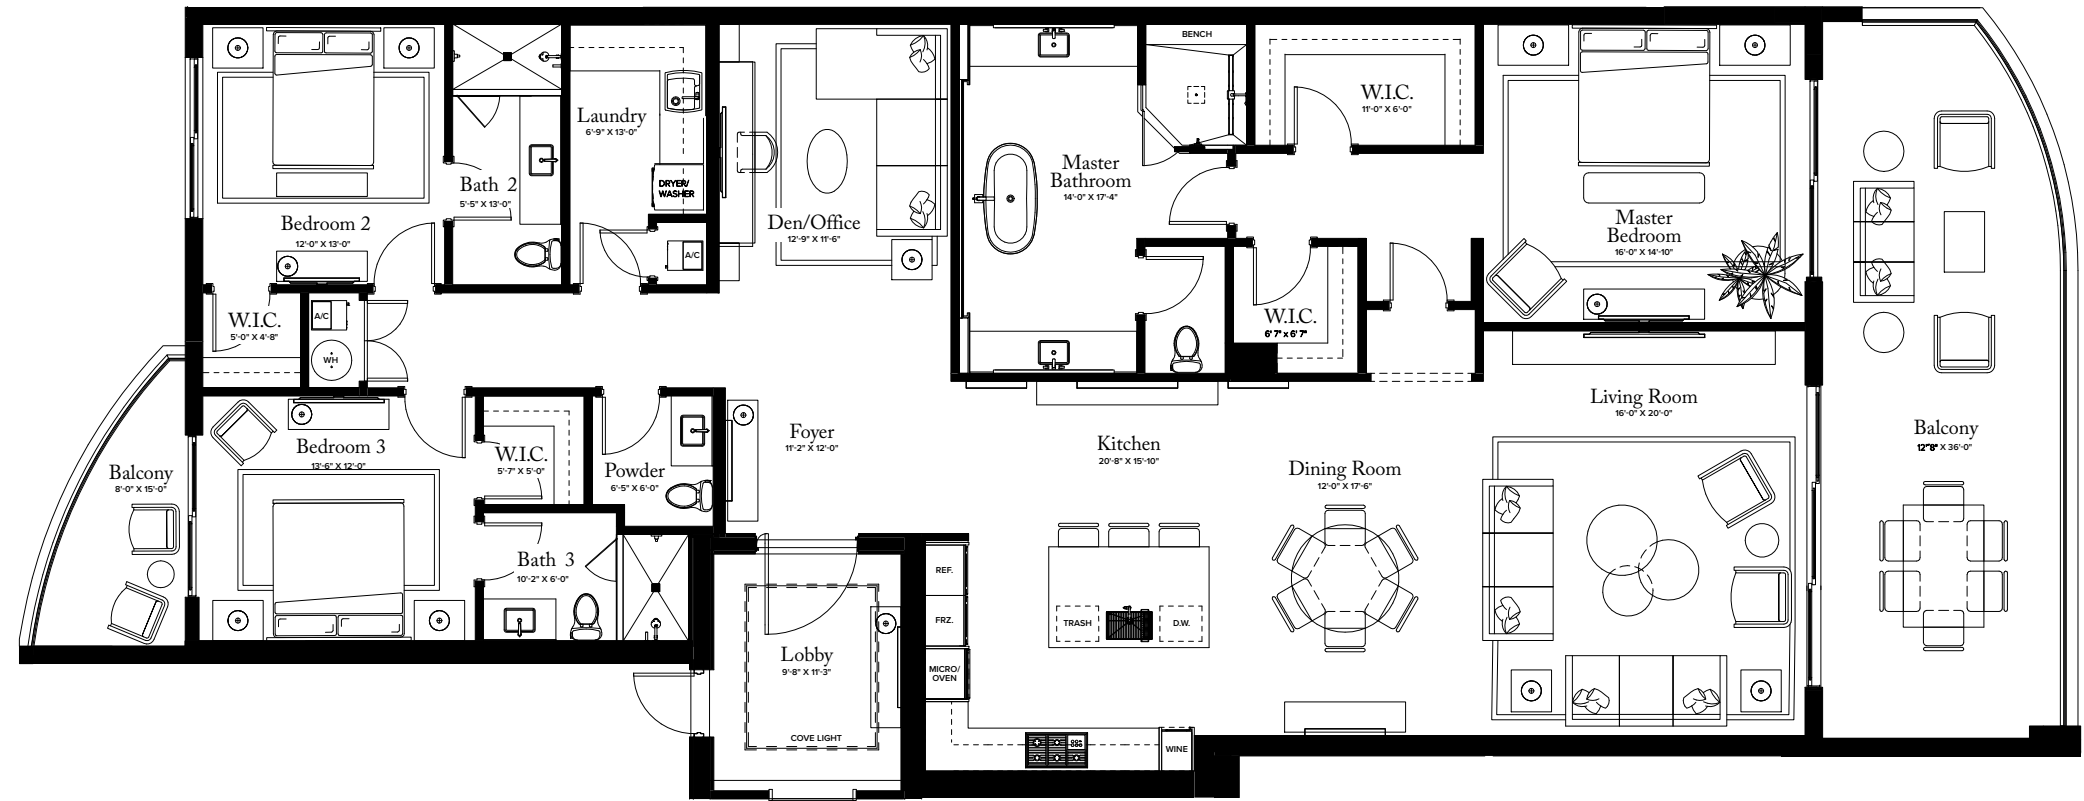

FLOORS 3-6

PLAN C

4 BEDROOMS / 4.5 BATHROOMS
OFFICE/DEN

INTERIOR: 4,760 SQ FT

EXTERIOR: 897 SQ FT

TOTAL: 5,657 SQ FT

**THE RITZ-CARLTON
RESIDENCES**

PALM BEACH GARDENS