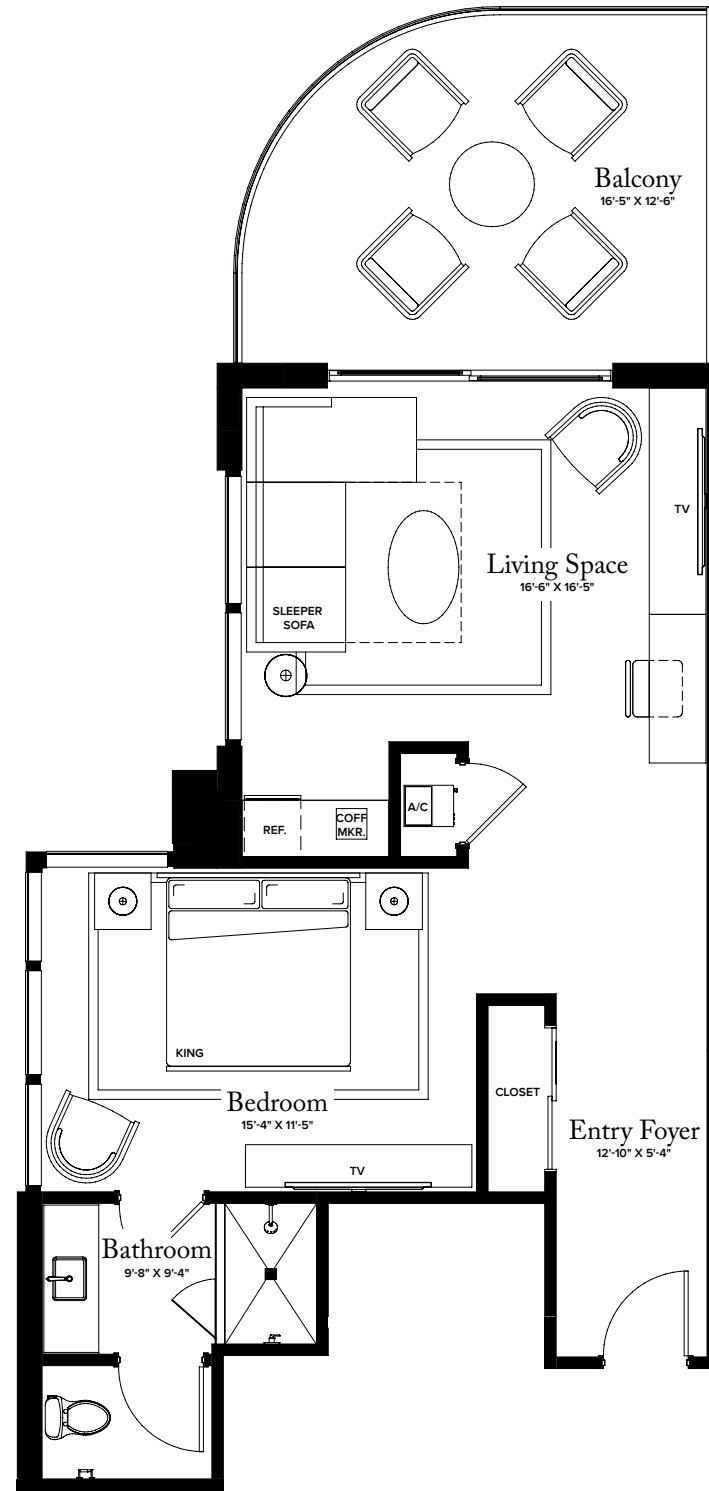

**THE RITZ-CARLTON
RESIDENCES**

PALM BEACH GARDENS

THE ESTATE COLLECTION

GUEST SUITE 01

LOBBY LEVEL

INTERIOR:	650 SQ FT
EXTERIOR:	206 SQ FT
TOTAL:	856 SQ FT

Intracoastal Waterway