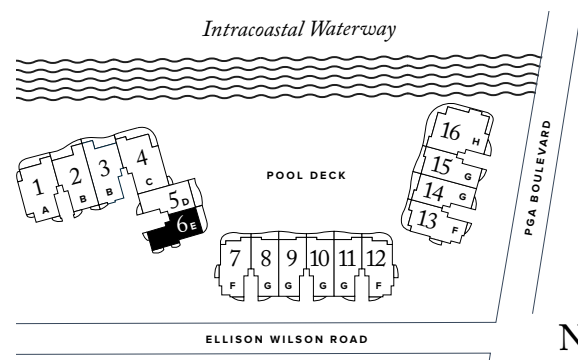

PLAN E TERRACE

3-4 BEDROOMS / 4.5 BATHROOMS
OFFICE/DEN

INTERIOR: 3,455 SQ FT
EXTERIOR: 911 SQ FT

TOTAL: 4,366 SQ FT