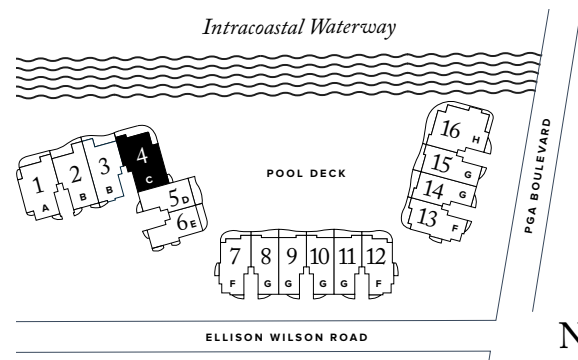

THE ESTATE COLLECTION

RESIDENCE 04

FLOOR 1

PLAN C TERRACE

4 BEDROOMS / 4.5 BATHROOMS
OFFICE/DEN

INTERIOR: 4,760 SQ FT
EXTERIOR: 1,722 SQ FT

TOTAL: 6,482 SQ FT

**THE RITZ-CARLTON
RESIDENCES**