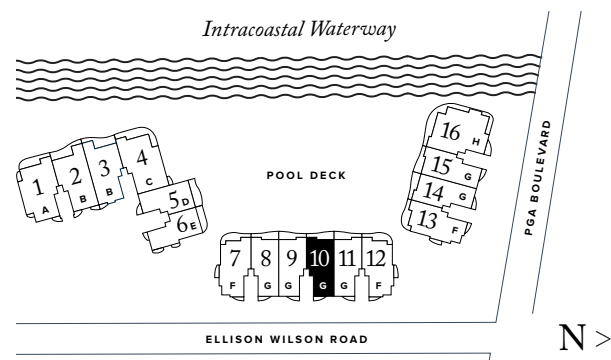

PLAN G TERRACE

3 BEDROOMS / 3.5 BATHROOMS
OFFICE/DEN

INTERIOR: 3,250 SQ FT
EXTERIOR: 992 SQ FT

TOTAL: 4,242 SQ FT