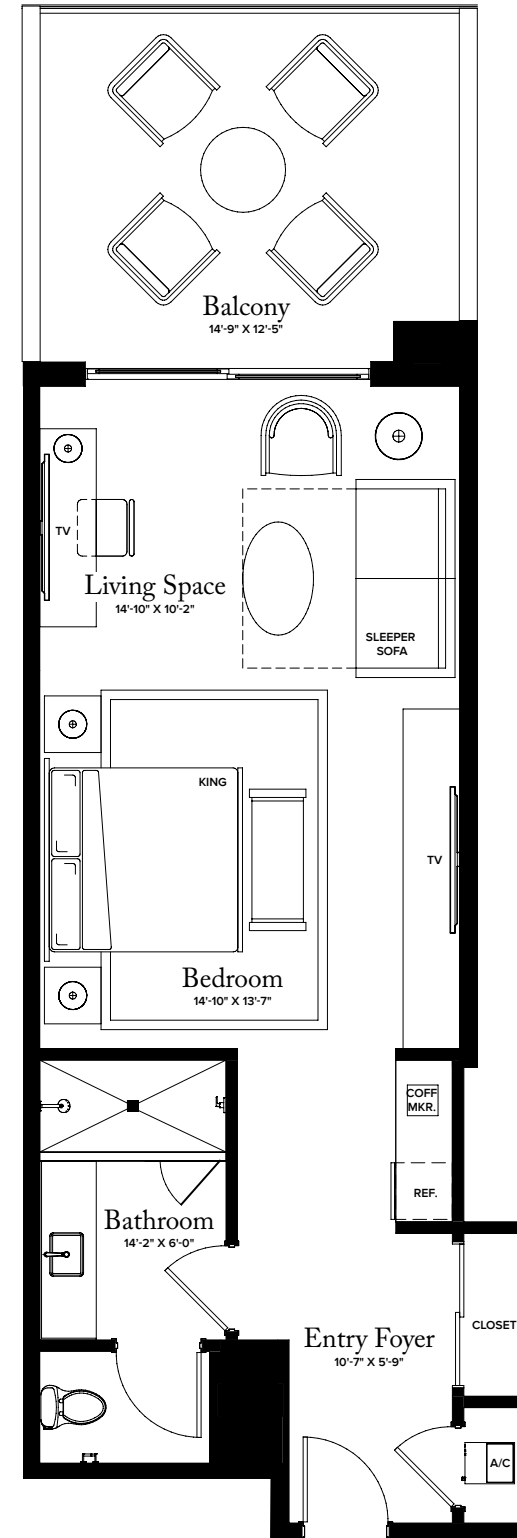

**THE RITZ-CARLTON
RESIDENCES**

PALM BEACH GARDENS

THE ESTATE COLLECTION

GUEST SUITE 02

LOBBY LEVEL

INTERIOR:	575 SQ FT
EXTERIOR:	193 SQ FT
TOTAL:	768 SQ FT

Intracoastal Waterway