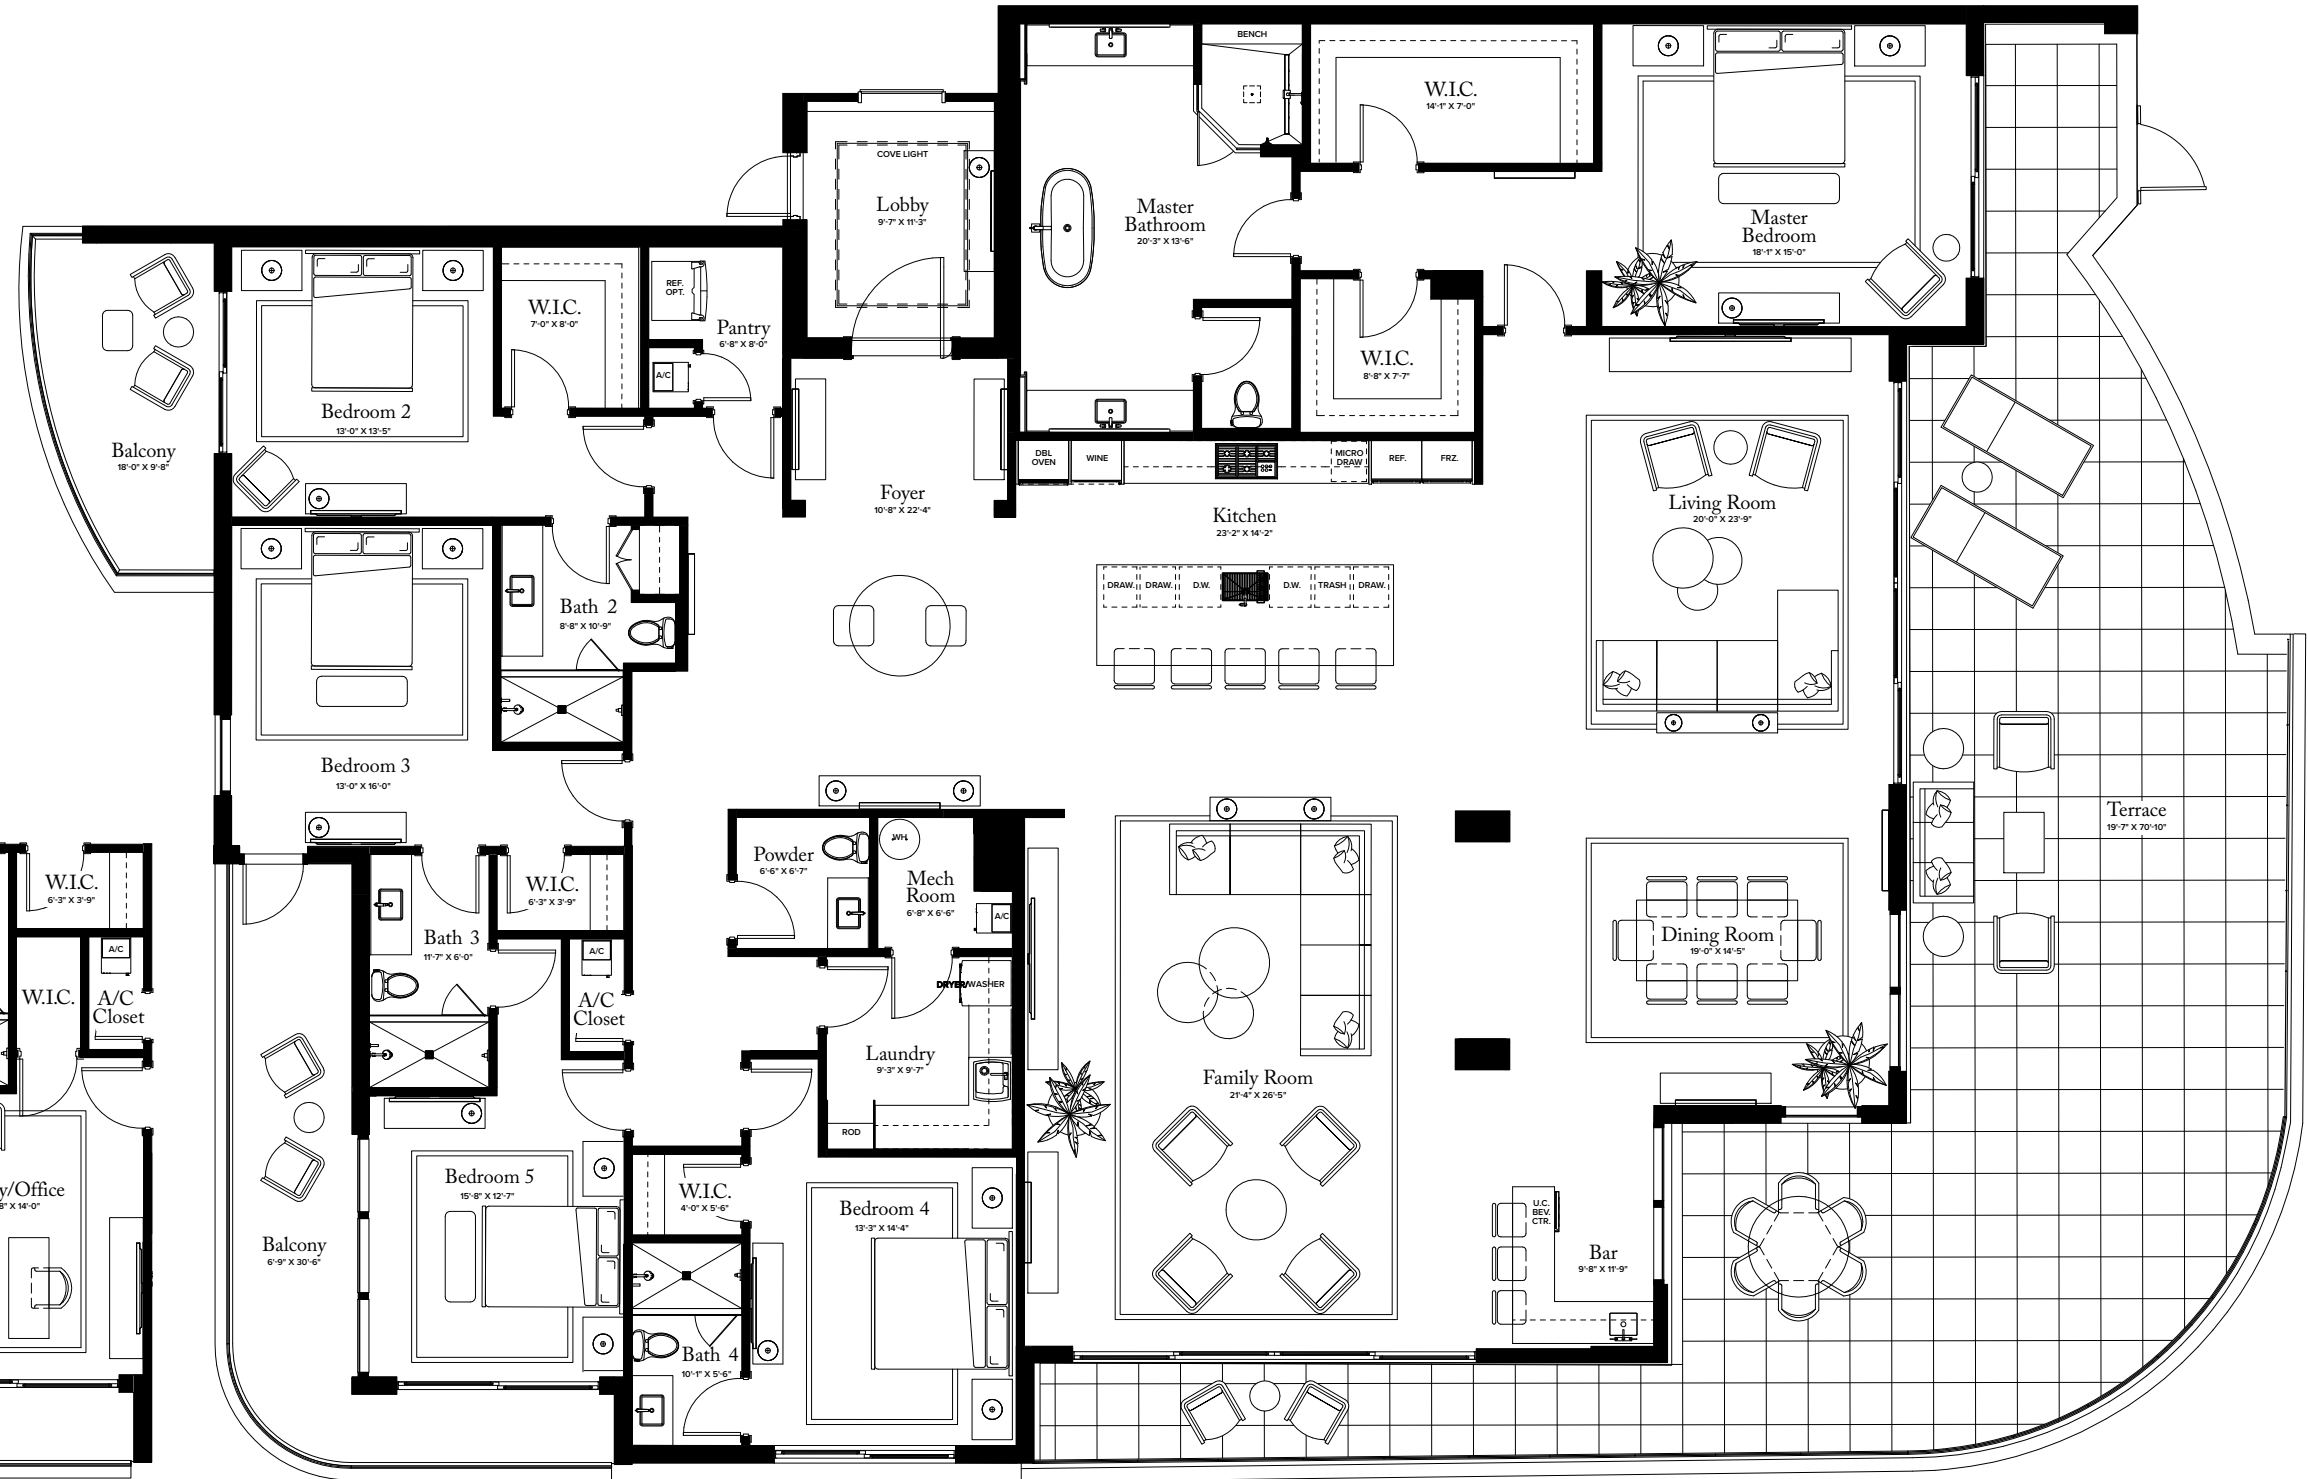

FLOOR 1

PLAN G TERRACE

3 BEDROOMS / 3.5 BATHROOMS
OFFICE/DEN

INTERIOR: 3,340 SQ FT
EXTERIOR: 539 SQ FT

TOTAL: 3,879 SQ FT

THE RITZ-CARLTON RESIDENCES

PALM BEACH GARDENS

OPTIONAL