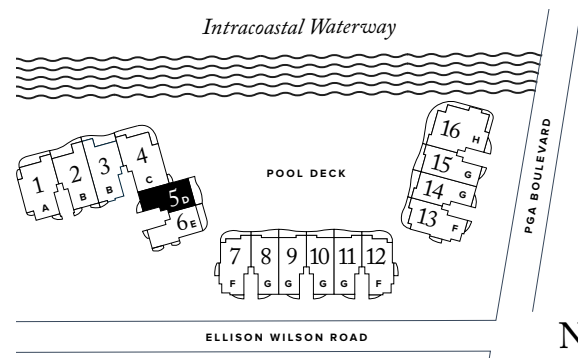

PLAN D TERRACE

3 BEDROOMS / 3.5 BATHROOMS
OFFICE/DEN

INTERIOR: 2,875 SQ FT

EXTERIOR: 678 SQ FT

TOTAL: 3,553 SQ FT