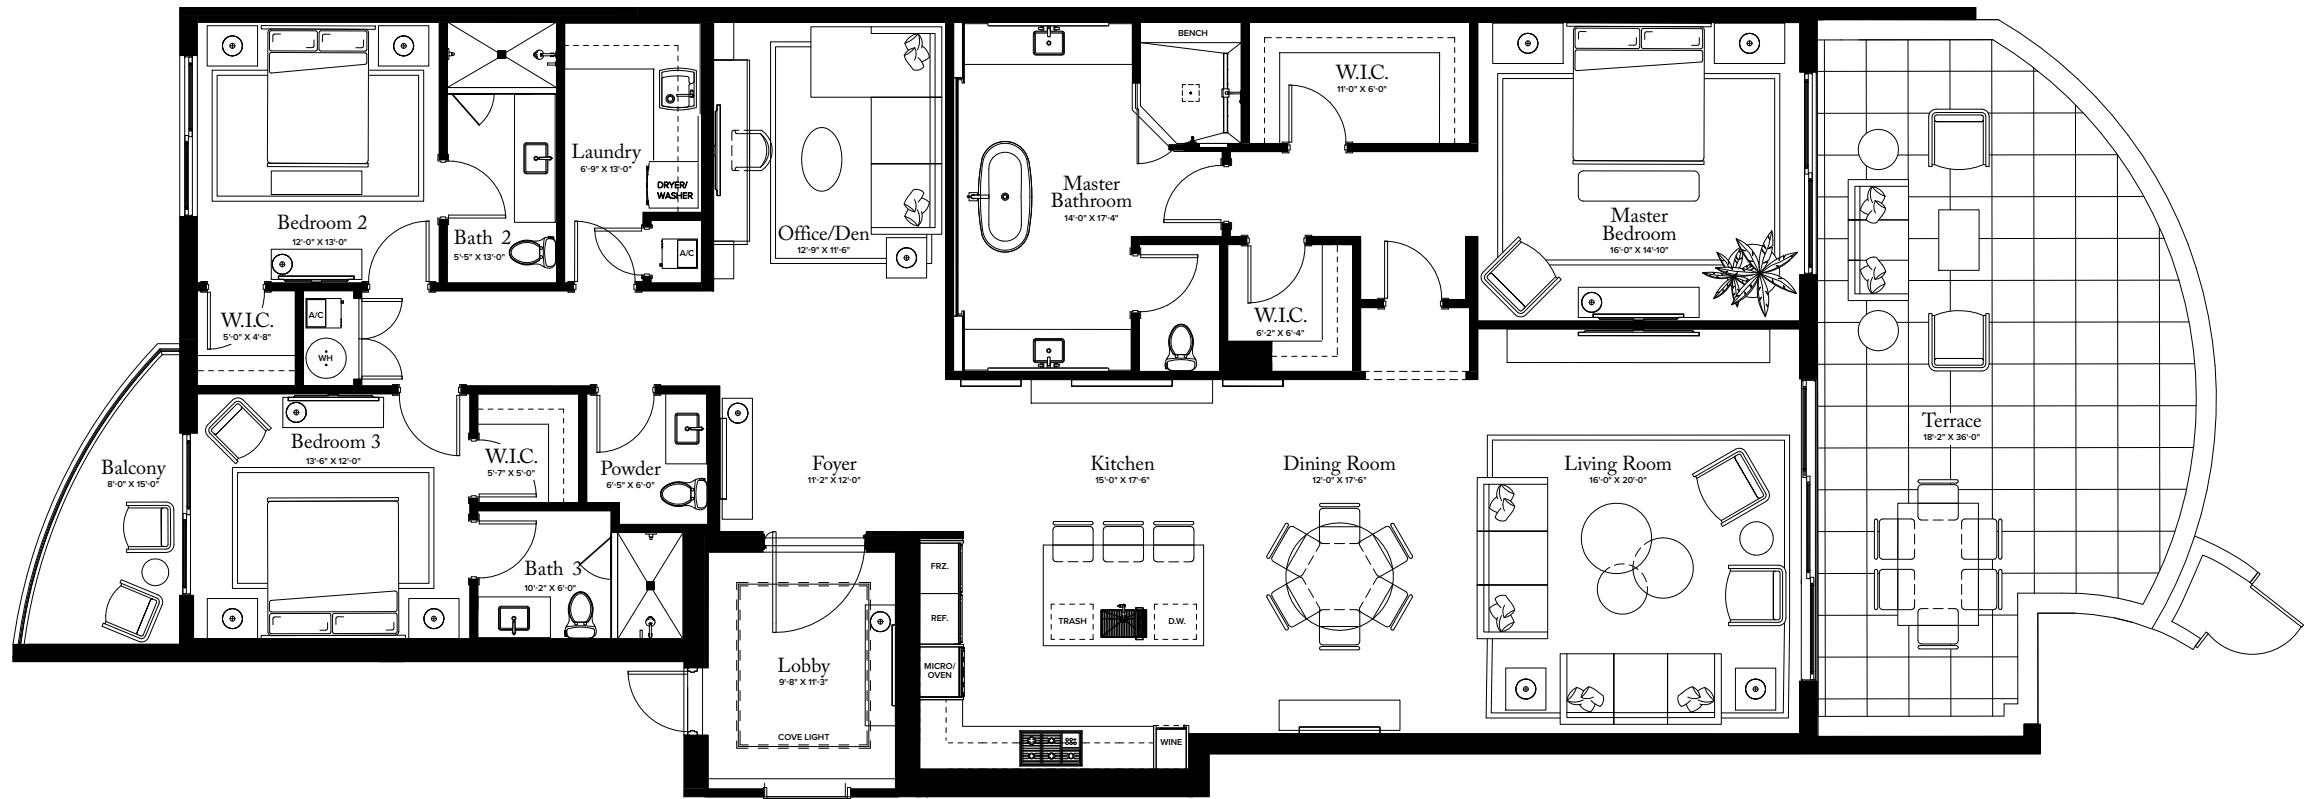

**THE RITZ-CARLTON
RESIDENCES**

PALM BEACH GARDENS