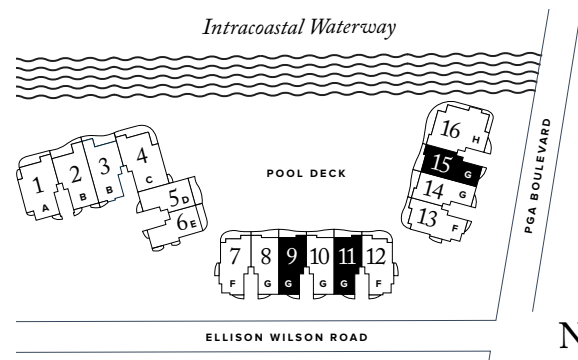

PLAN G

3 BEDROOMS / 3.5 BATHROOMS
OFFICE/DEN

INTERIOR: 3,340 SQ FT
EXTERIOR: 559 SQ FT

TOTAL: 3,899 SQ FT