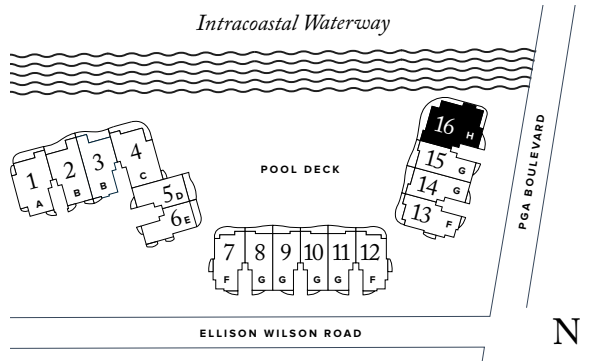

THE RITZ-CARLTON RESIDENCES

PALM BEACH GARDENS

OPTION

THE ESTATE COLLECTION RESIDENCE 16

FLOORS 2-6

PLAN H
4-5 BEDROOMS / 4.5 BATHROOMS
OFFICE/DEN

INTERIOR: 5,120 SQ FT
EXTERIOR: 1,494 SQ FT
TOTAL: 6,614 SQ FT