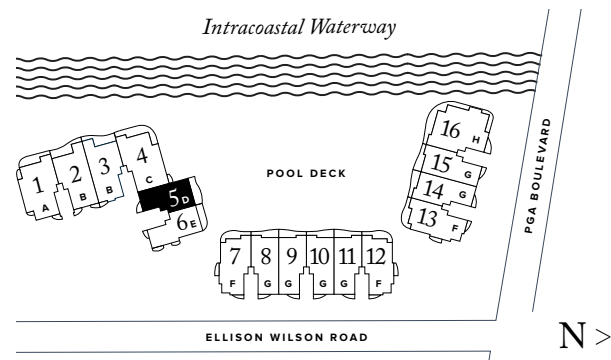

THE ESTATE COLLECTION

RESIDENCE 05

FLOORS 2-6

PLAN D

3 BEDROOMS / 3.5 BATHROOMS
OFFICE/DEN

INTERIOR: 2,875 SQ FT
EXTERIOR: 524 SQ FT

TOTAL: 3,399 SQ FT

THE RITZ-CARLTON RESIDENCES