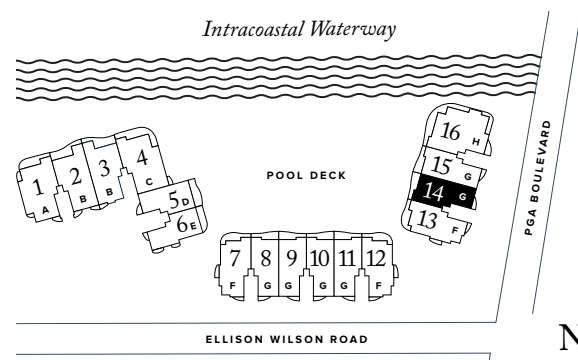

PLAN G TERRACE

3 BEDROOMS / 3.5 BATHROOMS
OFFICE/DEN

INTERIOR: 3,340 SQ FT
EXTERIOR: 907 SQ FT

TOTAL: 4,247 SQ FT