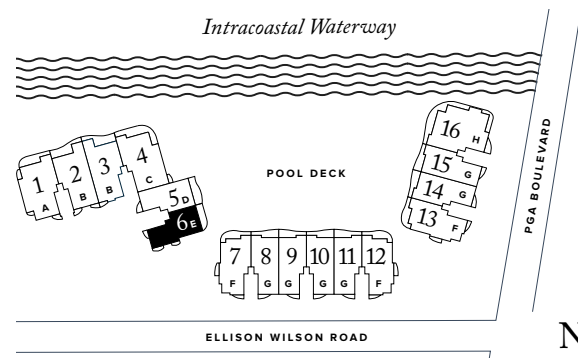

PLAN E TERRACE

3-4 BEDROOMS / 4.5 BATHROOMS
OFFICE/DEN

INTERIOR: 3,455 SQ FT
EXTERIOR: 911 SQ FT

TOTAL: 4,366 SQ FT