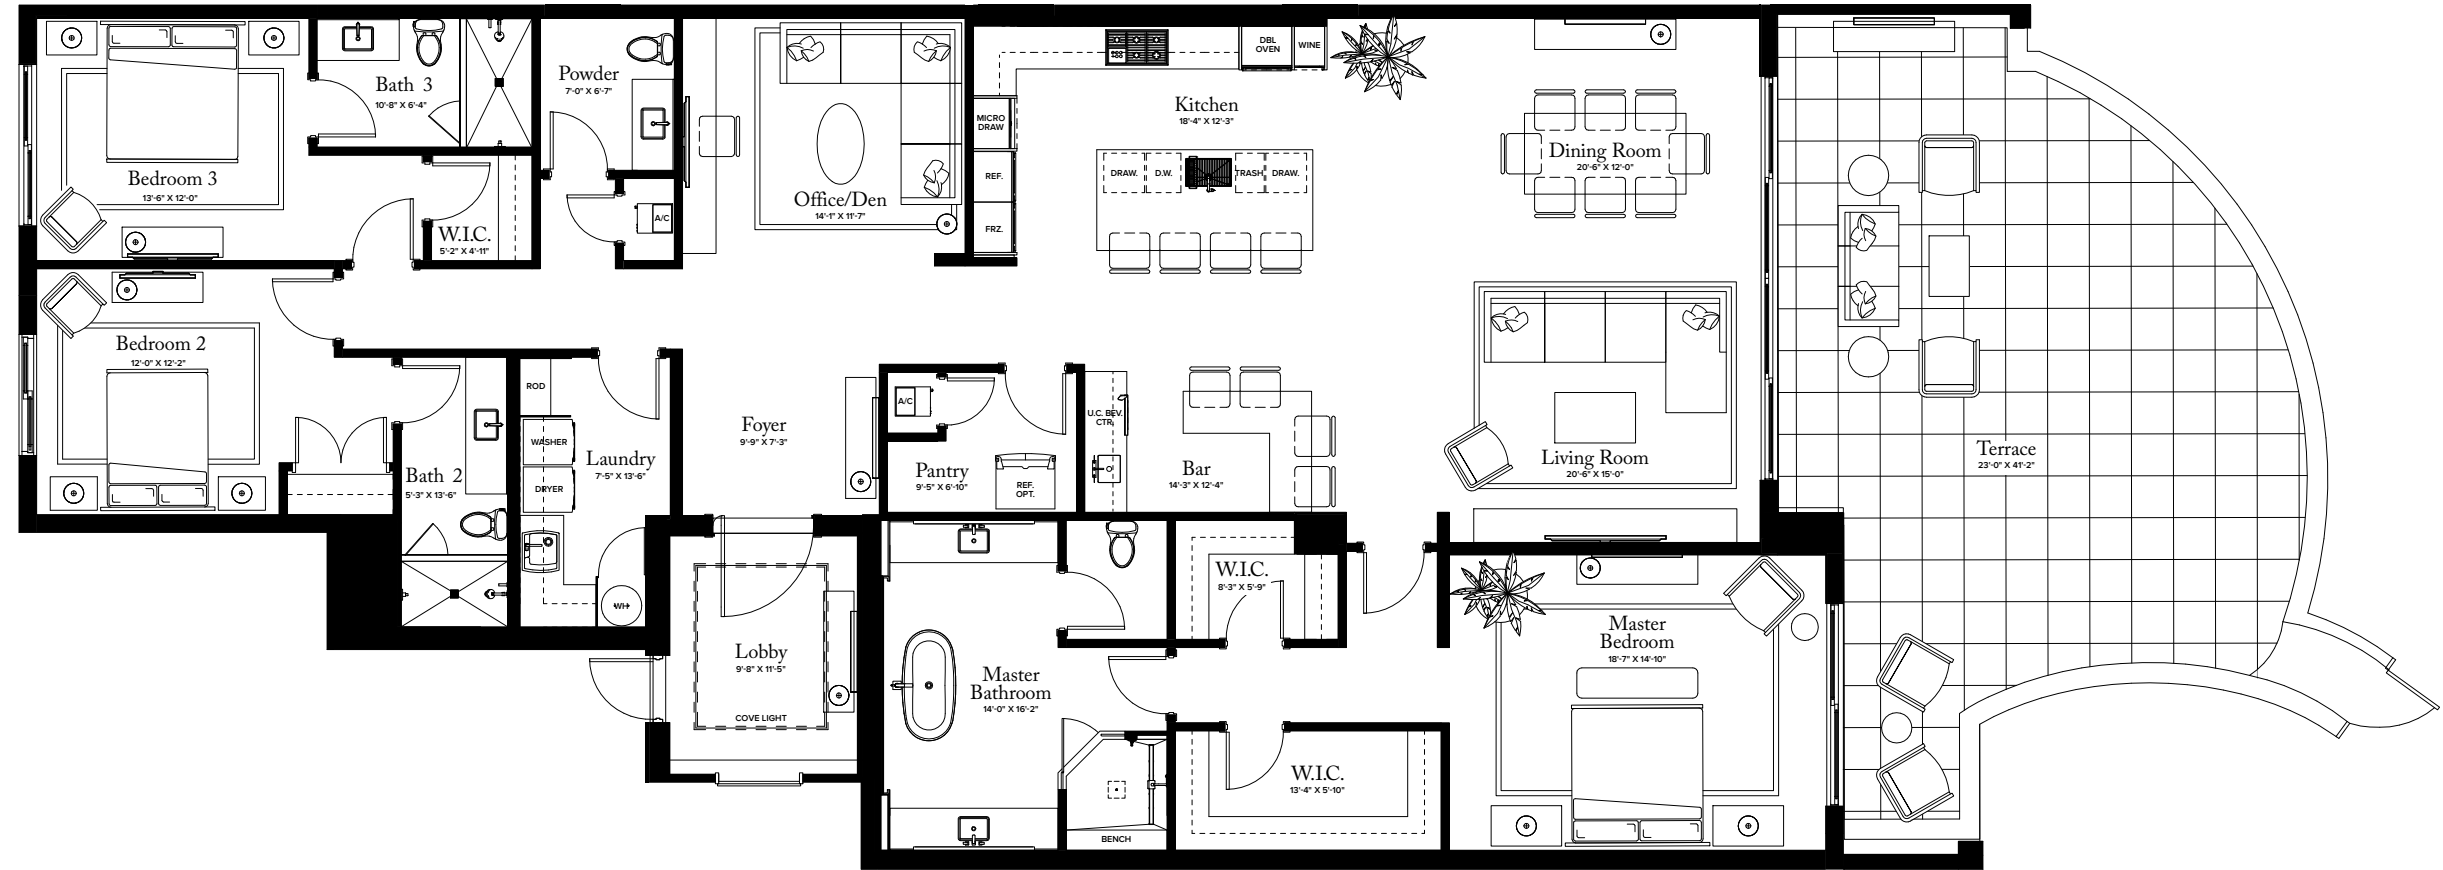

**THE RITZ-CARLTON
RESIDENCES**

PALM BEACH GARDENS