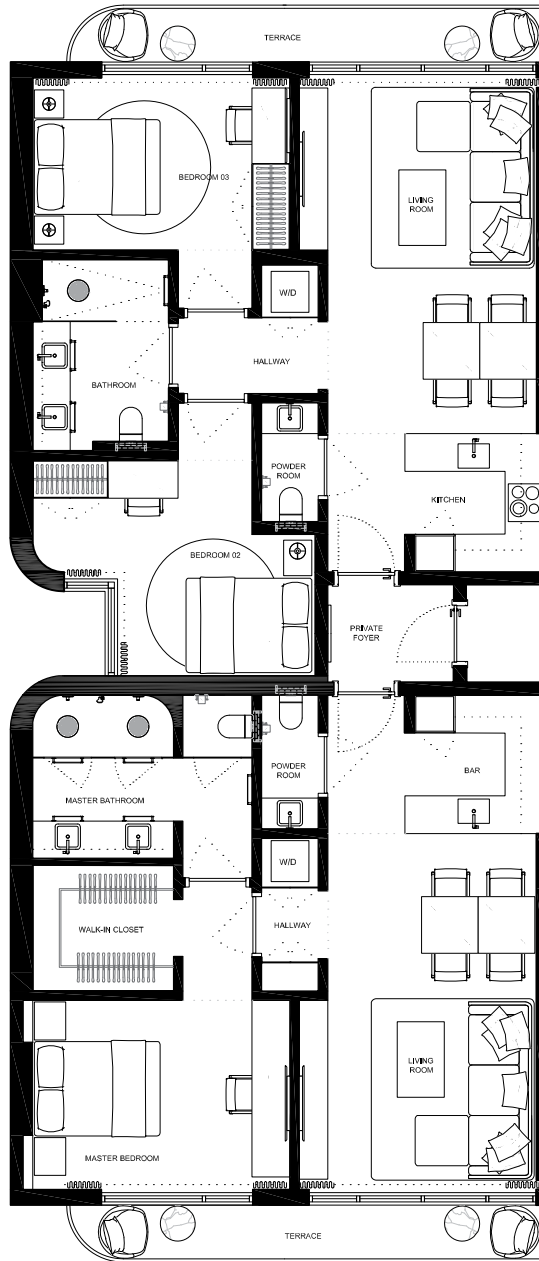

EDGEWATER MIAMI
VIDA®
RESIDENCES

UNIT 01

3 BED+2 BATH+
2 1/2 BATH

INTERIOR 1676sqft/155,7m2
EXTERIOR 150sqft/13,9m2
TOTAL 1826sqft/169,6m2

01	03	05	07	09	11	13	15	17
	02	04	06	08	10	12	14	16