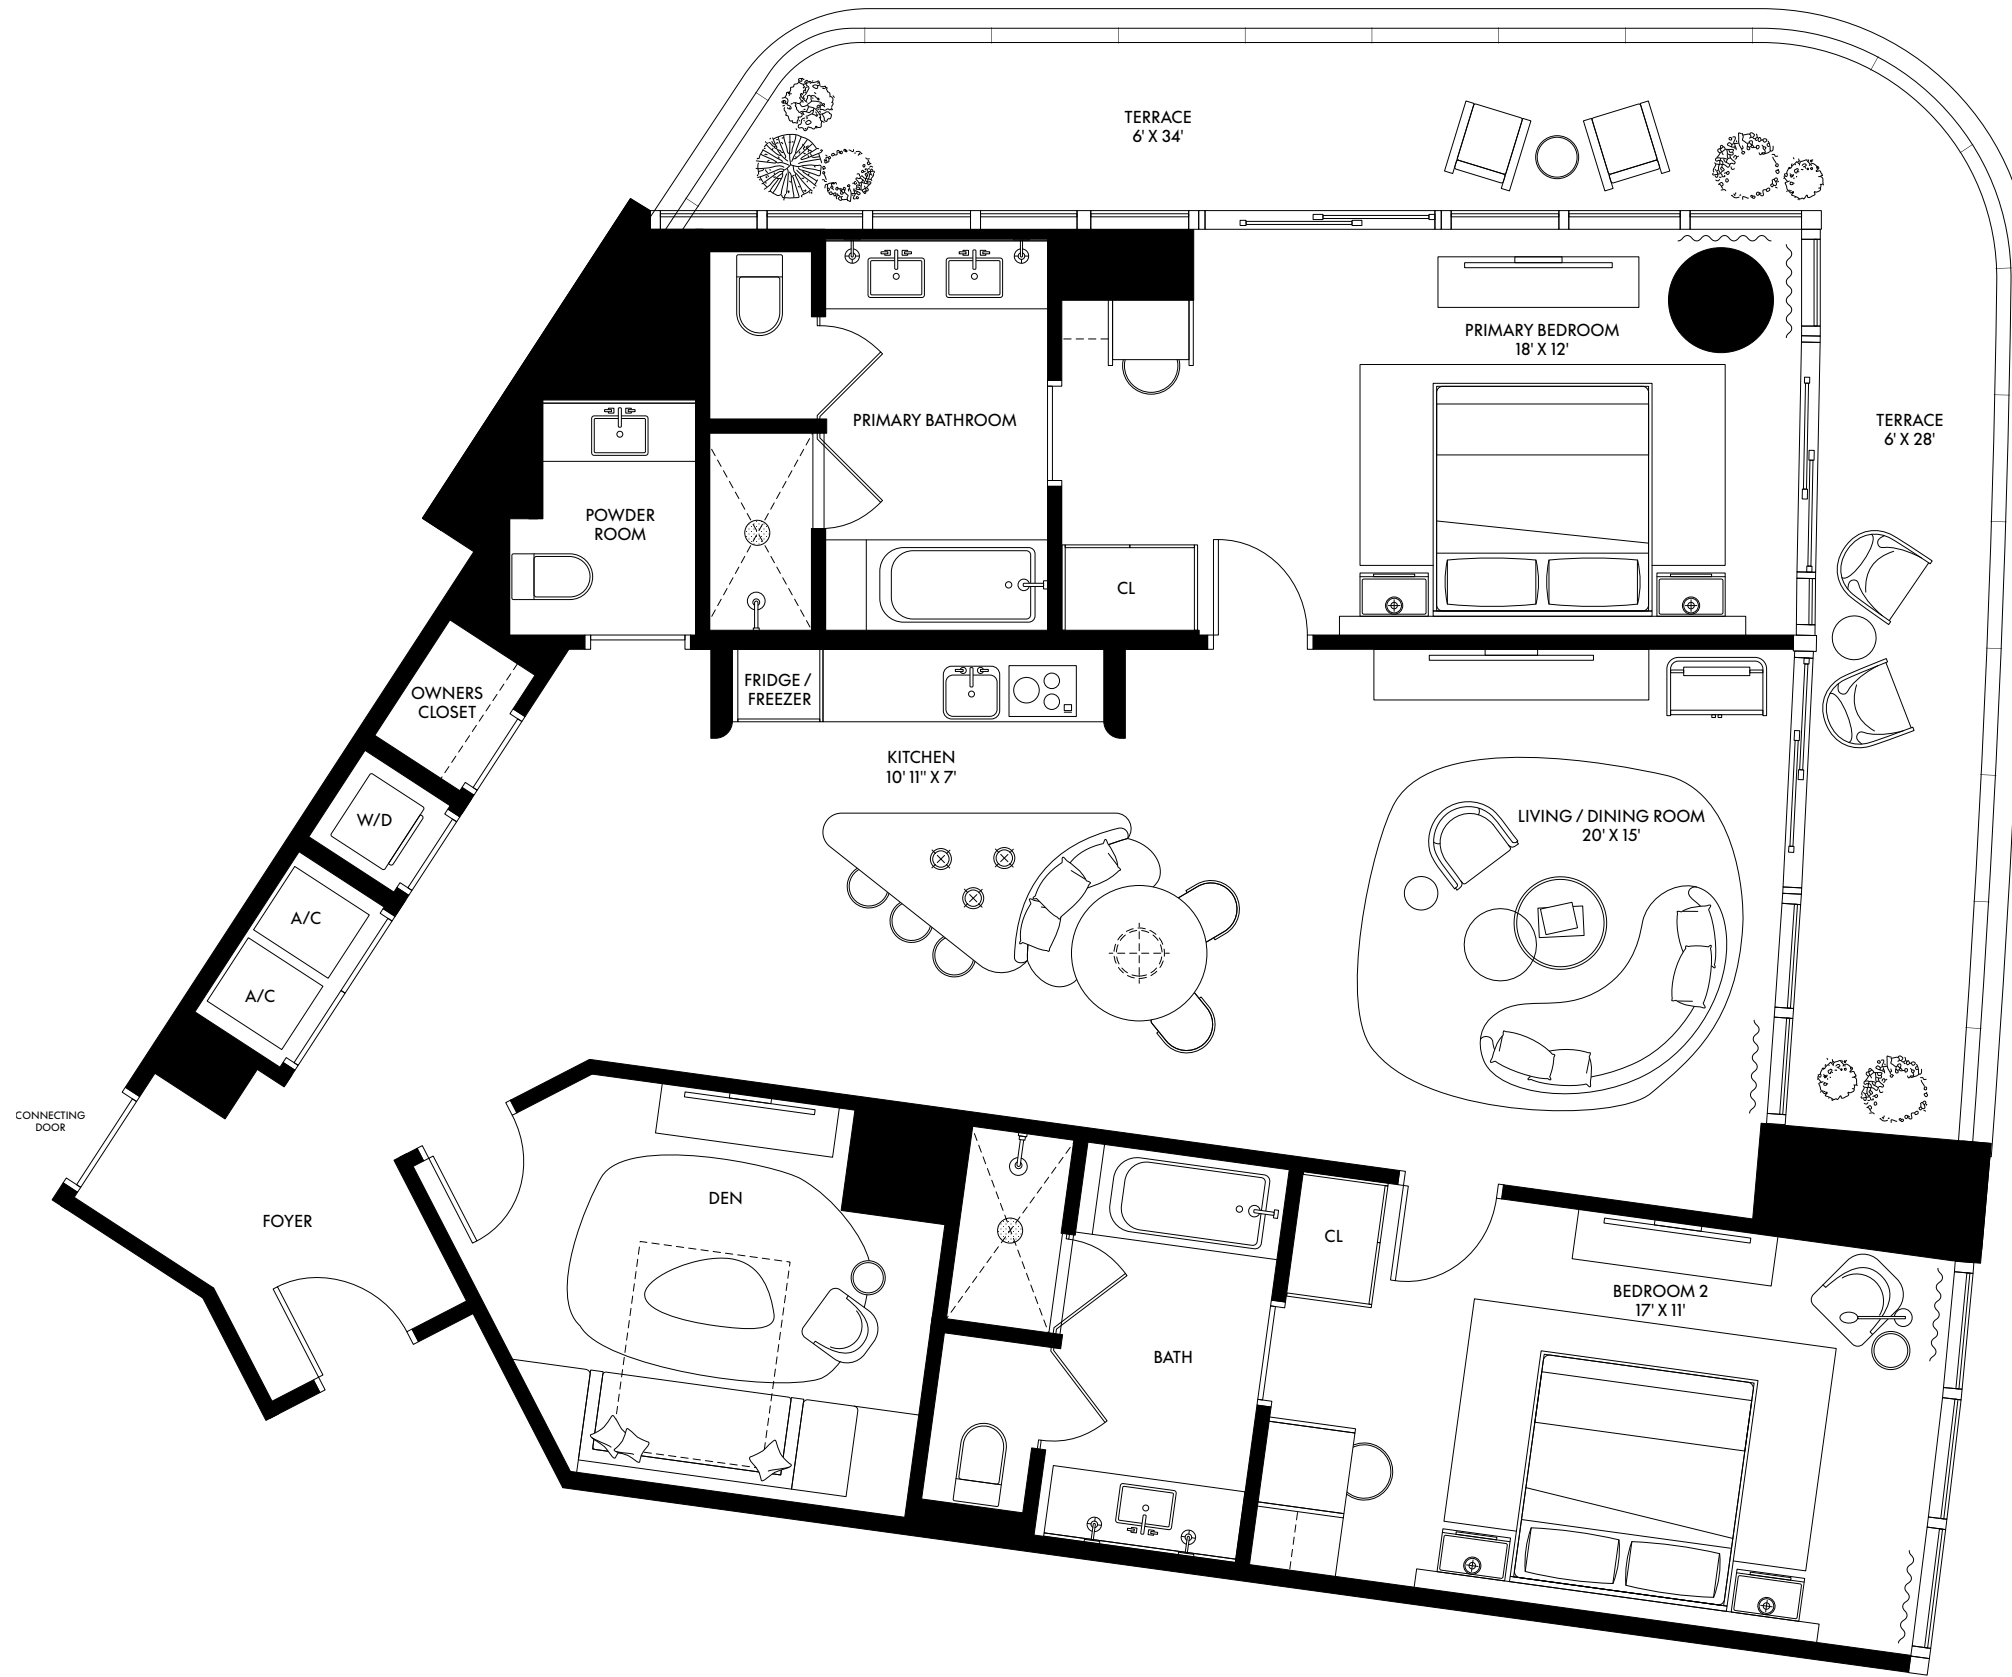

LEVEL 4-22

*BALCONIES VARY ON LEVELS 4, 5, 6, AND 7

SUITE 02

BEDROOM	1
BATHROOM	1.5
INTERIOR	994 SF
BALCONY	--
TOTAL	994 SF

SUITE 07

BEDROOM	1
BATHROOM	1.5
INTERIOR	1,024 SF
BALCONY	110 SF
TOTAL	1,134 SF

SUITE 08

BEDROOM	1
BATHROOM	1.5
INTERIOR	1,024 SF
BALCONY	110 SF
TOTAL	1,134 SF

SUITE 11

BEDROOM	1
BATHROOM	1.5
INTERIOR	1,118 SF
BALCONY	150 SF
TOTAL	1,268 SF

SUITE 12

BEDROOM	1
BATHROOM	1.5
INTERIOR	1,024 SF
BALCONY	110 SF
TOTAL	1,134 SF

SUITE 01

BEDROOM	2
BATHROOM	2.5
INTERIOR	1,568 SF
BALCONY	440 SF
TOTAL	2,008 SF

SUITE 03

BEDROOM	2
BATHROOM	2.5
INTERIOR	1,815 SF
BALCONY	370 SF
TOTAL	2,185 SF

SUITE 15

BEDROOM	2
BATHROOM	2.5
INTERIOR	1,922 SF
BALCONY	180 SF
TOTAL	2,102 SF

SUITE 04

BEDROOM	STUDIO
BATHROOM	1
INTERIOR	696 SF
BALCONY	70 SF
TOTAL	766 SF

SUITE 05

BEDROOM	STUDIO
BATHROOM	1
INTERIOR	728 SF
BALCONY	70 SF
TOTAL	798 SF

SUITE 06

BEDROOM	STUDIO
BATHROOM	1
INTERIOR	696 SF
BALCONY	70 SF
TOTAL	766 SF