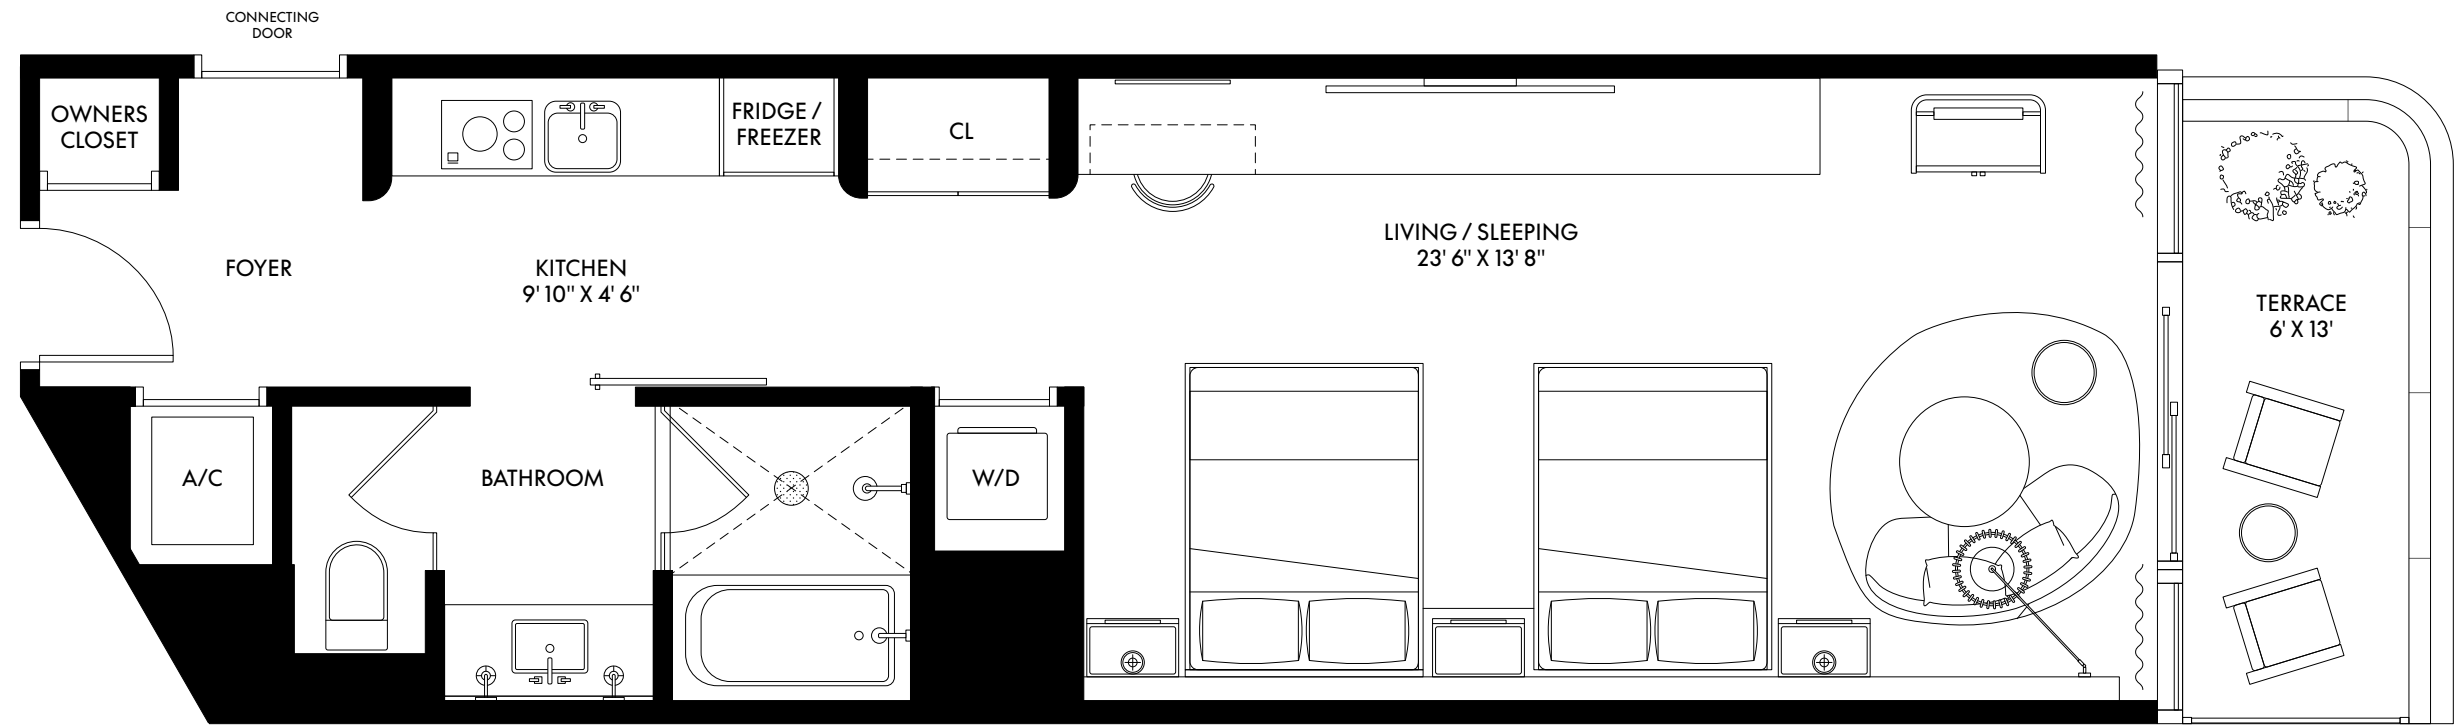

SUITE 01

BEDROOM	2
BATHROOM	2.5
INTERIOR	1,568 SF
BALCONY	440 SF
TOTAL	2,008 SF

SUITE 03

BEDROOM	2
BATHROOM	2.5
INTERIOR	1,815 SF
BALCONY	370 SF
TOTAL	2,185 SF

SUITE 15

BEDROOM	2
BATHROOM	2.5
INTERIOR	1,922 SF
BALCONY	180 SF
TOTAL	2,102 SF

SUITE 04

BEDROOM	STUDIO
BATHROOM	1
INTERIOR	696 SF
BALCONY	70 SF
TOTAL	766 SF

SUITE 05

BEDROOM	STUDIO
BATHROOM	1
INTERIOR	728 SF
BALCONY	70 SF
TOTAL	798 SF

SUITE 06

BEDROOM	STUDIO
BATHROOM	1
INTERIOR	696 SF
BALCONY	70 SF
TOTAL	766 SF

SUITE 09

BEDROOM	STUDIO
BATHROOM	1
INTERIOR	696 SF
BALCONY	70 SF
TOTAL	766 SF

SUITE 10

BEDROOM	STUDIO
BATHROOM	1
INTERIOR	696 SF
BALCONY	70 SF
TOTAL	766 SF

SUITE 13

BEDROOM	STUDIO
BATHROOM	1
INTERIOR	696 SF
BALCONY	70 SF
TOTAL	766 SF

SUITE 14

BEDROOM	STUDIO
BATHROOM	1
INTERIOR	578 SF
BALCONY	70 SF
TOTAL	648 SF