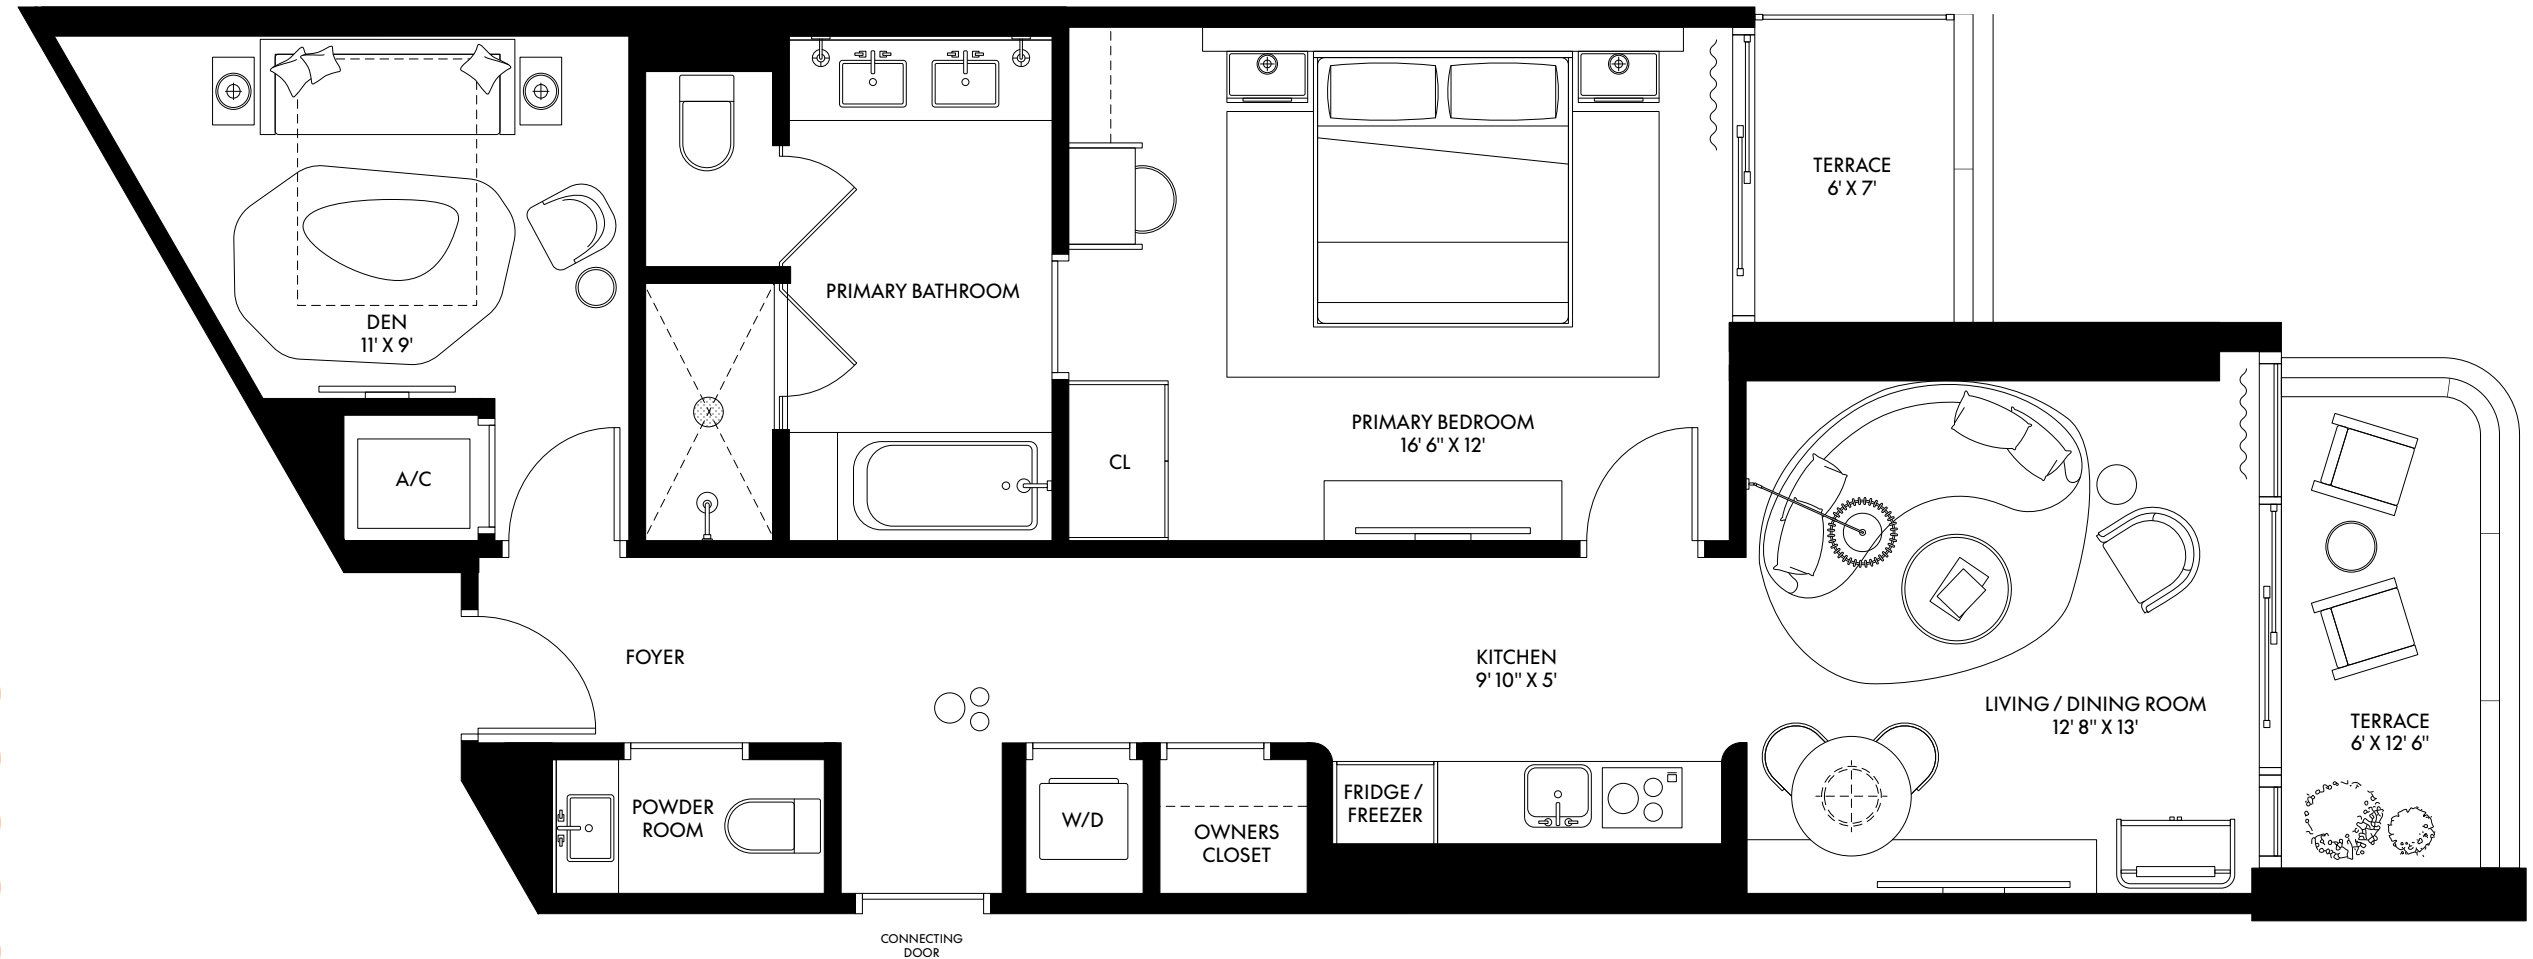

LEVEL 4-22

*BALCONIES VARY ON LEVELS 4, 5, 6, AND 7

SUITE 02

BEDROOM	1
BATHROOM	1.5
INTERIOR	994 SF
BALCONY	--
TOTAL	994 SF

SUITE 07

BEDROOM	1
BATHROOM	1.5
INTERIOR	1,024 SF
BALCONY	110 SF
TOTAL	1,134 SF

SUITE 08

BEDROOM	1
BATHROOM	1.5
INTERIOR	1,024 SF
BALCONY	110 SF
TOTAL	1,134 SF

SUITE 11

BEDROOM	1
BATHROOM	1.5
INTERIOR	1,118 SF
BALCONY	150 SF
TOTAL	1,268 SF

SUITE 12

BEDROOM	1
BATHROOM	1.5
INTERIOR	1,024 SF
BALCONY	110 SF
TOTAL	1,134 SF

SUITE 01

BEDROOM	2
BATHROOM	2.5
INTERIOR	1,568 SF
BALCONY	440 SF
TOTAL	2,008 SF

SUITE 03

BEDROOM	2
BATHROOM	2.5
INTERIOR	1,815 SF
BALCONY	370 SF
TOTAL	2,185 SF

SUITE 15

BEDROOM	2
BATHROOM	2.5
INTERIOR	1,922 SF
BALCONY	180 SF
TOTAL	2,102 SF

SUITE 04

BEDROOM	STUDIO
BATHROOM	1
INTERIOR	696 SF
BALCONY	70 SF
TOTAL	766 SF

SUITE 05

BEDROOM	STUDIO
BATHROOM	1
INTERIOR	728 SF
BALCONY	70 SF
TOTAL	798 SF

SUITE 06

BEDROOM	STUDIO
BATHROOM	1
INTERIOR	696 SF
BALCONY	70 SF
TOTAL	766 SF