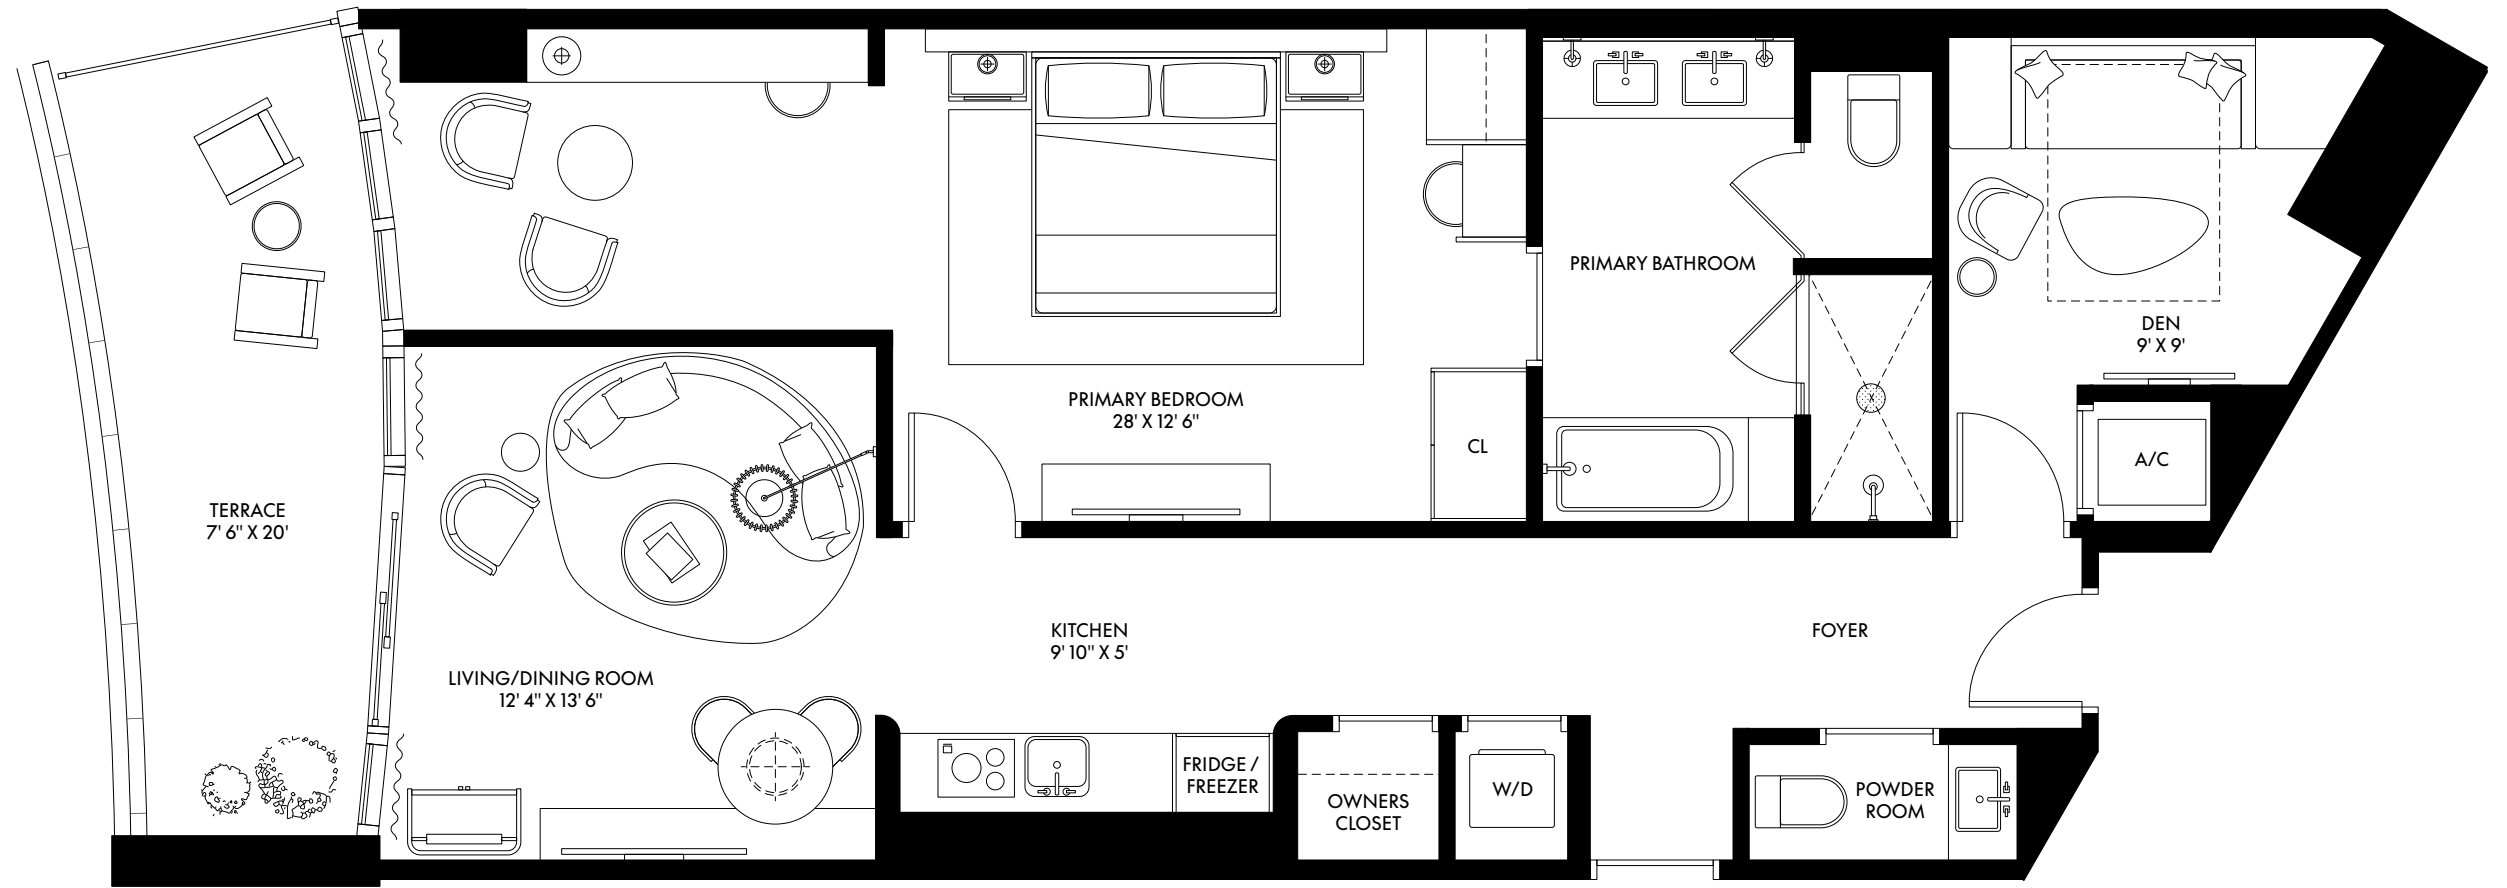

LEVEL 4-22

*BALCONIES VARY ON LEVELS 4, 5, 6, AND 7

SUITE 02

BEDROOM	1
BATHROOM	1.5
INTERIOR	994 SF
BALCONY	--
TOTAL	994 SF

SUITE 07

BEDROOM	1
BATHROOM	1.5
INTERIOR	1,024 SF
BALCONY	110 SF
TOTAL	1,134 SF

SUITE 08

BEDROOM	1
BATHROOM	1.5
INTERIOR	1,024 SF
BALCONY	110 SF
TOTAL	1,134 SF

SUITE 11

BEDROOM	1
BATHROOM	1.5
INTERIOR	1,118 SF
BALCONY	150 SF
TOTAL	1,268 SF

SUITE 12

BEDROOM	1
BATHROOM	1.5
INTERIOR	1,024 SF
BALCONY	110 SF
TOTAL	1,134 SF

SUITE 01

BEDROOM	2
BATHROOM	2.5
INTERIOR	1,568 SF
BALCONY	440 SF
TOTAL	2,008 SF

SUITE 03

BEDROOM	2
BATHROOM	2.5
INTERIOR	1,815 SF
BALCONY	370 SF
TOTAL	2,185 SF

SUITE 15

BEDROOM	2
BATHROOM	2.5
INTERIOR	1,922 SF
BALCONY	180 SF
TOTAL	2,102 SF

SUITE 04

BEDROOM	STUDIO
BATHROOM	1
INTERIOR	696 SF
BALCONY	70 SF
TOTAL	766 SF

SUITE 05

BEDROOM	STUDIO
BATHROOM	1
INTERIOR	728 SF
BALCONY	70 SF
TOTAL	798 SF

SUITE 06

BEDROOM	STUDIO
BATHROOM	1
INTERIOR	696 SF
BALCONY	70 SF
TOTAL	766 SF