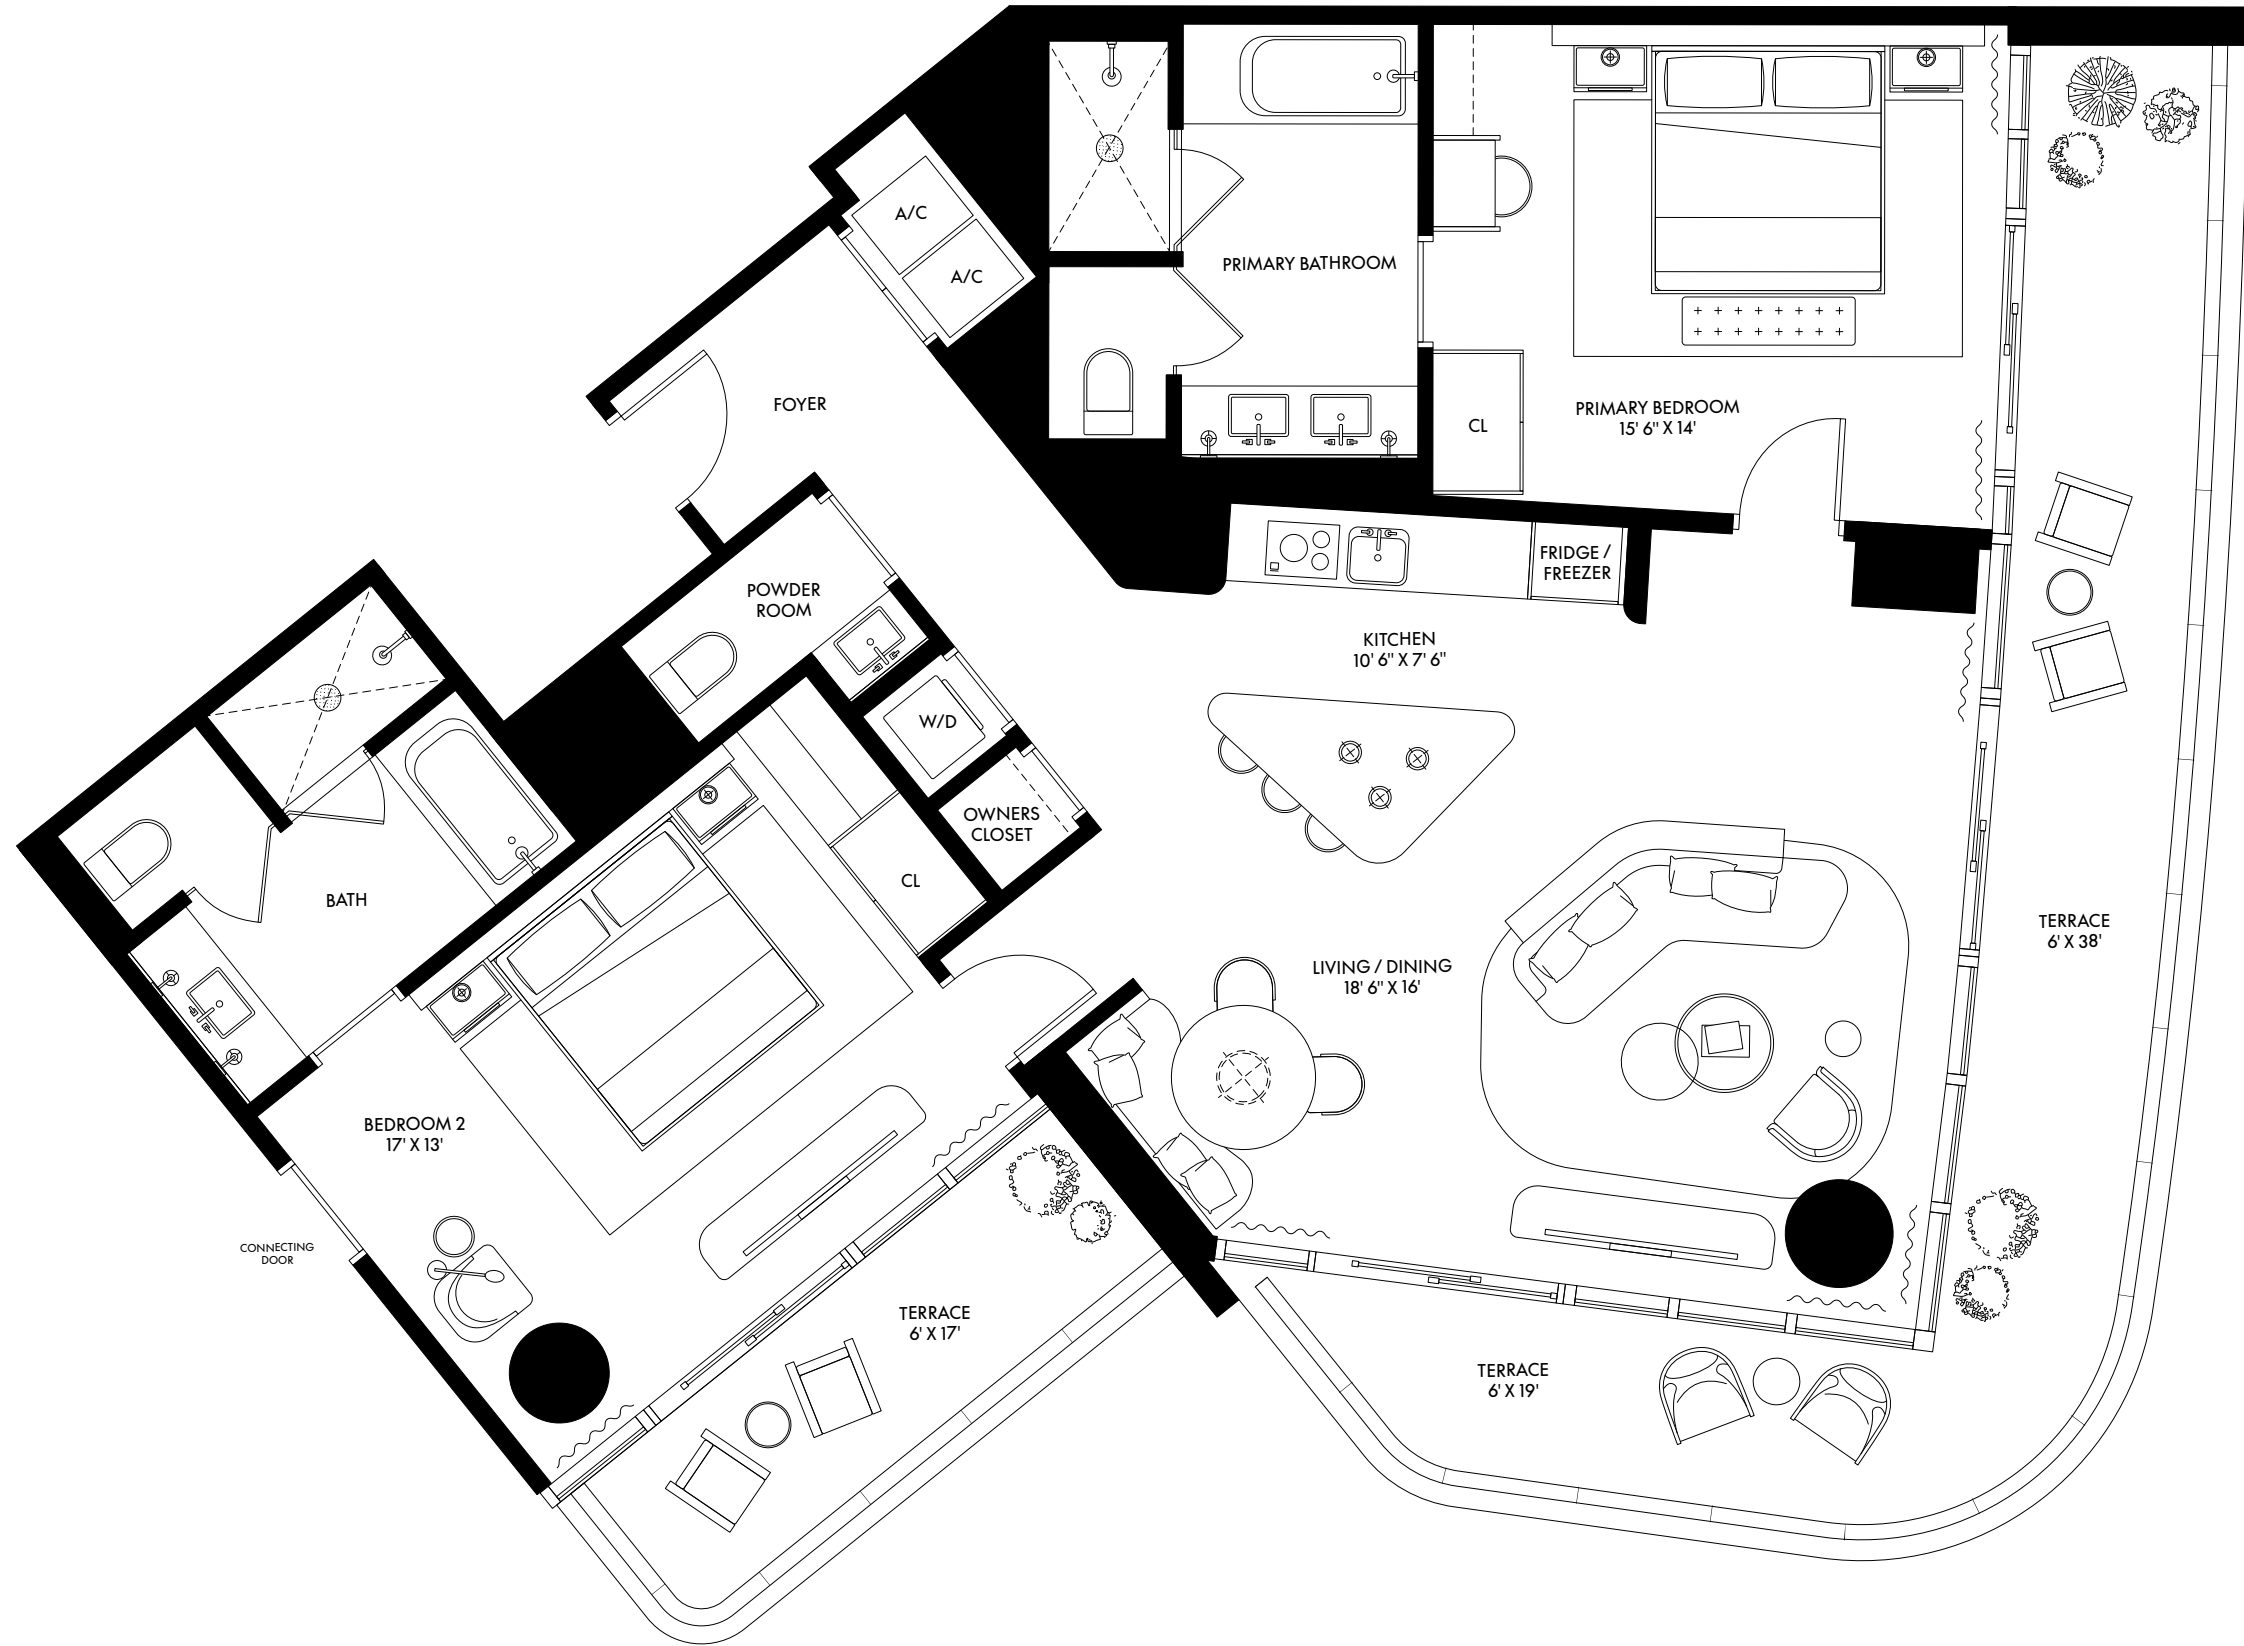

LEVEL 4-22

*BALCONIES VARY ON LEVELS 4, 5, 6, AND 7

SUITE 02

BEDROOM	1
BATHROOM	1.5
INTERIOR	994 SF
BALCONY	--
TOTAL	994 SF

SUITE 07

BEDROOM	1
BATHROOM	1.5
INTERIOR	1,024 SF
BALCONY	110 SF
TOTAL	1,134 SF

SUITE 08

BEDROOM	1
BATHROOM	1.5
INTERIOR	1,024 SF
BALCONY	110 SF
TOTAL	1,134 SF

SUITE 11

BEDROOM	1
BATHROOM	1.5
INTERIOR	1,118 SF
BALCONY	150 SF
TOTAL	1,268 SF

SUITE 12

BEDROOM	1
BATHROOM	1.5
INTERIOR	1,024 SF
BALCONY	110 SF
TOTAL	1,134 SF

SUITE 01

BEDROOM	2
BATHROOM	2.5
INTERIOR	1,568 SF
BALCONY	440 SF
TOTAL	2,008 SF

SUITE 03

BEDROOM	2
BATHROOM	2.5
INTERIOR	1,815 SF
BALCONY	370 SF
TOTAL	2,185 SF

SUITE 15

BEDROOM	2
BATHROOM	2.5
INTERIOR	1,922 SF
BALCONY	180 SF
TOTAL	2,102 SF

SUITE 04

BEDROOM	STUDIO
BATHROOM	1
INTERIOR	696 SF
BALCONY	70 SF
TOTAL	766 SF

SUITE 05

BEDROOM	STUDIO
BATHROOM	1
INTERIOR	728 SF
BALCONY	70 SF
TOTAL	798 SF

SUITE 06

BEDROOM	STUDIO
BATHROOM	1
INTERIOR	696 SF
BALCONY	70 SF
TOTAL	766 SF