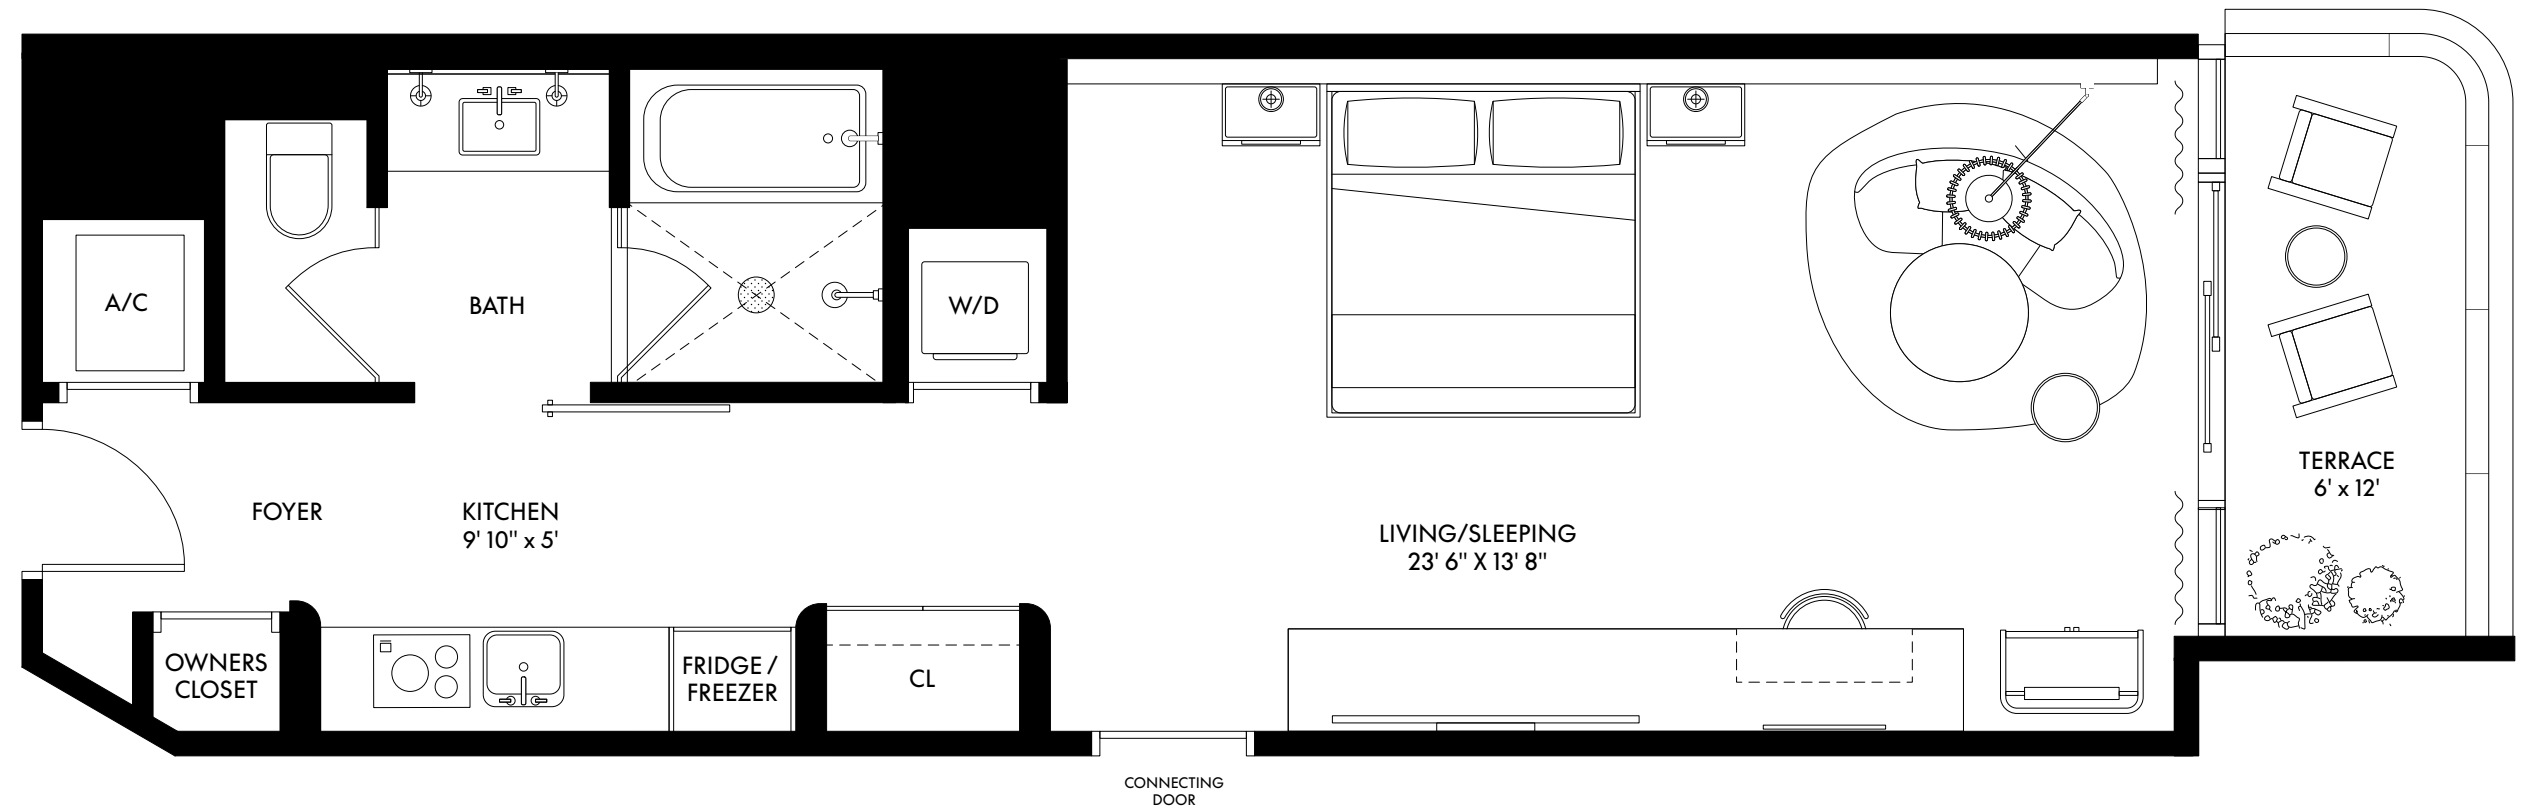

BEDROOM	1
BATHROOM	1.5
INTERIOR	1,024 SF
BALCONY	110 SF
TOTAL	1,134 SF

SUITE 11

BEDROOM	1
BATHROOM	1.5
INTERIOR	1,118 SF
BALCONY	150 SF
TOTAL	1,268 SF

SUITE 12

BEDROOM	1
BATHROOM	1.5
INTERIOR	1,024 SF
BALCONY	110 SF
TOTAL	1,134 SF

SUITE 01

BEDROOM	2
BATHROOM	2.5
INTERIOR	1,568 SF
BALCONY	440 SF
TOTAL	2,008 SF

SUITE 03

BEDROOM	2
BATHROOM	2.5
INTERIOR	1,815 SF
BALCONY	370 SF
TOTAL	2,185 SF

SUITE 15

BEDROOM	2
BATHROOM	2.5
INTERIOR	1,922 SF
BALCONY	180 SF
TOTAL	2,102 SF

SUITE 04

BEDROOM	STUDIO
BATHROOM	1
INTERIOR	696 SF
BALCONY	70 SF
TOTAL	766 SF

SUITE 05

BEDROOM	STUDIO
BATHROOM	1
INTERIOR	728 SF
BALCONY	70 SF
TOTAL	798 SF

SUITE 06

BEDROOM	STUDIO
BATHROOM	1
INTERIOR	696 SF
BALCONY	70 SF
TOTAL	766 SF

SUITE 09

BEDROOM	STUDIO
BATHROOM	1
INTERIOR	696 SF
BALCONY	70 SF
TOTAL	766 SF

SUITE 10

BEDROOM	STUDIO
BATHROOM	1
INTERIOR	696 SF
BALCONY	70 SF
TOTAL	766 SF

SUITE 13

BEDROOM	STUDIO
BATHROOM	1
INTERIOR	696 SF
BALCONY	70 SF
TOTAL	766 SF