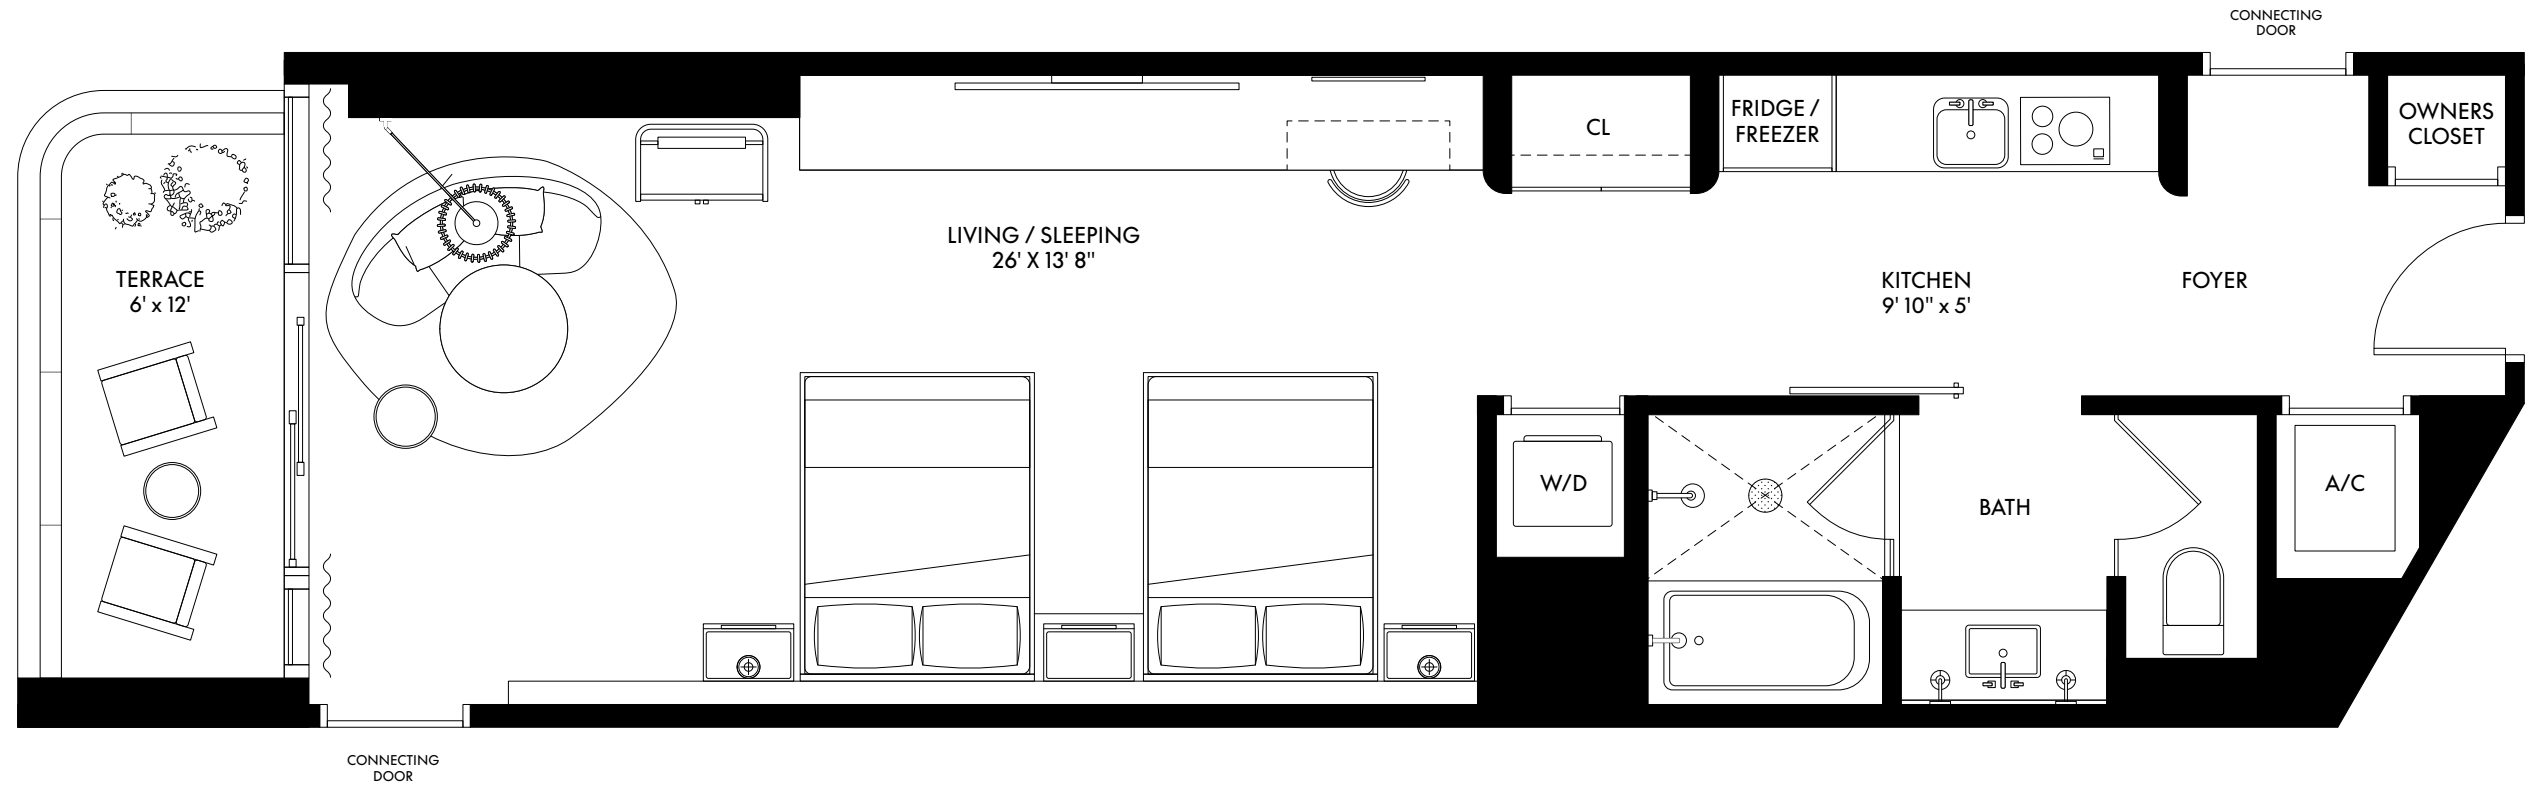

LEVEL 4-22

*BALCONIES VARY ON LEVELS 4, 5, 6, AND 7

SUITE 02

BEDROOM	1
BATHROOM	1.5
INTERIOR	994 SF
BALCONY	--
TOTAL	994 SF

SUITE 07

BEDROOM	1
BATHROOM	1.5
INTERIOR	1,024 SF
BALCONY	110 SF
TOTAL	1,134 SF

SUITE 08

BEDROOM	1
BATHROOM	1.5
INTERIOR	1,024 SF
BALCONY	110 SF
TOTAL	1,134 SF

SUITE 11

BEDROOM	1
BATHROOM	1.5
INTERIOR	1,118 SF
BALCONY	150 SF
TOTAL	1,268 SF

SUITE 12

BEDROOM	1
BATHROOM	1.5
INTERIOR	1,024 SF
BALCONY	110 SF
TOTAL	1,134 SF

SUITE 01

BEDROOM	2
BATHROOM	2.5
INTERIOR	1,568 SF
BALCONY	440 SF
TOTAL	2,008 SF

SUITE 03

BEDROOM	2
BATHROOM	2.5
INTERIOR	1,815 SF
BALCONY	370 SF
TOTAL	2,185 SF

SUITE 15

BEDROOM	2
BATHROOM	2.5
INTERIOR	1,922 SF
BALCONY	180 SF
TOTAL	2,102 SF

SUITE 04

BEDROOM	STUDIO
BATHROOM	1
INTERIOR	696 SF
BALCONY	70 SF
TOTAL	766 SF

SUITE 05

BEDROOM	STUDIO
BATHROOM	1
INTERIOR	728 SF
BALCONY	70 SF
TOTAL	798 SF

SUITE 06

BEDROOM	STUDIO
BATHROOM	1
INTERIOR	696 SF
BALCONY	70 SF
TOTAL	766 SF