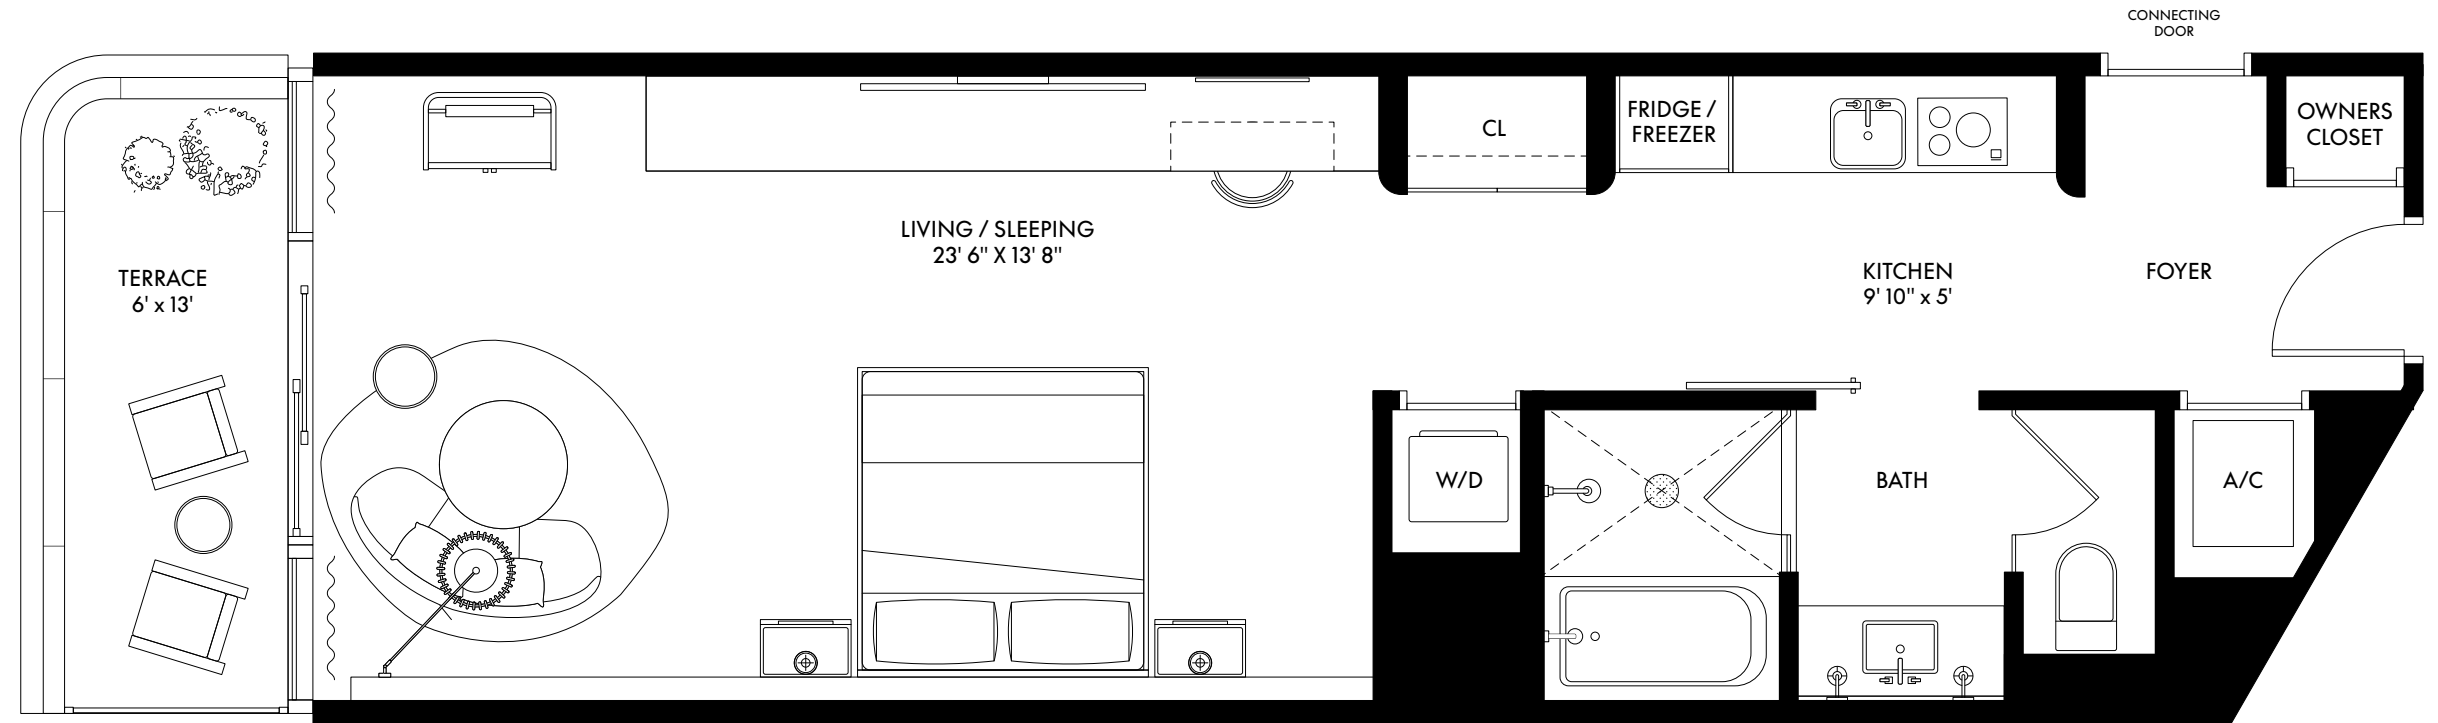

SUITE 01

BEDROOM	2
BATHROOM	2.5
INTERIOR	1,568 SF
BALCONY	440 SF
TOTAL	2,008 SF

SUITE 03

BEDROOM	2
BATHROOM	2.5
INTERIOR	1,815 SF
BALCONY	370 SF
TOTAL	2,185 SF

SUITE 15

BEDROOM	2
BATHROOM	2.5
INTERIOR	1,922 SF
BALCONY	180 SF
TOTAL	2,102 SF

SUITE 04

BEDROOM	STUDIO
BATHROOM	1
INTERIOR	696 SF
BALCONY	70 SF
TOTAL	766 SF

SUITE 05

BEDROOM	STUDIO
BATHROOM	1
INTERIOR	728 SF
BALCONY	70 SF
TOTAL	798 SF

SUITE 06

BEDROOM	STUDIO
BATHROOM	1
INTERIOR	696 SF
BALCONY	70 SF
TOTAL	766 SF

SUITE 09

BEDROOM	STUDIO
BATHROOM	1
INTERIOR	696 SF
BALCONY	70 SF
TOTAL	766 SF

SUITE 10

BEDROOM	STUDIO
BATHROOM	1
INTERIOR	696 SF
BALCONY	70 SF
TOTAL	766 SF

SUITE 13

BEDROOM	STUDIO
BATHROOM	1
INTERIOR	696 SF
BALCONY	70 SF
TOTAL	766 SF

SUITE 14

BEDROOM	STUDIO
BATHROOM	1
INTERIOR	578 SF
BALCONY	70 SF
TOTAL	648 SF