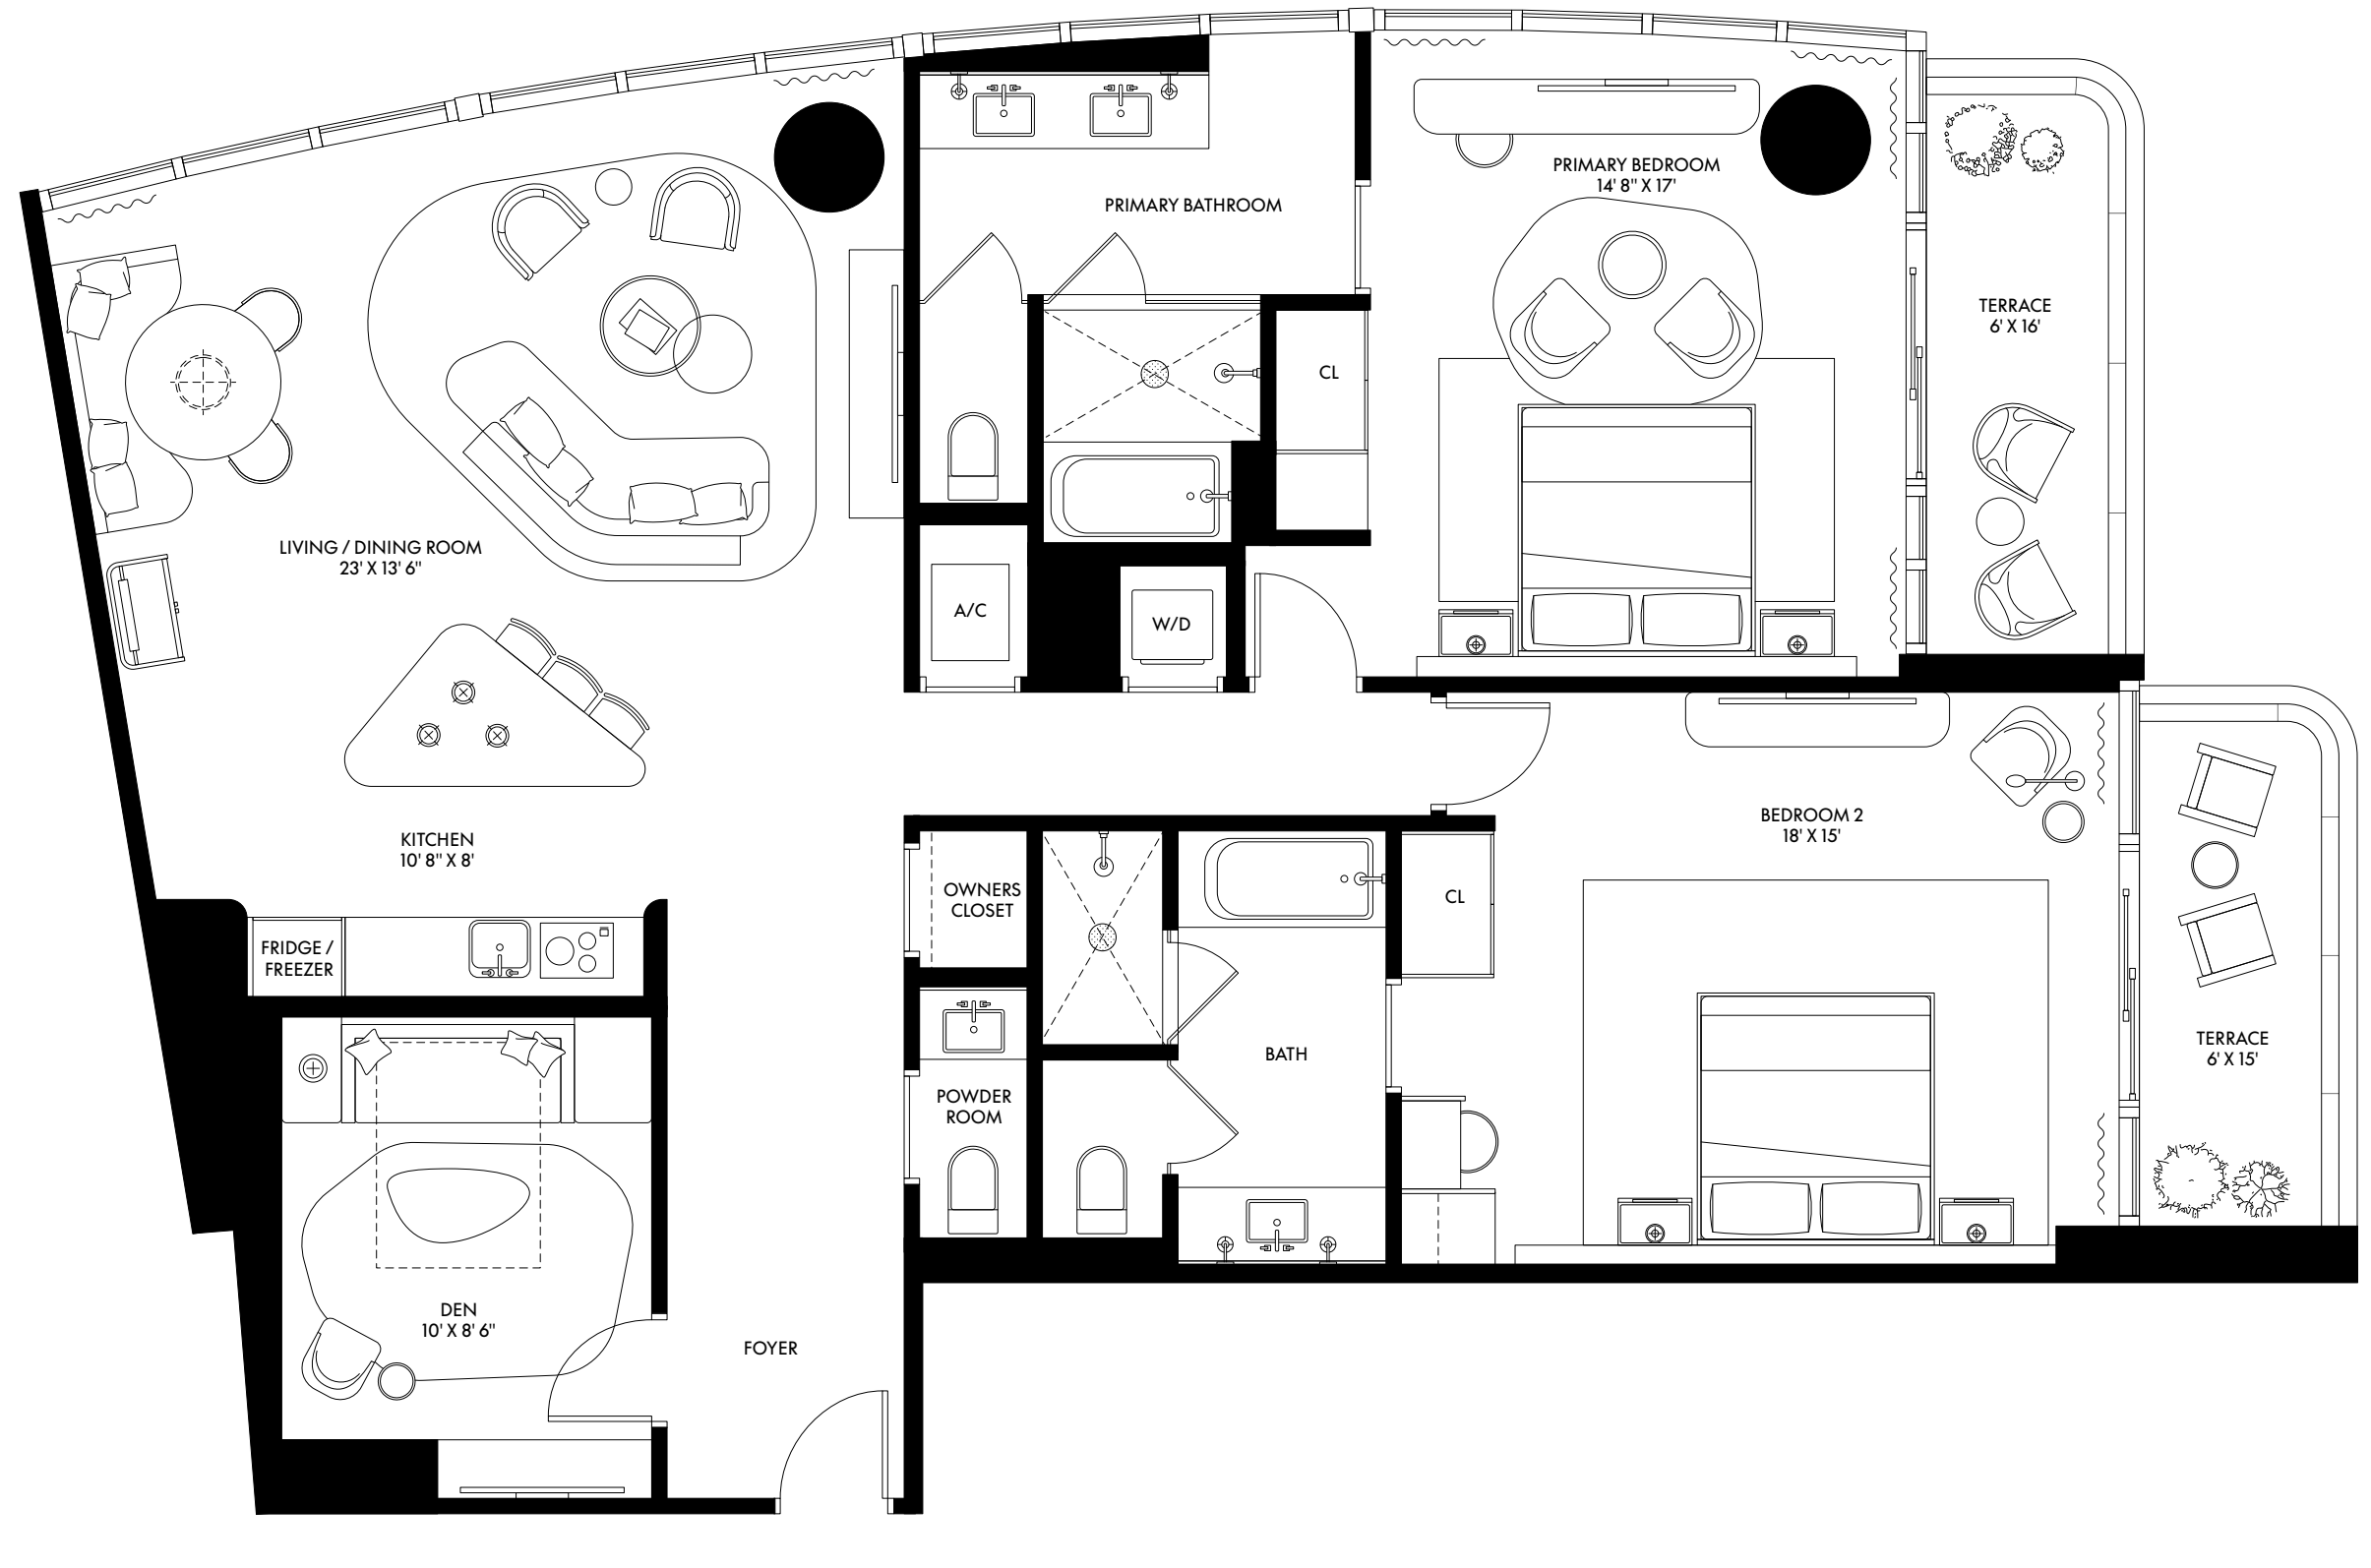

LEVEL 4-22

*BALCONIES VARY ON LEVELS 4, 5, 6, AND 7

SUITE 02

BEDROOM	1
BATHROOM	1.5
INTERIOR	994 SF
BALCONY	--
TOTAL	994 SF

SUITE 07

BEDROOM	1
BATHROOM	1.5
INTERIOR	1,024 SF
BALCONY	110 SF
TOTAL	1,134 SF

SUITE 08

BEDROOM	1
BATHROOM	1.5
INTERIOR	1,024 SF
BALCONY	110 SF
TOTAL	1,134 SF

SUITE 11

BEDROOM	1
BATHROOM	1.5
INTERIOR	1,118 SF
BALCONY	150 SF
TOTAL	1,268 SF

SUITE 12

BEDROOM	1
BATHROOM	1.5
INTERIOR	1,024 SF
BALCONY	110 SF
TOTAL	1,134 SF

SUITE 01

BEDROOM	2
BATHROOM	2.5
INTERIOR	1,568 SF
BALCONY	440 SF
TOTAL	2,008 SF

SUITE 03

BEDROOM	2
BATHROOM	2.5
INTERIOR	1,815 SF
BALCONY	370 SF
TOTAL	2,185 SF

SUITE 15

BEDROOM	2
BATHROOM	2.5
INTERIOR	1,922 SF
BALCONY	180 SF
TOTAL	2,102 SF

SUITE 04

BEDROOM	STUDIO
BATHROOM	1
INTERIOR	696 SF
BALCONY	70 SF
TOTAL	766 SF

SUITE 05

BEDROOM	STUDIO
BATHROOM	1
INTERIOR	728 SF
BALCONY	70 SF
TOTAL	798 SF

SUITE 06

BEDROOM	STUDIO
BATHROOM	1
INTERIOR	696 SF
BALCONY	70 SF
TOTAL	766 SF