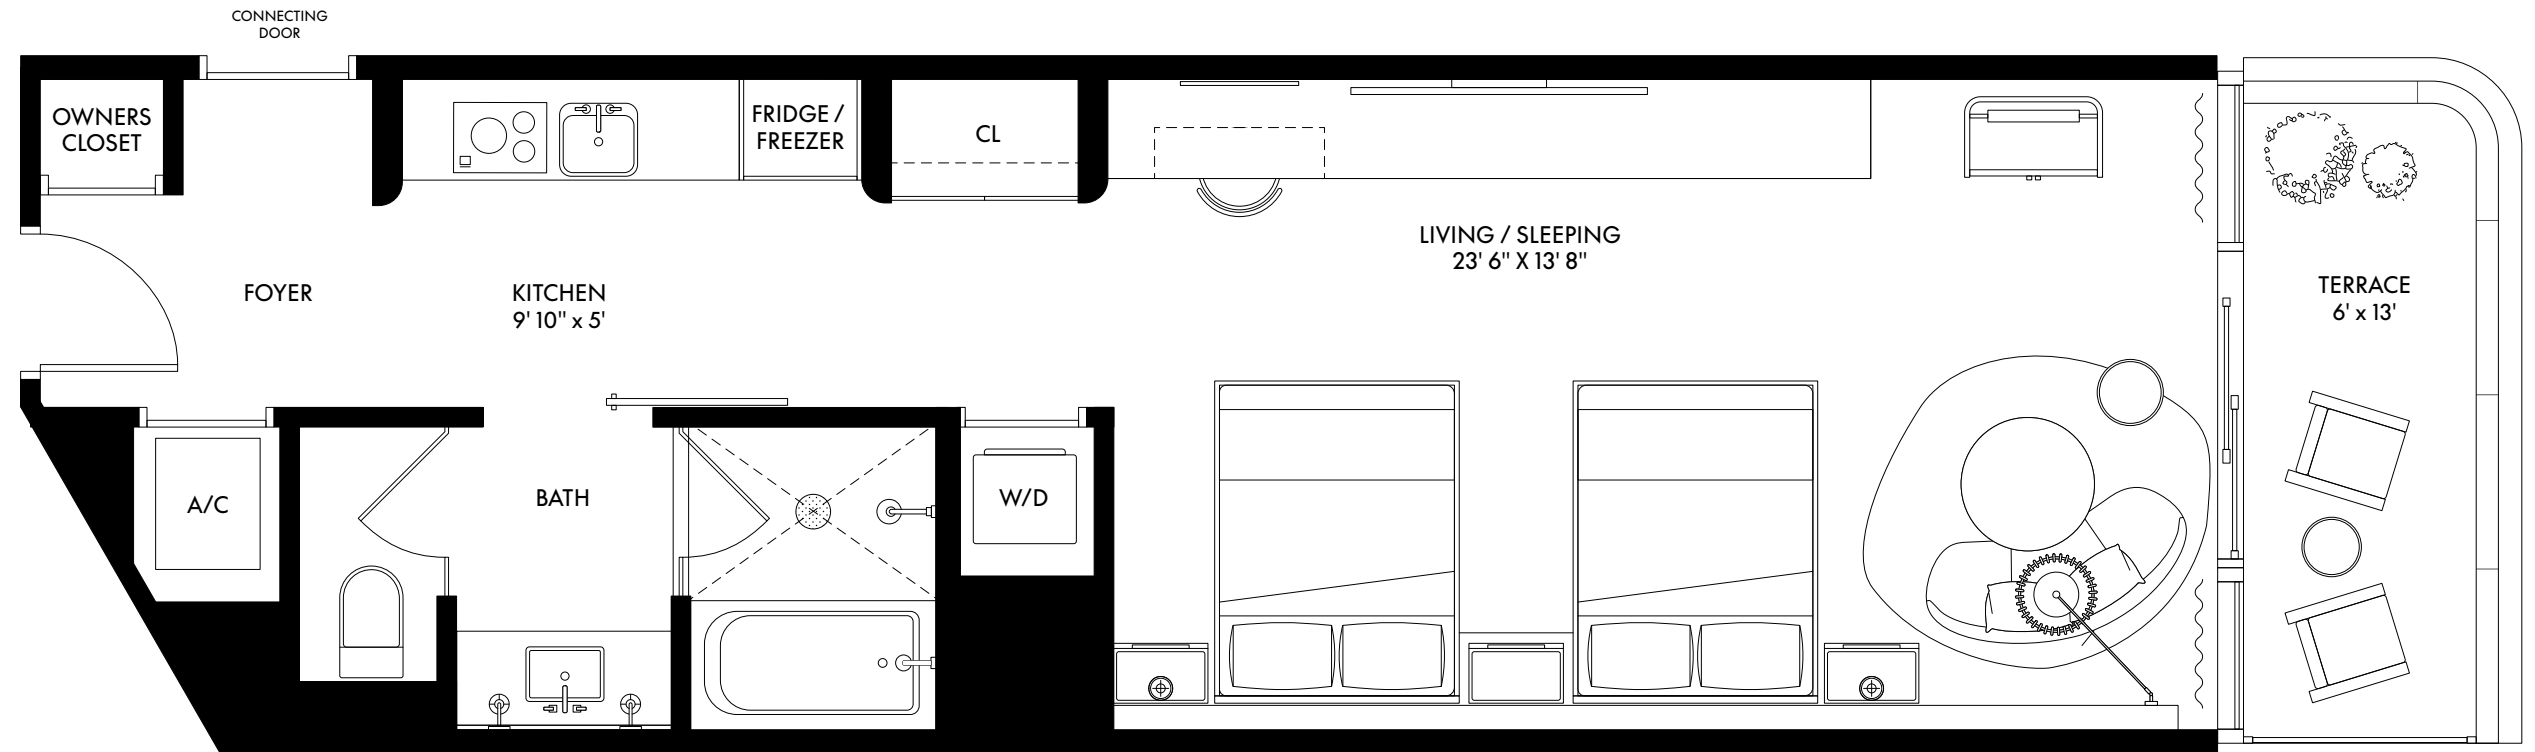

SUITE 01

BEDROOM	2
BATHROOM	2.5
INTERIOR	1,568 SF
BALCONY	440 SF
TOTAL	2,008 SF

SUITE 03

BEDROOM	2
BATHROOM	2.5
INTERIOR	1,815 SF
BALCONY	370 SF
TOTAL	2,185 SF

SUITE 15

BEDROOM	2
BATHROOM	2.5
INTERIOR	1,922 SF
BALCONY	180 SF
TOTAL	2,102 SF

SUITE 04

BEDROOM	STUDIO
BATHROOM	1
INTERIOR	696 SF
BALCONY	70 SF
TOTAL	766 SF

SUITE 05

BEDROOM	STUDIO
BATHROOM	1
INTERIOR	728 SF
BALCONY	70 SF
TOTAL	798 SF

SUITE 06

BEDROOM	STUDIO
BATHROOM	1
INTERIOR	696 SF
BALCONY	70 SF
TOTAL	766 SF

SUITE 09

BEDROOM	STUDIO
BATHROOM	1
INTERIOR	696 SF
BALCONY	70 SF
TOTAL	766 SF

SUITE 10

BEDROOM	STUDIO
BATHROOM	1
INTERIOR	696 SF
BALCONY	70 SF
TOTAL	766 SF

SUITE 13

BEDROOM	STUDIO
BATHROOM	1
INTERIOR	696 SF
BALCONY	70 SF
TOTAL	766 SF

SUITE 14

BEDROOM	STUDIO
BATHROOM	1
INTERIOR	578 SF
BALCONY	70 SF
TOTAL	648 SF