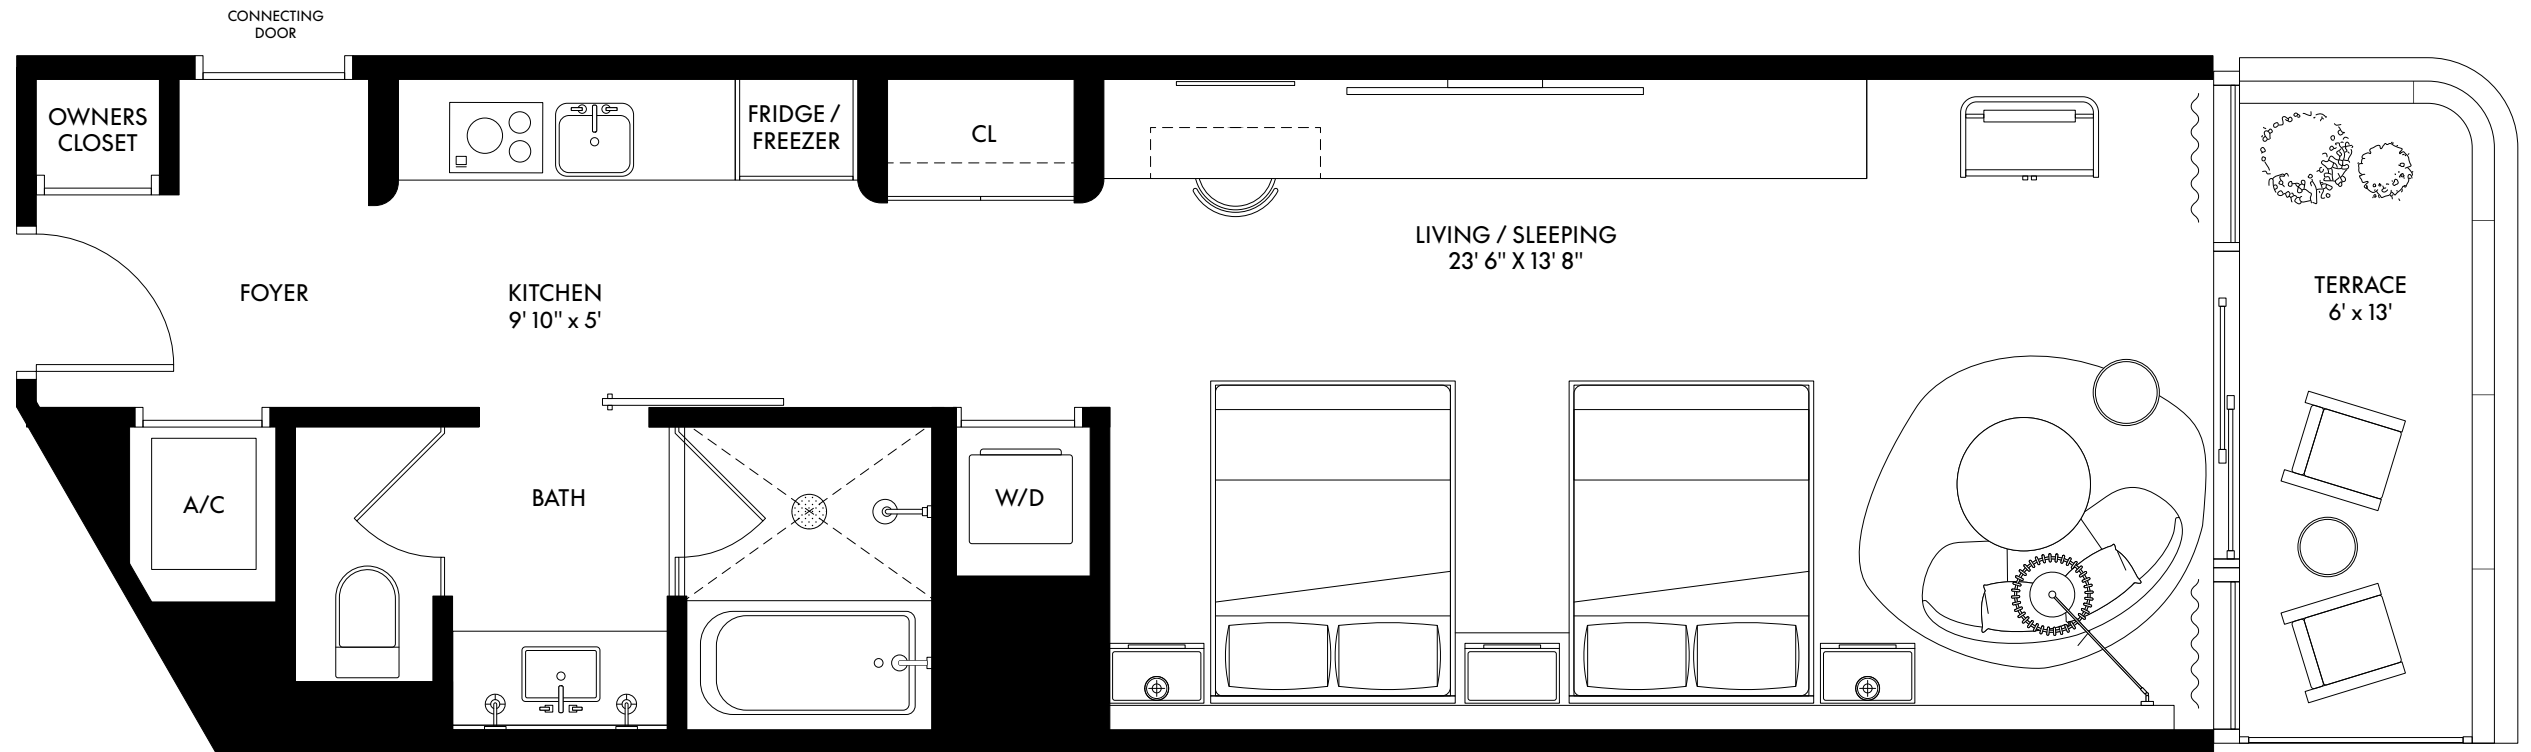

SUITE 01

BEDROOM	2
BATHROOM	2.5
INTERIOR	1,568 SF
BALCONY	440 SF
TOTAL	2,008 SF

SUITE 03

BEDROOM	2
BATHROOM	2.5
INTERIOR	1,815 SF
BALCONY	370 SF
TOTAL	2,185 SF

SUITE 15

BEDROOM	2
BATHROOM	2.5
INTERIOR	1,922 SF
BALCONY	180 SF
TOTAL	2,102 SF

SUITE 04

BEDROOM	STUDIO
BATHROOM	1
INTERIOR	696 SF
BALCONY	70 SF
TOTAL	766 SF

SUITE 05

BEDROOM	STUDIO
BATHROOM	1
INTERIOR	728 SF
BALCONY	70 SF
TOTAL	798 SF

SUITE 06

BEDROOM	STUDIO
BATHROOM	1
INTERIOR	696 SF
BALCONY	70 SF
TOTAL	766 SF

SUITE 09

BEDROOM	STUDIO
BATHROOM	1
INTERIOR	696 SF
BALCONY	70 SF
TOTAL	766 SF

SUITE 10

BEDROOM	STUDIO
BATHROOM	1
INTERIOR	696 SF
BALCONY	70 SF
TOTAL	766 SF

SUITE 13

BEDROOM	STUDIO
BATHROOM	1
INTERIOR	696 SF
BALCONY	70 SF
TOTAL	766 SF

SUITE 14

BEDROOM	STUDIO
BATHROOM	1
INTERIOR	578 SF
BALCONY	70 SF
TOTAL	648 SF