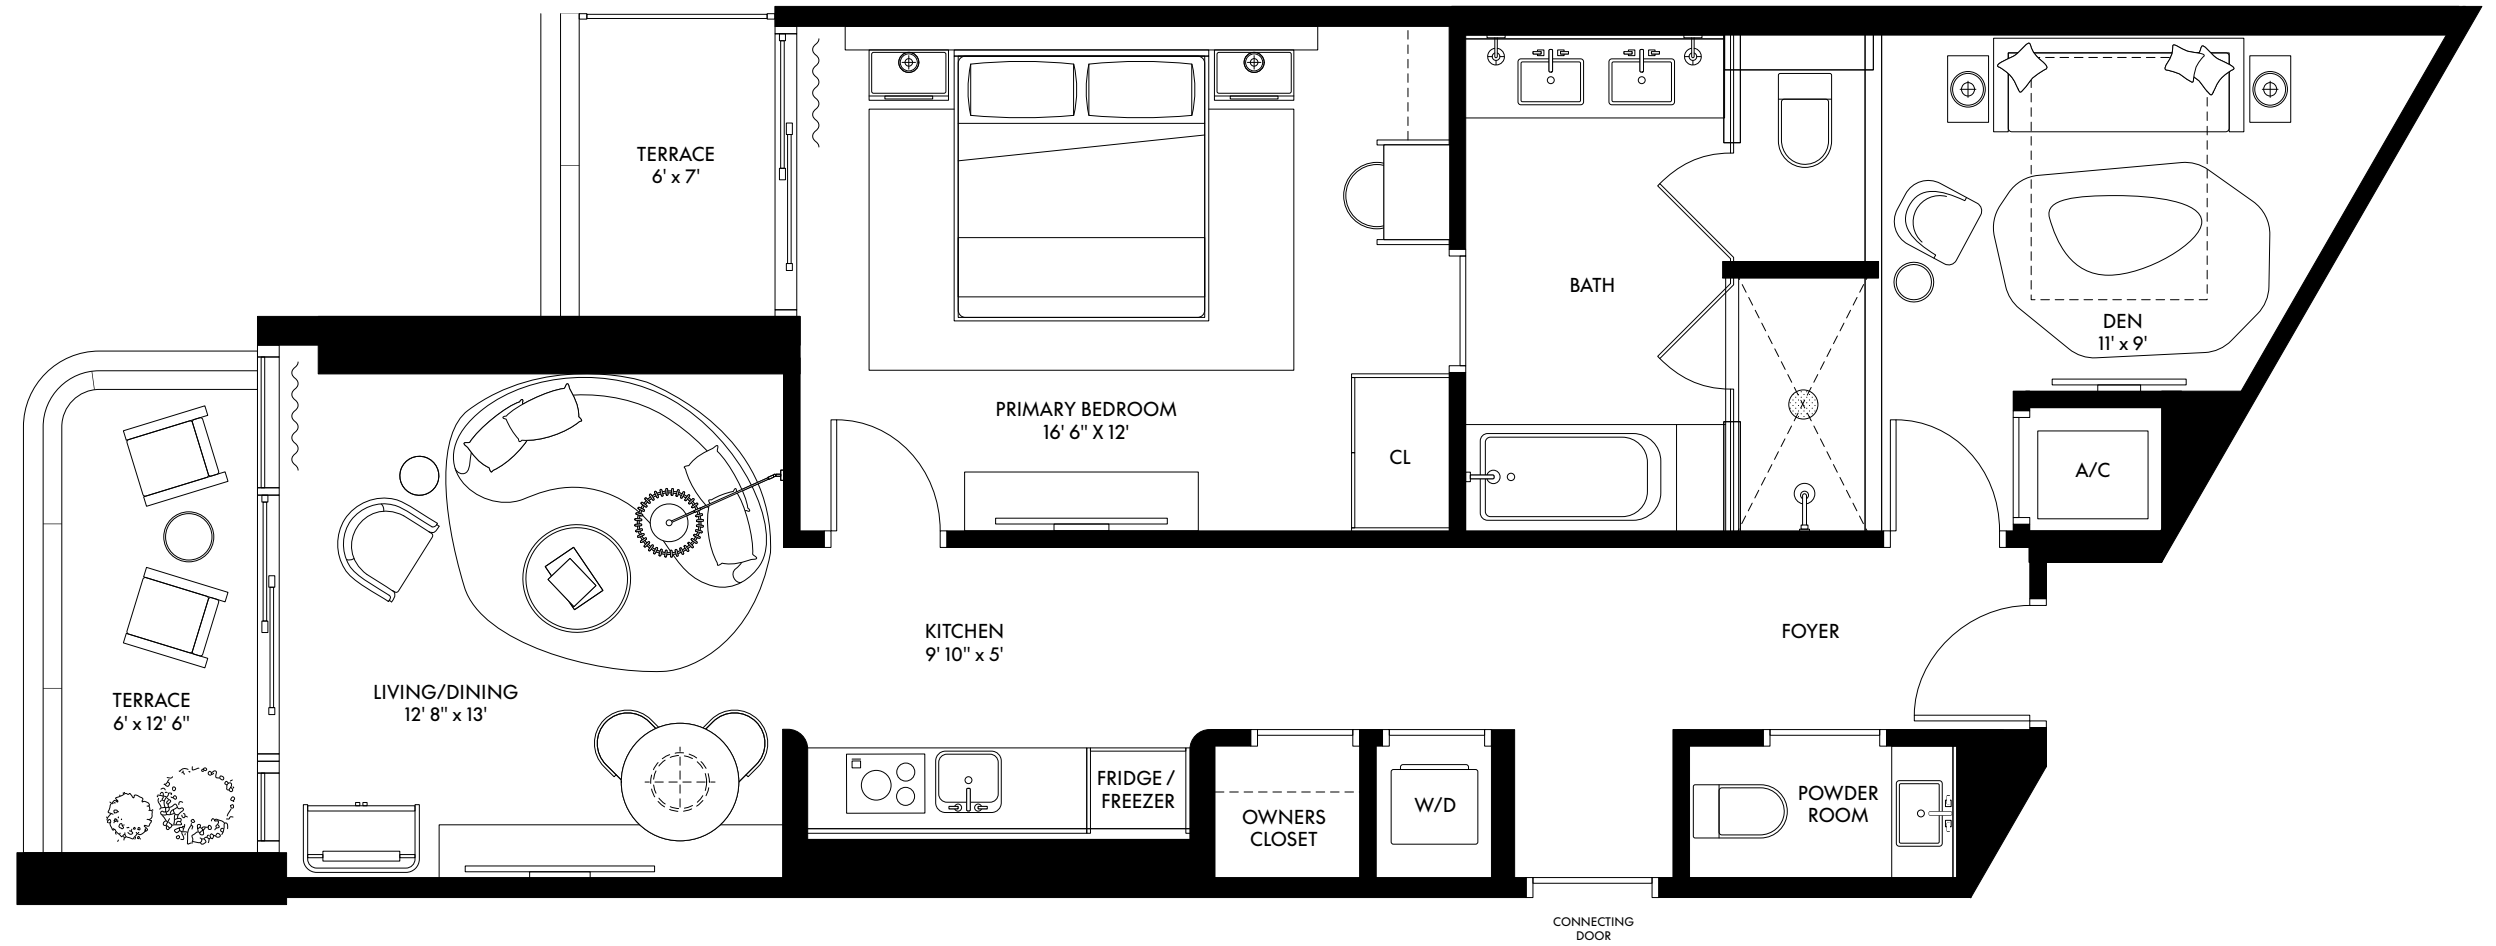

LEVEL 4-22

*BALCONIES VARY ON LEVELS 4, 5, 6, AND 7

SUITE 02

BEDROOM	1
BATHROOM	1.5
INTERIOR	994 SF
BALCONY	--
TOTAL	994 SF

SUITE 07

BEDROOM	1
BATHROOM	1.5
INTERIOR	1,024 SF
BALCONY	110 SF
TOTAL	1,134 SF

SUITE 08

BEDROOM	1
BATHROOM	1.5
INTERIOR	1,024 SF
BALCONY	110 SF
TOTAL	1,134 SF

SUITE 11

BEDROOM	1
BATHROOM	1.5
INTERIOR	1,118 SF
BALCONY	150 SF
TOTAL	1,268 SF

SUITE 12

BEDROOM	1
BATHROOM	1.5
INTERIOR	1,024 SF
BALCONY	110 SF
TOTAL	1,134 SF

SUITE 01

BEDROOM	2
BATHROOM	2.5
INTERIOR	1,568 SF
BALCONY	440 SF
TOTAL	2,008 SF

SUITE 03

BEDROOM	2
BATHROOM	2.5
INTERIOR	1,815 SF
BALCONY	370 SF
TOTAL	2,185 SF

SUITE 15

BEDROOM	2
BATHROOM	2.5
INTERIOR	1,922 SF
BALCONY	180 SF
TOTAL	2,102 SF

SUITE 04

BEDROOM	STUDIO
BATHROOM	1
INTERIOR	696 SF
BALCONY	70 SF
TOTAL	766 SF

SUITE 05

BEDROOM	STUDIO
BATHROOM	1
INTERIOR	728 SF
BALCONY	70 SF
TOTAL	798 SF

SUITE 06

BEDROOM	STUDIO
BATHROOM	1
INTERIOR	696 SF
BALCONY	70 SF
TOTAL	766 SF