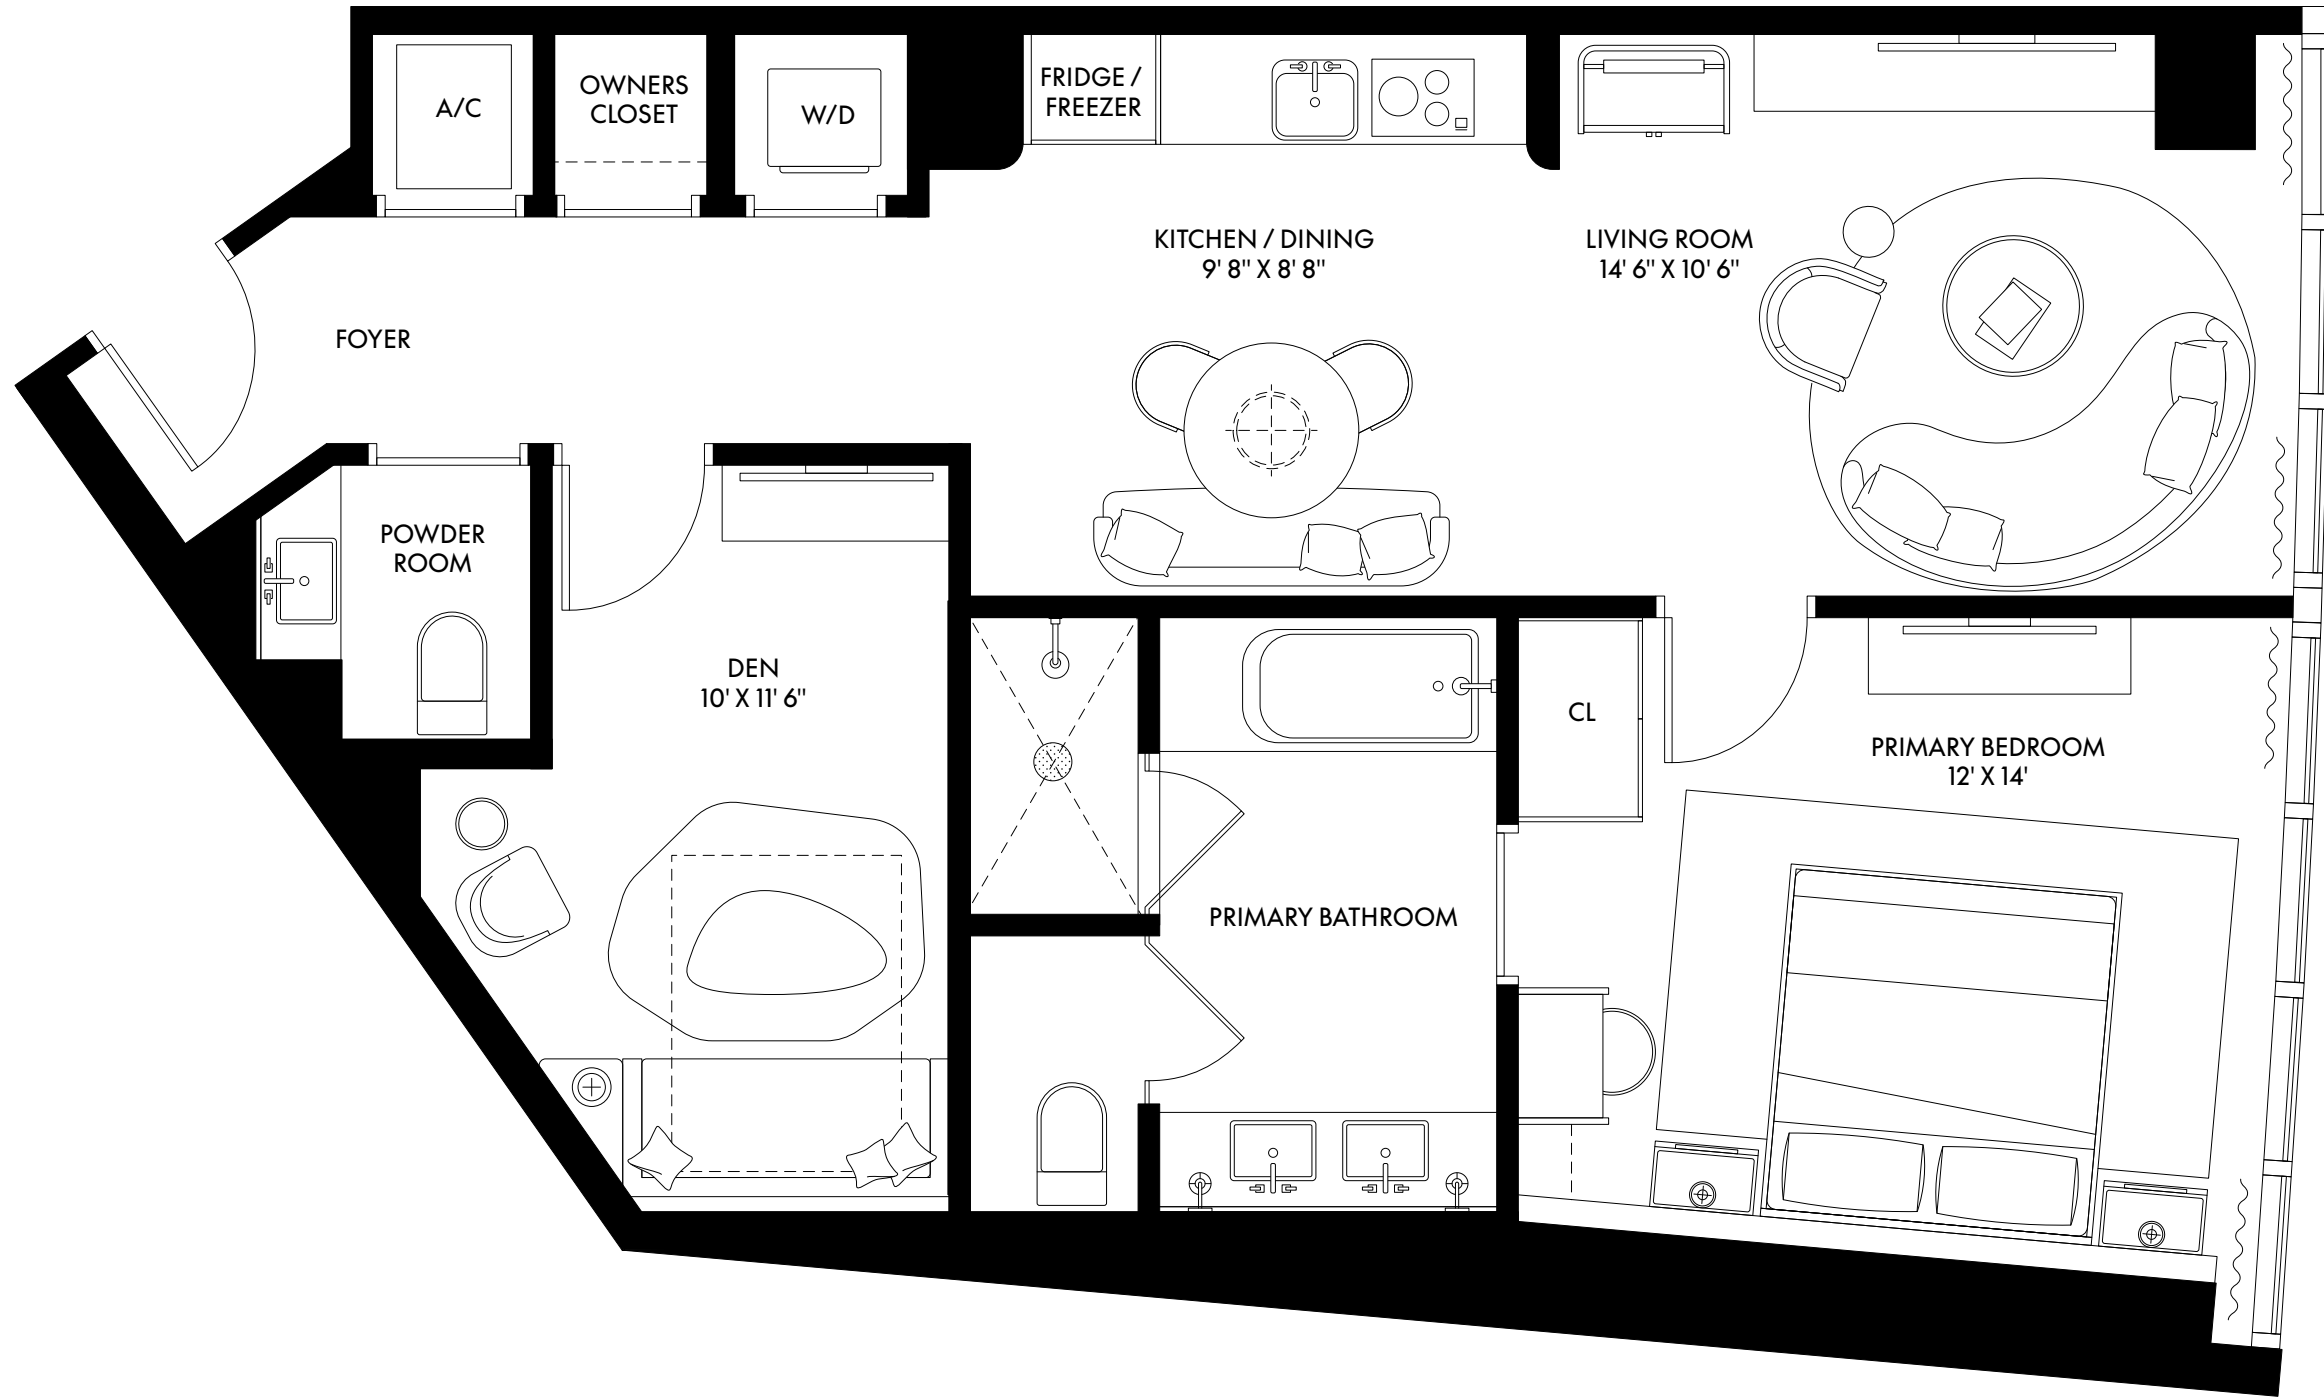

LEVEL 4-22

*BALCONIES VARY ON LEVELS 4, 5, 6, AND 7

SUITE 02

BEDROOM	1
BATHROOM	1.5
INTERIOR	994 SF
BALCONY	--
TOTAL	994 SF

SUITE 07

BEDROOM	1
BATHROOM	1.5
INTERIOR	1,024 SF
BALCONY	110 SF
TOTAL	1,134 SF

SUITE 08

BEDROOM	1
BATHROOM	1.5
INTERIOR	1,024 SF
BALCONY	110 SF
TOTAL	1,134 SF

SUITE 11

BEDROOM	1
BATHROOM	1.5
INTERIOR	1,118 SF
BALCONY	150 SF
TOTAL	1,268 SF

SUITE 12

BEDROOM	1
BATHROOM	1.5
INTERIOR	1,024 SF
BALCONY	110 SF
TOTAL	1,134 SF

SUITE 01

BEDROOM	2
BATHROOM	2.5
INTERIOR	1,568 SF
BALCONY	440 SF
TOTAL	2,008 SF

SUITE 03

BEDROOM	2
BATHROOM	2.5
INTERIOR	1,815 SF
BALCONY	370 SF
TOTAL	2,185 SF

SUITE 15

BEDROOM	2
BATHROOM	2.5
INTERIOR	1,922 SF
BALCONY	180 SF
TOTAL	2,102 SF

SUITE 04

BEDROOM	STUDIO
BATHROOM	1
INTERIOR	696 SF
BALCONY	70 SF
TOTAL	766 SF

SUITE 05

BEDROOM	STUDIO
BATHROOM	1
INTERIOR	728 SF
BALCONY	70 SF
TOTAL	798 SF

SUITE 06

BEDROOM	STUDIO
BATHROOM	1
INTERIOR	696 SF
BALCONY	70 SF
TOTAL	766 SF