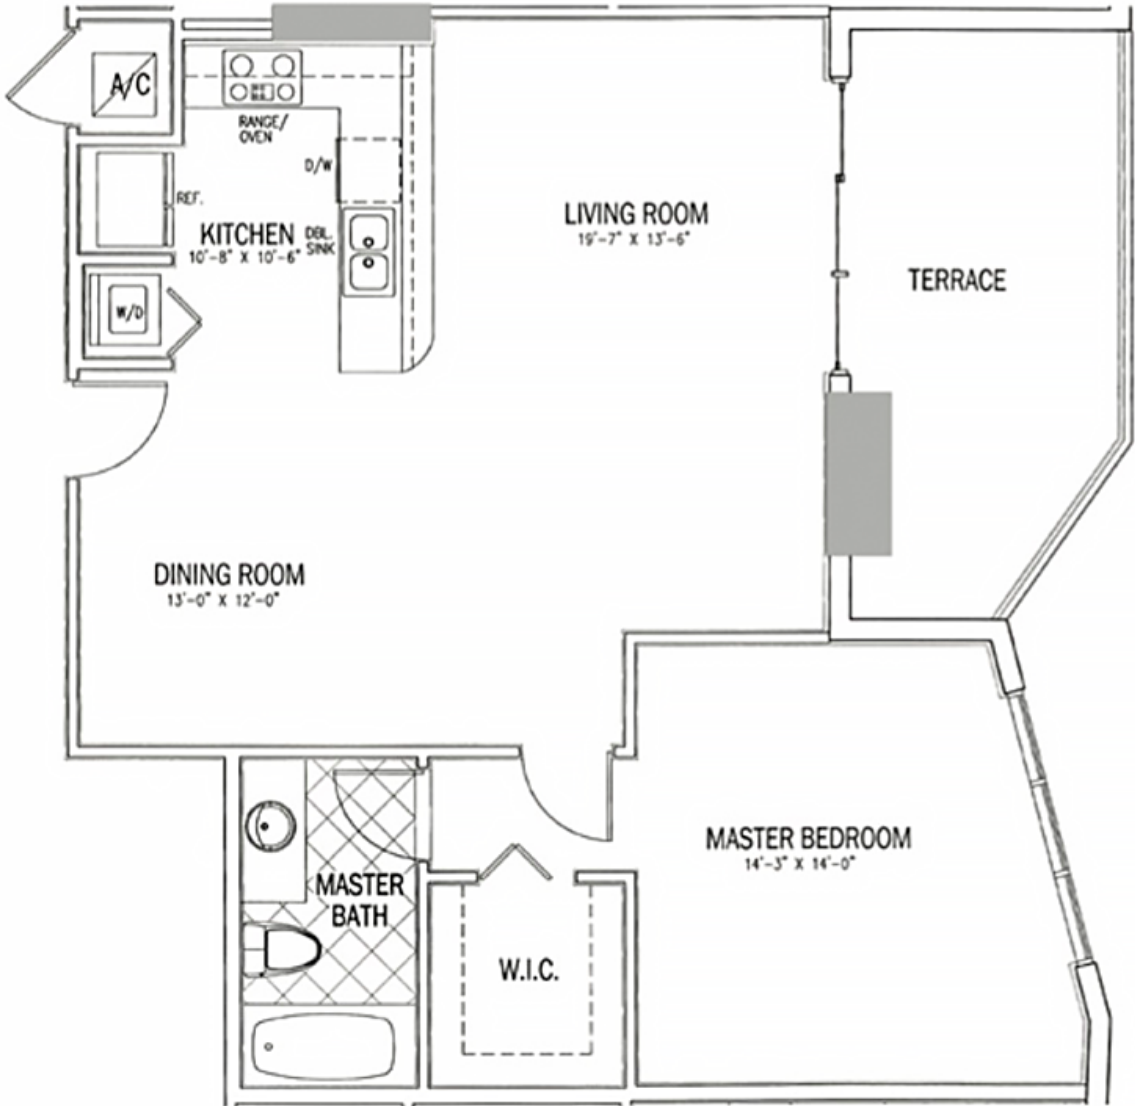

La Perla
Sunny Isles Beach

Unit 03

1 BEDROOMS 1 BATHS

INTERIOR AREA: 906 SQ. FT. 84 M²
EXTERIOR AREA: 131 SQ. FT. 12 M²