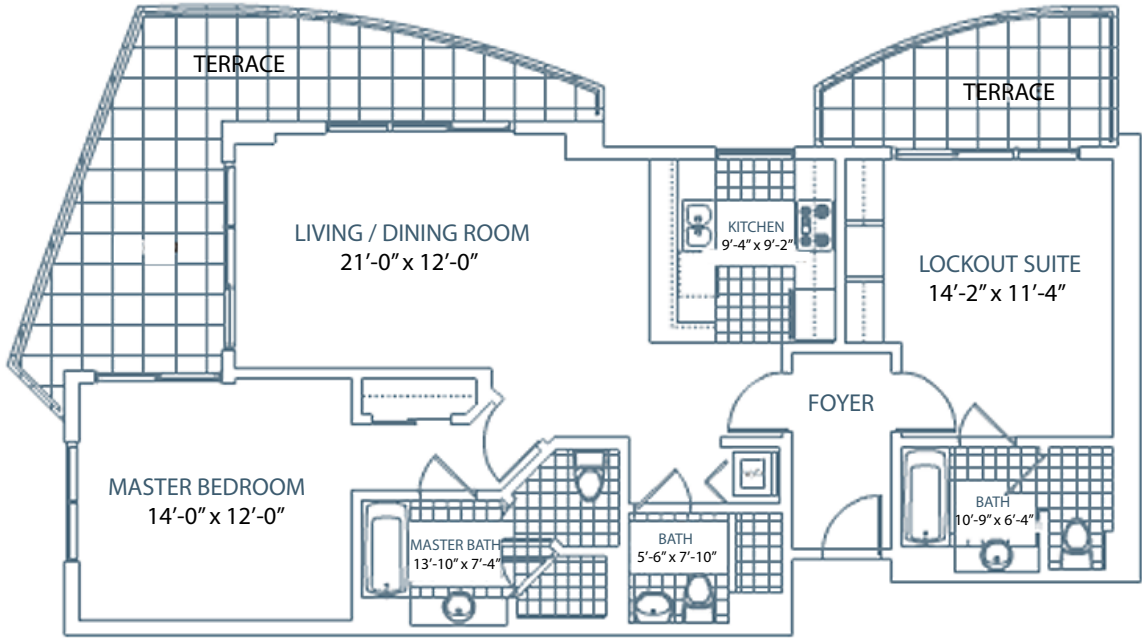

# Marenas Resort

Sunny Isles Beach

D Reverse

## Unit 07, 08

2 BEDROOMS 3 BATHS

INTERIOR AREA: 1497 SQ. FT. 139 M<sup>2</sup>