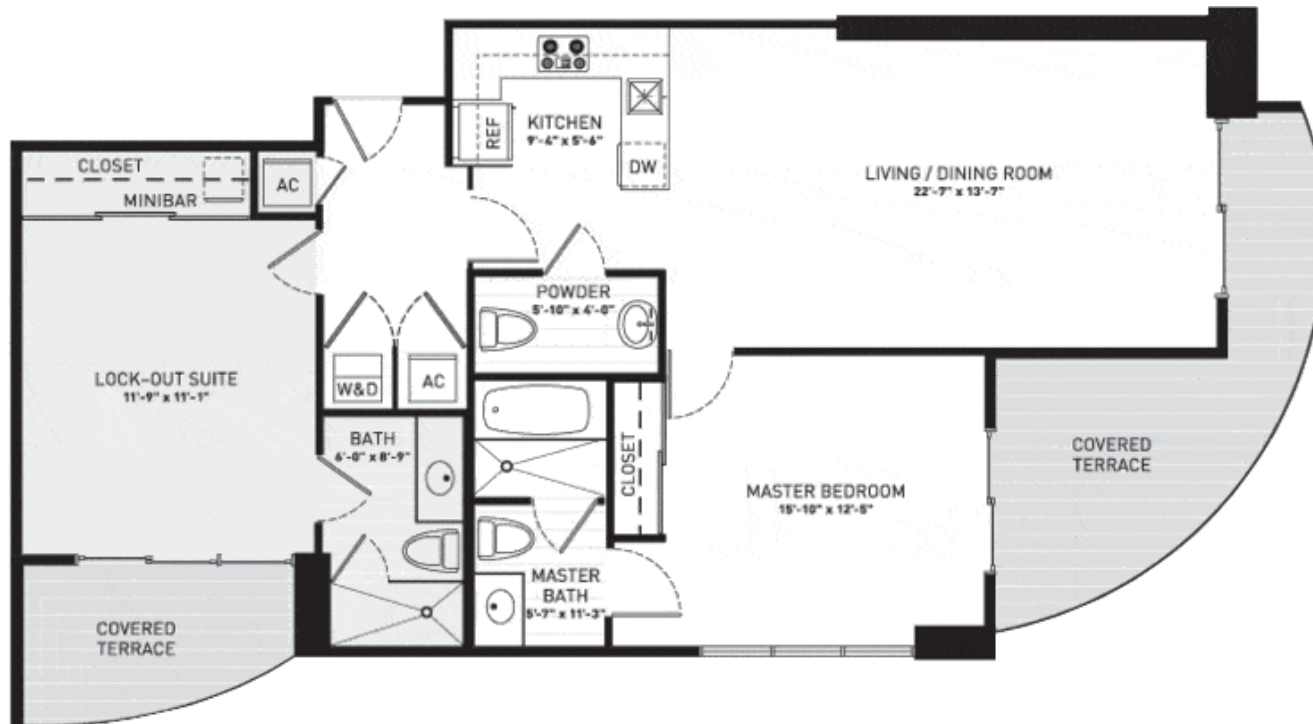

# Sole on the Ocean

Sunny Isles Beach

## Unit 02

2 BEDROOMS 2.5 BATHS

INTERIOR AREA: 1201 SQ. FT. 112 M<sup>2</sup>

EXTERIOR AREA: 228 SQ. FT. 21 M<sup>2</sup>

[www.MiamiResidence.com](http://www.MiamiResidence.com)

305-751-1000

**Miami Residence Realty**