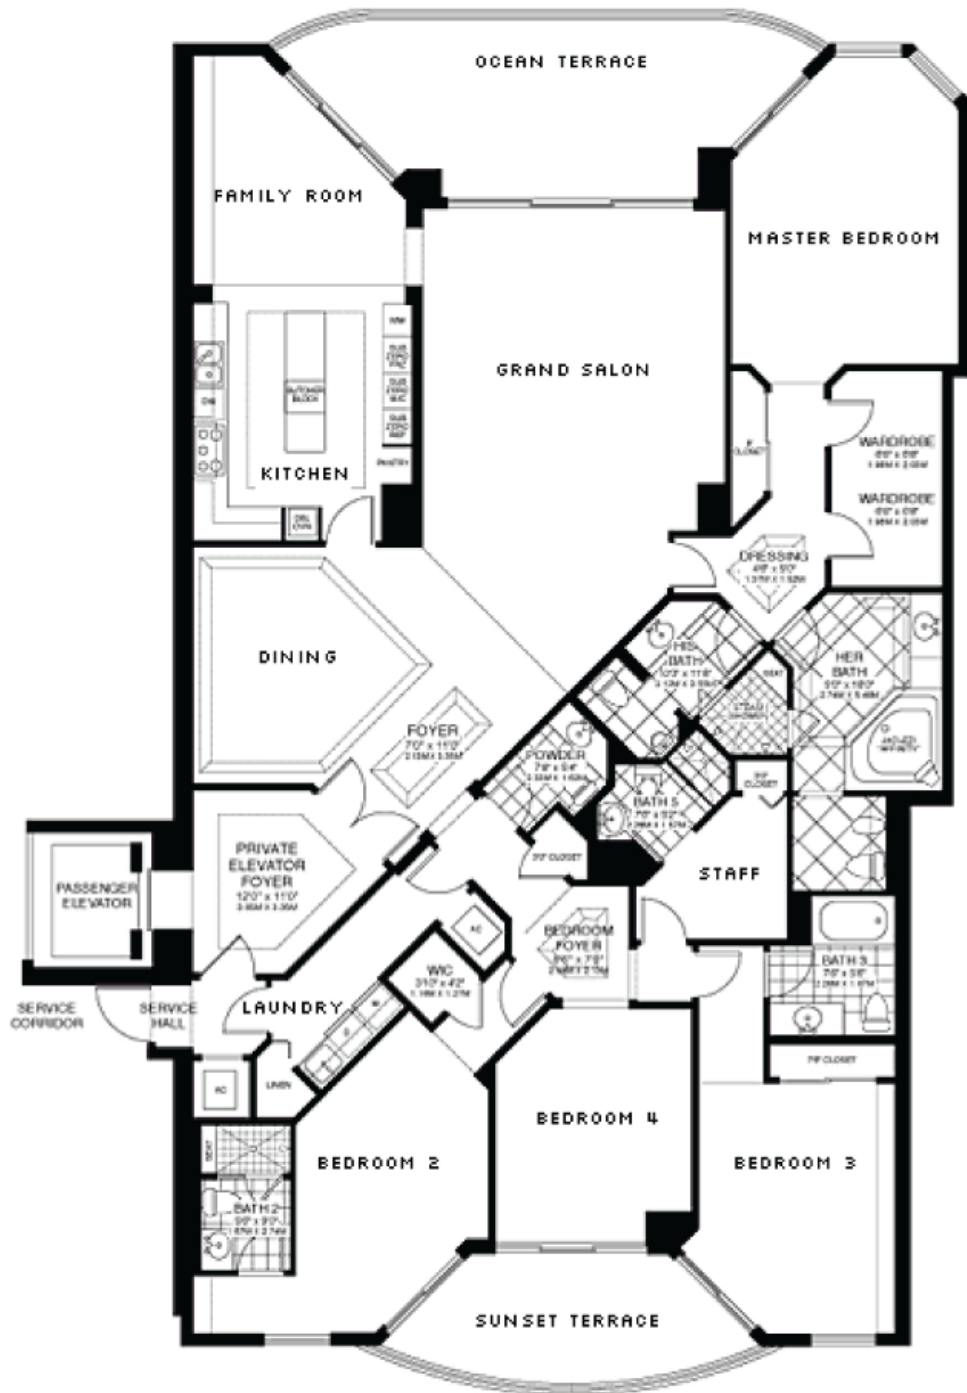

Turnberry Ocean Colony

Sunny Isles Beach

Unit 03

3 BEDROOMS 5,5 BATHS
 INTERIOR AREA: 3480 SQ. FT. 323 M²
 EXTERIOR AREA: 455 SQ. FT. 42 M²

www.MiamiResidence.com
 305-751-1000
 Miami Residence Realty