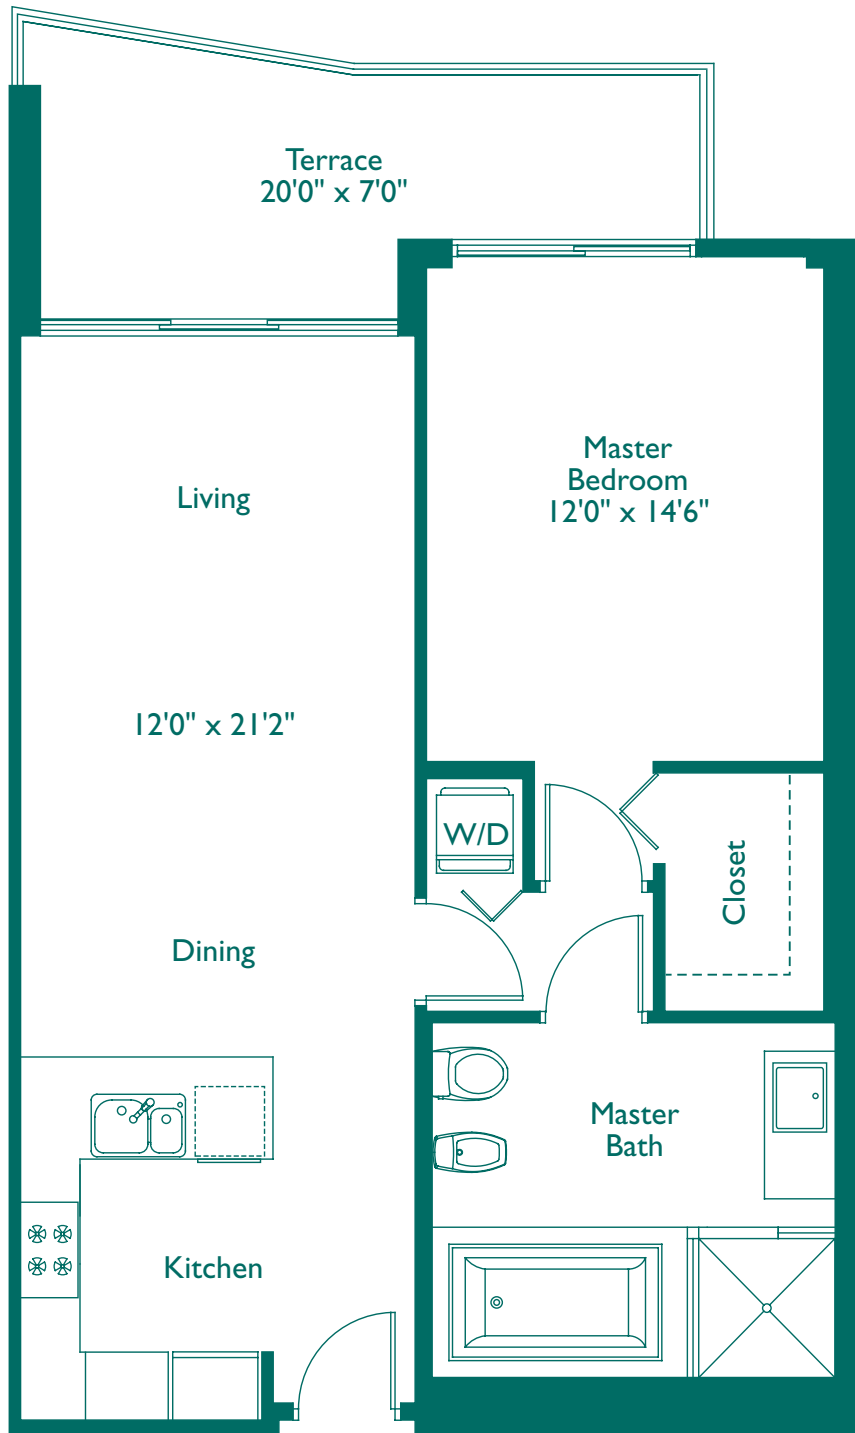

Unit CR

1 Bedroom, 1 Bath

956 Total Sq. Ft. - 89.82 m²

EMERALD
AT · BRICKELL

THE PERFECT SETTING

Broker Participation Welcome. Prices, features, and specifications are subject to change without notice. Illustrations are artist's conception. All dimensions are approximate and subject to change without notice. We are pledged to the letter and spirit of U.S. policy for the achievement of equal housing opportunity throughout the Nation. We encourage and support an affirmative advertising and marketing program in which there are no barriers to obtaining housing because of race, color, religion, sex, handicap, familial status, or national origin. ORAL REPRESENTATIONS CANNOT BE RELIED UPON AS CORRECTLY STATING REPRESENTATIONS OF THE DEVELOPER. FOR CORRECT REPRESENTATIONS, MAKE REFERENCE TO THIS ADVERTISEMENT AND TO THE DOCUMENTS REQUIRED BY SECTION 718.503, FLORIDA STATUTES, TO BE FURNISHED BY A DEVELOPER TO A BUYER OR LESSEE.