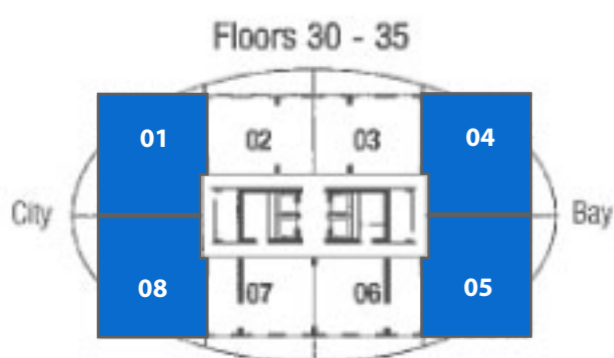

SKYLINE

OORANÓS (sky)
Three Bedroom

Interior	1,762 Sq. Ft.
Terrace 1	168 Sq. Ft.
Terrace 2	24 Sq. Ft.
Total Residence	1,954 Sq. Ft.