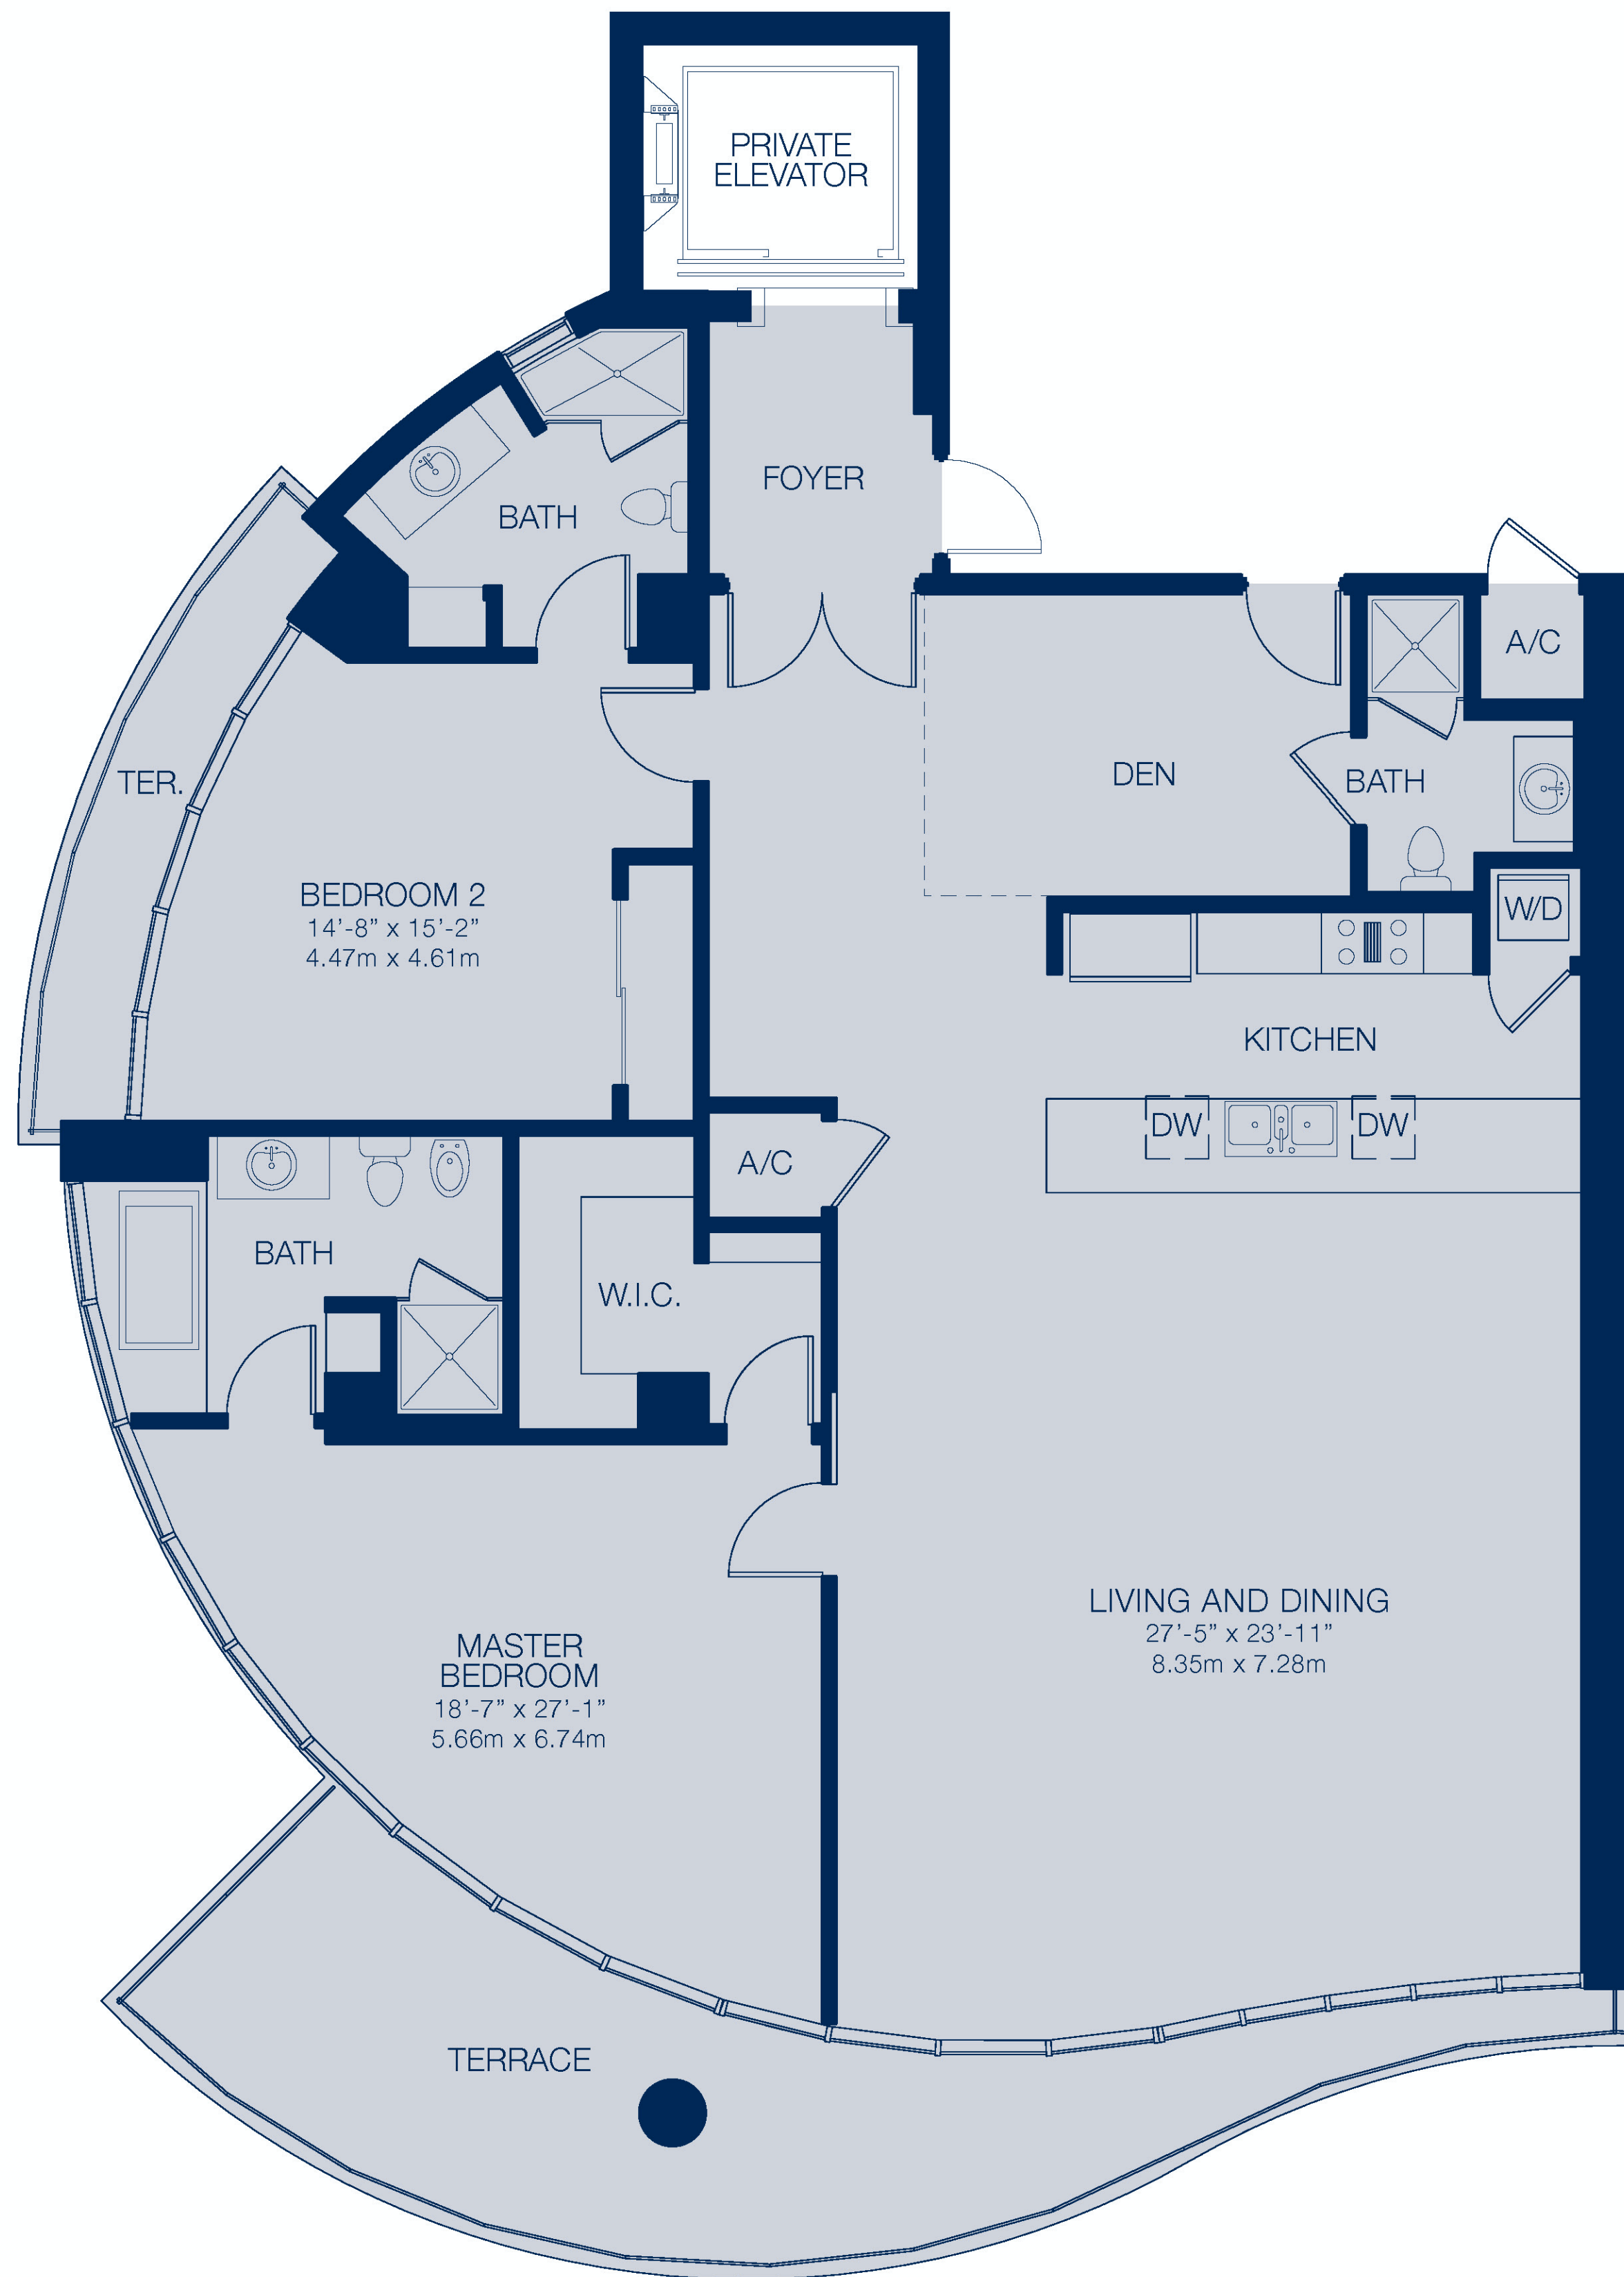

Residence G

14th - 23rd

2 BEDROOMS + DEN / 3 BATHS

RESIDENCE	2,150 SqF	199.74 M2
TERRACE	278 SqF	25.83 M2
TOTAL	2,428 SqF	225.57 M2