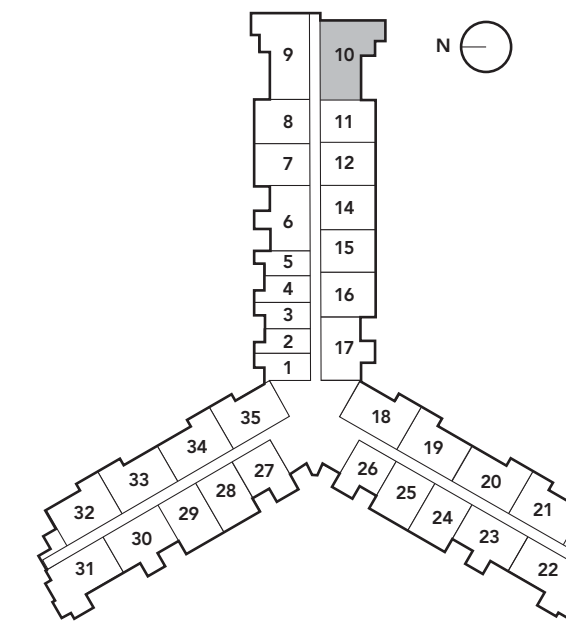

THE NEW
HARBOUR HOUSE
BAL HARBOUR

KEY PLAN
Line 10

A mod2

2 bedroom - 2 1/2 bath

unit 1,508 s.f.
balcony 149 s.f.

total 1,657 s.f.