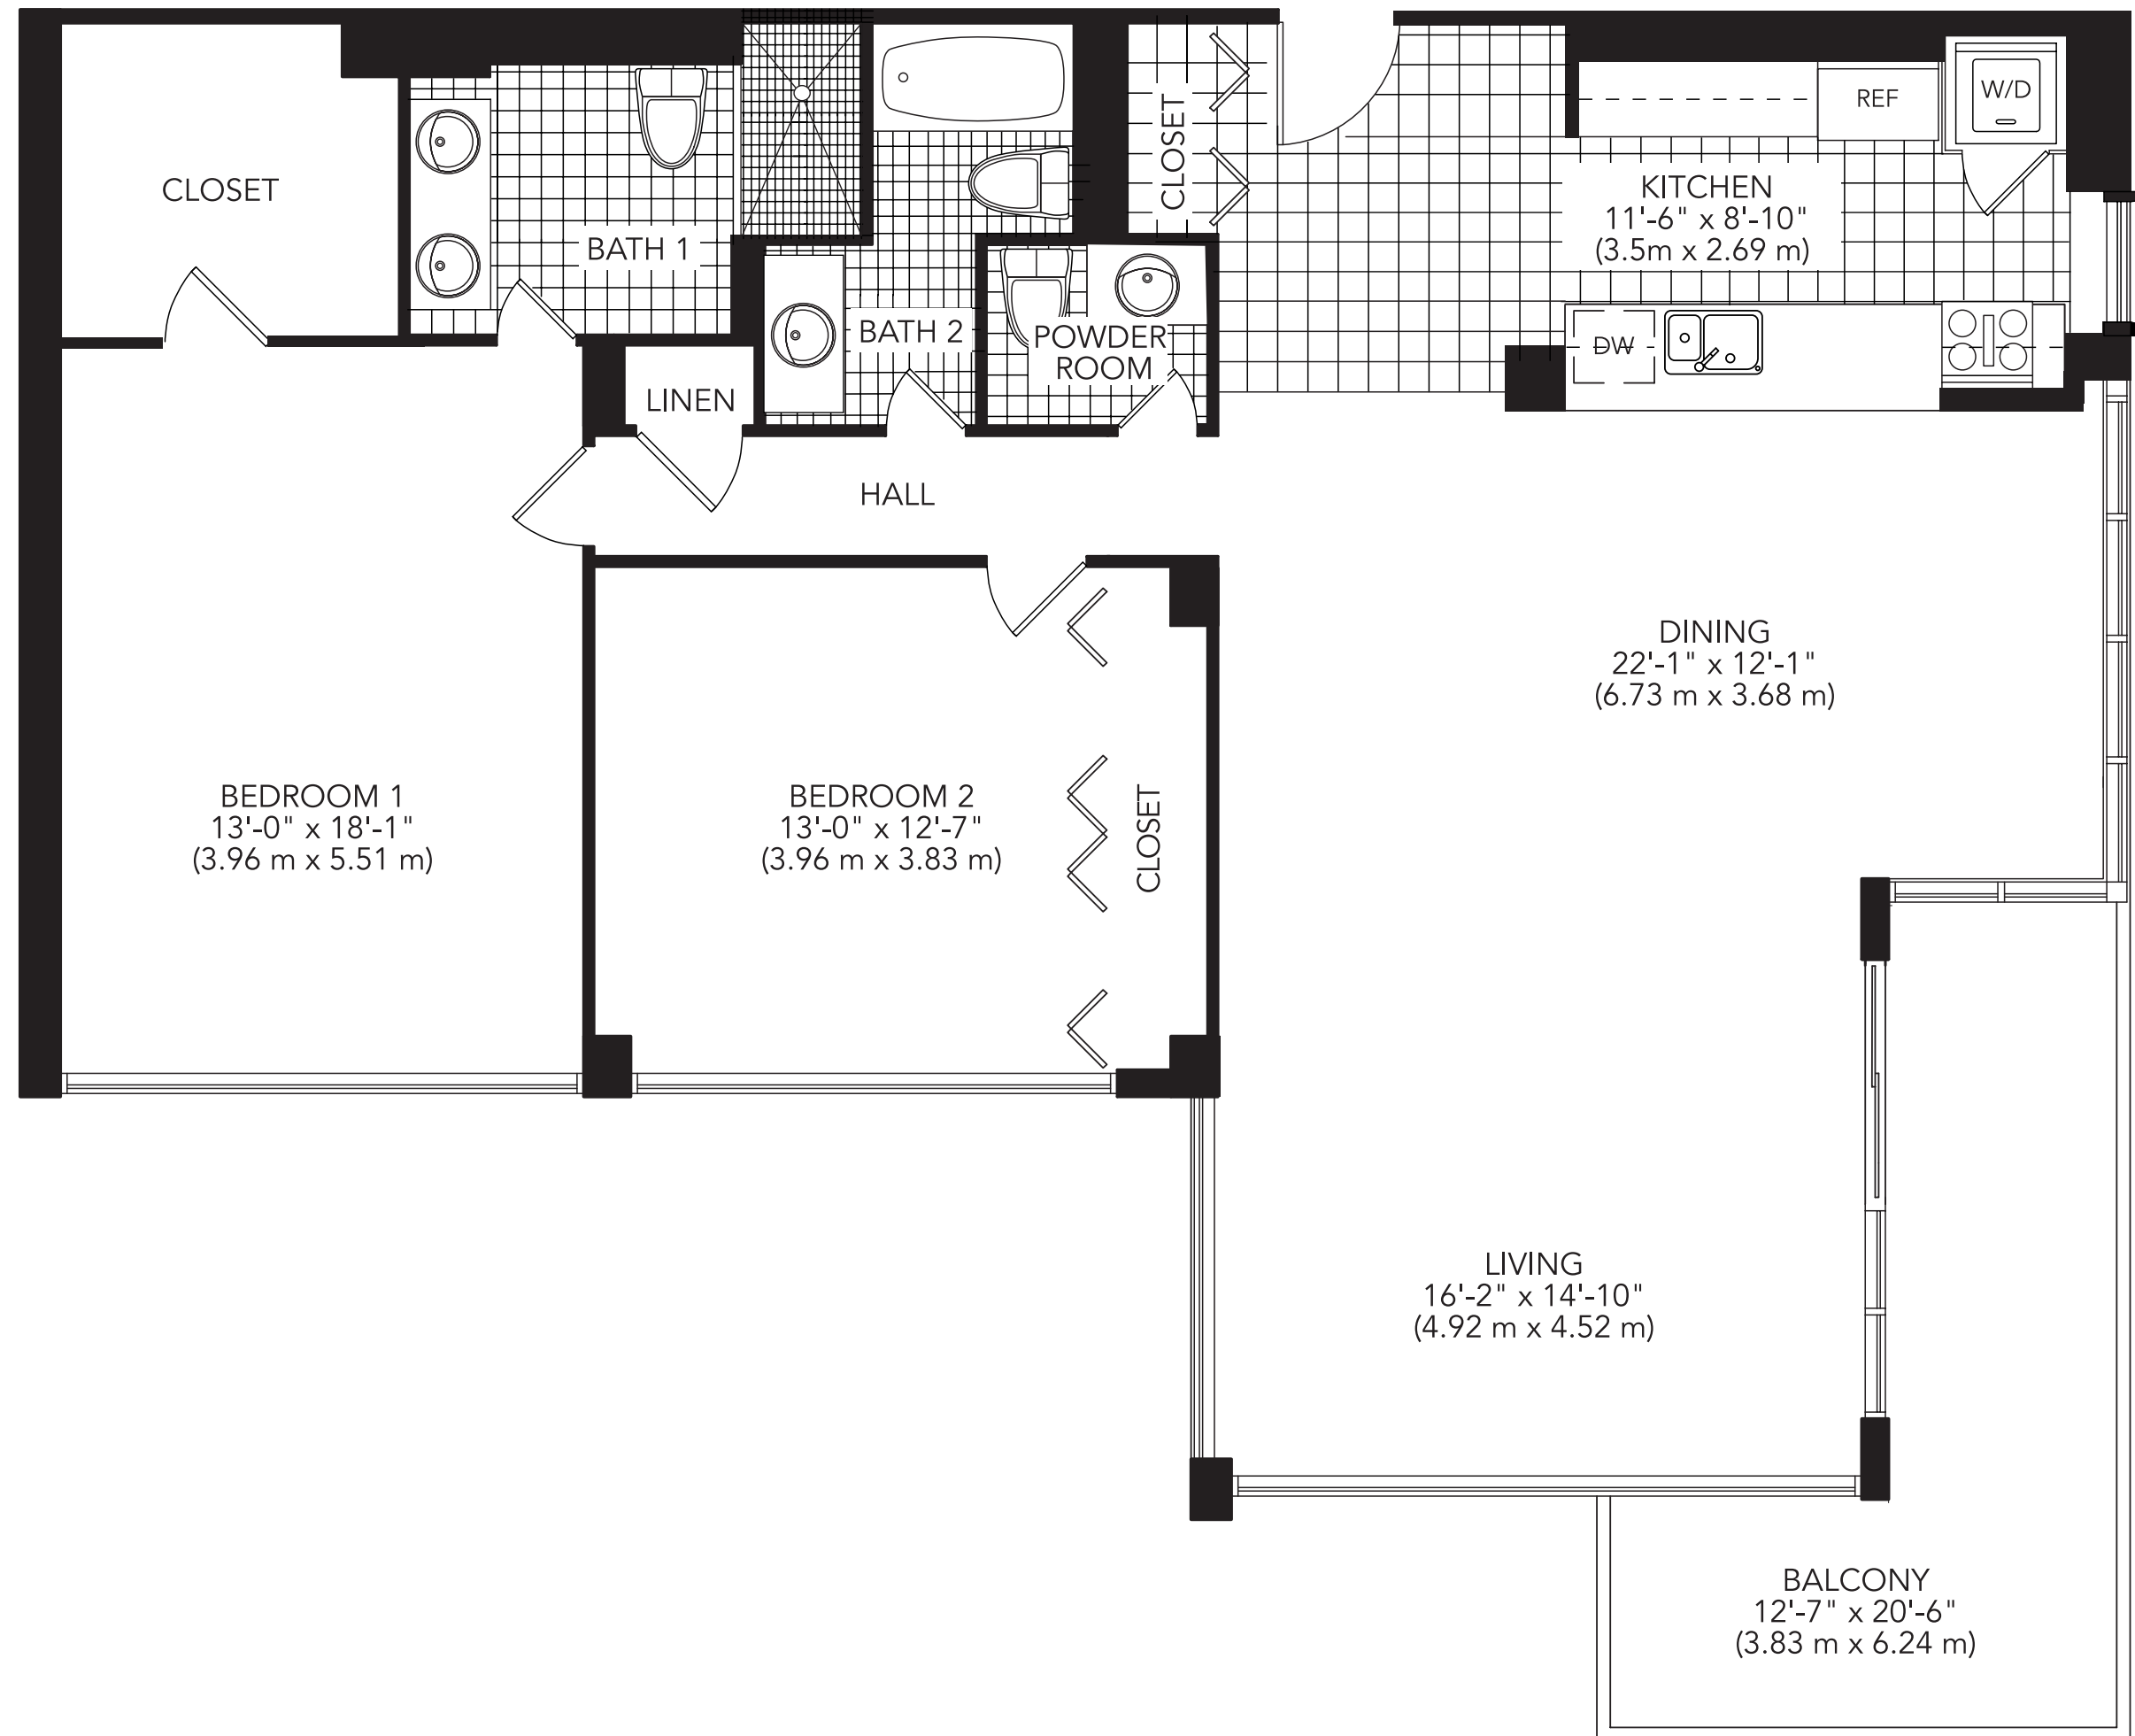

THE NEW
HARBOUR HOUSE
BAL HARBOUR

KEY PLAN
Line 10

A mod2

2 bedroom - 2 1/2 bath

unit 1,508 s.f.
balcony 149 s.f.

total 1,657 s.f.