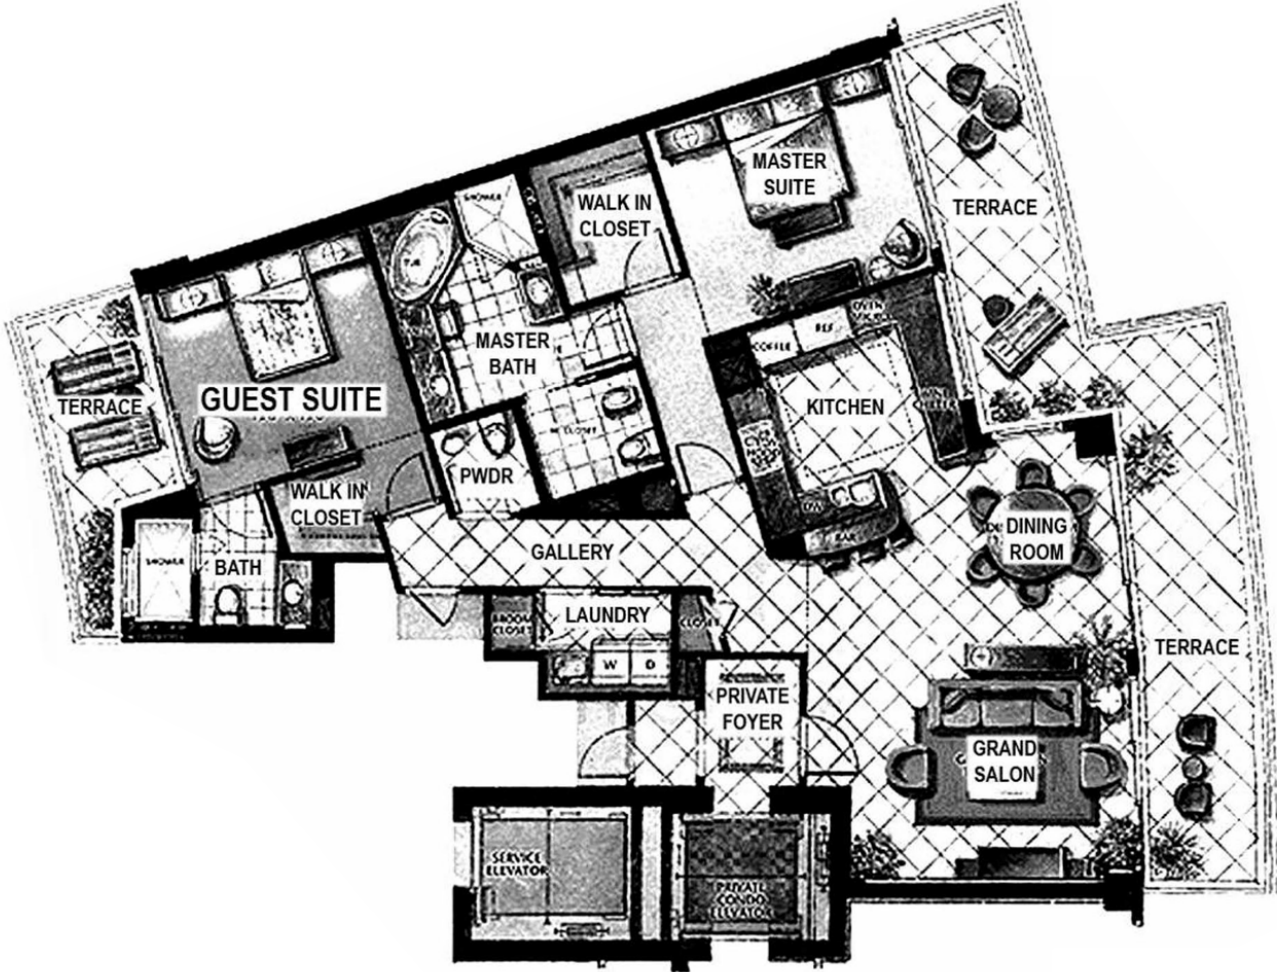

Ritz Carlton

Bal Harbour

Unit 02

2 BEDROOMS 2.5 BATHS
 INTERIOR AREA: 1913 SQ. FT. 178 M²
 EXTERIOR AREA: 535 SQ. FT. 50 M²