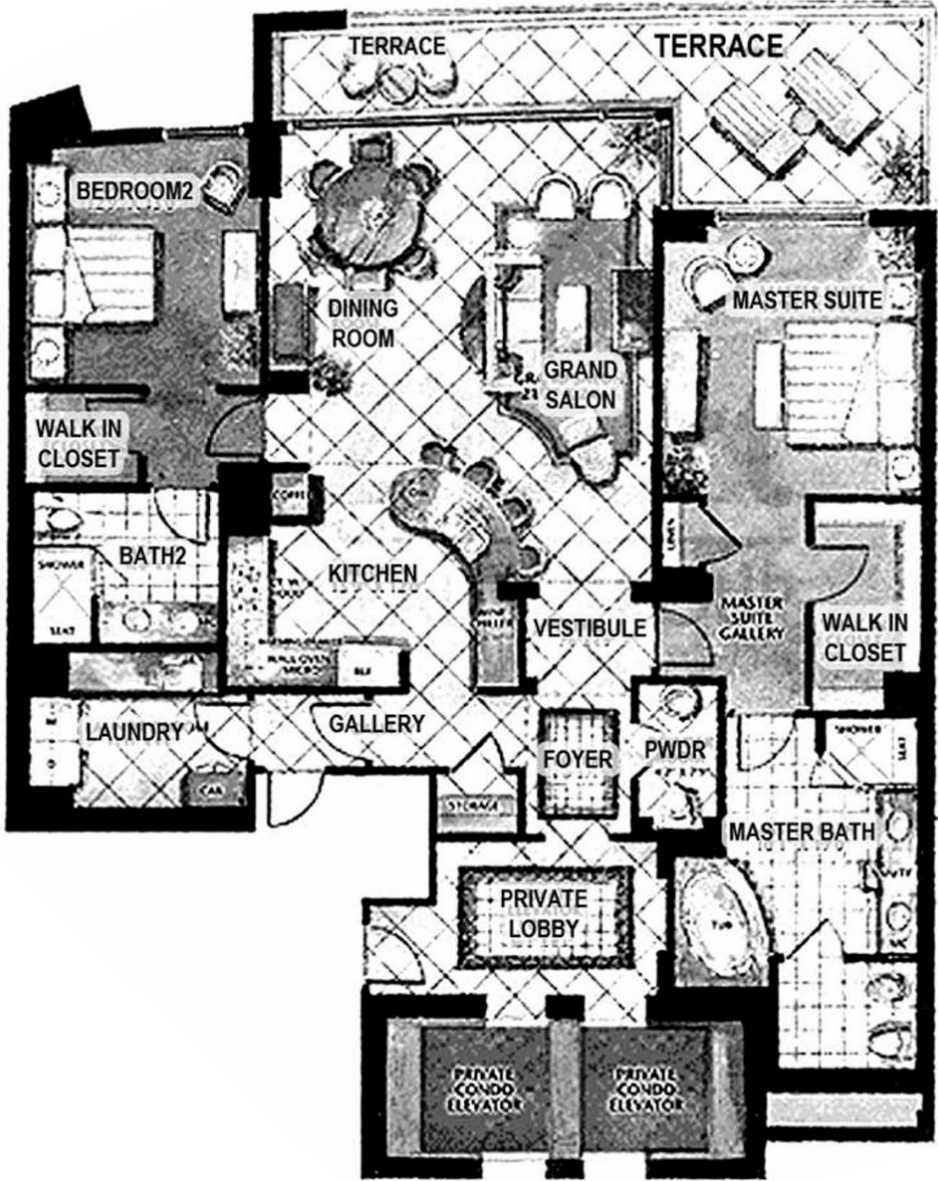

Ritz Carlton

Bal Harbour

Unit 06

2 BEDROOMS 2.5 BATHS
 INTERIOR AREA: 2009 SQ. FT. 187 M²
 EXTERIOR AREA: 255 SQ. FT. 24 M²

www.MiamiResidence.com
 305-751-1000
Miami Residence Realty