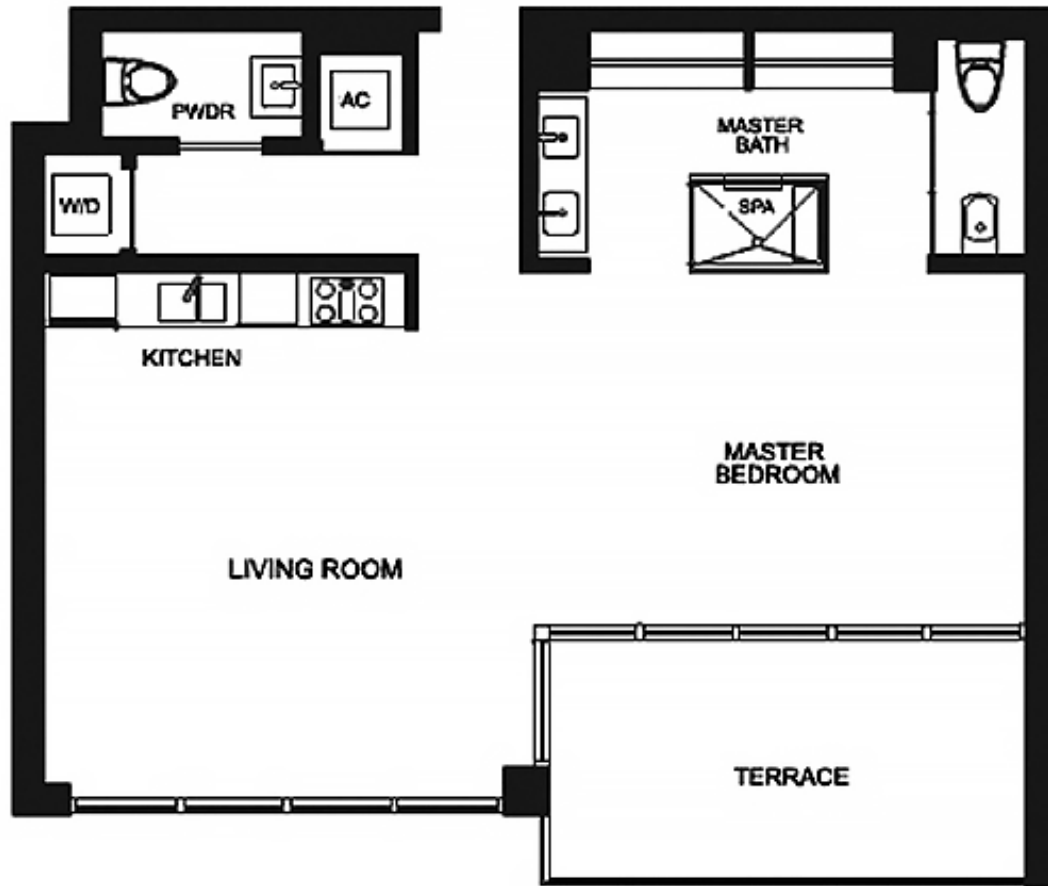

Ten Museum Park

Downtown Miami

08

1 BEDROOMS 1.5 BATHS

INTERIOR AREA: 808 SQ. FT. 75 M²

www.MiamiResidence.com

305-751-1000

Miami Residence Realty