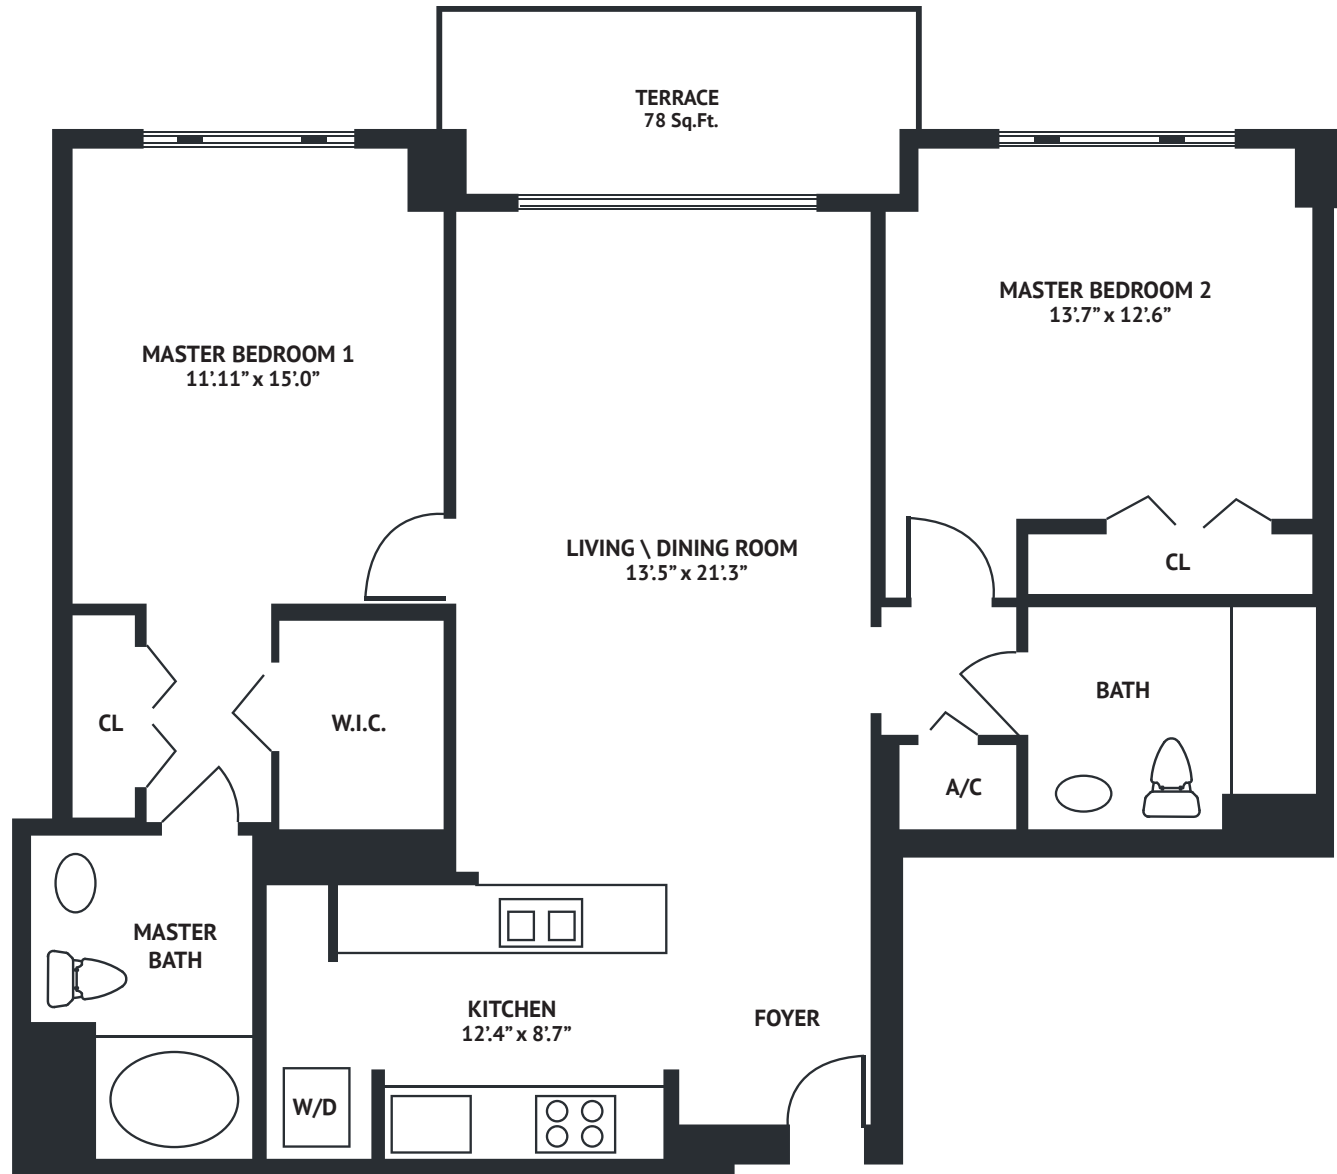

2080 Hallandale

Hallandale Beach

Unit 06,07,08

2 BEDROOMS 2 BATHS

INTERIOR AREA: 1000 SQ. FT. 93 M²

EXTERIOR AREA: 78 SQ. FT. 7 M²

www.MiamiResidence.com

305-751-1000