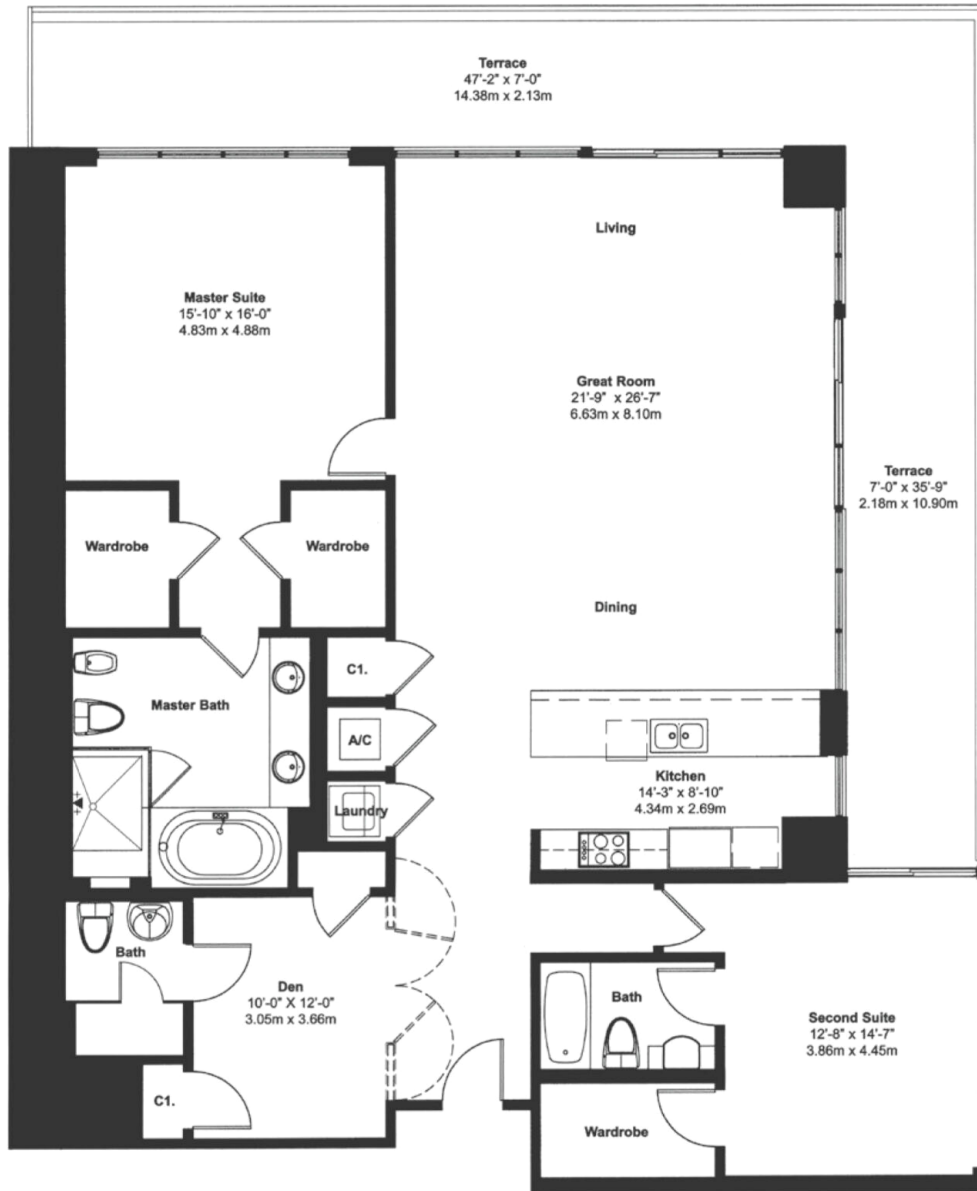

Beach Club II

Hallandale Beach

Unit 01

2 BEDROOMS 3 BATHS

INTERIOR AREA: 2065 SQ. FT. 192 M²

EXTERIOR AREA: 581 SQ. FT. 54 M²

www.MiamiResidence.com

305-751-1000