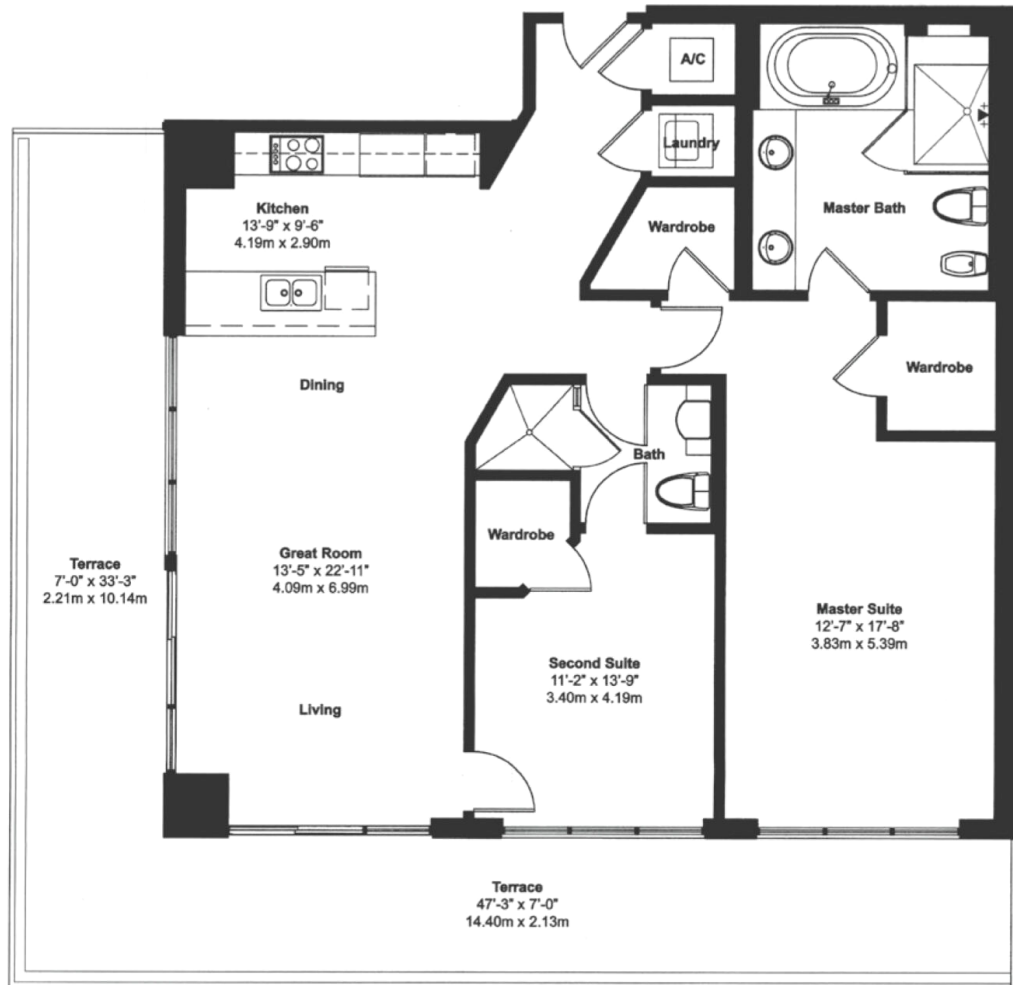

Beach Club II

Hallandale Beach

Unit 06

2 BEDROOMS 2 BATHS

INTERIOR AREA: 1458 SQ. FT. 75 M²

EXTERIOR AREA: 331 SQ. FT. 31 M²

www.MiamiResidence.com

305-751-1000