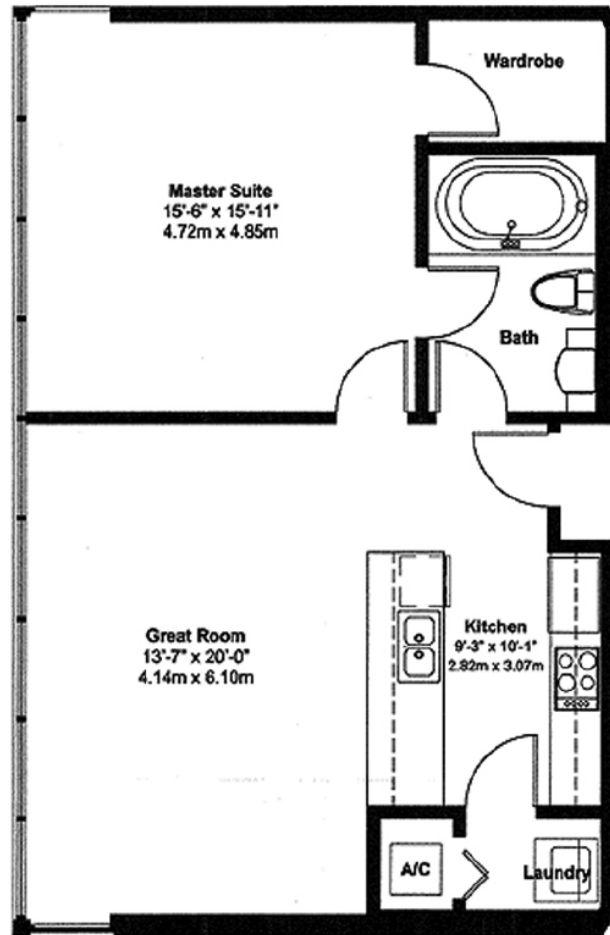

## Unit 07

1 BEDROOMS 1 BATHS

INTERIOR AREA: 871 SQ. FT. 81 M<sup>2</sup>

EXTERIOR AREA: - SQ. FT. - M<sup>2</sup>

[www.MiamiResidence.com](http://www.MiamiResidence.com)

305-751-1000

**Miami Residence Realty**