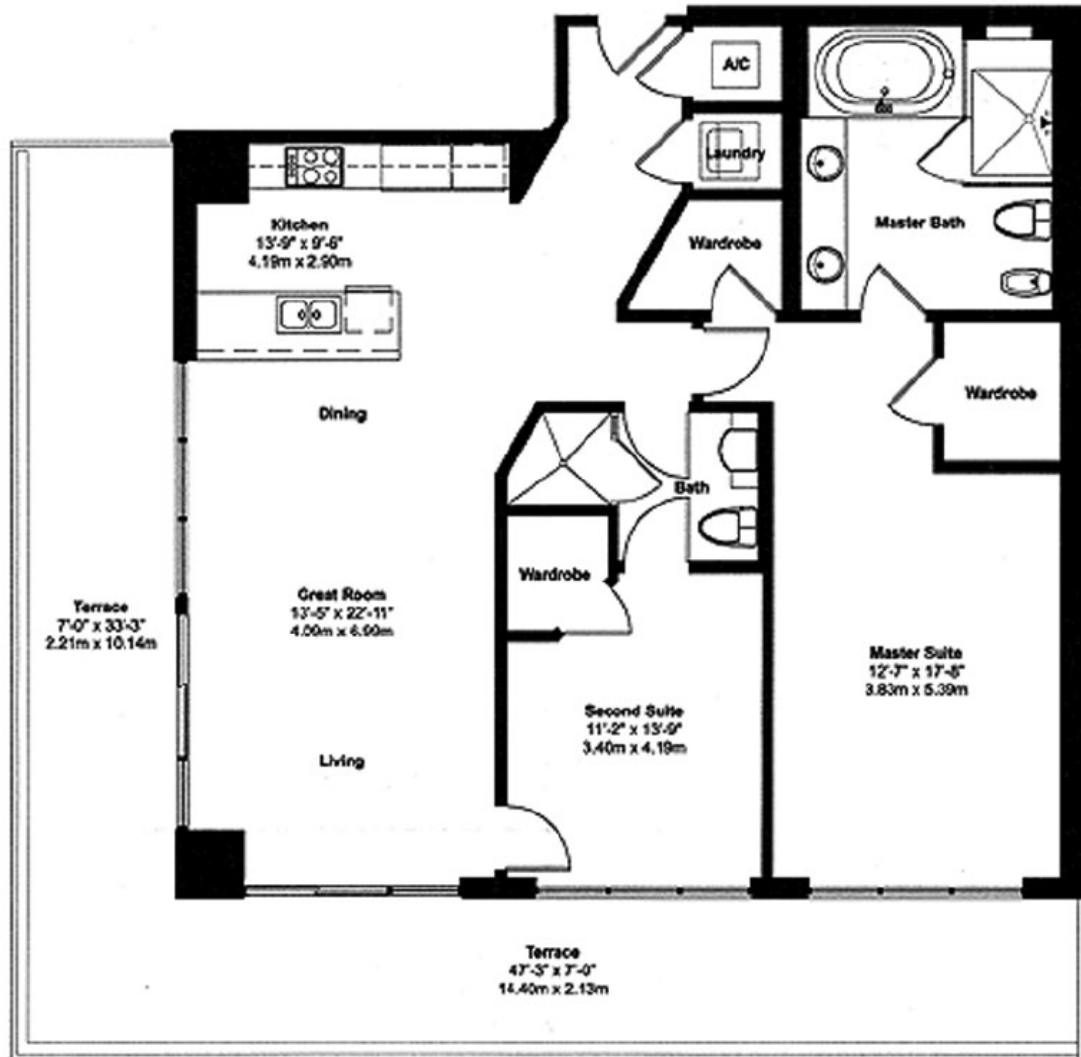

Beach Club II

Hallandale Beach

Unit 08

2 BEDROOMS 2 BATHS

INTERIOR AREA: 1458 SQ. FT. 135 M²

EXTERIOR AREA: 558 SQ. FT. 52 M²

www.MiamiResidence.com

305-751-1000