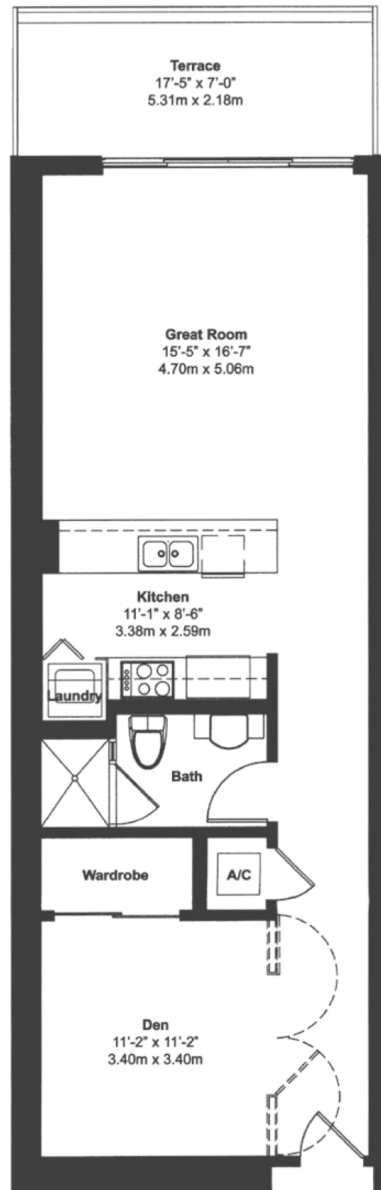

# Beach Club II

## Unit 09

1 BEDROOMS 1 BATHS

INTERIOR AREA: 844 SQ. FT. 78 M<sup>2</sup>

EXTERIOR AREA: 122 SQ. FT. 11 M<sup>2</sup>

[www.MiamiResidence.com](http://www.MiamiResidence.com)

305-751-1000

**Miami Residence Realty**