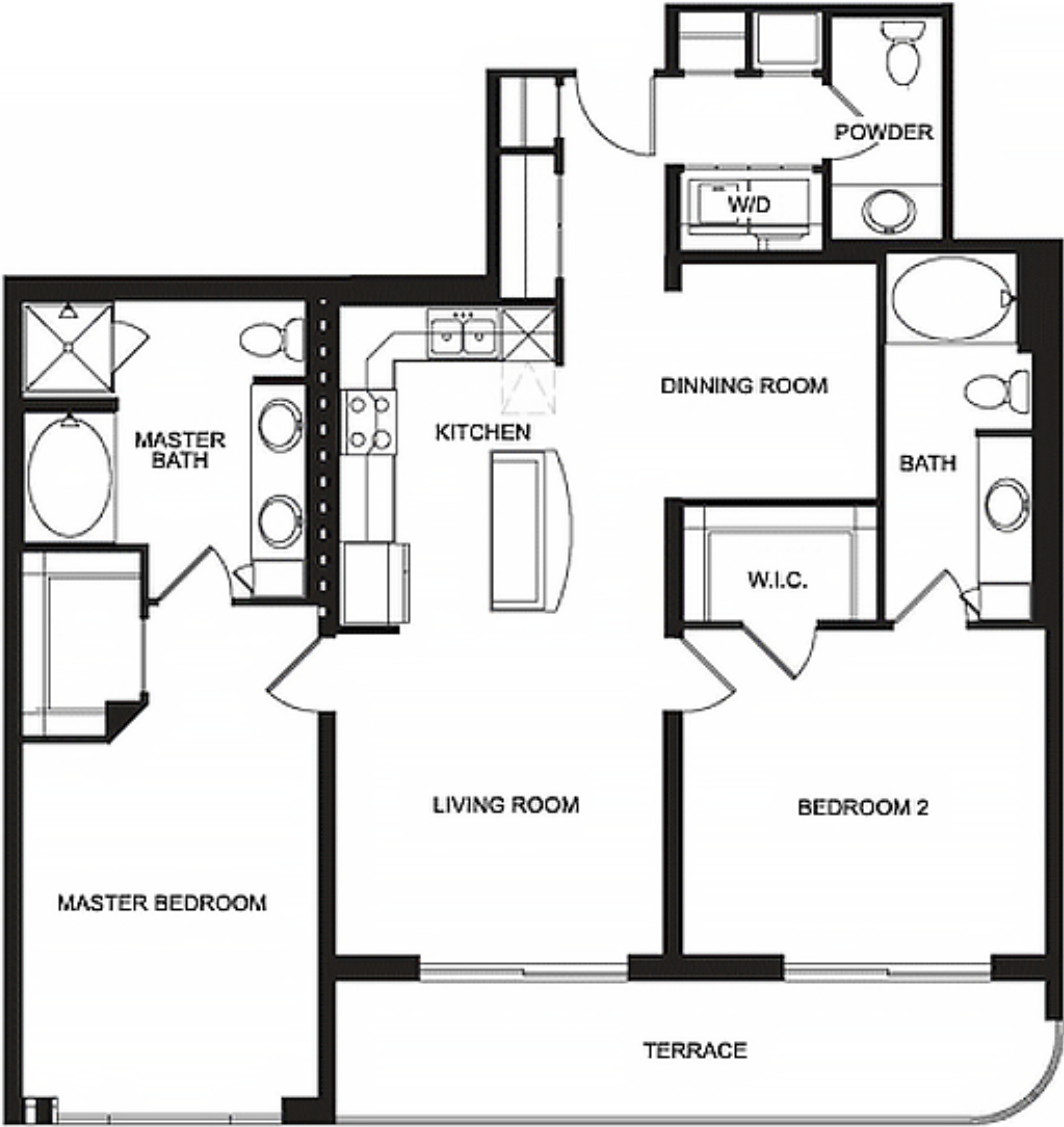

Ocean Marine Yacht Club
Hallandale Beach

Unit 05

2 BEDROOMS 2,5 BATHS
INTERIOR AREA: 1323 SQ. FT. 123 M²
EXTERIOR AREA: 151 SQ. FT. 14 M²