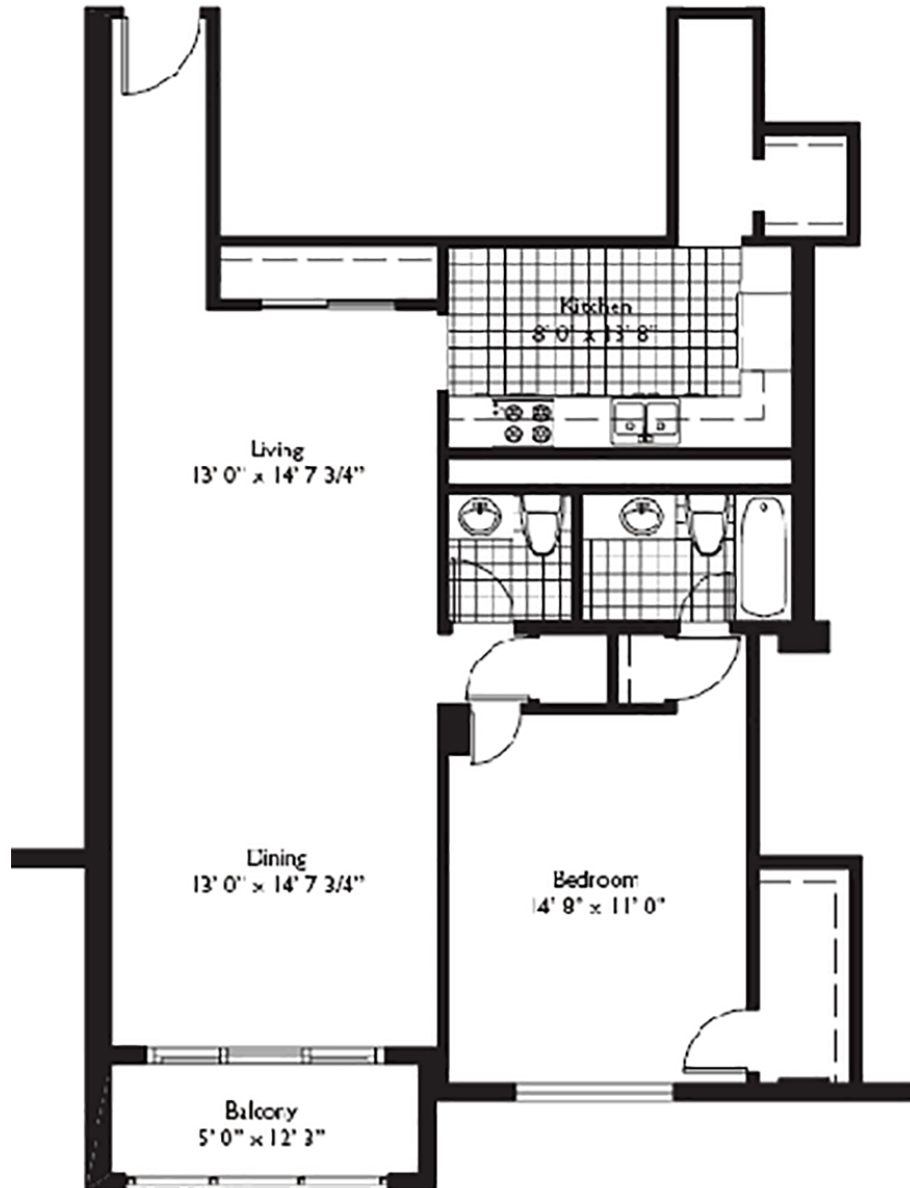

Residences on Hollywood
Hollywood Beach

Unit 06

1 BEDROOMS 1.5 BATHS

INTERIOR AREA: 1021 SQ. FT. 95 M²

EXTERIOR AREA: 54 SQ. FT. 5 M²

www.MiamiResidence.com

305-751-1000

Miami Residence Realty