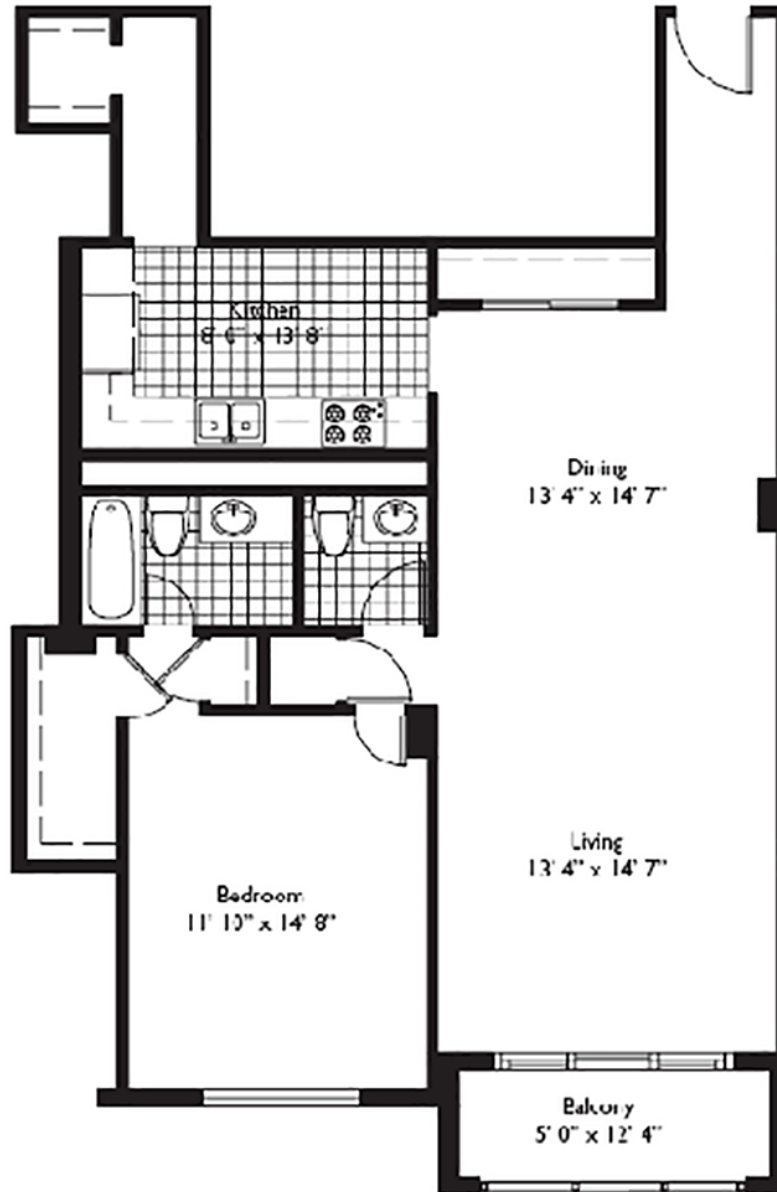

Residences on Hollywood Hollywood Beach

Unit 10

1 BEDROOMS 1.5 BATHS

INTERIOR AREA: 1016 SQ. FT. 94 M²

EXTERIOR AREA: 54 SQ. FT. 5 M²

www.MiamiResidence.com

305-751-1000

Miami Residence Realty