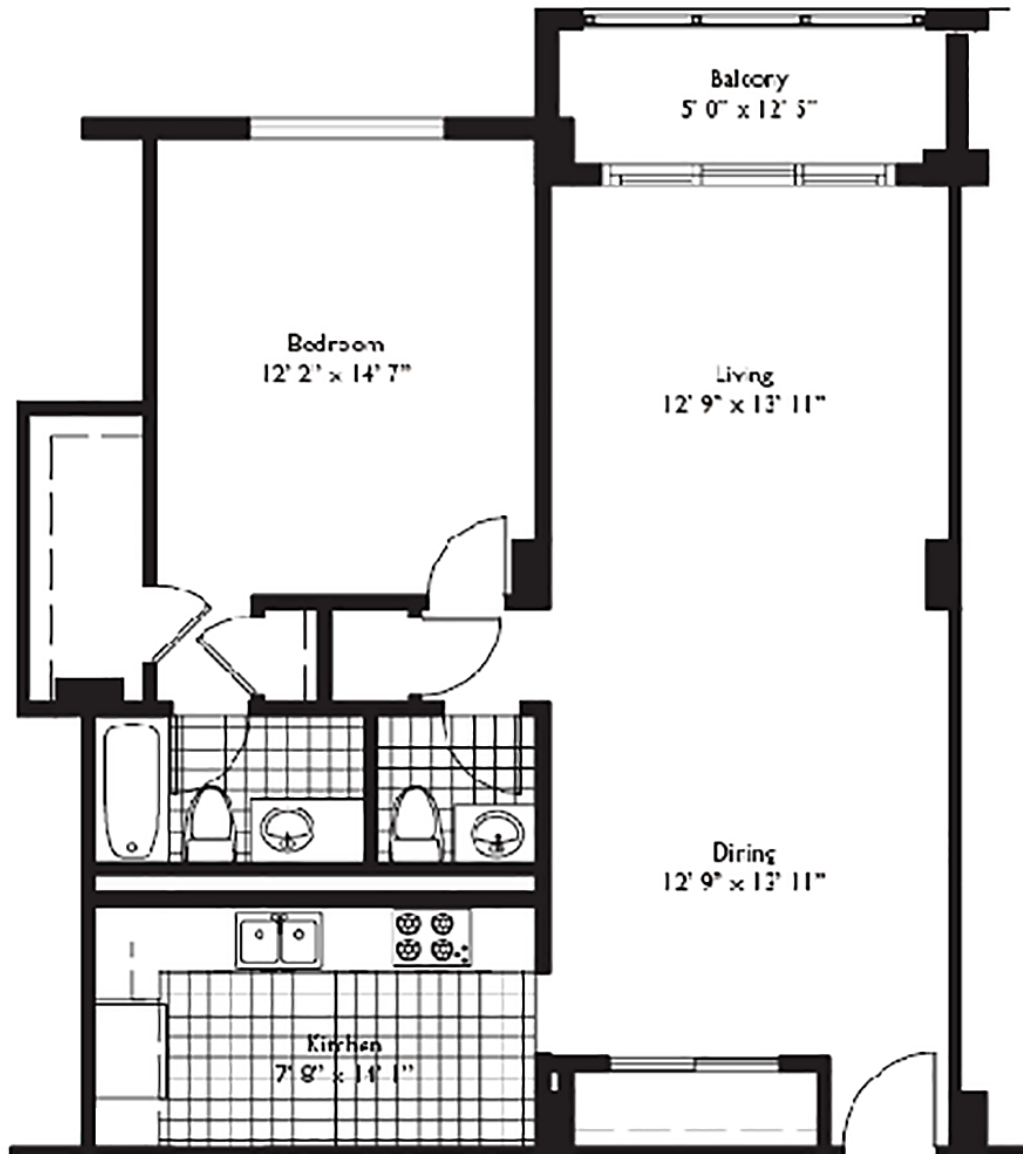

Residences on Hollywood Hollywood Beach

Unit 14

1 BEDROOMS 1.5 BATHS

INTERIOR AREA: 906 SQ. FT. 84 M²

EXTERIOR AREA: 55 SQ. FT. 5 M²

www.MiamiResidence.com

305-751-1000

Miami Residence Realty