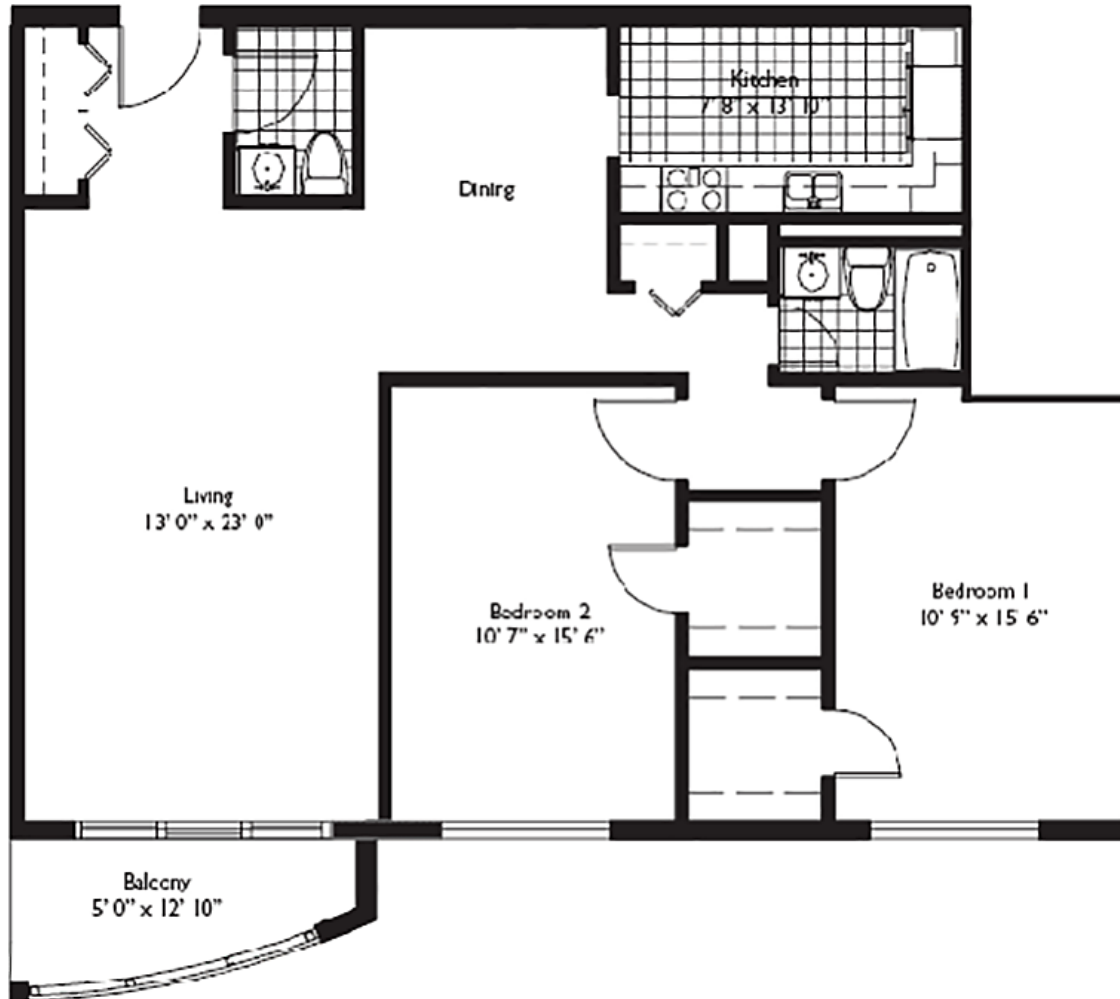

Residences on Hollywood Hollywood Beach

Unit 13

2 BEDROOMS 1,5 BATHS

INTERIOR AREA: 1251 SQ. FT. 116 M²

EXTERIOR AREA: 58 SQ. FT. 5 M²

www.MiamiResidence.com

305-751-1000

Miami Residence Realty