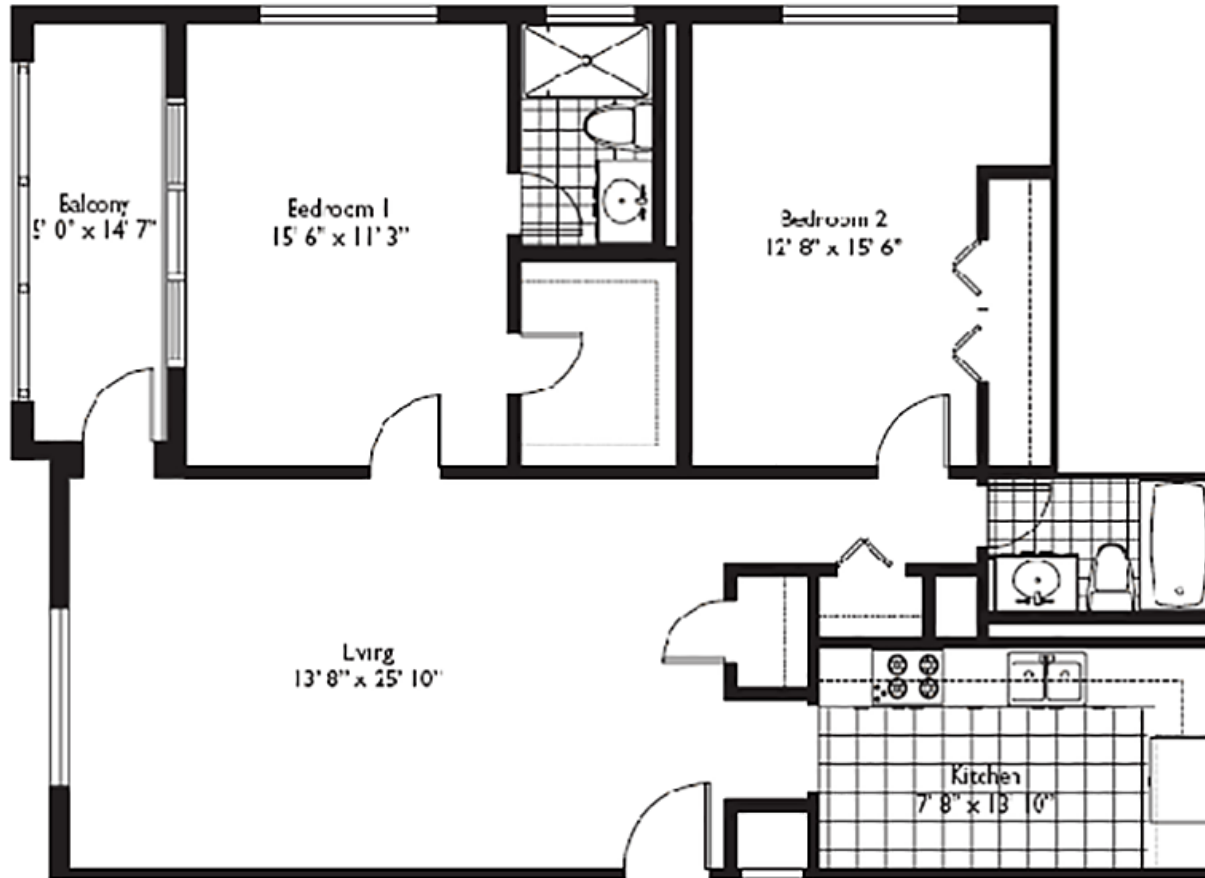

Residences on Hollywood Hollywood Beach

Unit 27

2 BEDROOMS 2 BATHS

INTERIOR AREA: 1208 SQ. FT. 122 M²

EXTERIOR AREA: 71 SQ. FT. 7 M²

www.MiamiResidence.com

305-751-1000

Miami Residence Realty