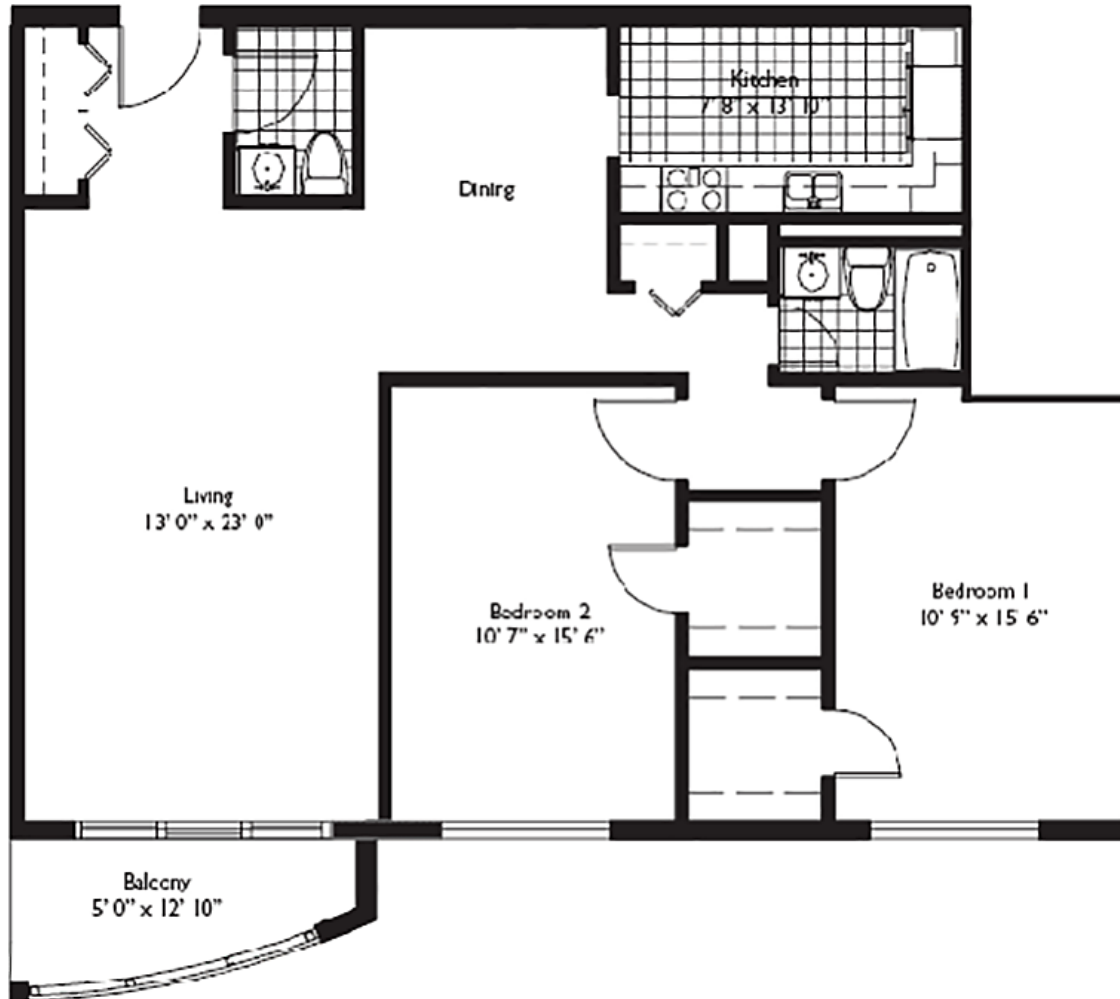

Residences on Hollywood Hollywood Beach

Unit 45

2 BEDROOMS 1,5 BATHS

INTERIOR AREA: 1251 SQ. FT. 116 M²

EXTERIOR AREA: 58 SQ. FT. 5 M²

www.MiamiResidence.com

305-751-1000

Miami Residence Realty