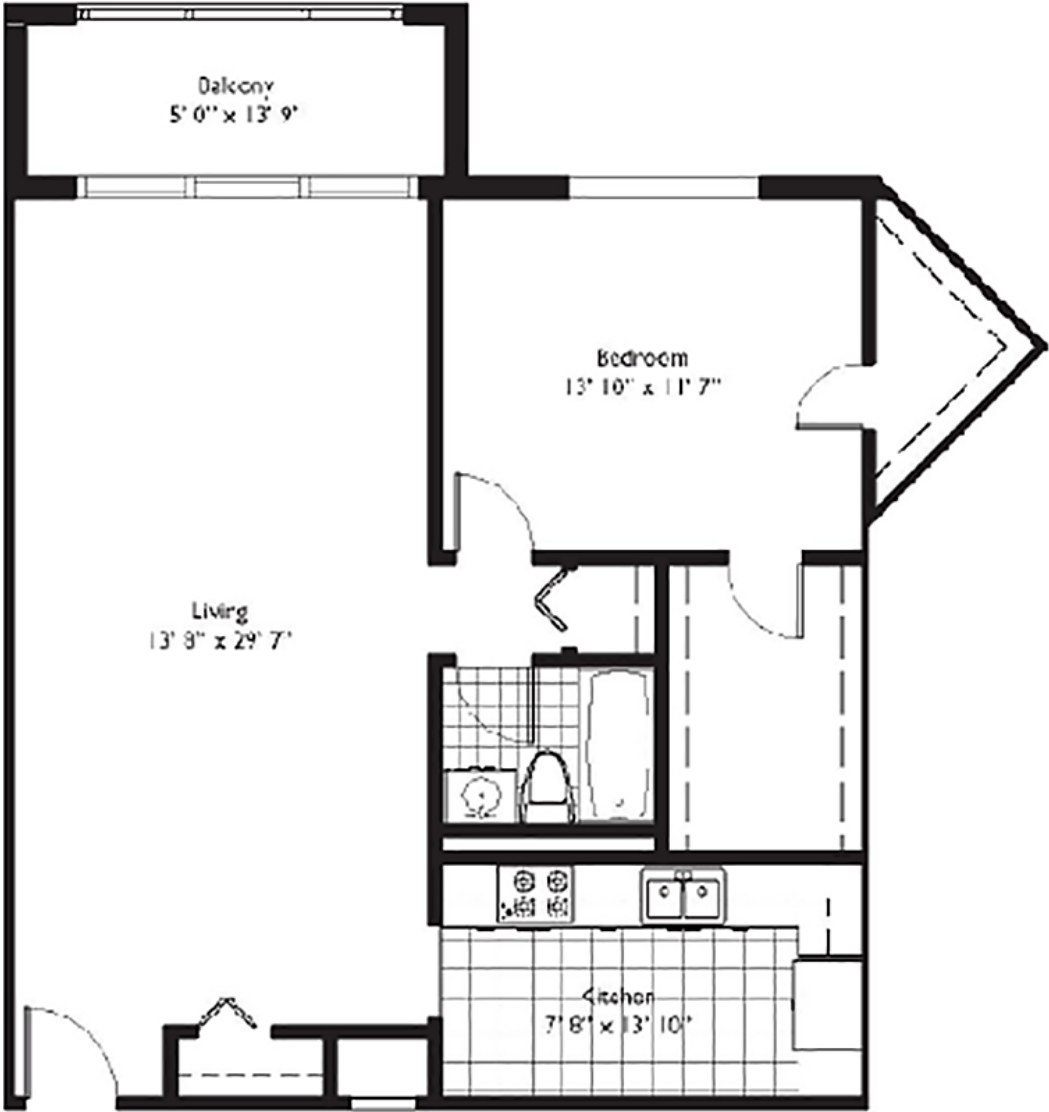

Residences on Hollywood
Hollywood Beach

Unit 49

1 BEDROOMS 1 BATHS

INTERIOR AREA: 817 SQ. FT. 76 M²

EXTERIOR AREA: 70 SQ. FT. 6.5 M²