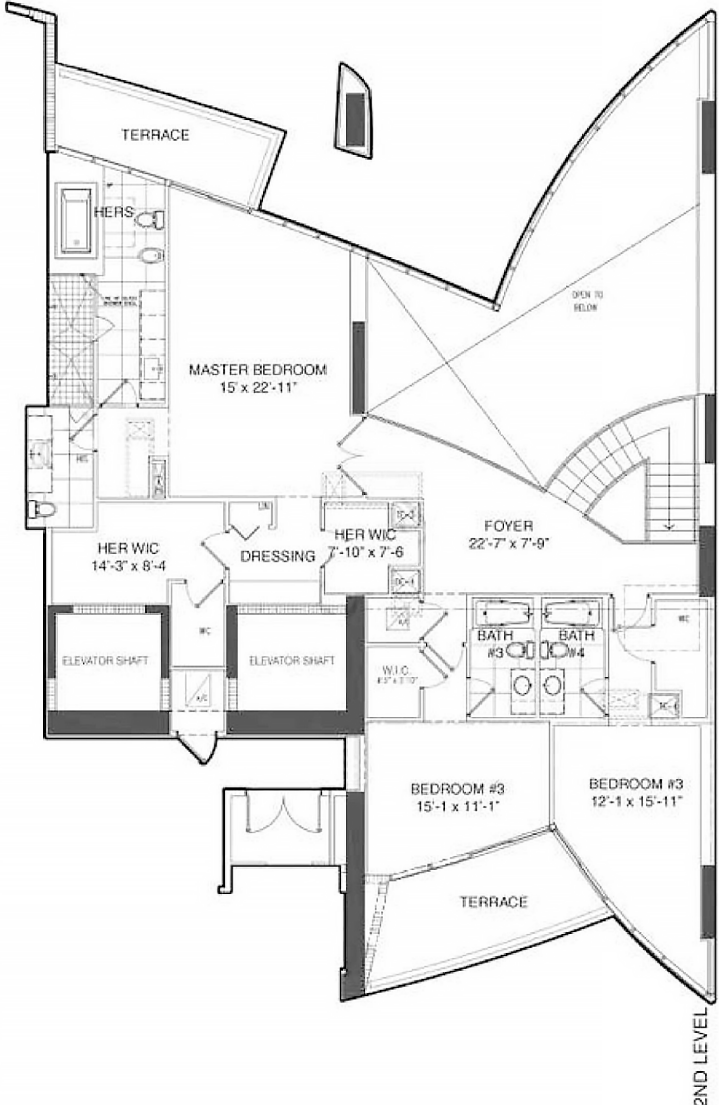

## Units 04, 05

4 BEDROOMS 6.5 BATHS  
 INTERIOR AREA: 4141 SQ. FT. 385 M<sup>2</sup>  
 EXTERIOR AREA: 1001 SQ. FT. 93 M<sup>2</sup>