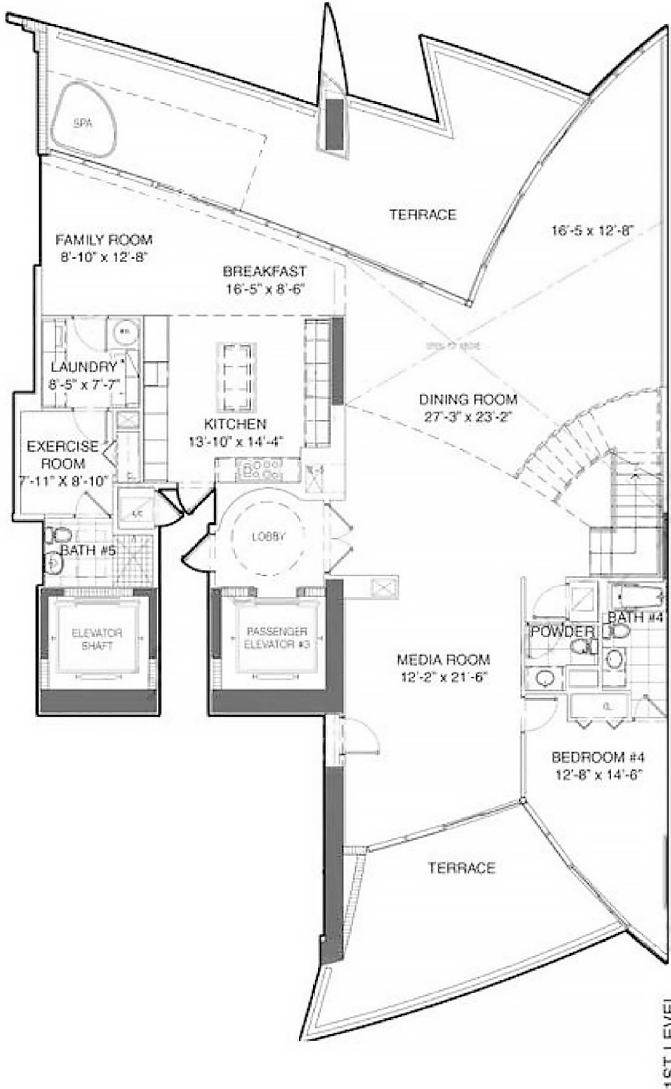

## Units 04, 05

4 BEDROOMS 6.5 BATHS  
 INTERIOR AREA: 4141 SQ. FT. 385 M<sup>2</sup>  
 EXTERIOR AREA: 1001 SQ. FT. 93 M<sup>2</sup>